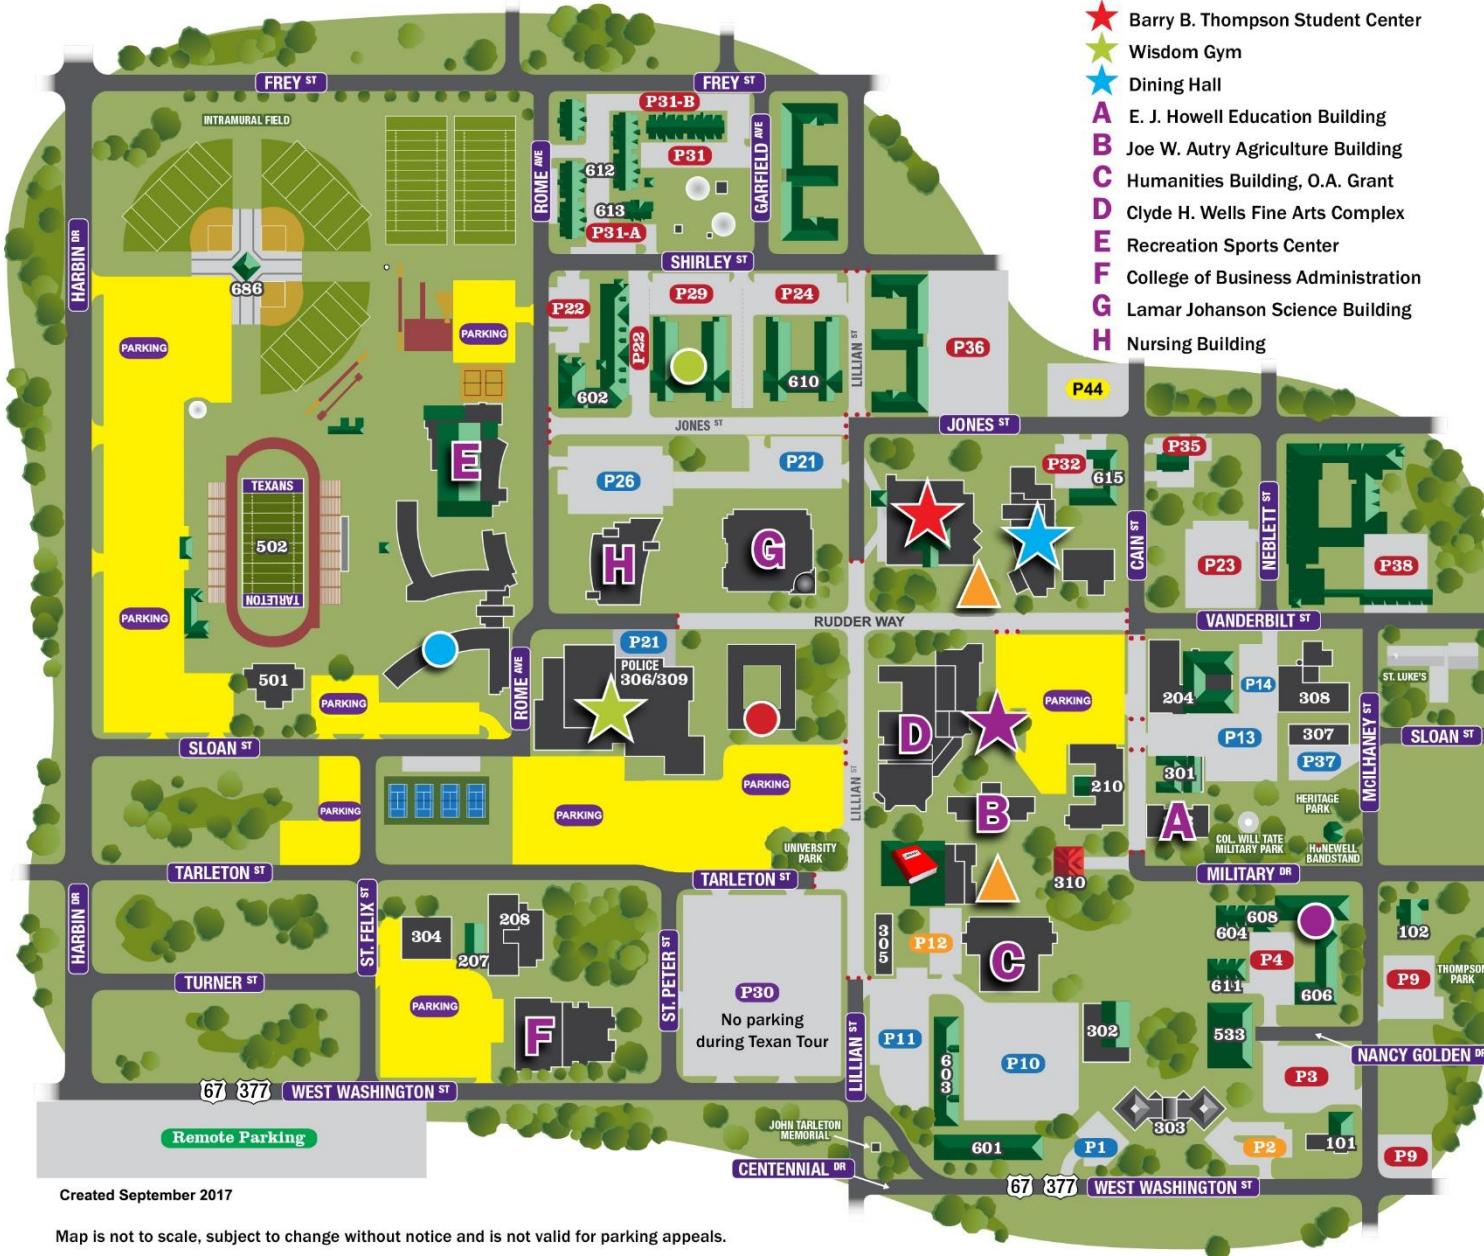

TARLETON STATE UNIVERSITY

Member of The Texas A&M University System

TEXAN TOUR

- Recommended Parking
- ★ Tours Start
- ▲ Information Centers
- 📖 Dick Smith Library
- ★ Barry B. Thompson Student Center
- ★ Wisdom Gym
- ★ Dining Hall
- A E. J. Howell Education Building
- B Joe W. Autry Agriculture Building
- C Humanities Building, O.A. Grant
- D Clyde H. Wells Fine Arts Complex
- E Recreation Sports Center
- F College of Business Administration
- G Lamar Johanson Science Building
- H Nursing Building

RESIDENCE HALLS OPEN TO TEXAN TOUR

- Heritage Hall
- Hunewell Hall
- Legacy Hall
- Honors Hall
- Traditions South

VISITORS

- Welcome Center **101**
- Alumni Center **102**

OTHER ACADEMIC BUILDINGS

- Engineering Technology **204**
- Hydrology Annex **207**
- Hydrology/Engineering Building **208**
- Library, Dick Smith **209**
- Mathematics Building **210**

ATHLETICS

- Physical Education Field Facility **501**
- Memorial Stadium **502**

OTHER RESIDENCE HALLS

- Bender Hall **601**
- Centennial Hall **602**
- Ferguson Hall **603**
- Gough Hall **604**
- Hunewell Annex **606**
- Hunewell Lounge **608**
- Legends Hall **610**
- Moody Hall **611**
- Texan Village **612**
- Texan Village Clubhouse **613**
- Venture Apartments **615**

Created September 2017

Map is not to scale, subject to change without notice and is not valid for parking appeals.