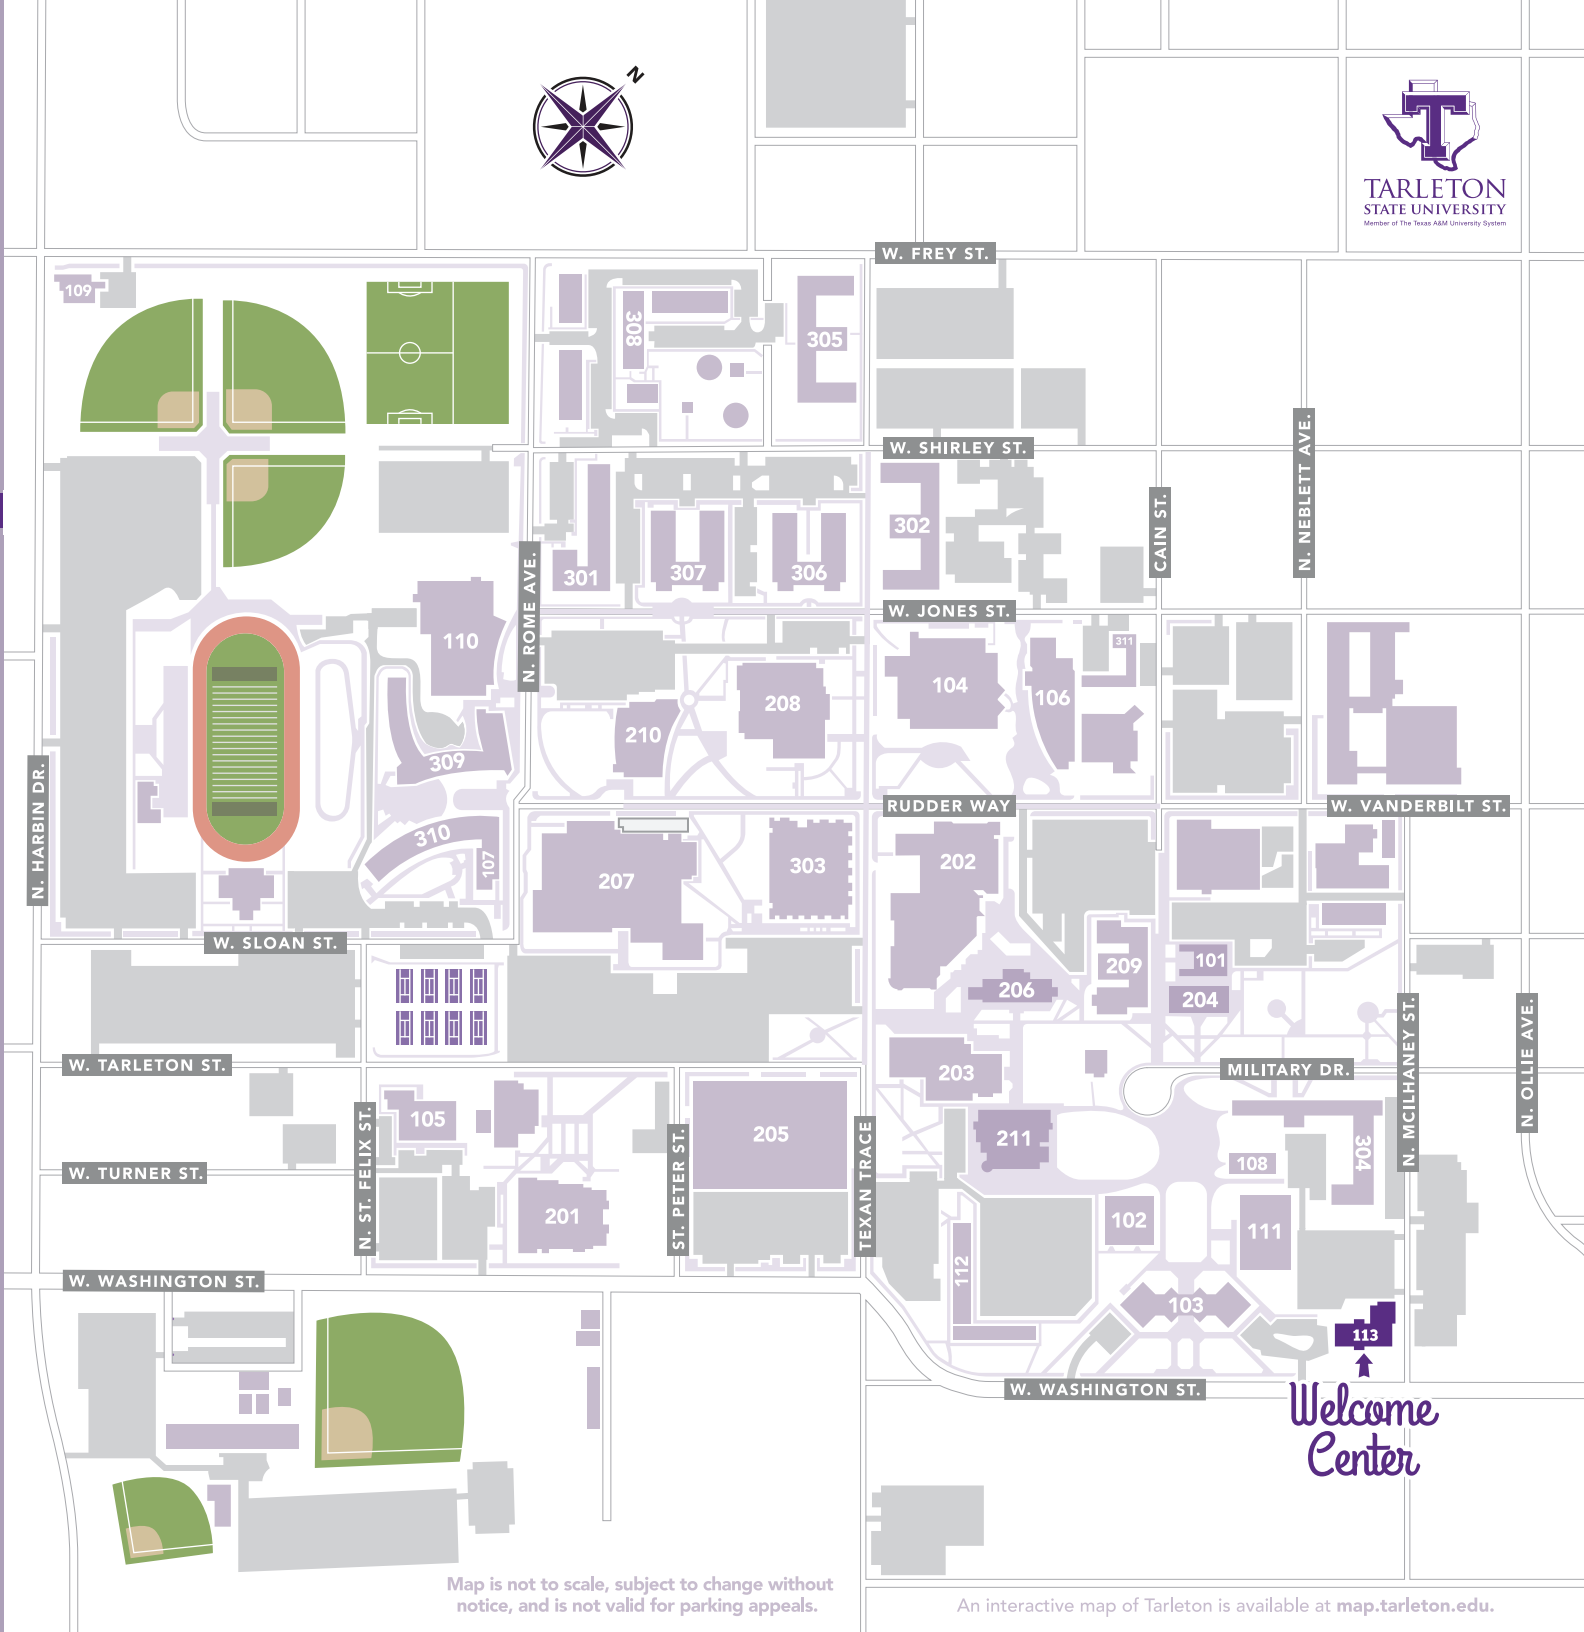

TARLETON STATE UNIVERSITY
Member of The Texas A&M University System

- ADMINISTRATIVE BUILDINGS**
- 101 Administration Annex I
 - 102 Administration Annex II
 - 103 Administration Building
 - 104 Barry B. Thompson Student Center
 - 105 Central Receiving
 - 106 Dining Hall
 - 107 John Tarleton Leadership Academy
 - 108 Moody
 - 109 Police Department
 - 110 Recreational Sports Center
 - 111 Tarleton Center
 - 112 TIAER
 - 113 Welcome Center**

- ACADEMIC BUILDINGS**
- 201 Business Building
 - 202 Clyde H. Wells Fine Arts Center
 - 203 Dick Smith Library
 - 204 E.J. Howell Education Building
 - 205 Engineering Building
 - 206 Joe W. Autry Agriculture Building
 - 207 Kinesiology
 - 208 Lamar Johanson Science Building
 - 209 Math Building
 - 210 Nursing Building
 - 211 O.A Grant Humanities Building

- RESIDENCE HALLS**
- 301 Centennial
 - 302 Heritage
 - 303 Honors
 - 304 Hunewell
 - 305 Integrity
 - 306 Legacy
 - 307 Legends
 - 308 Texan Village
 - 309 Traditions North
 - 310 Traditions South
 - 311 Venture Apartments

PARKING

Please follow all parking rules and laws. Parking outside of the highlighted areas may result in a parking ticket.

Map is not to scale, subject to change without notice, and is not valid for parking appeals.