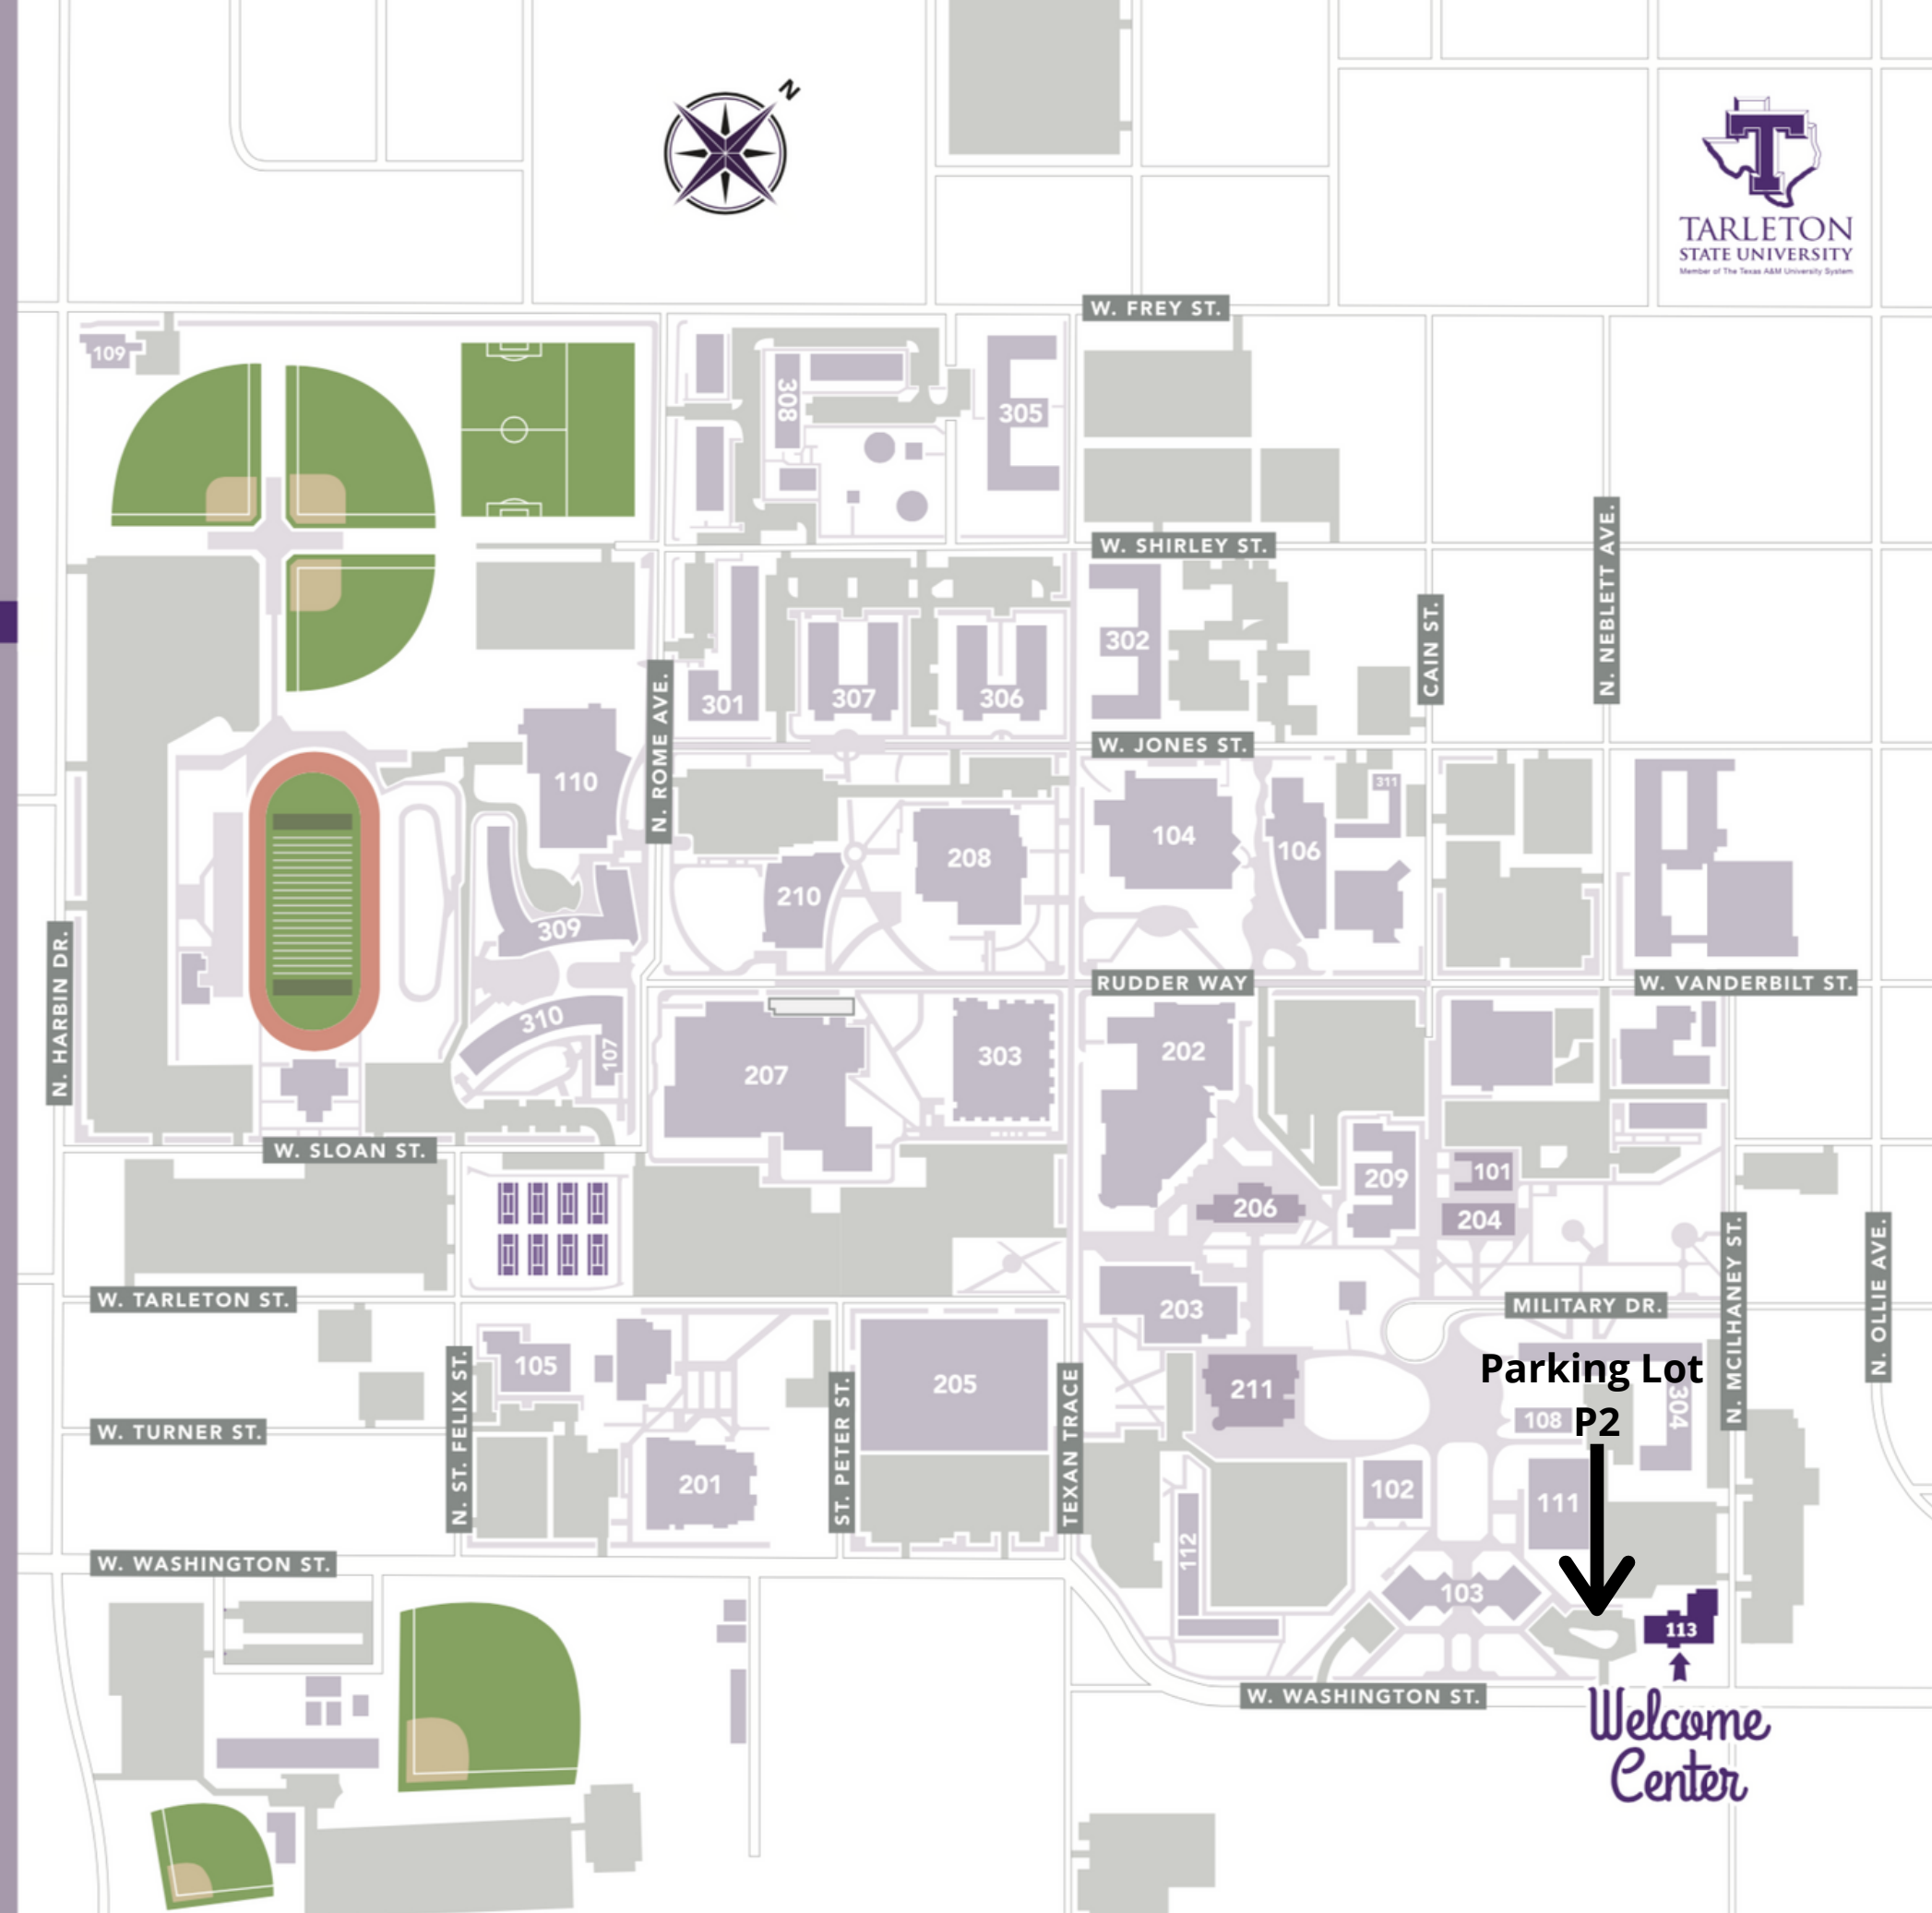

- ADMINISTRATIVE BUILDINGS**
- 101 Administration Annex I
- 102 Administration Annex II
- 103 Administration Building
- 104 Barry B. Thompson Student Center
- 105 Central Receiving
- 106 Dining Hall
- 107 John Tarleton Leadership Academy
- 108 Moody
- 109 Police Department
- 110 Recreational Sports Center
- 111 Tarleton Center
- 112 TIAER
- 113 Welcome Center**

- ACADEMIC BUILDINGS**
- 201 Business Building
- 202 Clyde H. Wells Fine Arts Center
- 203 Dick Smith Library
- 204 E.J. Howell Education Building
- 205 Engineering Building
- 206 Joe W. Autry Agriculture Building
- 207 Kinesiology
- 208 Lamar Johanson Science Building
- 209 Math Building
- 210 Nursing Building
- 211 O.A Grant Humanities Building

- RESIDENCE HALLS**
- 301 Centennial
- 302 Heritage
- 303 Honors
- 304 Hunewell
- 305 Integrity
- 306 Legacy
- 307 Legends
- 308 Texan Village
- 309 Traditions North
- 310 Traditions South
- 311 Venture Apartments

**PARKING**

*Please follow all parking rules and laws. Parking outside of the highlighted areas may result in a parking ticket.*

Map is not to scale, subject to change without notice, and is not valid for parking appeals.