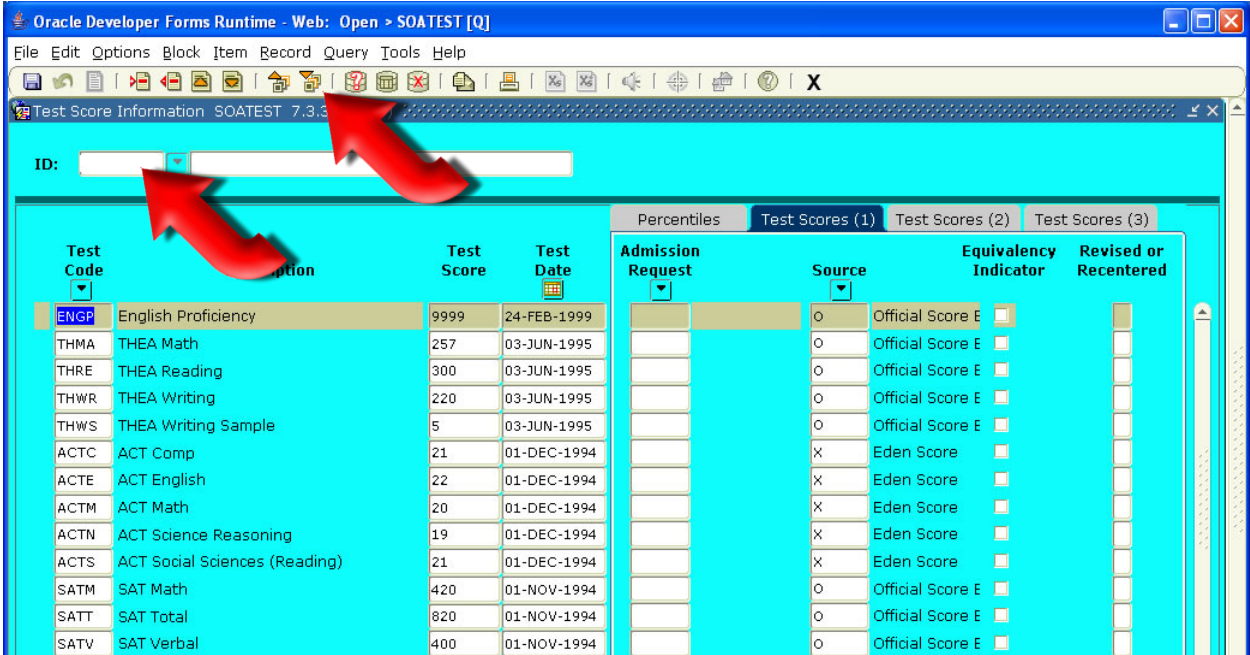

Step 2: Enter the students ID or SSN number in the "ID" field and click on the "Next Block" icon.

Note: If you do not know the students ID or SSN then please refer back to the note on page 2 of the SPAPERS section.