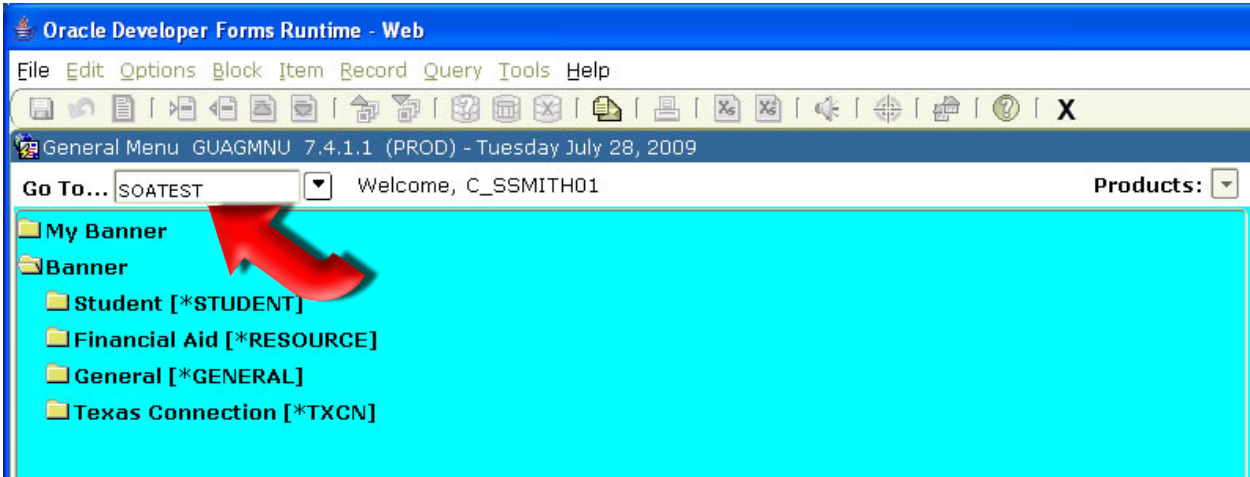

SOATEST

SOATEST contains a student's test scores.

Step 1: Type SOATEST in the "Go To" field and press Enter.

Step 2: Enter the students ID or SSN number in the "ID" field and click on the "Next Block" icon.

The screenshot shows the Oracle Developer Forms Runtime interface for a web application. The title bar reads "Oracle Developer Forms Runtime - Web: Open > SOATEST [Q]". The menu bar includes "File", "Edit", "Options", "Block", "Item", "Record", "Query", "Tools", and "Help". The toolbar contains various icons for navigation and editing. The main window displays a form with an "ID:" field at the top left, highlighted by a red arrow. To the right of the ID field is a black "X" icon, also highlighted by a red arrow. Below the ID field is a table with the following columns: "Test Code", "Description", "Test Score", "Test Date", "Admission Request", "Source", "Equivalency Indicator", and "Revised or Recentered". The table contains 15 rows of test data.