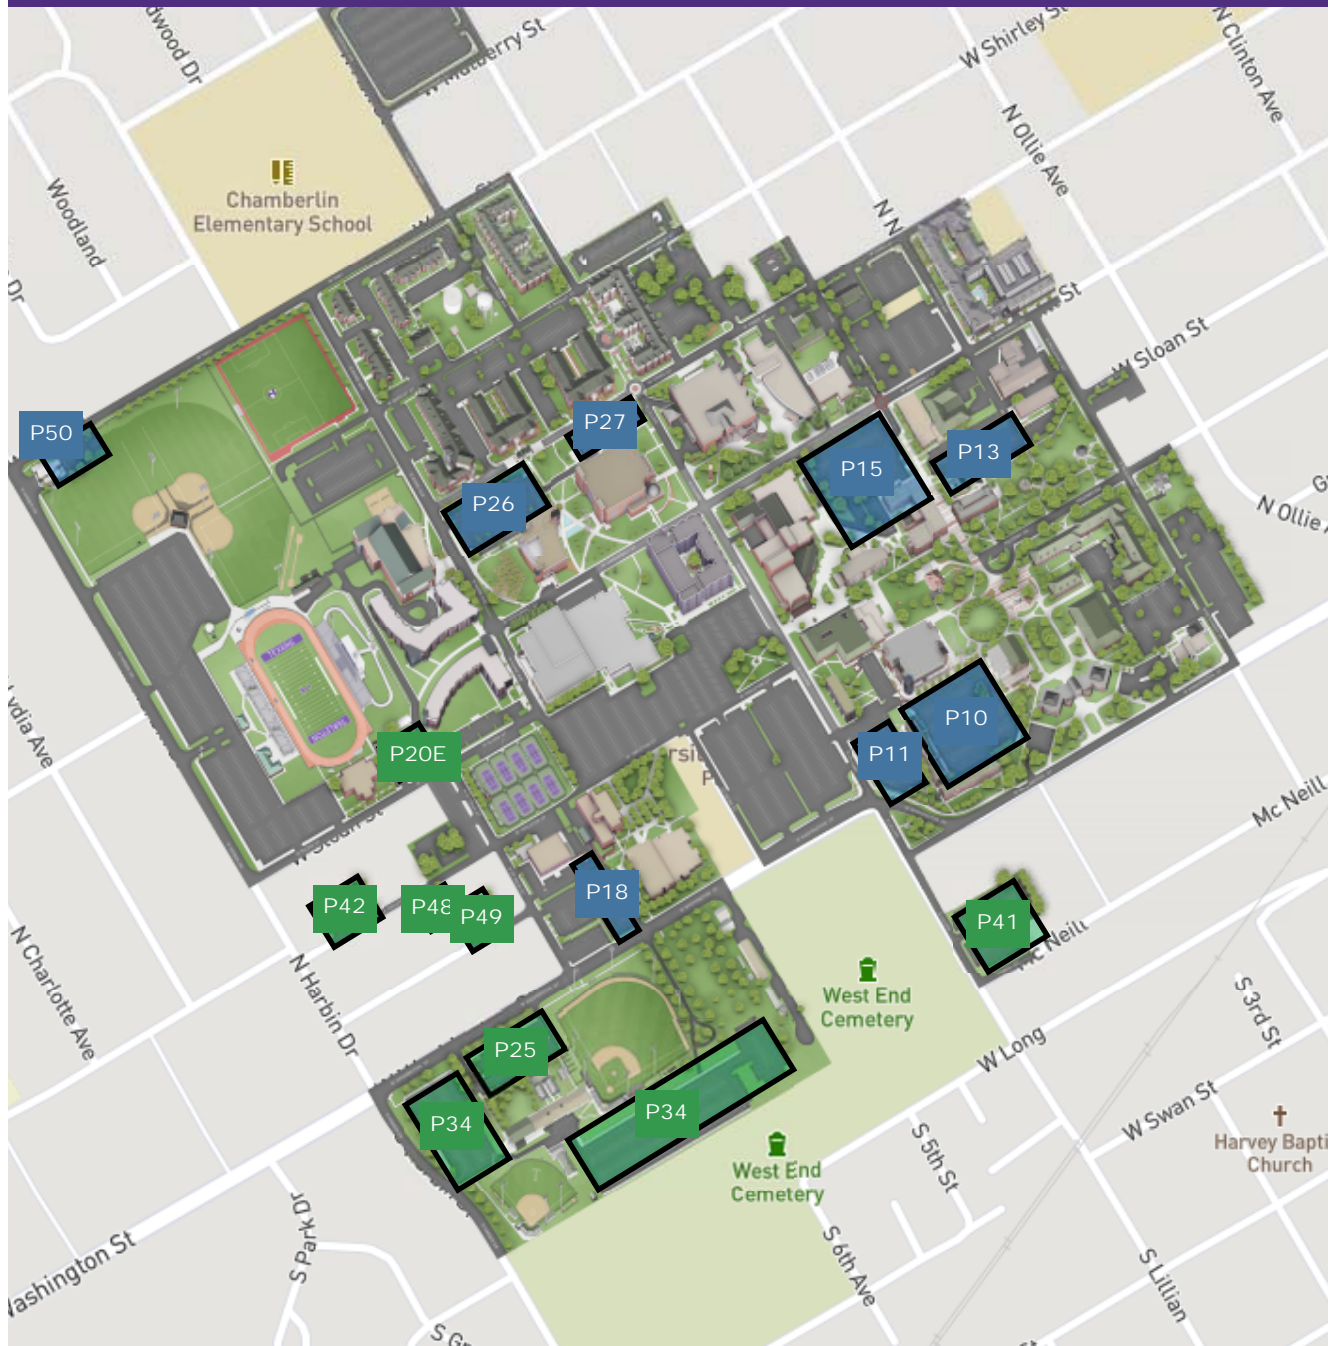

FACULTY/STAFF PARKING

IMPORTANT:

Reserved, Handicap and spaces marked for specific purposes are not available for faculty/staff use unless permitted for those spaces.

All Silver Zone Lots and Yellow Zone Visitor Lots are 24 hour reserved lots and they are not open unless permitted for that lot.

All Blue Zone Lots open for student use between 5:00 pm and 6:00 am unless the lot is closed for an event or construction. Gates are opened for certain events but otherwise are closed between 6:00 am and 5:00 pm to maintain availability for faculty/staff parking. Please report open or broken gates by contacting 254-968-9001.

Lots surrounding the Football Stadium will close on Fridays at 12:00 noon for both Stephenville and Tarleton football games.

Please submit parking and transportation service requests, in advance, to arrange for event/visitor