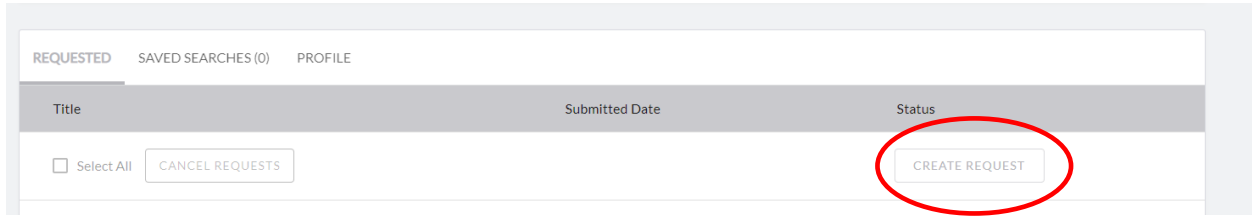

To place a request click on the box **Create Request** under status.