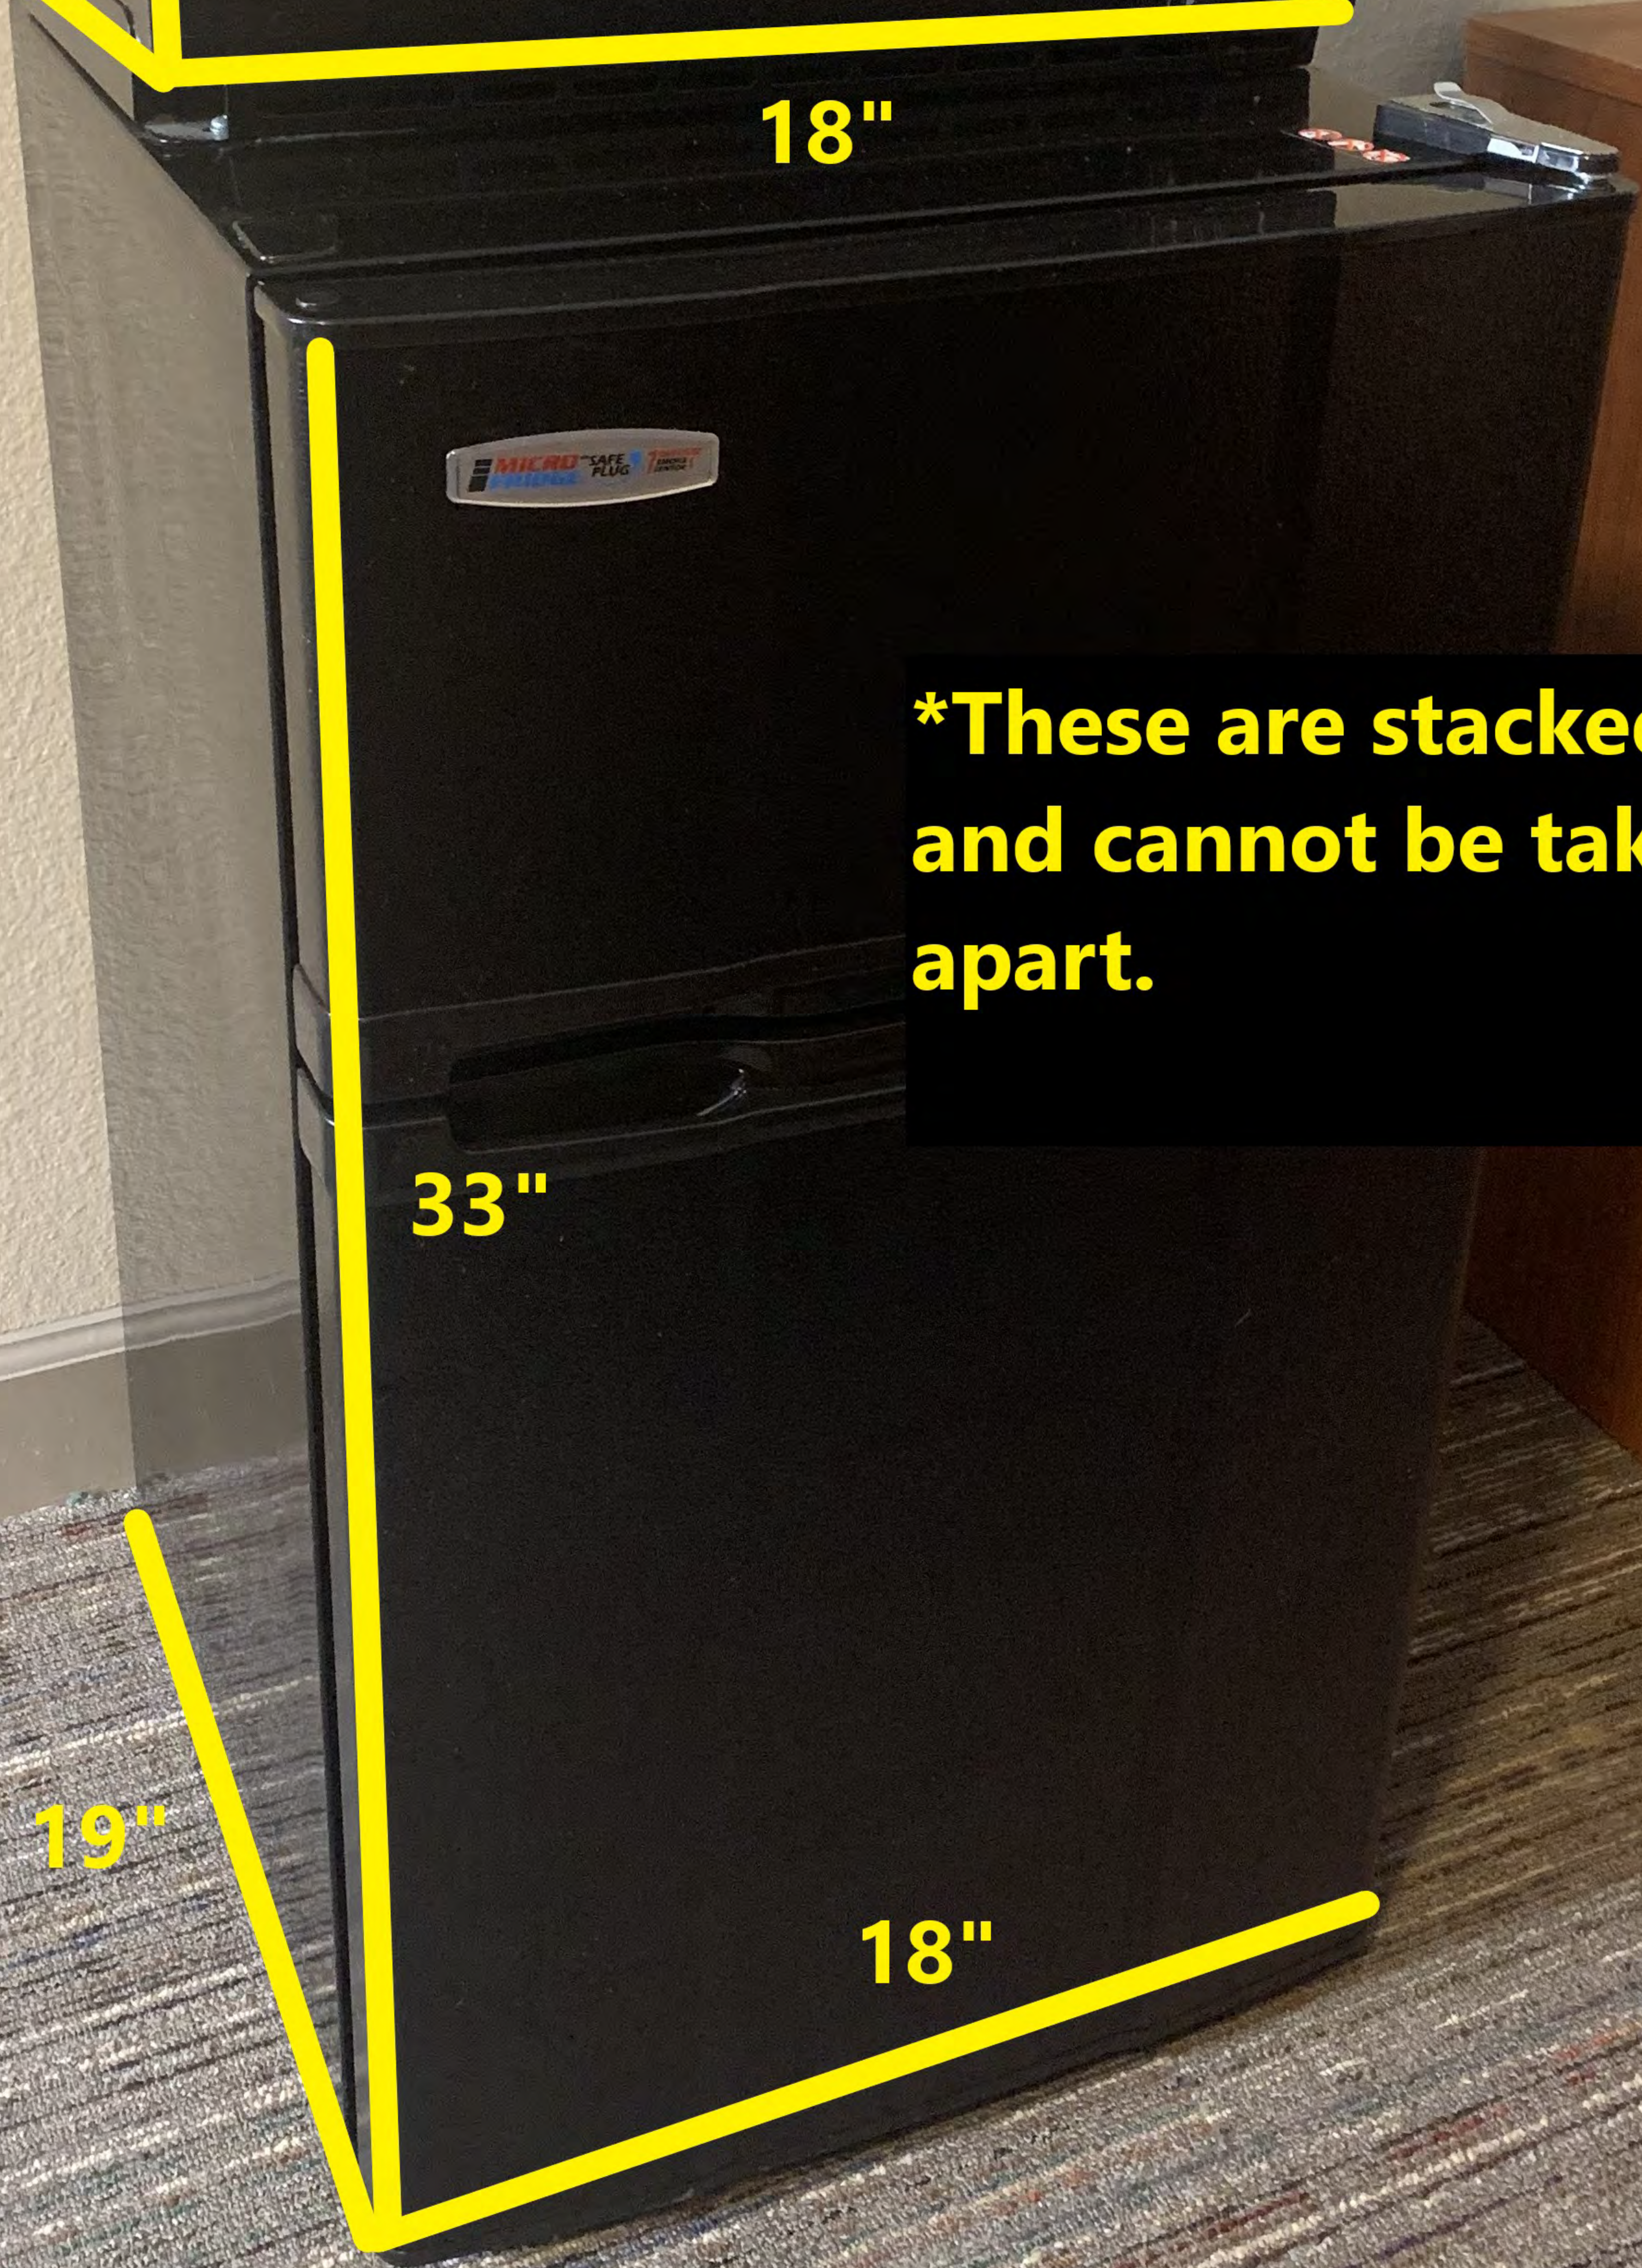

75"

55 1/2"

81"

36"

Adjustable Base

-At the tallest point it is 34" from the floor to the base of the bed

-At the tallest point the bed (including mattress) is 44.5"H

-Mattress is a Full

28 1/2"

26 1/2"

20 3/4"

5 1/4"

***All dresser drawers
are the same size.**

17"

24"

30"

21"

22"

15 1/2"

5 1/4"

20 3/4"

14"

10"

12 1/4"

18"

33"

18"

***These are stacked and cannot be taken apart.**

19"

7"

11"

11 1/2"