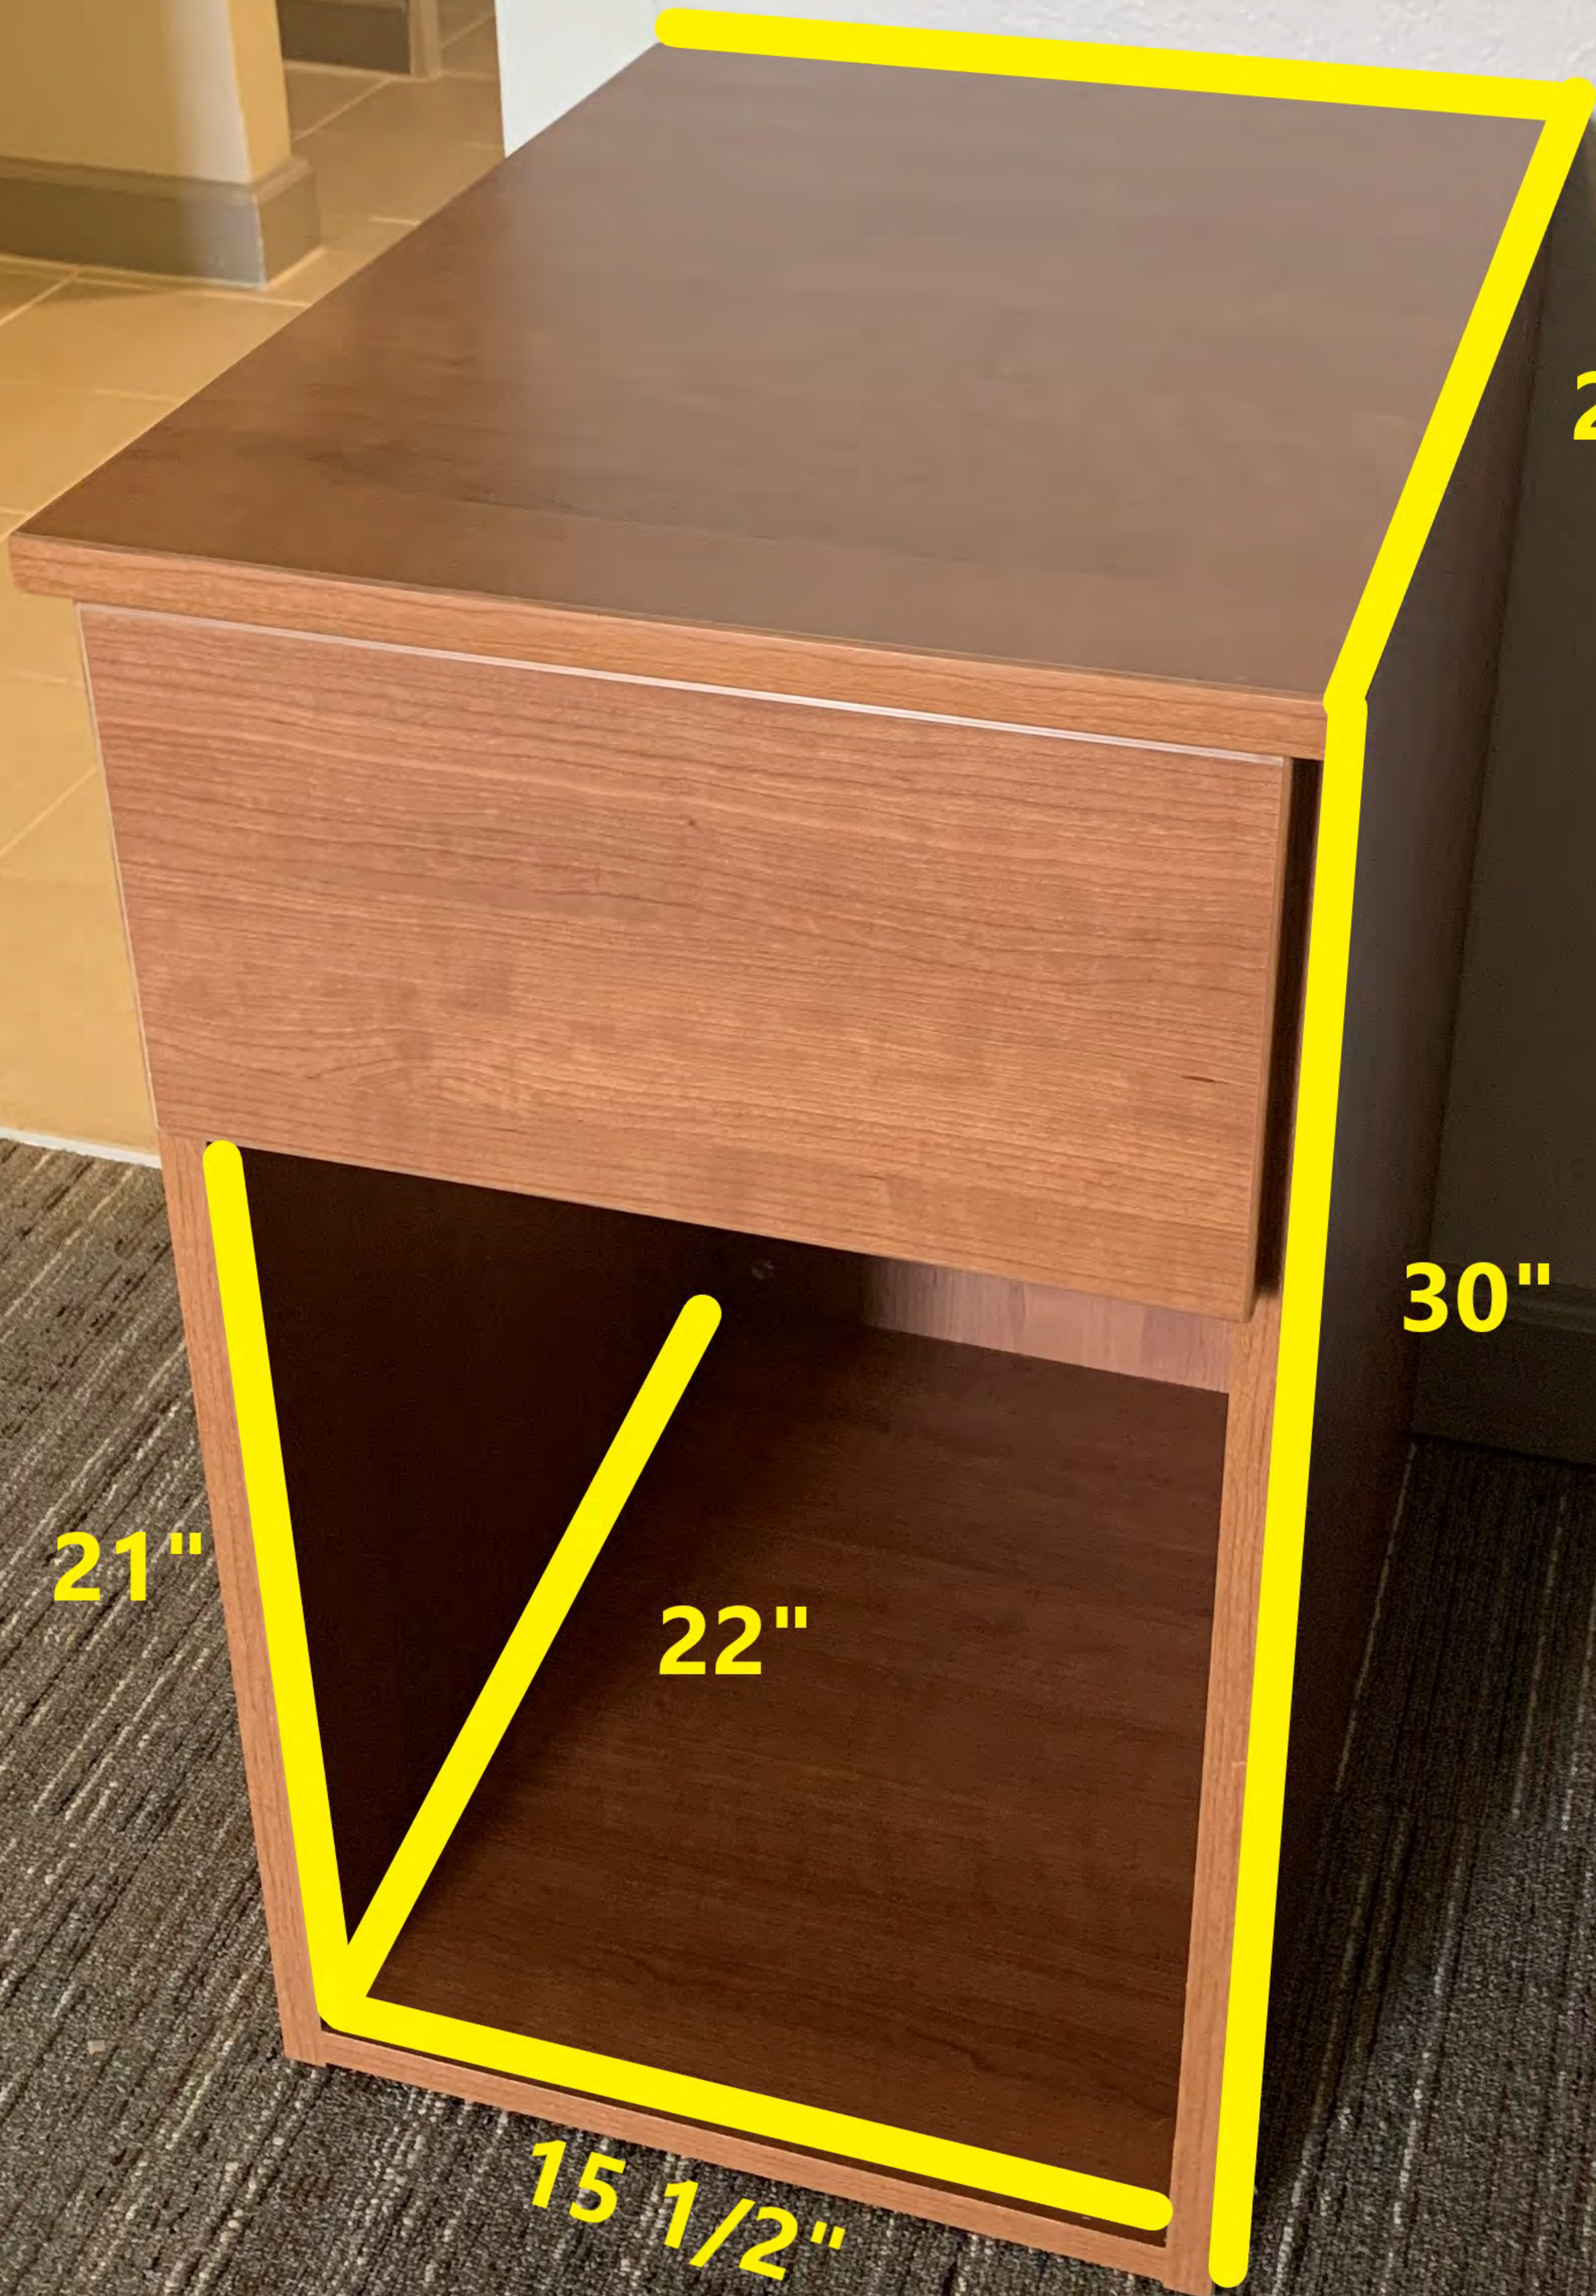

17"

24"

30"

21"

22"

15 1/2"