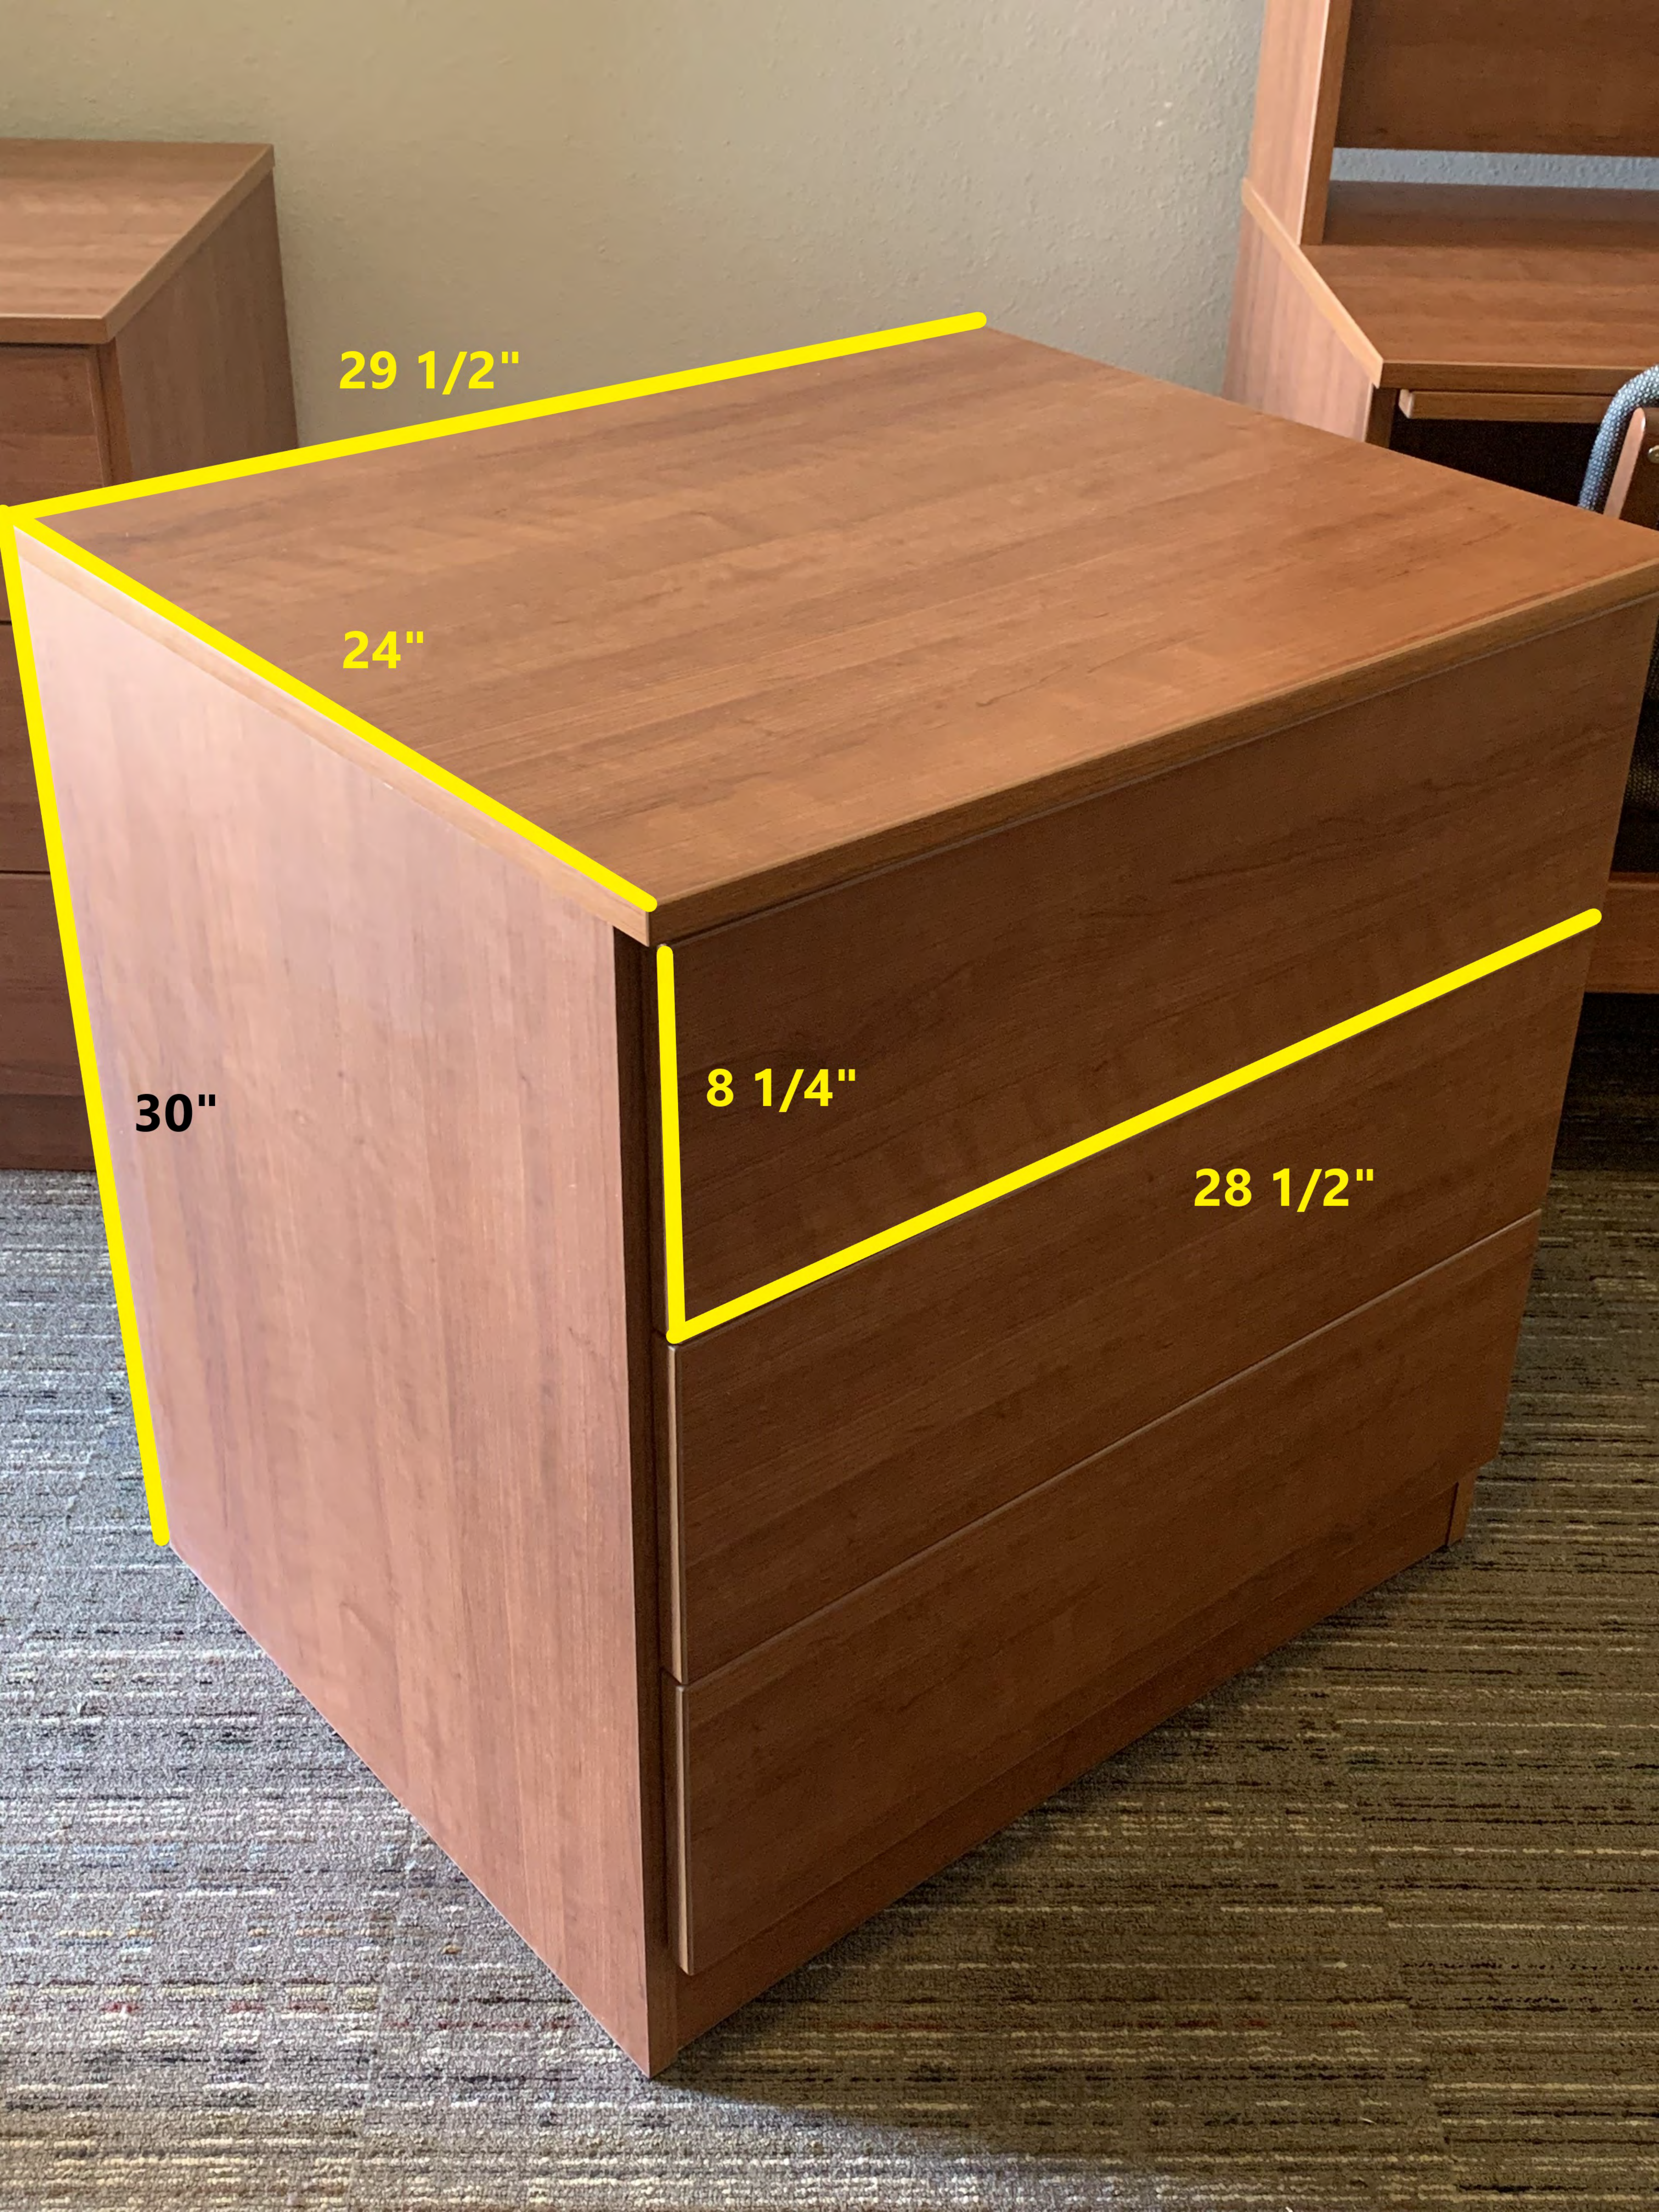

29 1/2"

24"

30"

8 1/4"

28 1/2"