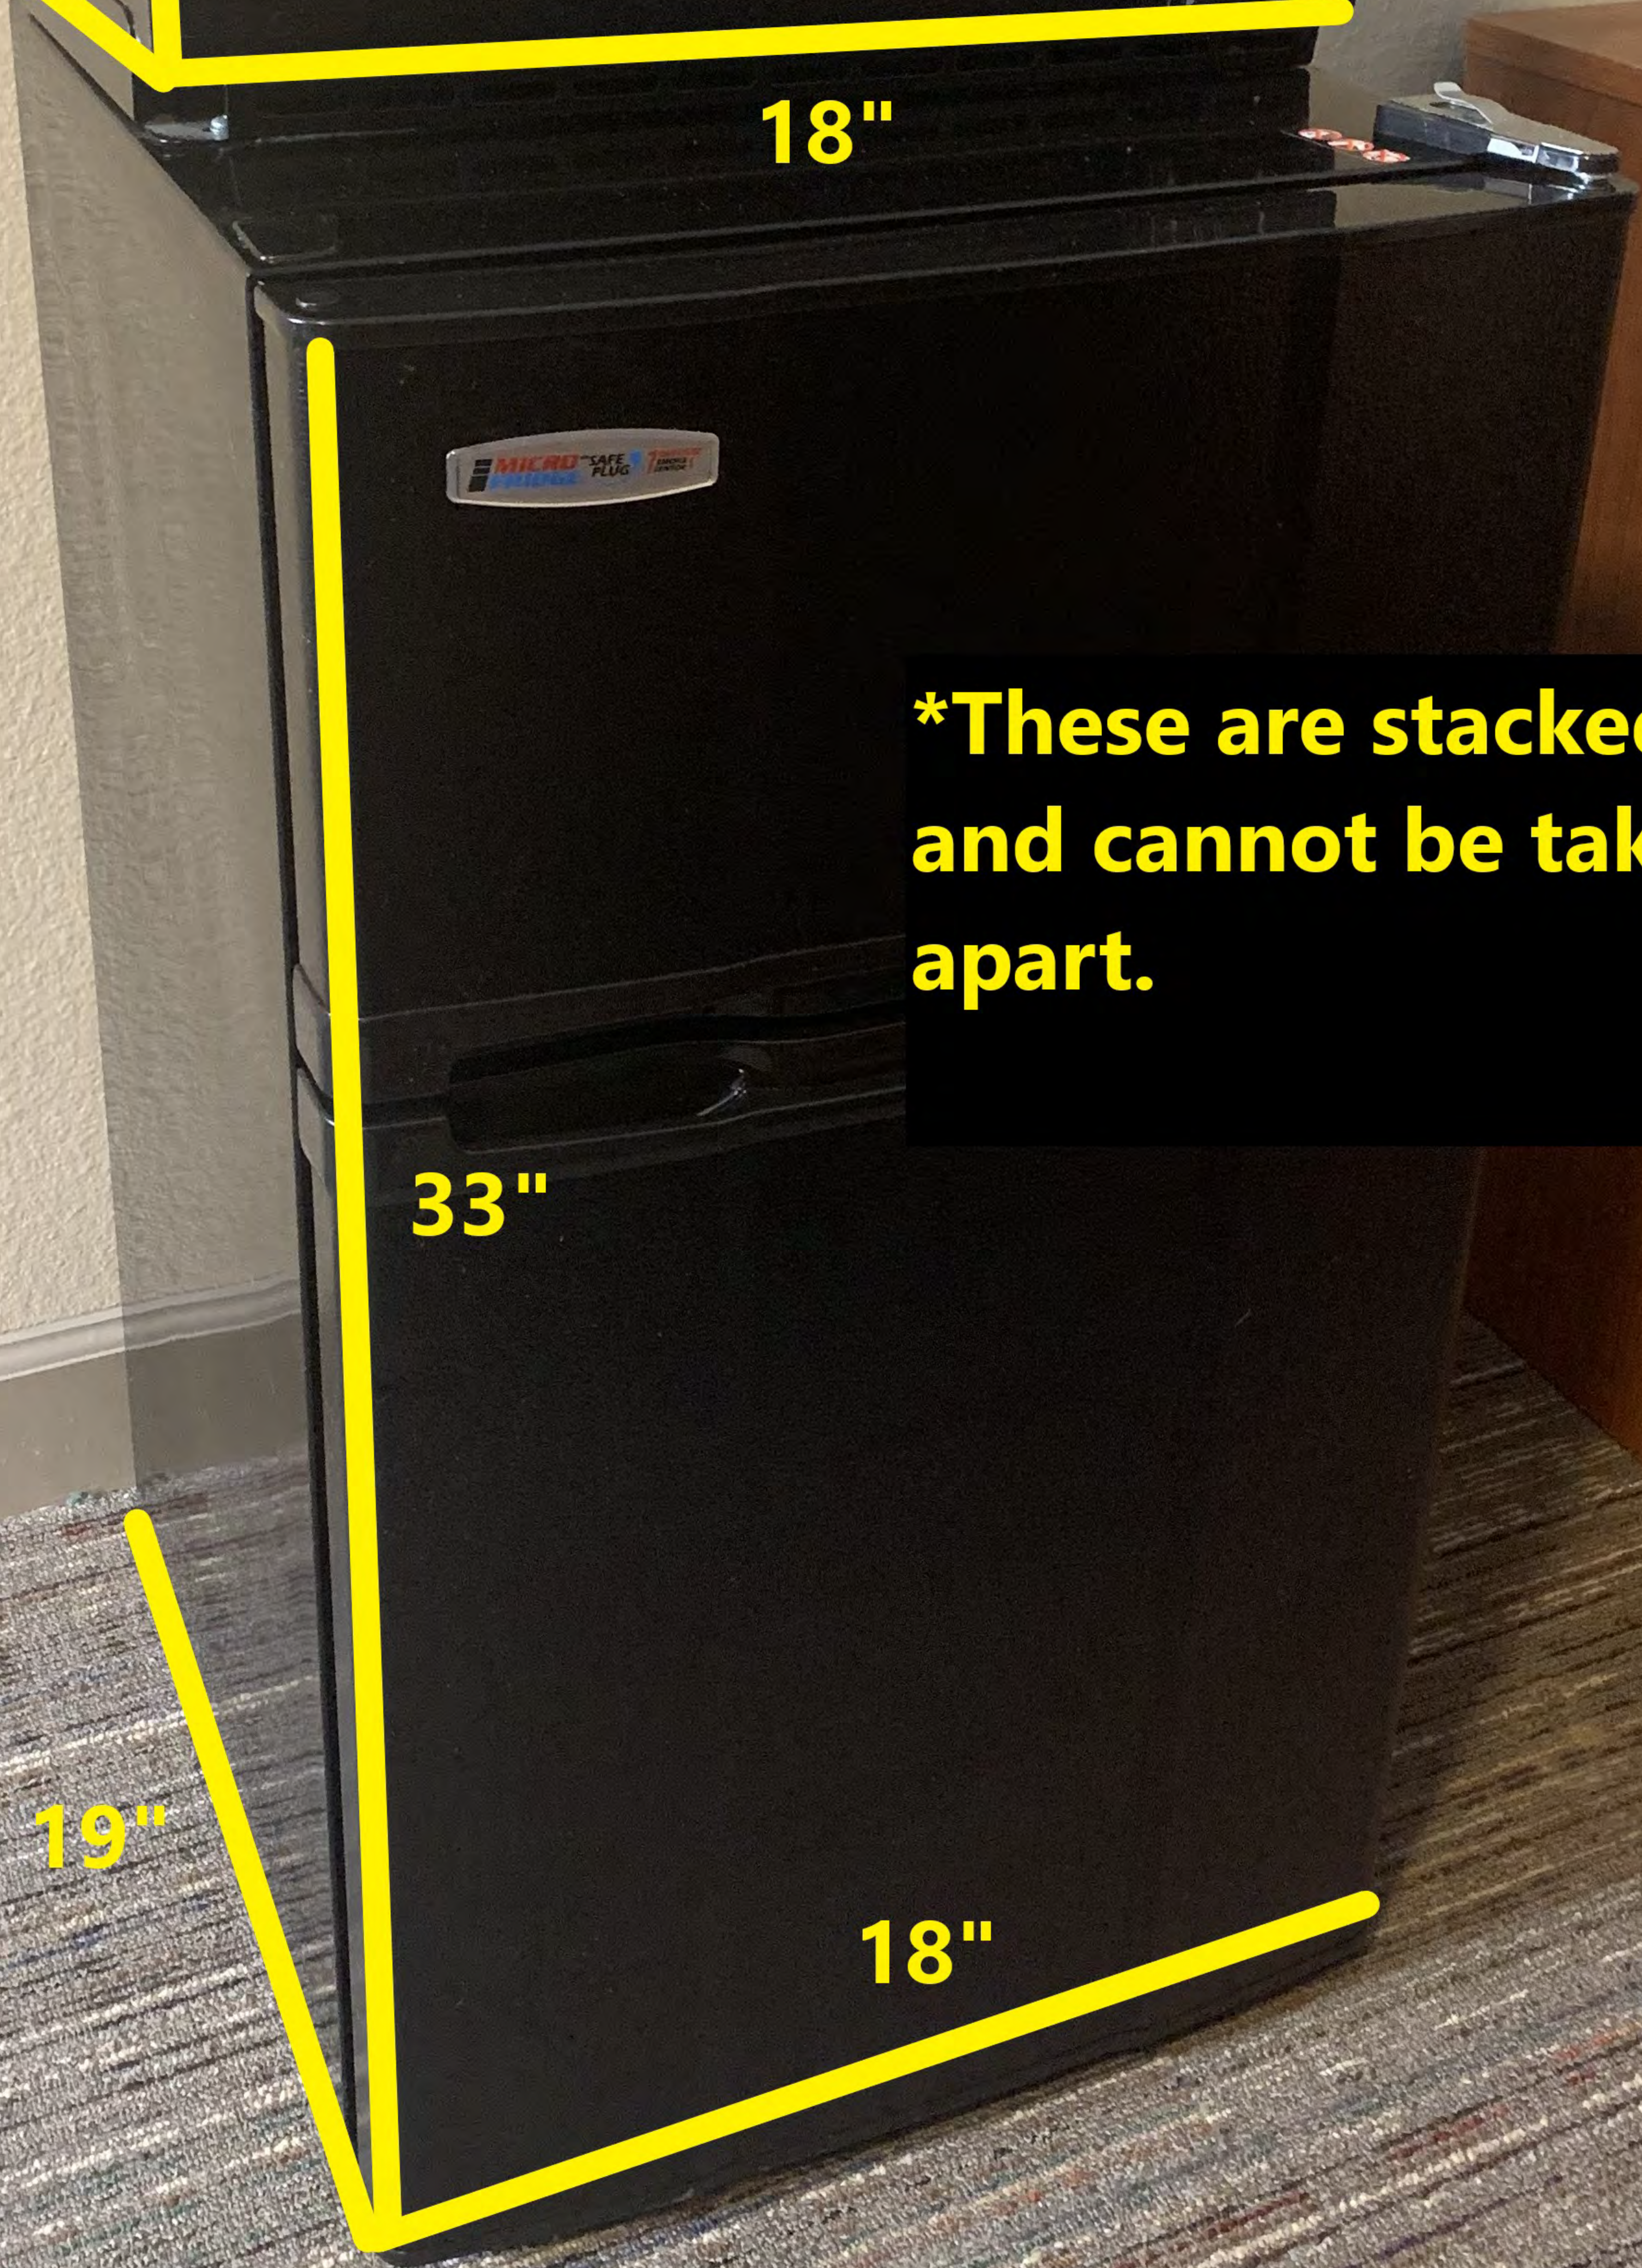

10"

12 1/4"

18"

33"

18"

19"

**\*These are stacked and cannot be taken apart.**

7"

11"

11 1/2"

DO NOT OPERATE WITHOUT ROLLER GUIDE  
AND GLASS TURNTABLE IN PLACE  
MCP9672

MICRO-SAFE FRIDGE PLUG DEFENSE (SMOKE SENSOR)

Top control panel of the microwave with various buttons and dials.

19"

33 1/2"

2 1/2"

18 1/2"

10"

6 3/4"

18 1/2"

10"

**\*middle and bottom  
drawers have the  
same measurements**