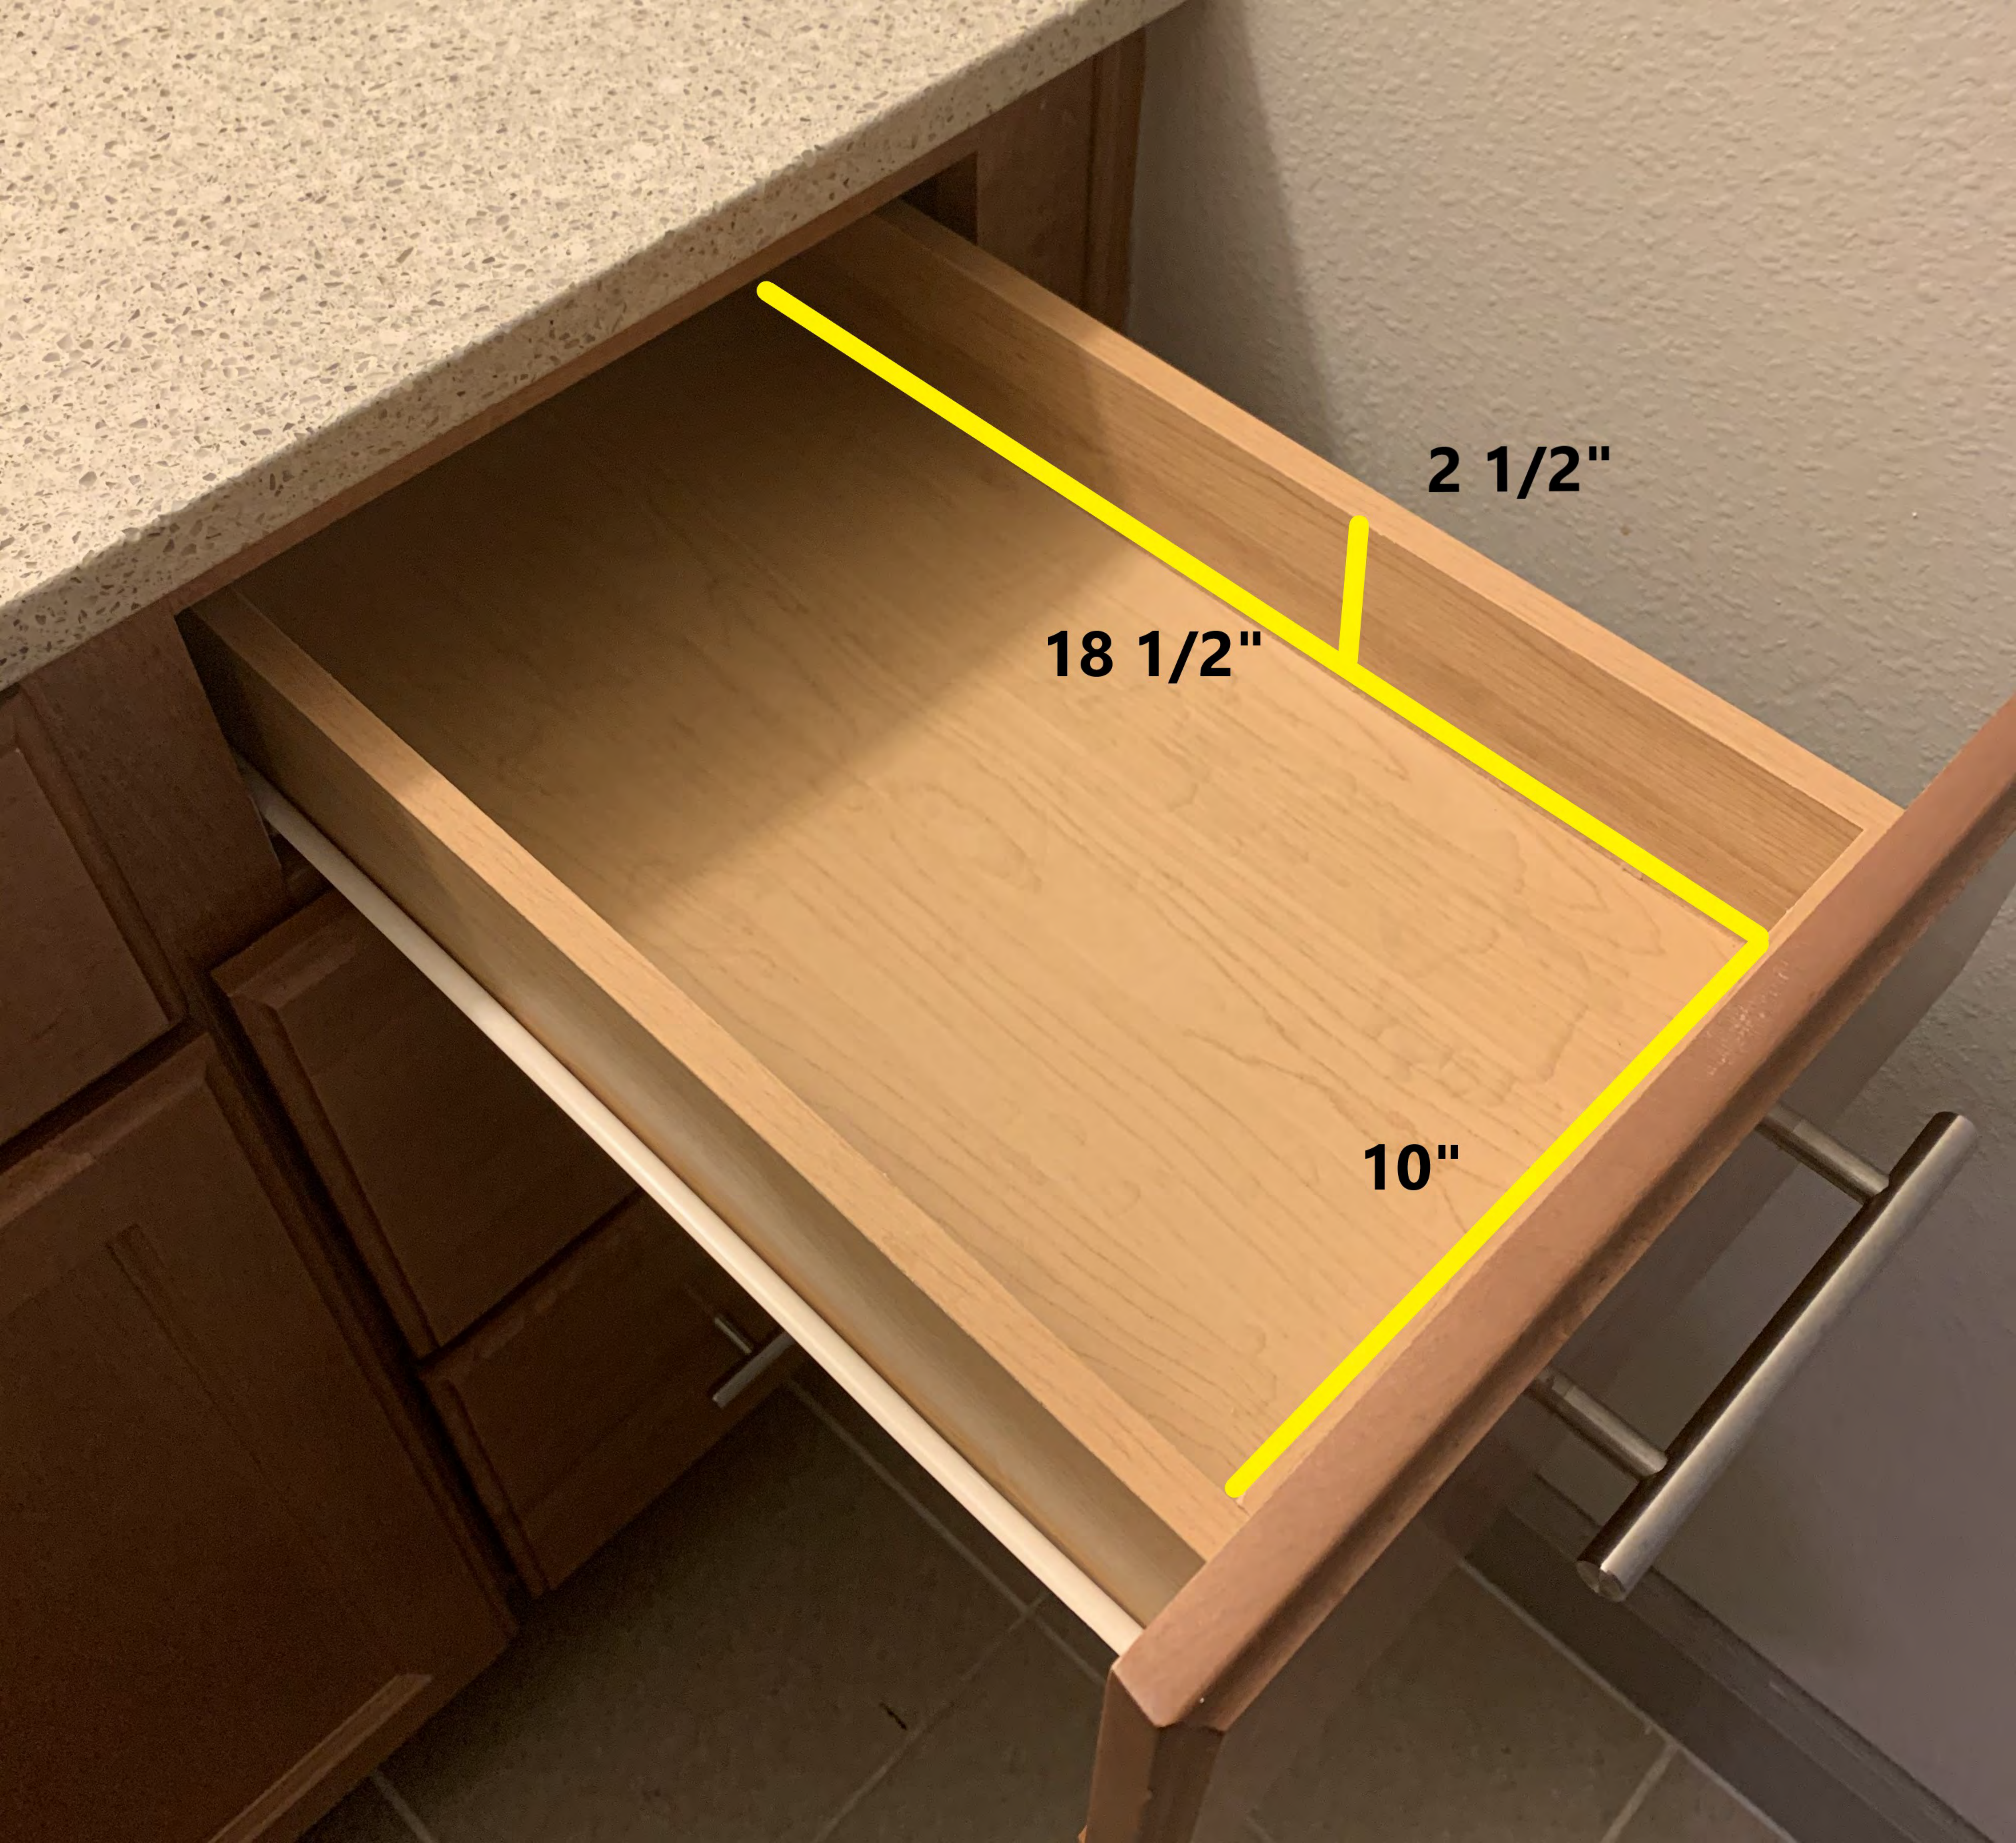

10"

12 1/4"

18"

33"

18"

19"

**\*These are stacked and cannot be taken apart.**

7"

11"

11 1/2"

DO NOT OPERATE WITHOUT ROLLER GUIDE  
AND GLASS TURNTABLE IN PLACE  
MCP9672

MICRO-SAFE FRIDGE PLUG DEFENSE (SMOKE SENSOR)

Top control panel of the microwave with various buttons and dials.

19"

14"

15"

24"

36"

21 3/4"

19 1/4"

21 1/4"

47"

33 1/2"

2 1/2"

18 1/2"

10"

6 3/4"

18 1/2"

10"

**\*middle and bottom  
drawers have the  
same measurements**