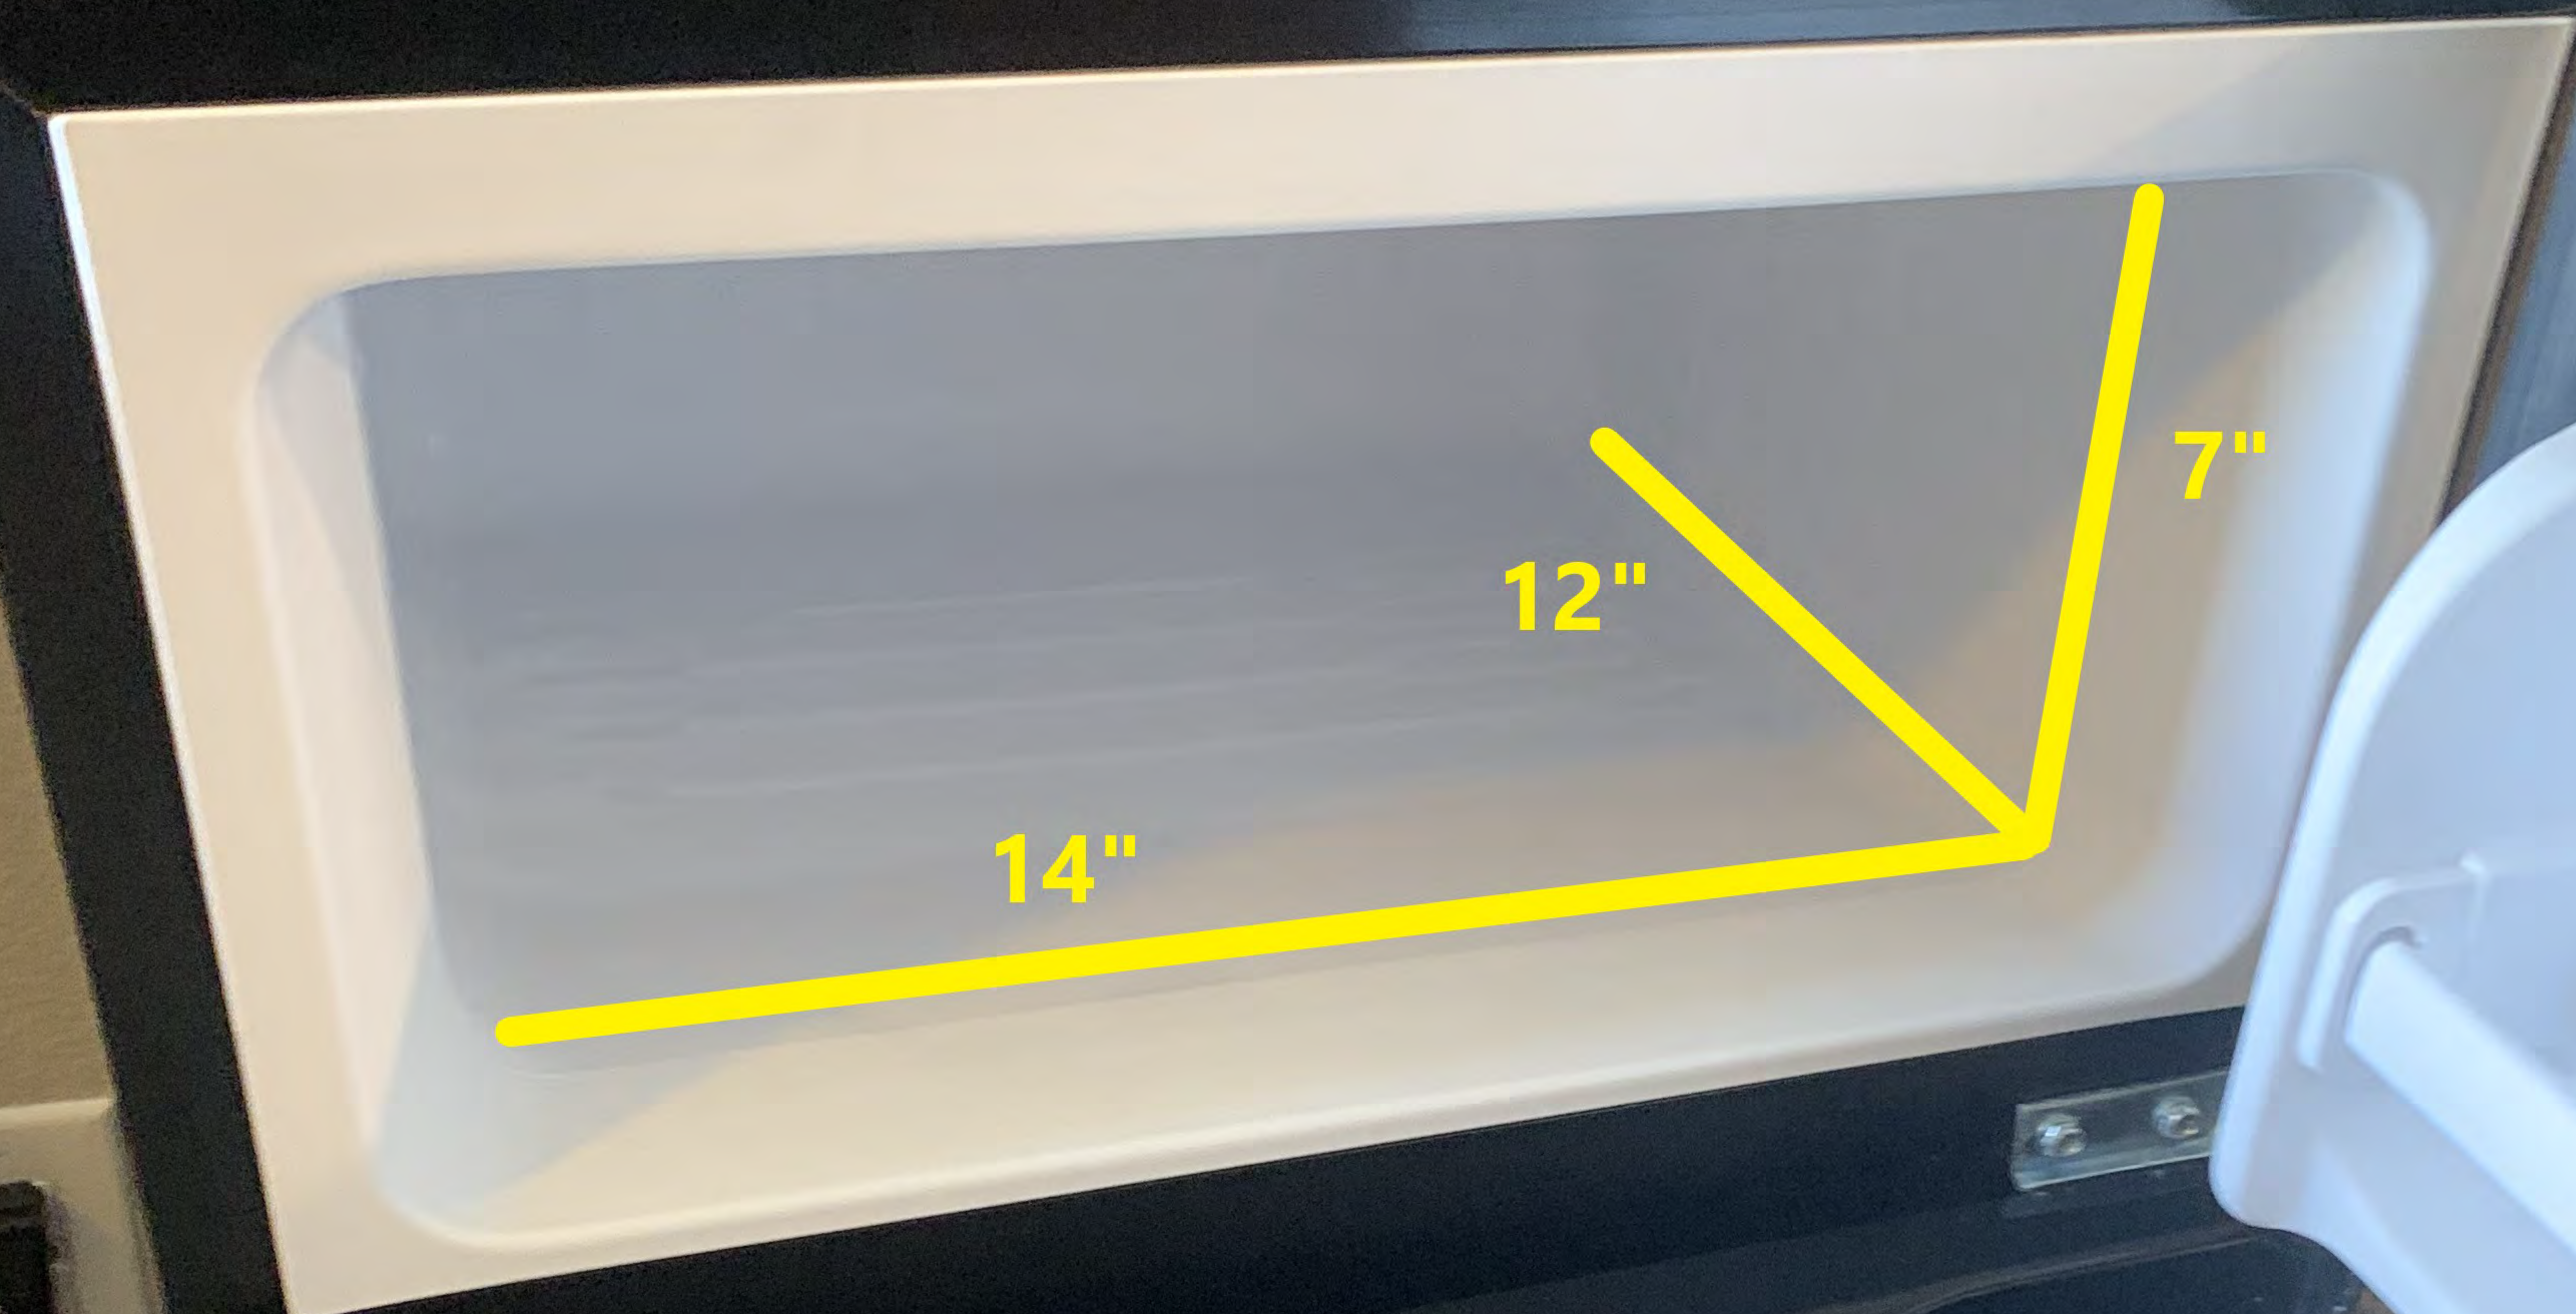

10"

12 1/4"

18"

33"

18"

***These are stacked and cannot be taken apart.**

19"

7"

11"

11 1/2"

DO NOT OPERATE WITHOUT ROLLER GUIDE
AND GLASS TURNTABLE IN PLACE
MCP9672

MICRO-SAFE FRIDGE
PLUG DEFENSE (SMOKE SENSOR)

Control panel with buttons and knobs for temperature and defrost settings.