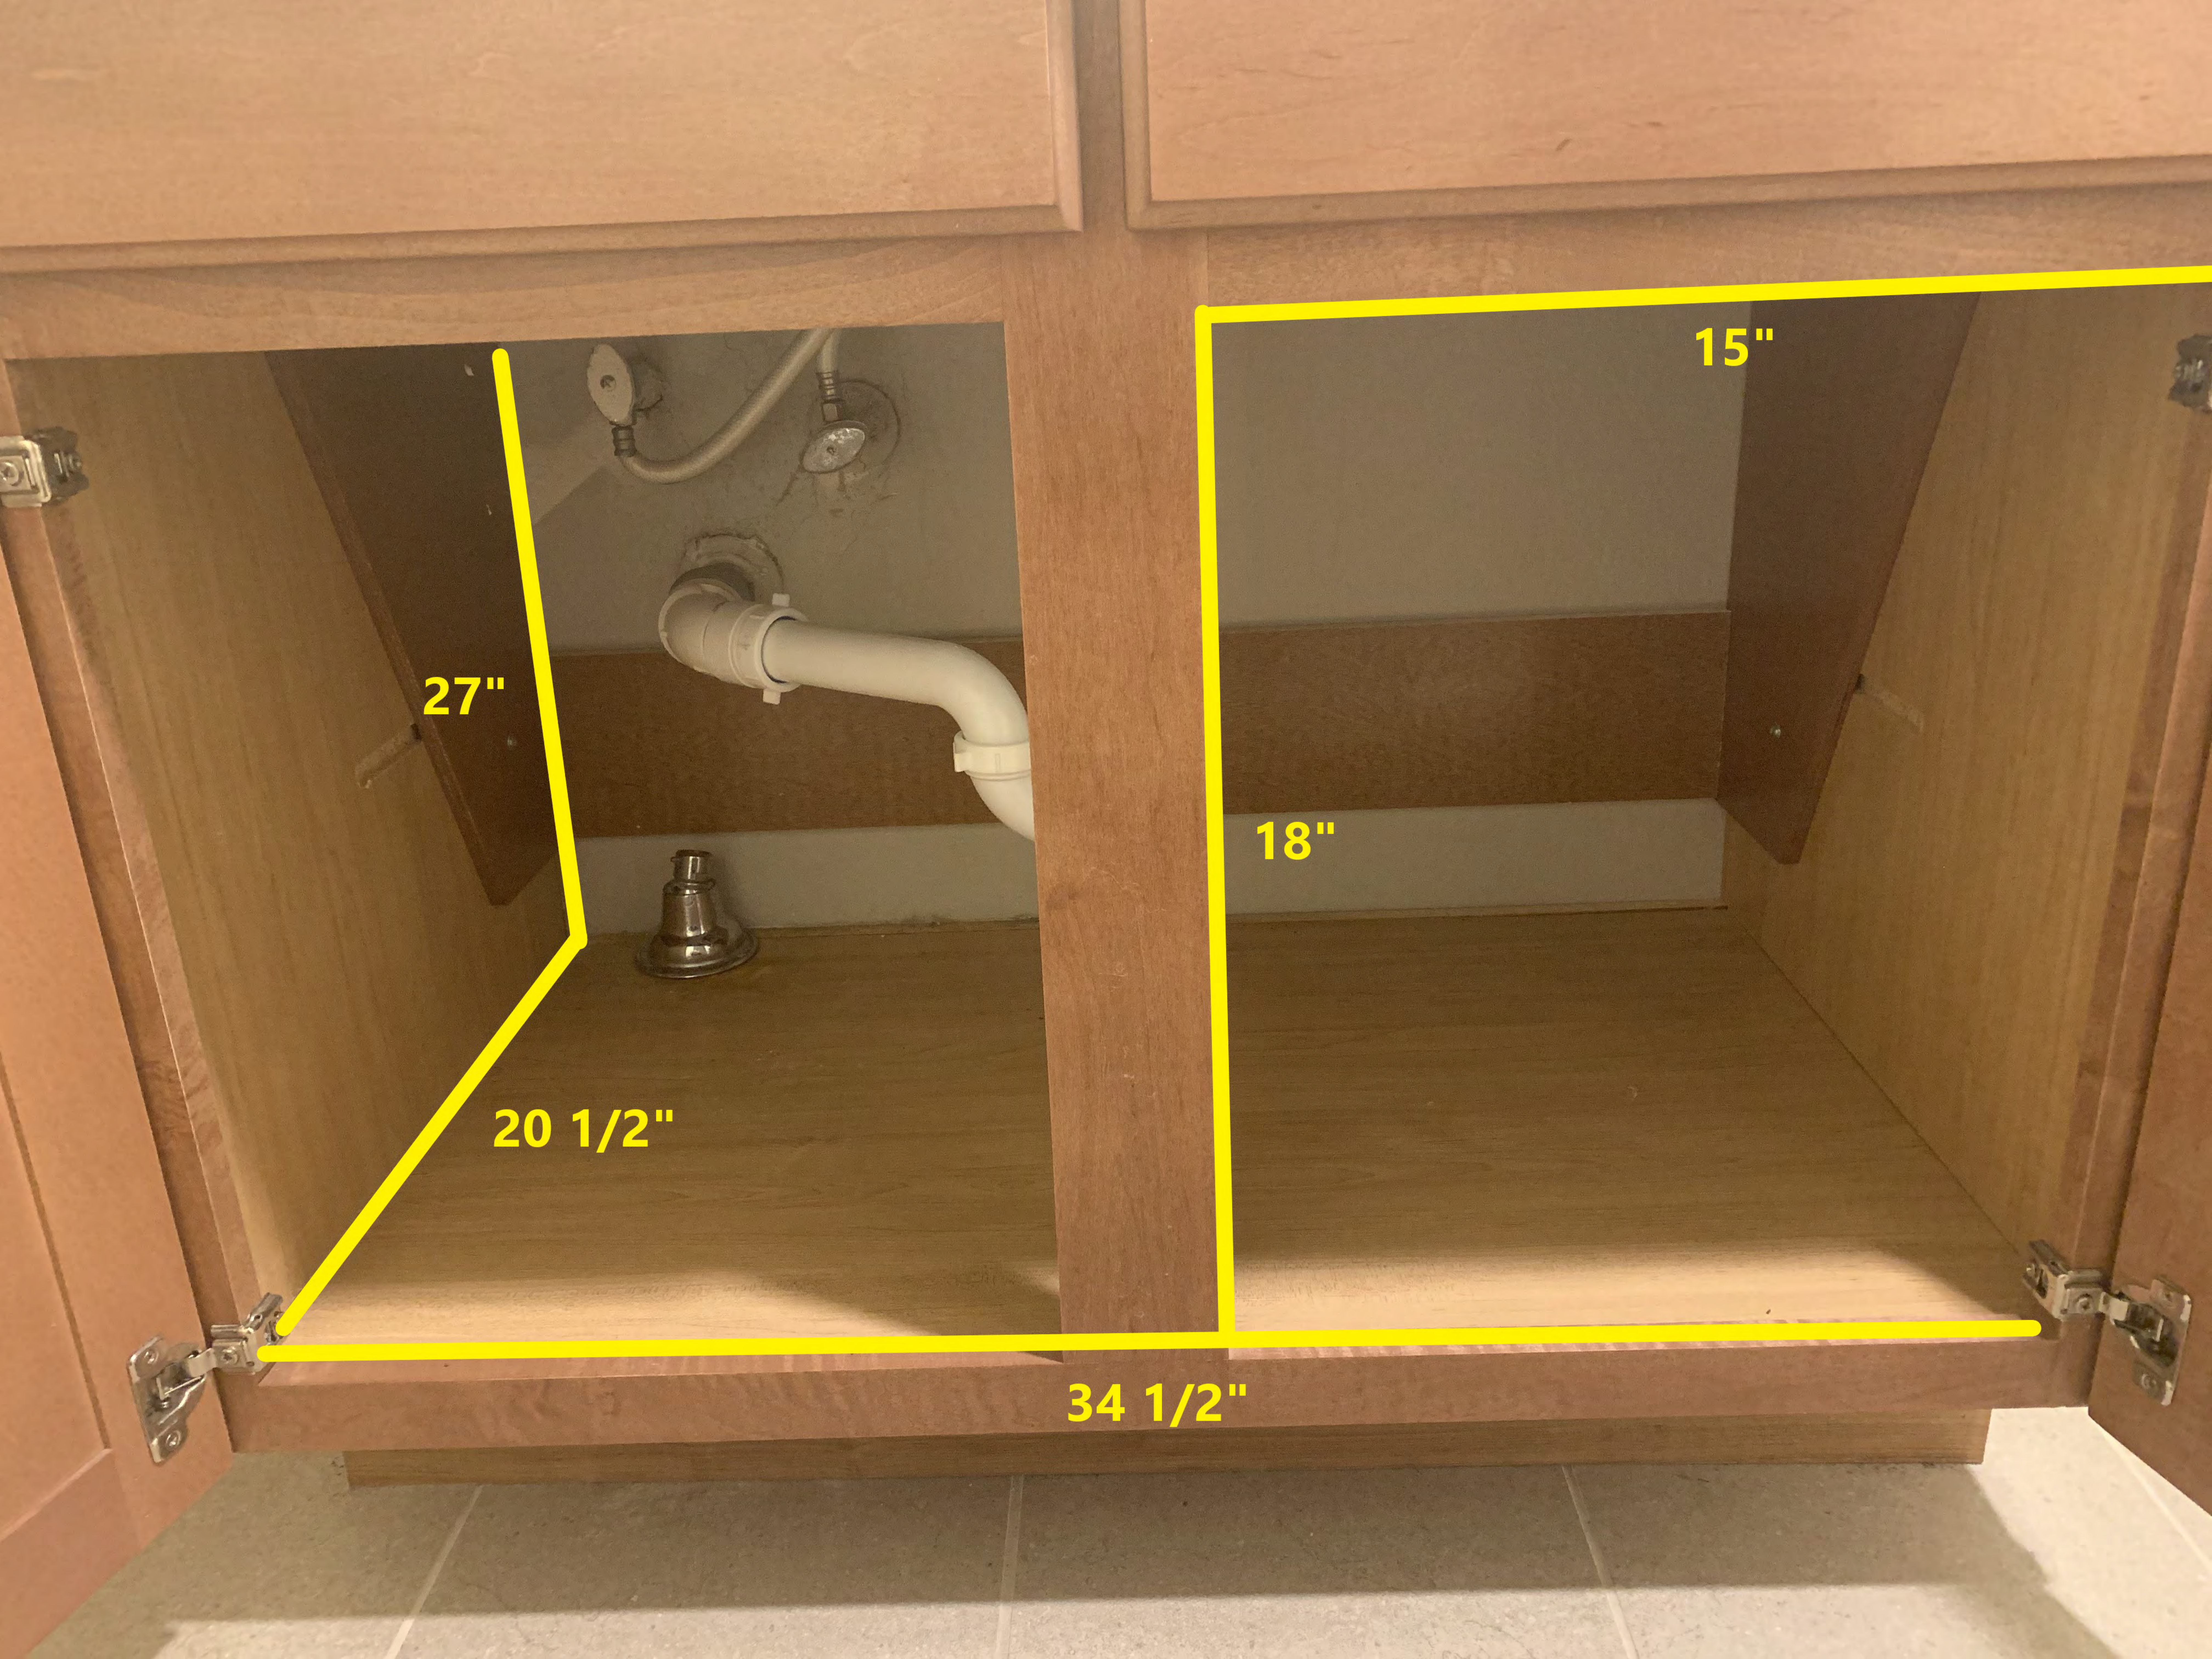

10"

12 1/4"

18"

33"

18"

***These are stacked and cannot be taken apart.**

19"

7"

11"

11 1/2"

DO NOT OPERATE WITHOUT ROLLER GUIDE
AND GLASS TURNTABLE IN PLACE
MCP9672

MICRO-SAFE FRIDGE
PLUG DEFENSE (SMOKE SENSOR)

Control panel with buttons and knobs for temperature and defrost settings.

21 3/4"

10"

9 1/2"

19"

39"

33"

27"

20 1/2"

47"

46 1/2"

18"

13 1/4"

45 1/2"