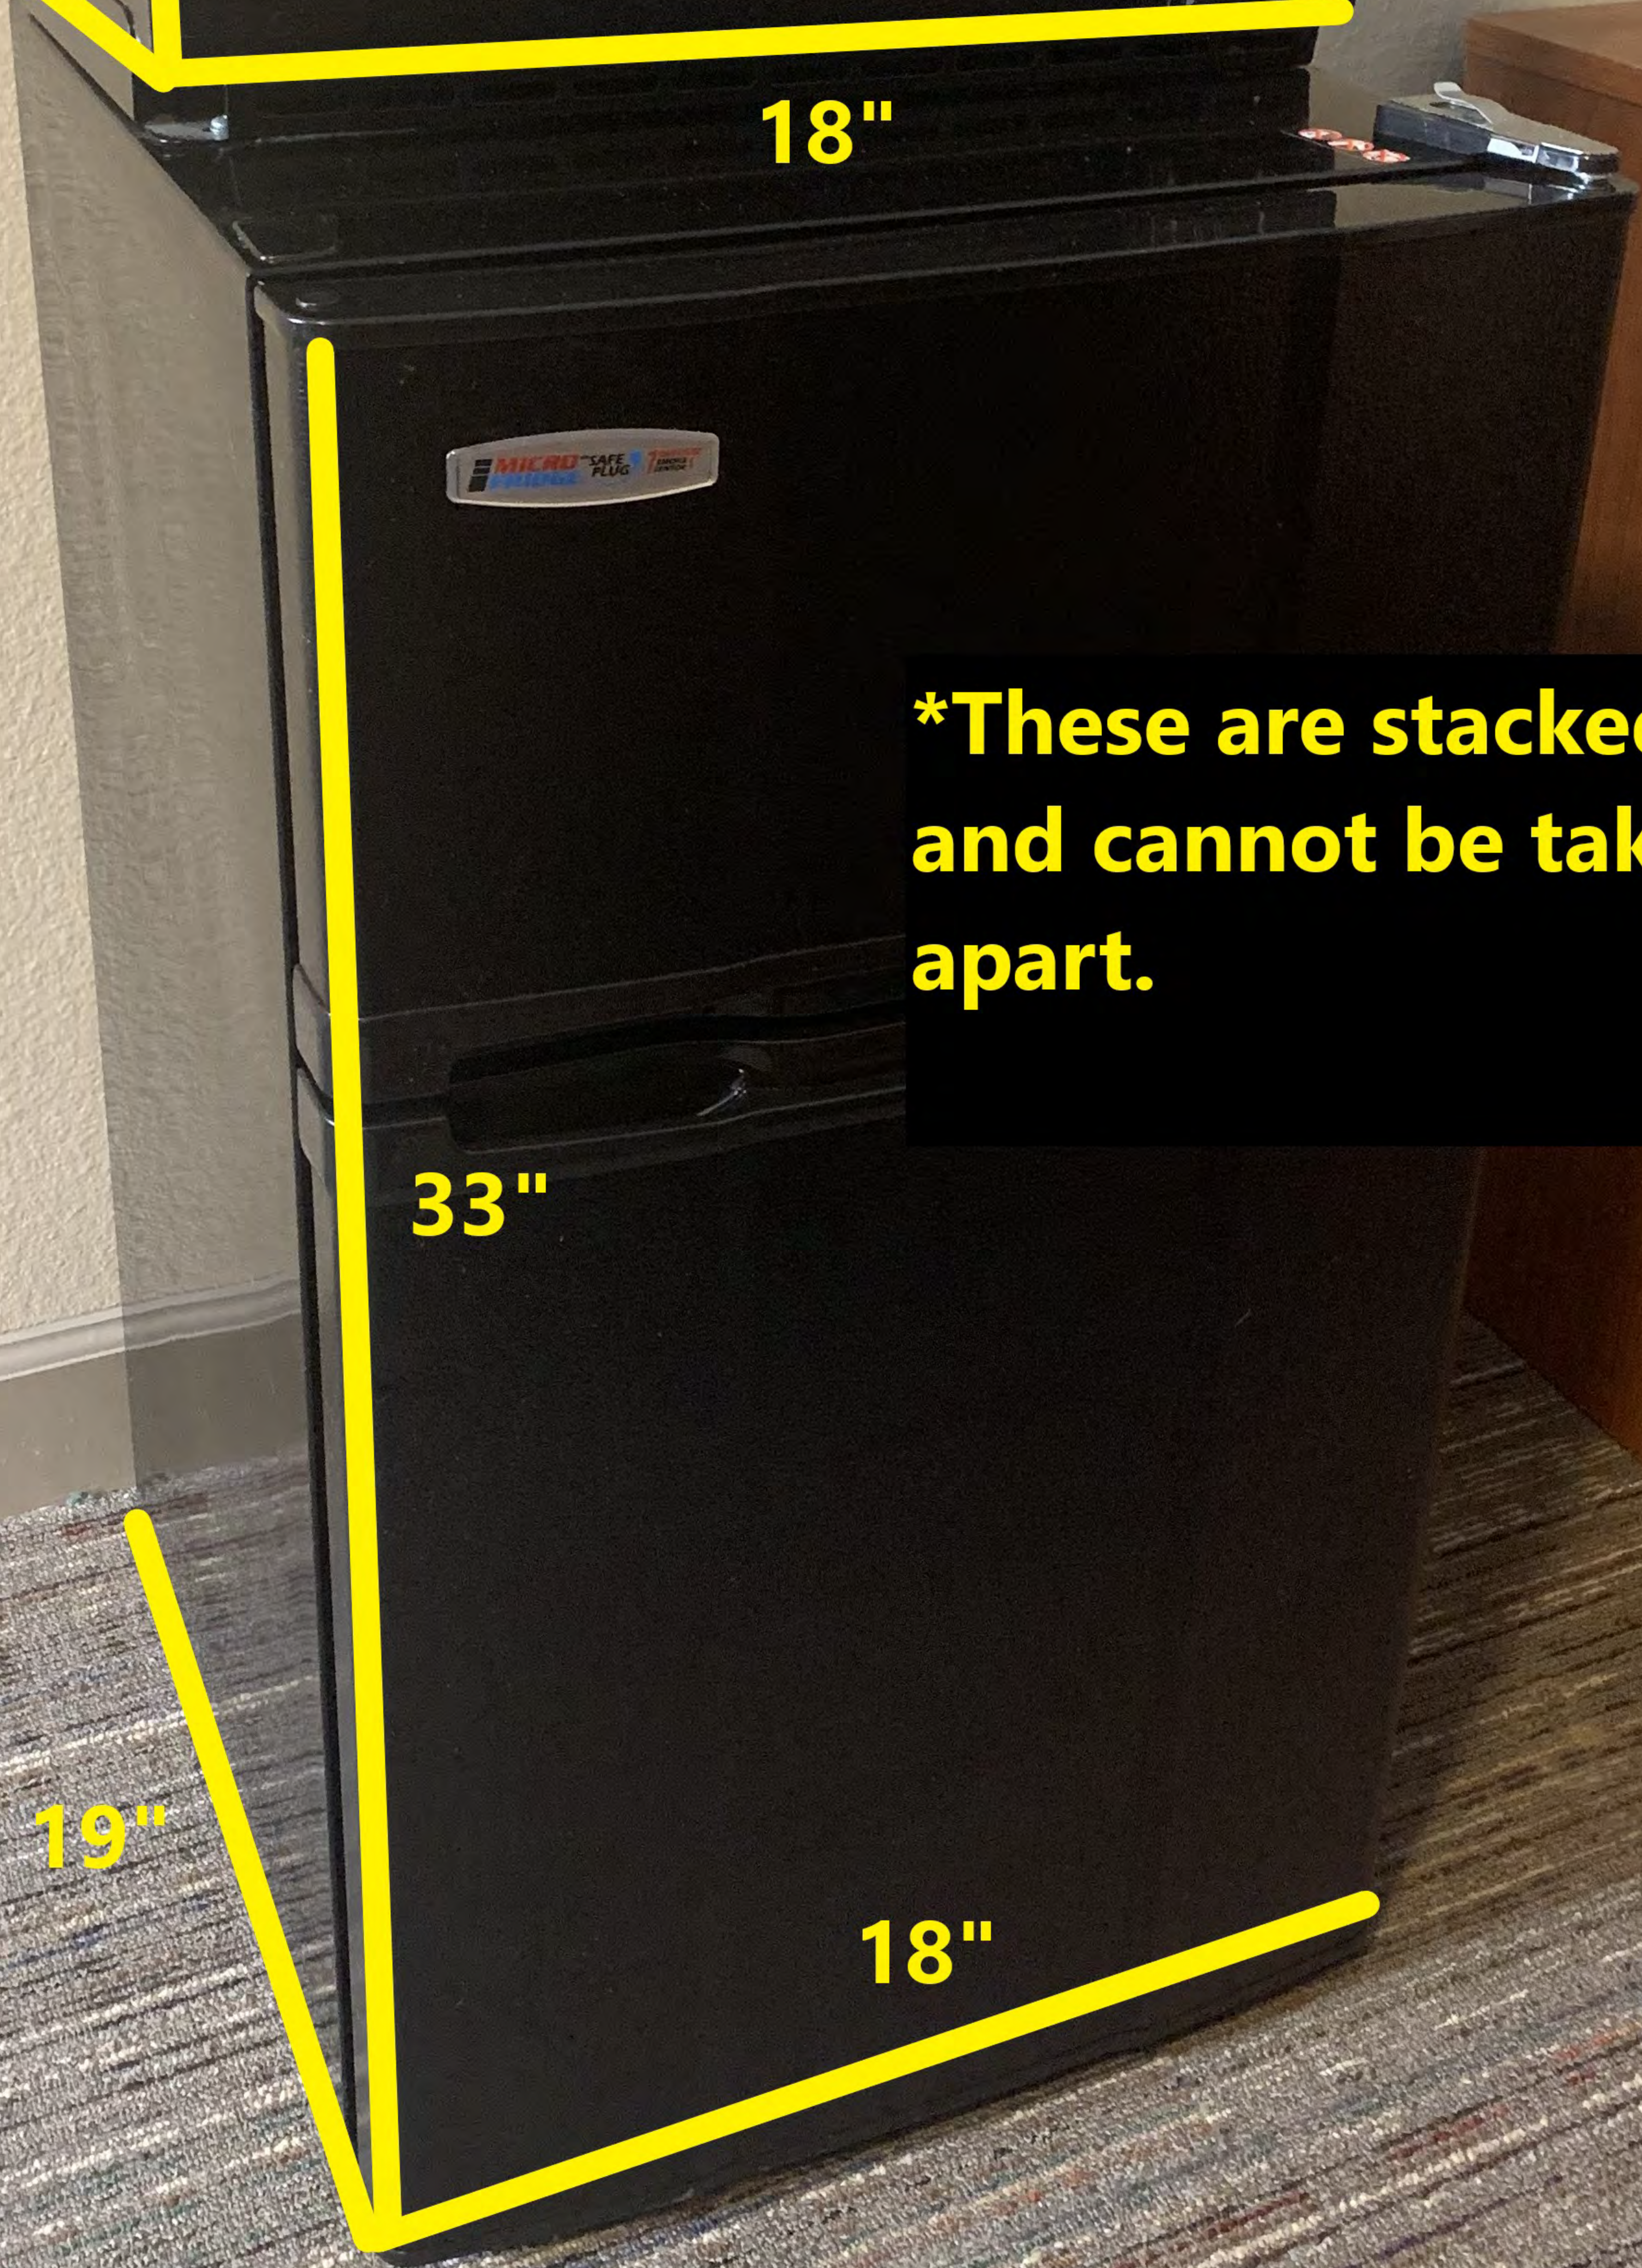

10"

12 1/4"

18"

33"

18"

***These are stacked and cannot be taken apart.**

19"

7"

11"

11 1/2"

DO NOT OPERATE WITHOUT ROLLER GUIDE
AND GLASS TURNTABLE IN PLACE
MCP9672

MICRO-SAFE FRIDGE
PLUG DEFENSE (SMOKE SENSOR)

Control panel with buttons and knobs for temperature and defrost settings.

19"

14"

15"

69"

96 1/2"

42 3/4"

24"

36"

47"

46 1/2"

18"

13 1/4"

45 1/2"