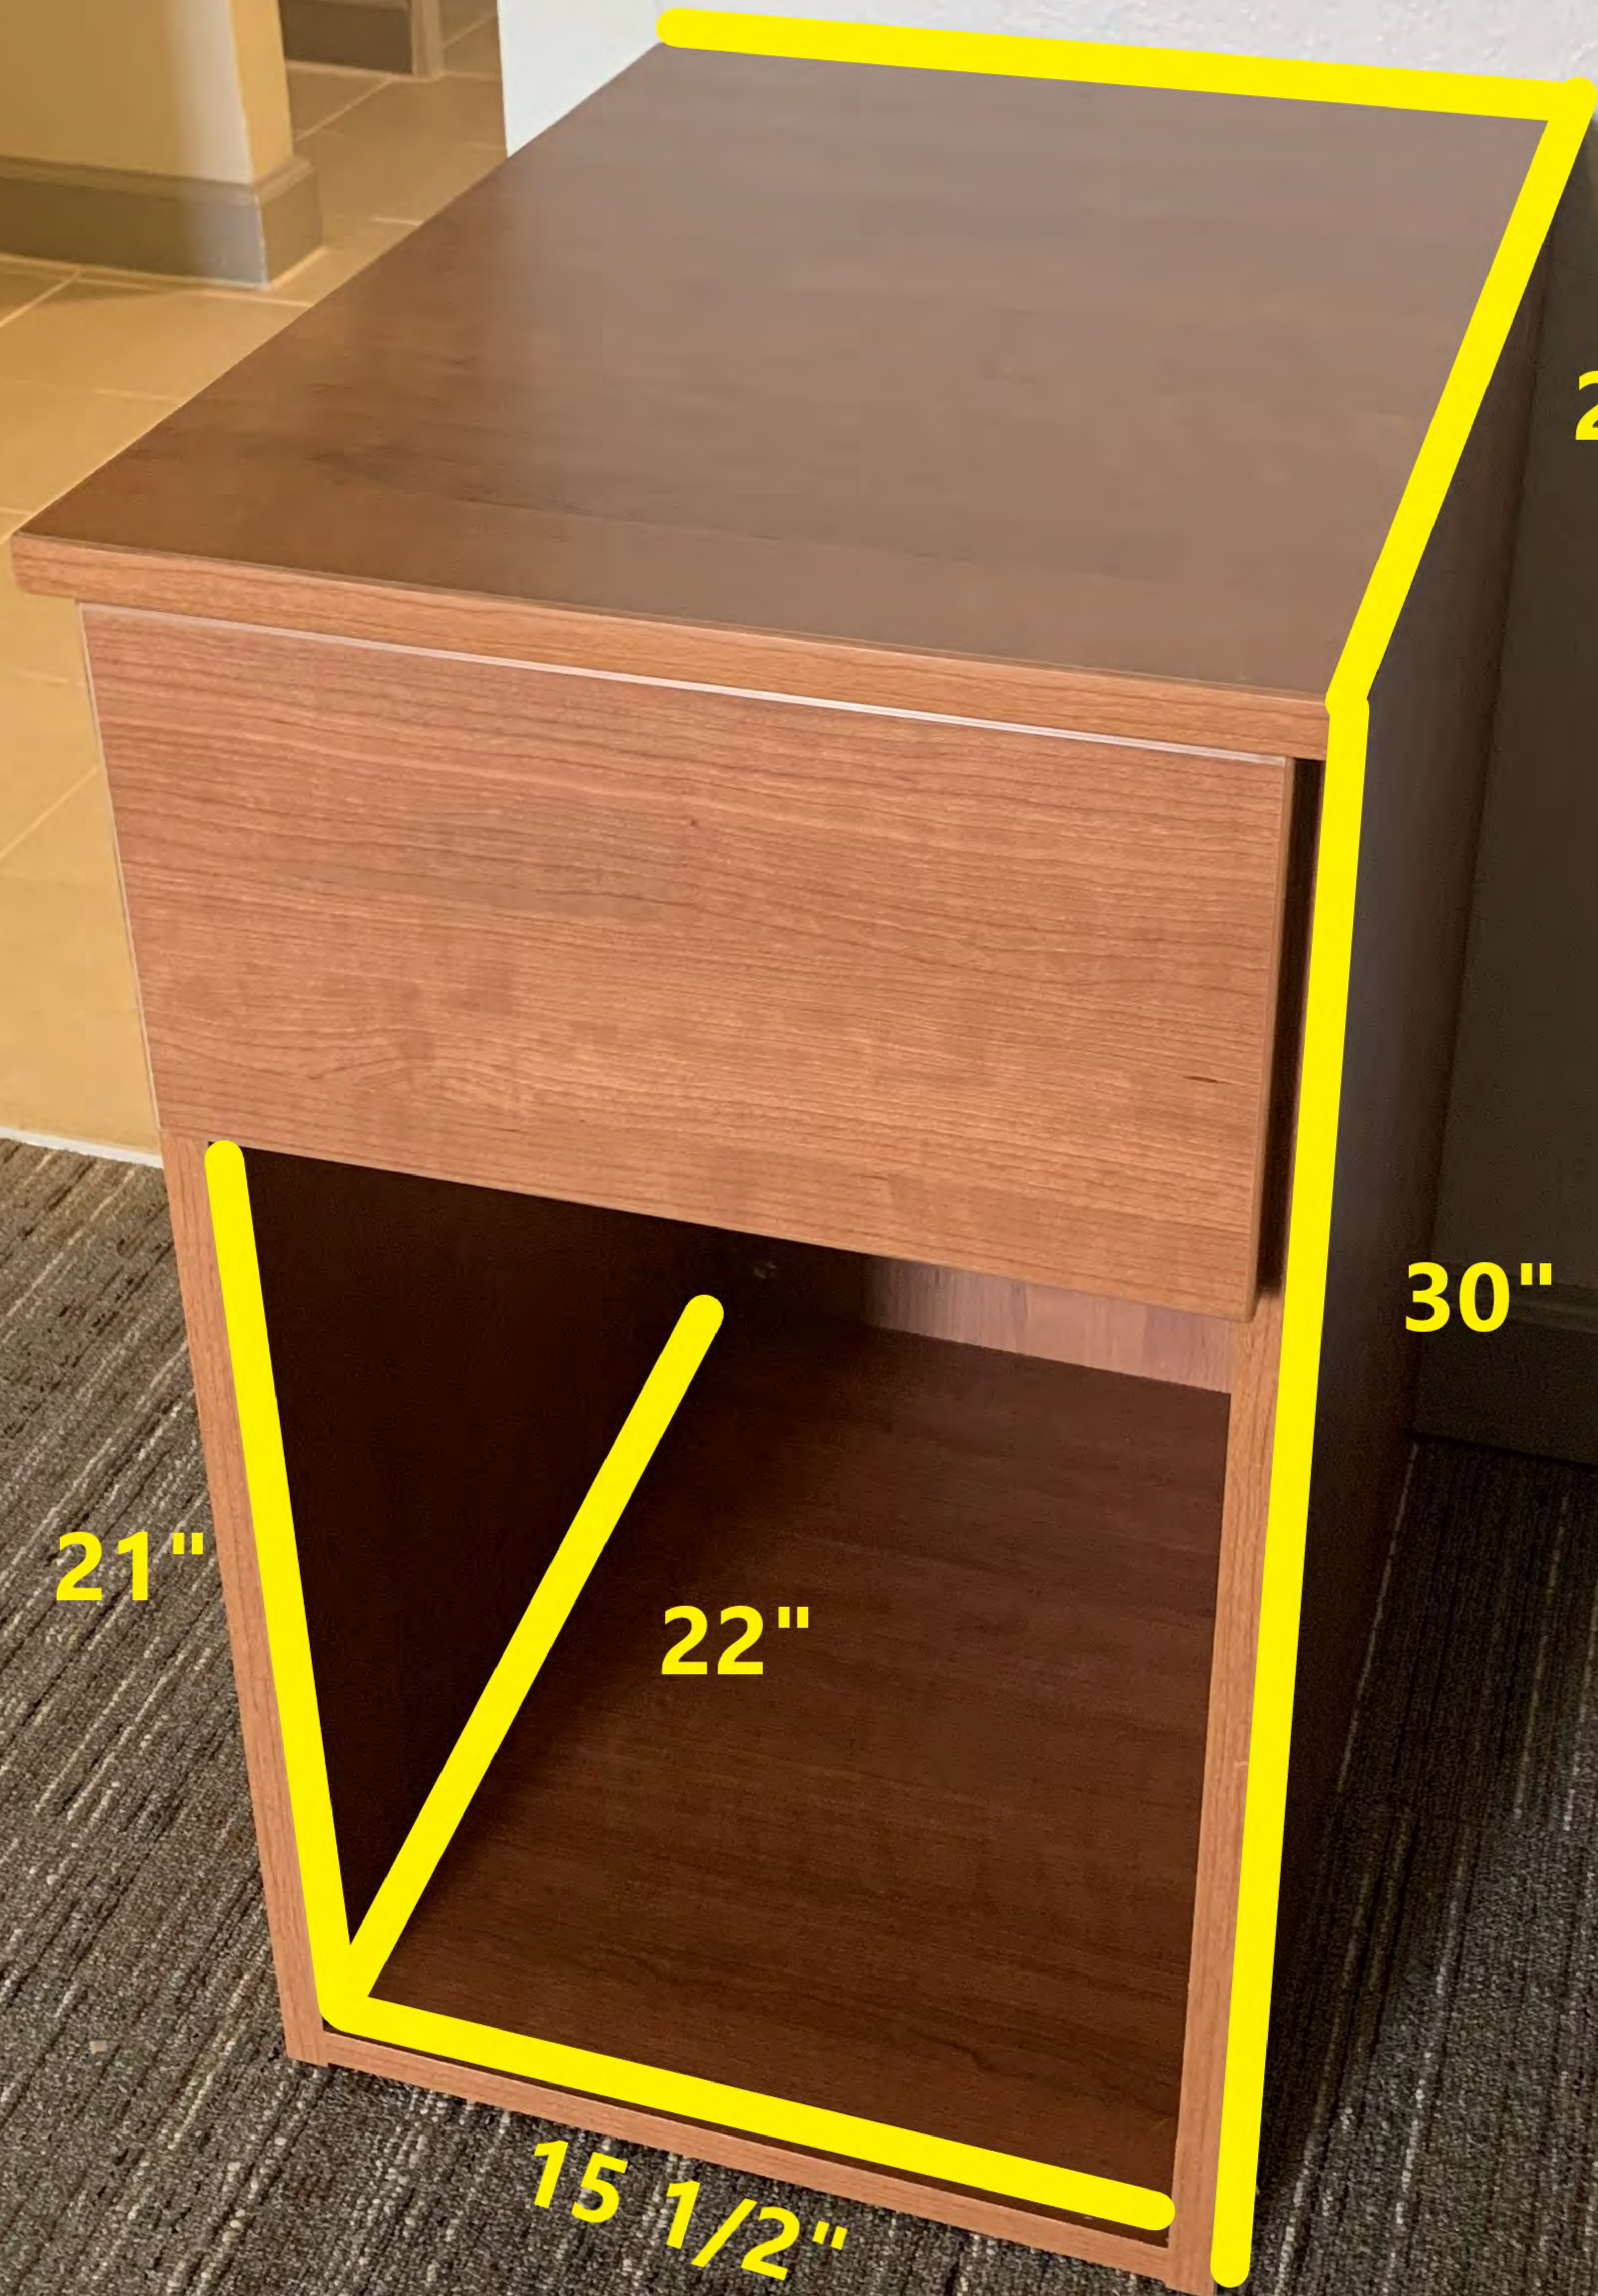

Adjustable Base

-At the tallest point it is 34" from the floor to the base of the bed

-At the tallest point the bed (including mattress) is 44.5"H

-Mattress is a Full

SUITE A

43"

18 1/2"

11 1/4"

84"

68 1/2"

24"

SUITE B

32"

24 1/4"

30"

13 1/2"

5 1/4"

***All dresser drawers
are the same size.**

17"

24"

30"

21"

22"

15 1/2"

21 1/2"

25"

18"