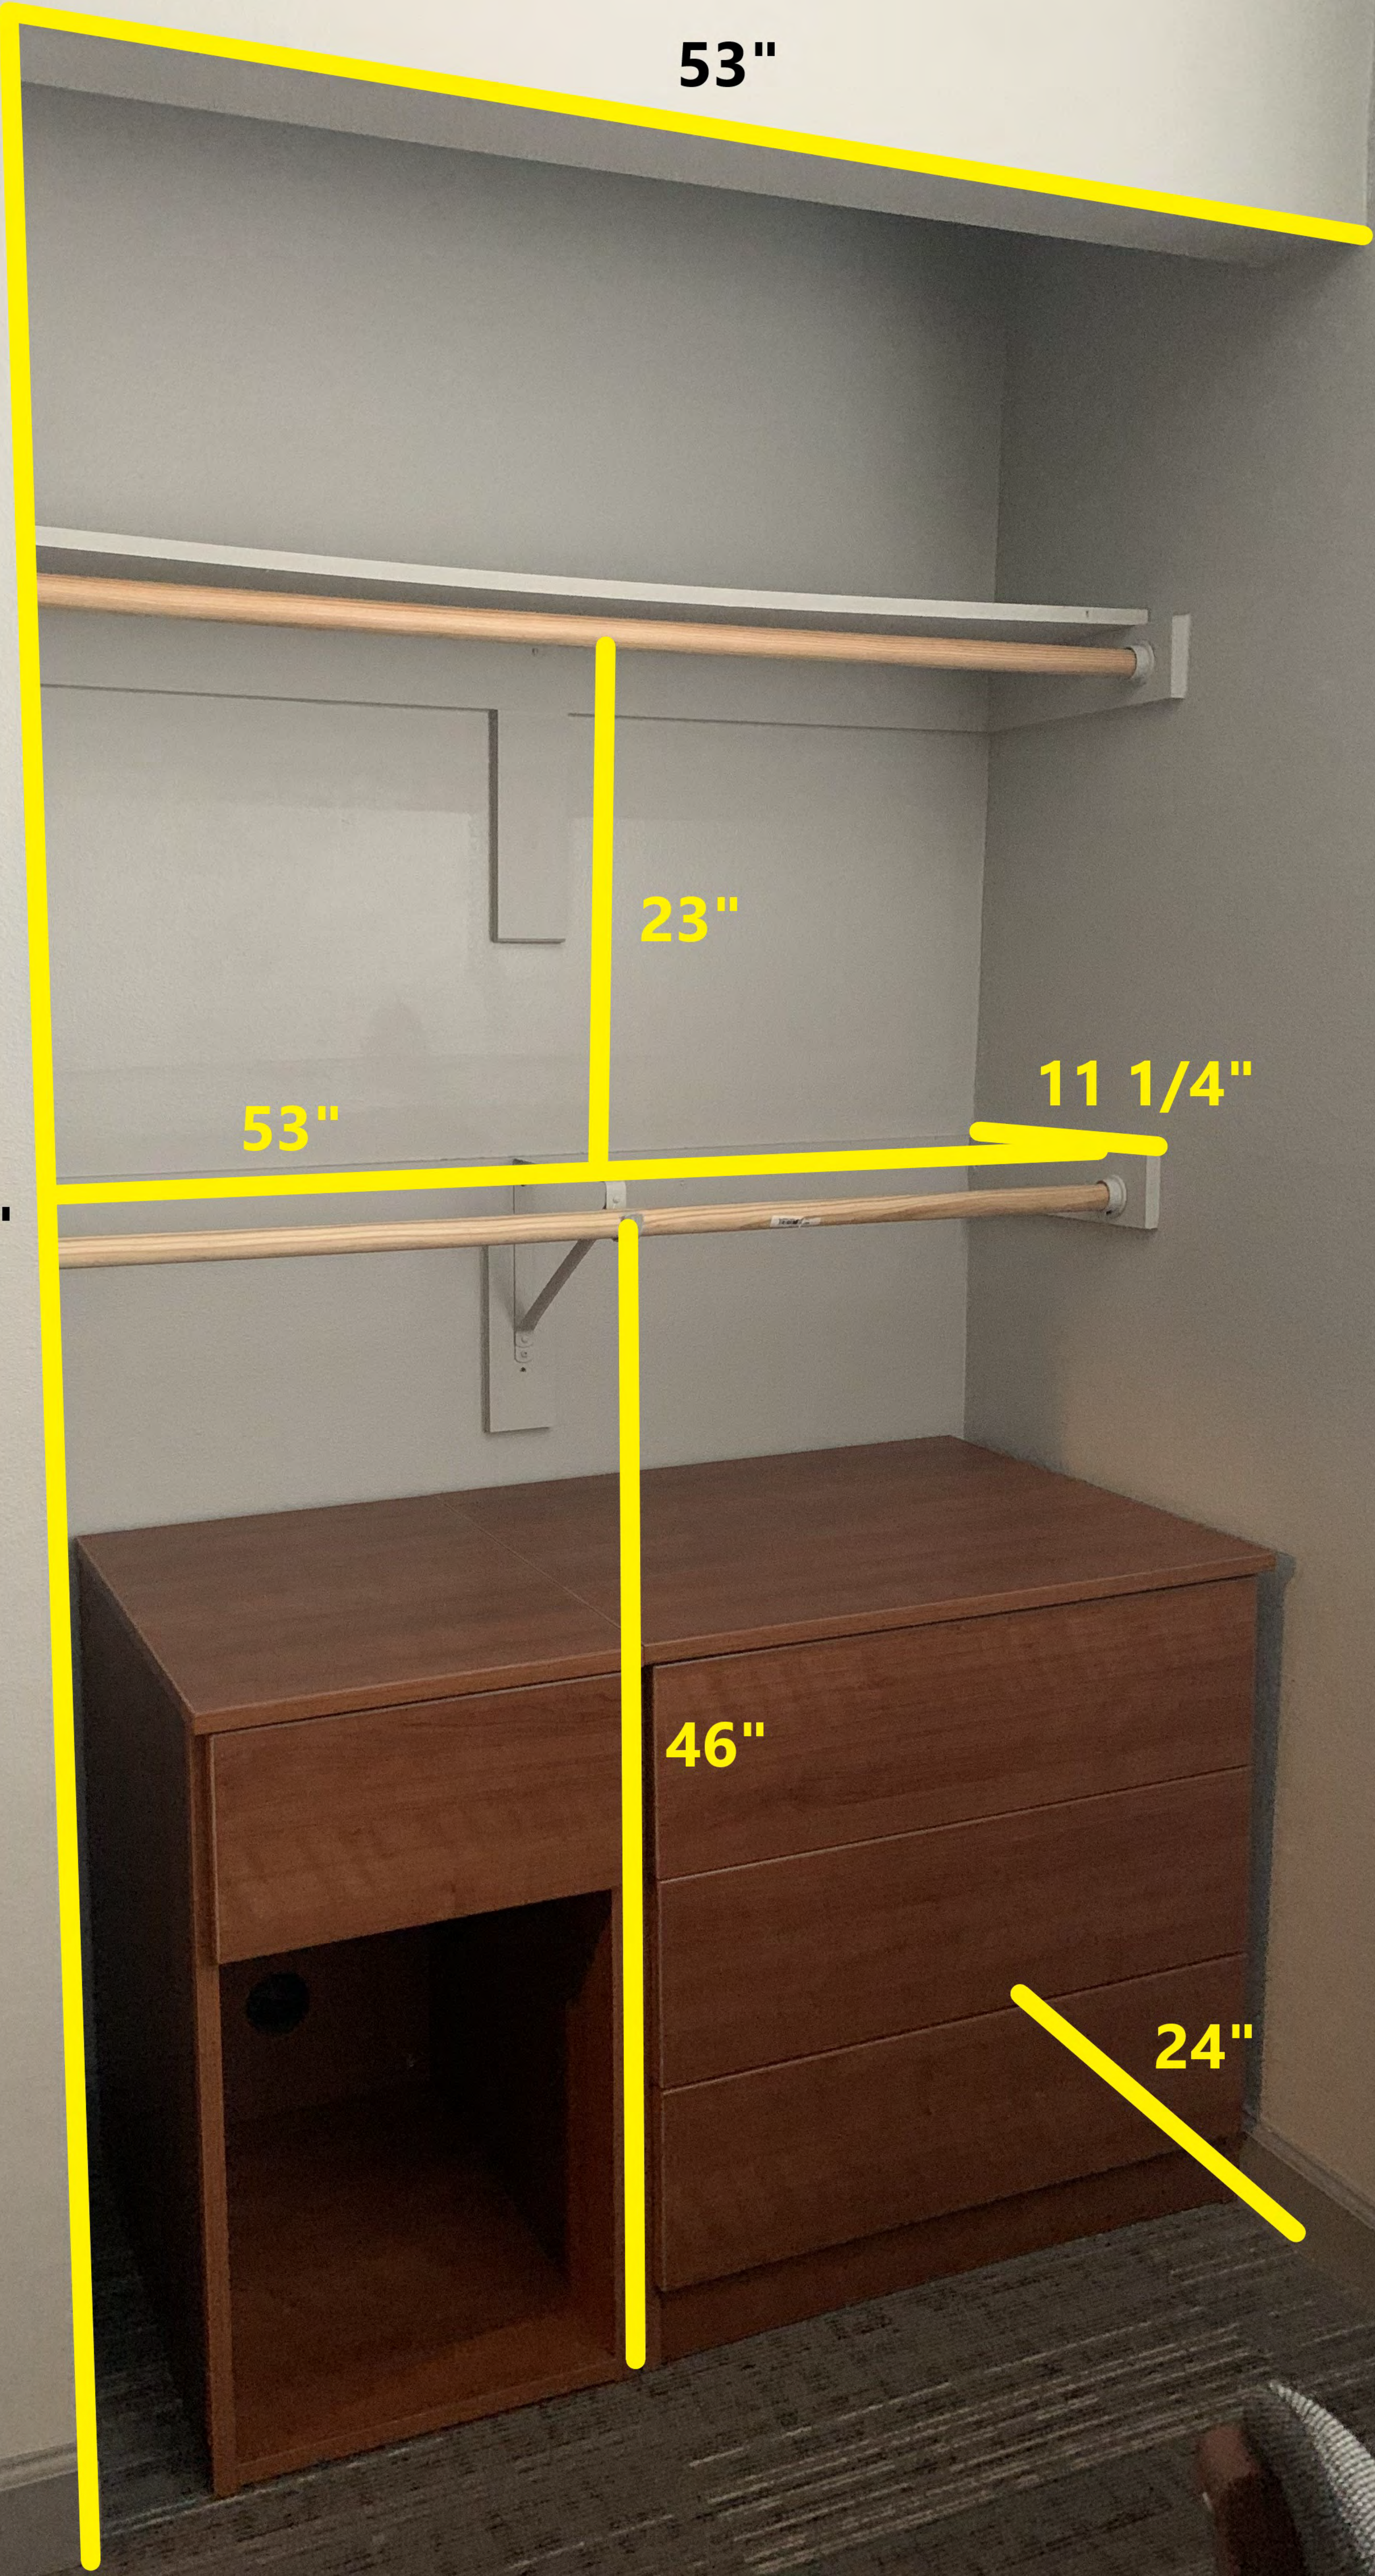

Adjustable Base

-At the tallest point it is 34" from the floor to the base of the bed

-At the tallest point the bed (including mattress) is 44.5"H

-Mattress is a Full

SUITE A

43"

18 1/2"

11 1/4"

84"

68 1/2"

24"

SUITE B

32"

24 1/4"

30"

13 1/2"

30 1/4"

29 1/2"

24"

30"

8 1/4"

28 1/2"

26 1/2"

20 3/4"

5 1/4"

***All dresser drawers
are the same size.**

17"

24"

30"

21"

22"

15 1/2"