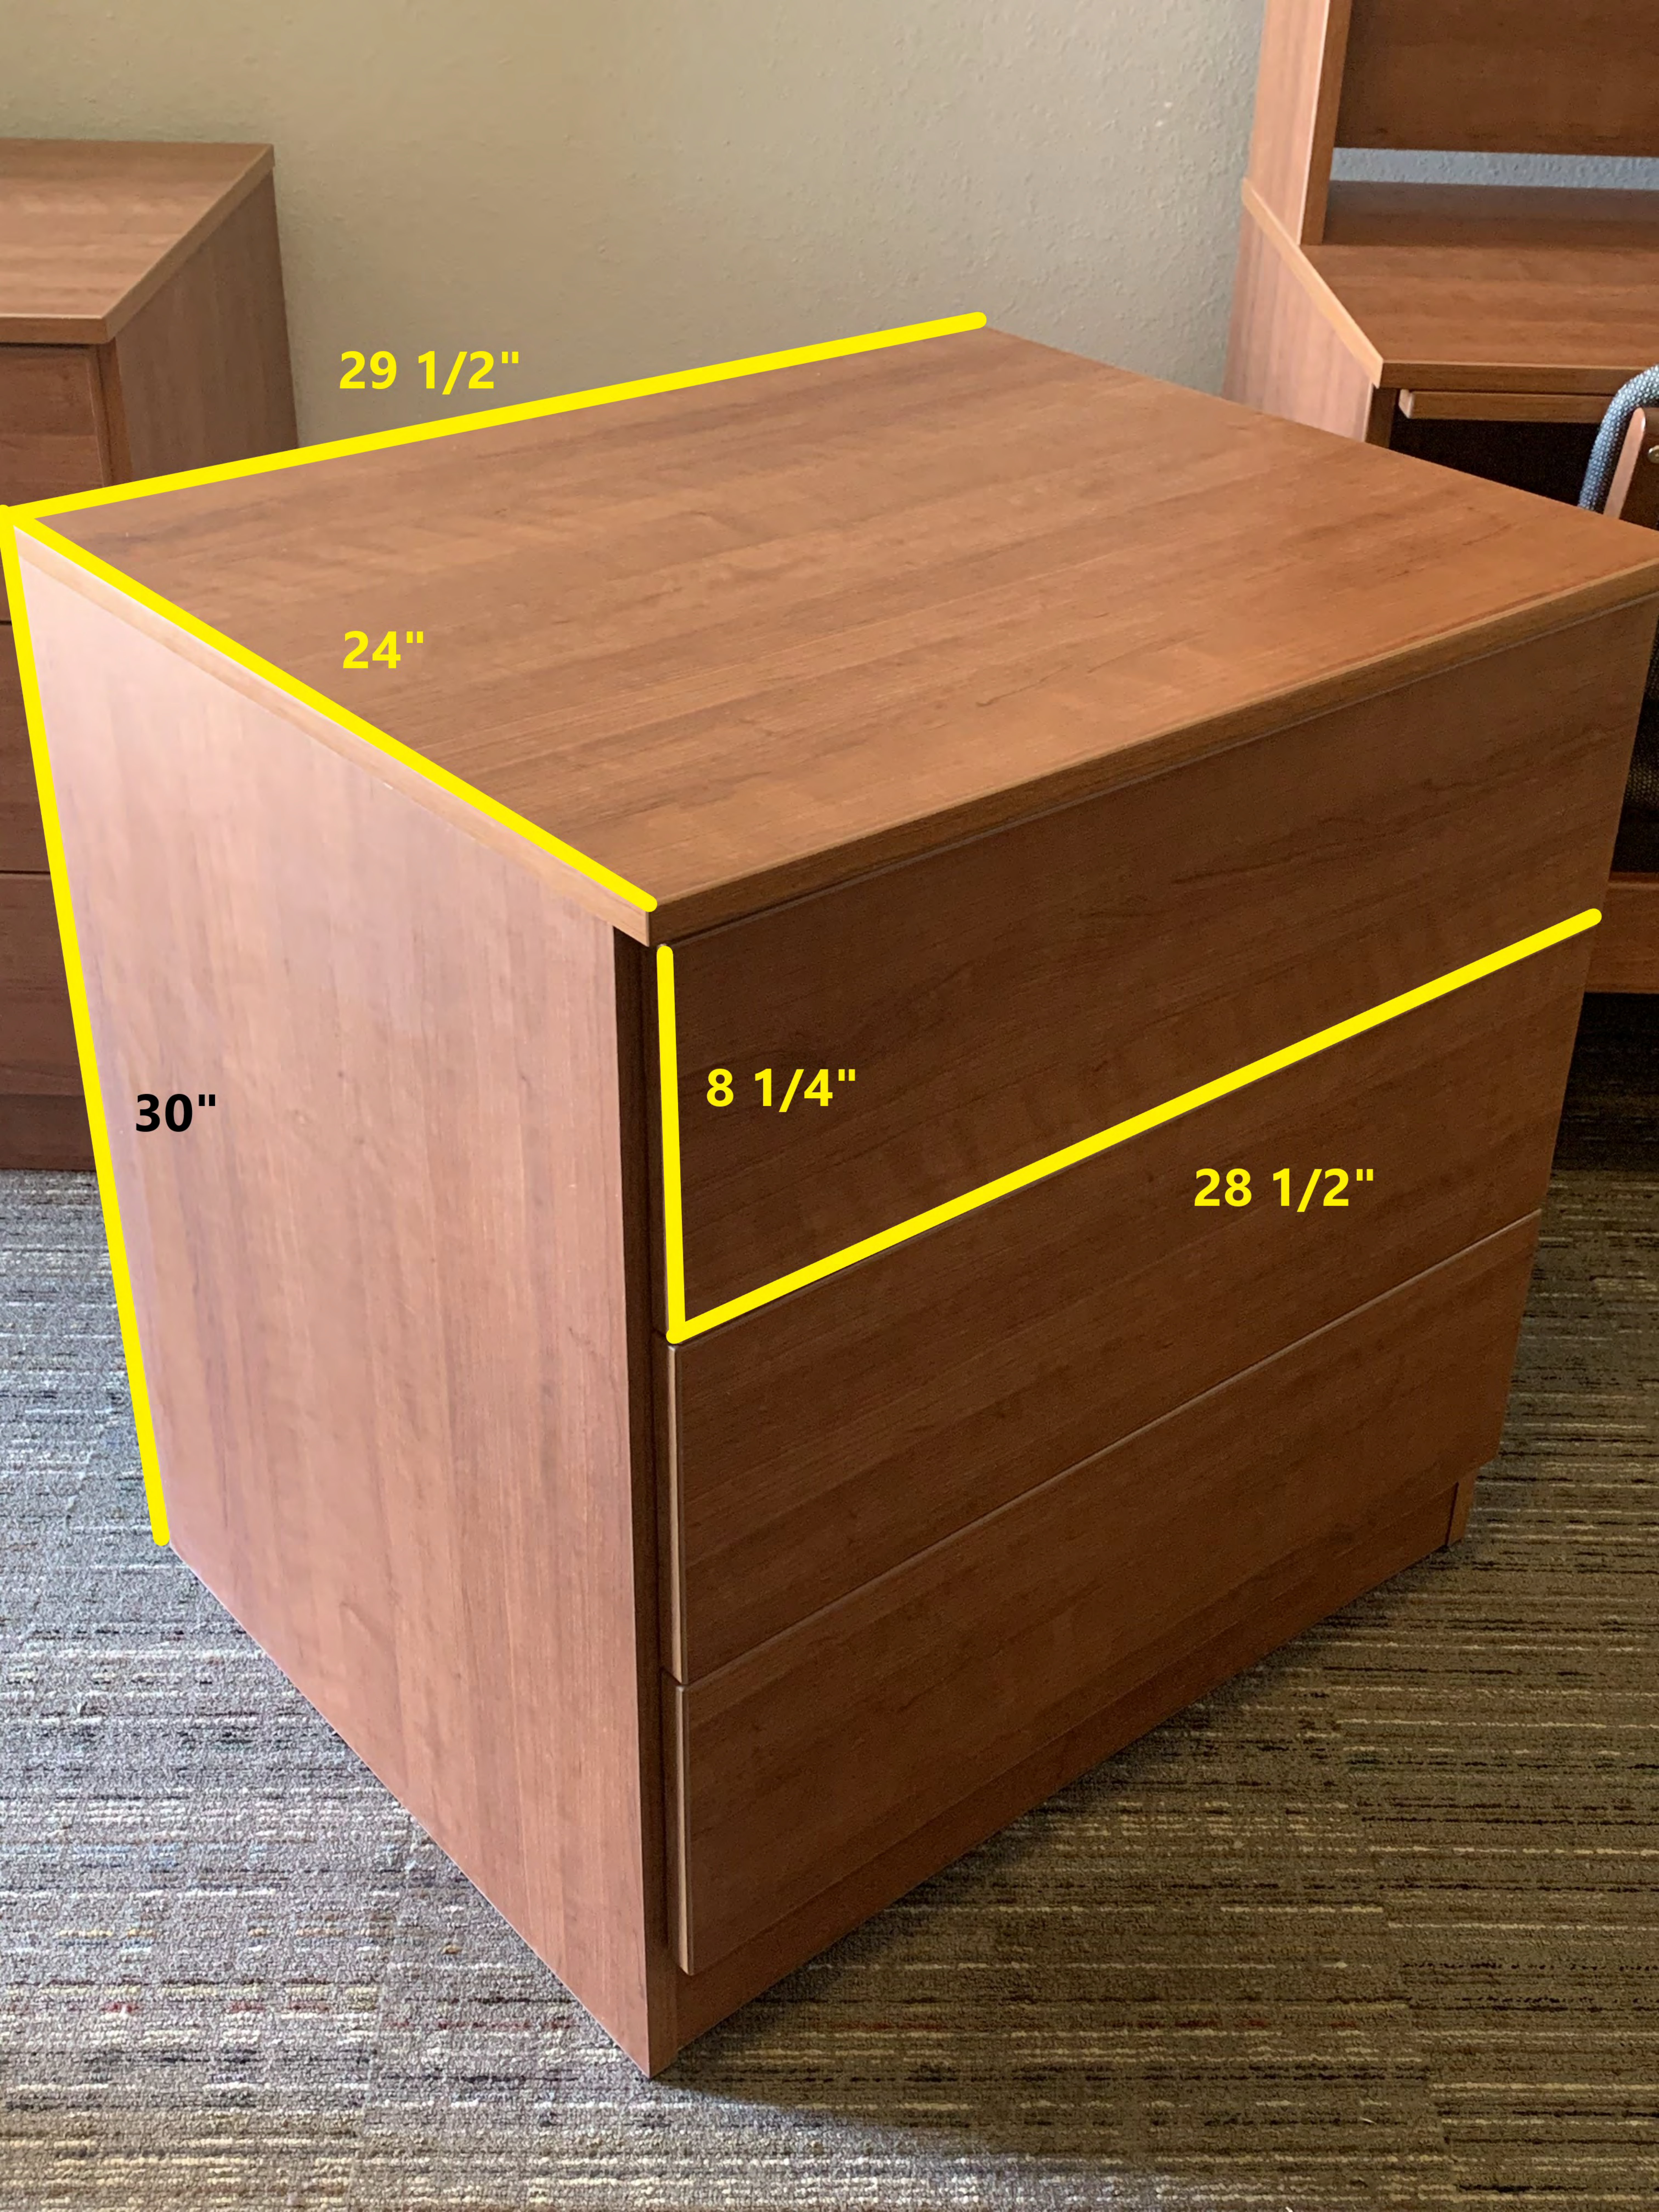

Adjustable Base

-At the tallest point it is 34" from the floor to the base of the bed

-At the tallest point the bed (including mattress) is 44.5"H

-Mattress is a Full

SUITE A

43"

18 1/2"

11 1/4"

84"

68 1/2"

24"

SUITE B

32"

24 1/4"

30"

13 1/2"

30 1/4"

29 1/2"

24"

30"

8 1/4"

28 1/2"

26 1/2"

20 3/4"

5 1/4"

***All dresser drawers
are the same size.**

17"

24"

30"

21"

22"

15 1/2"