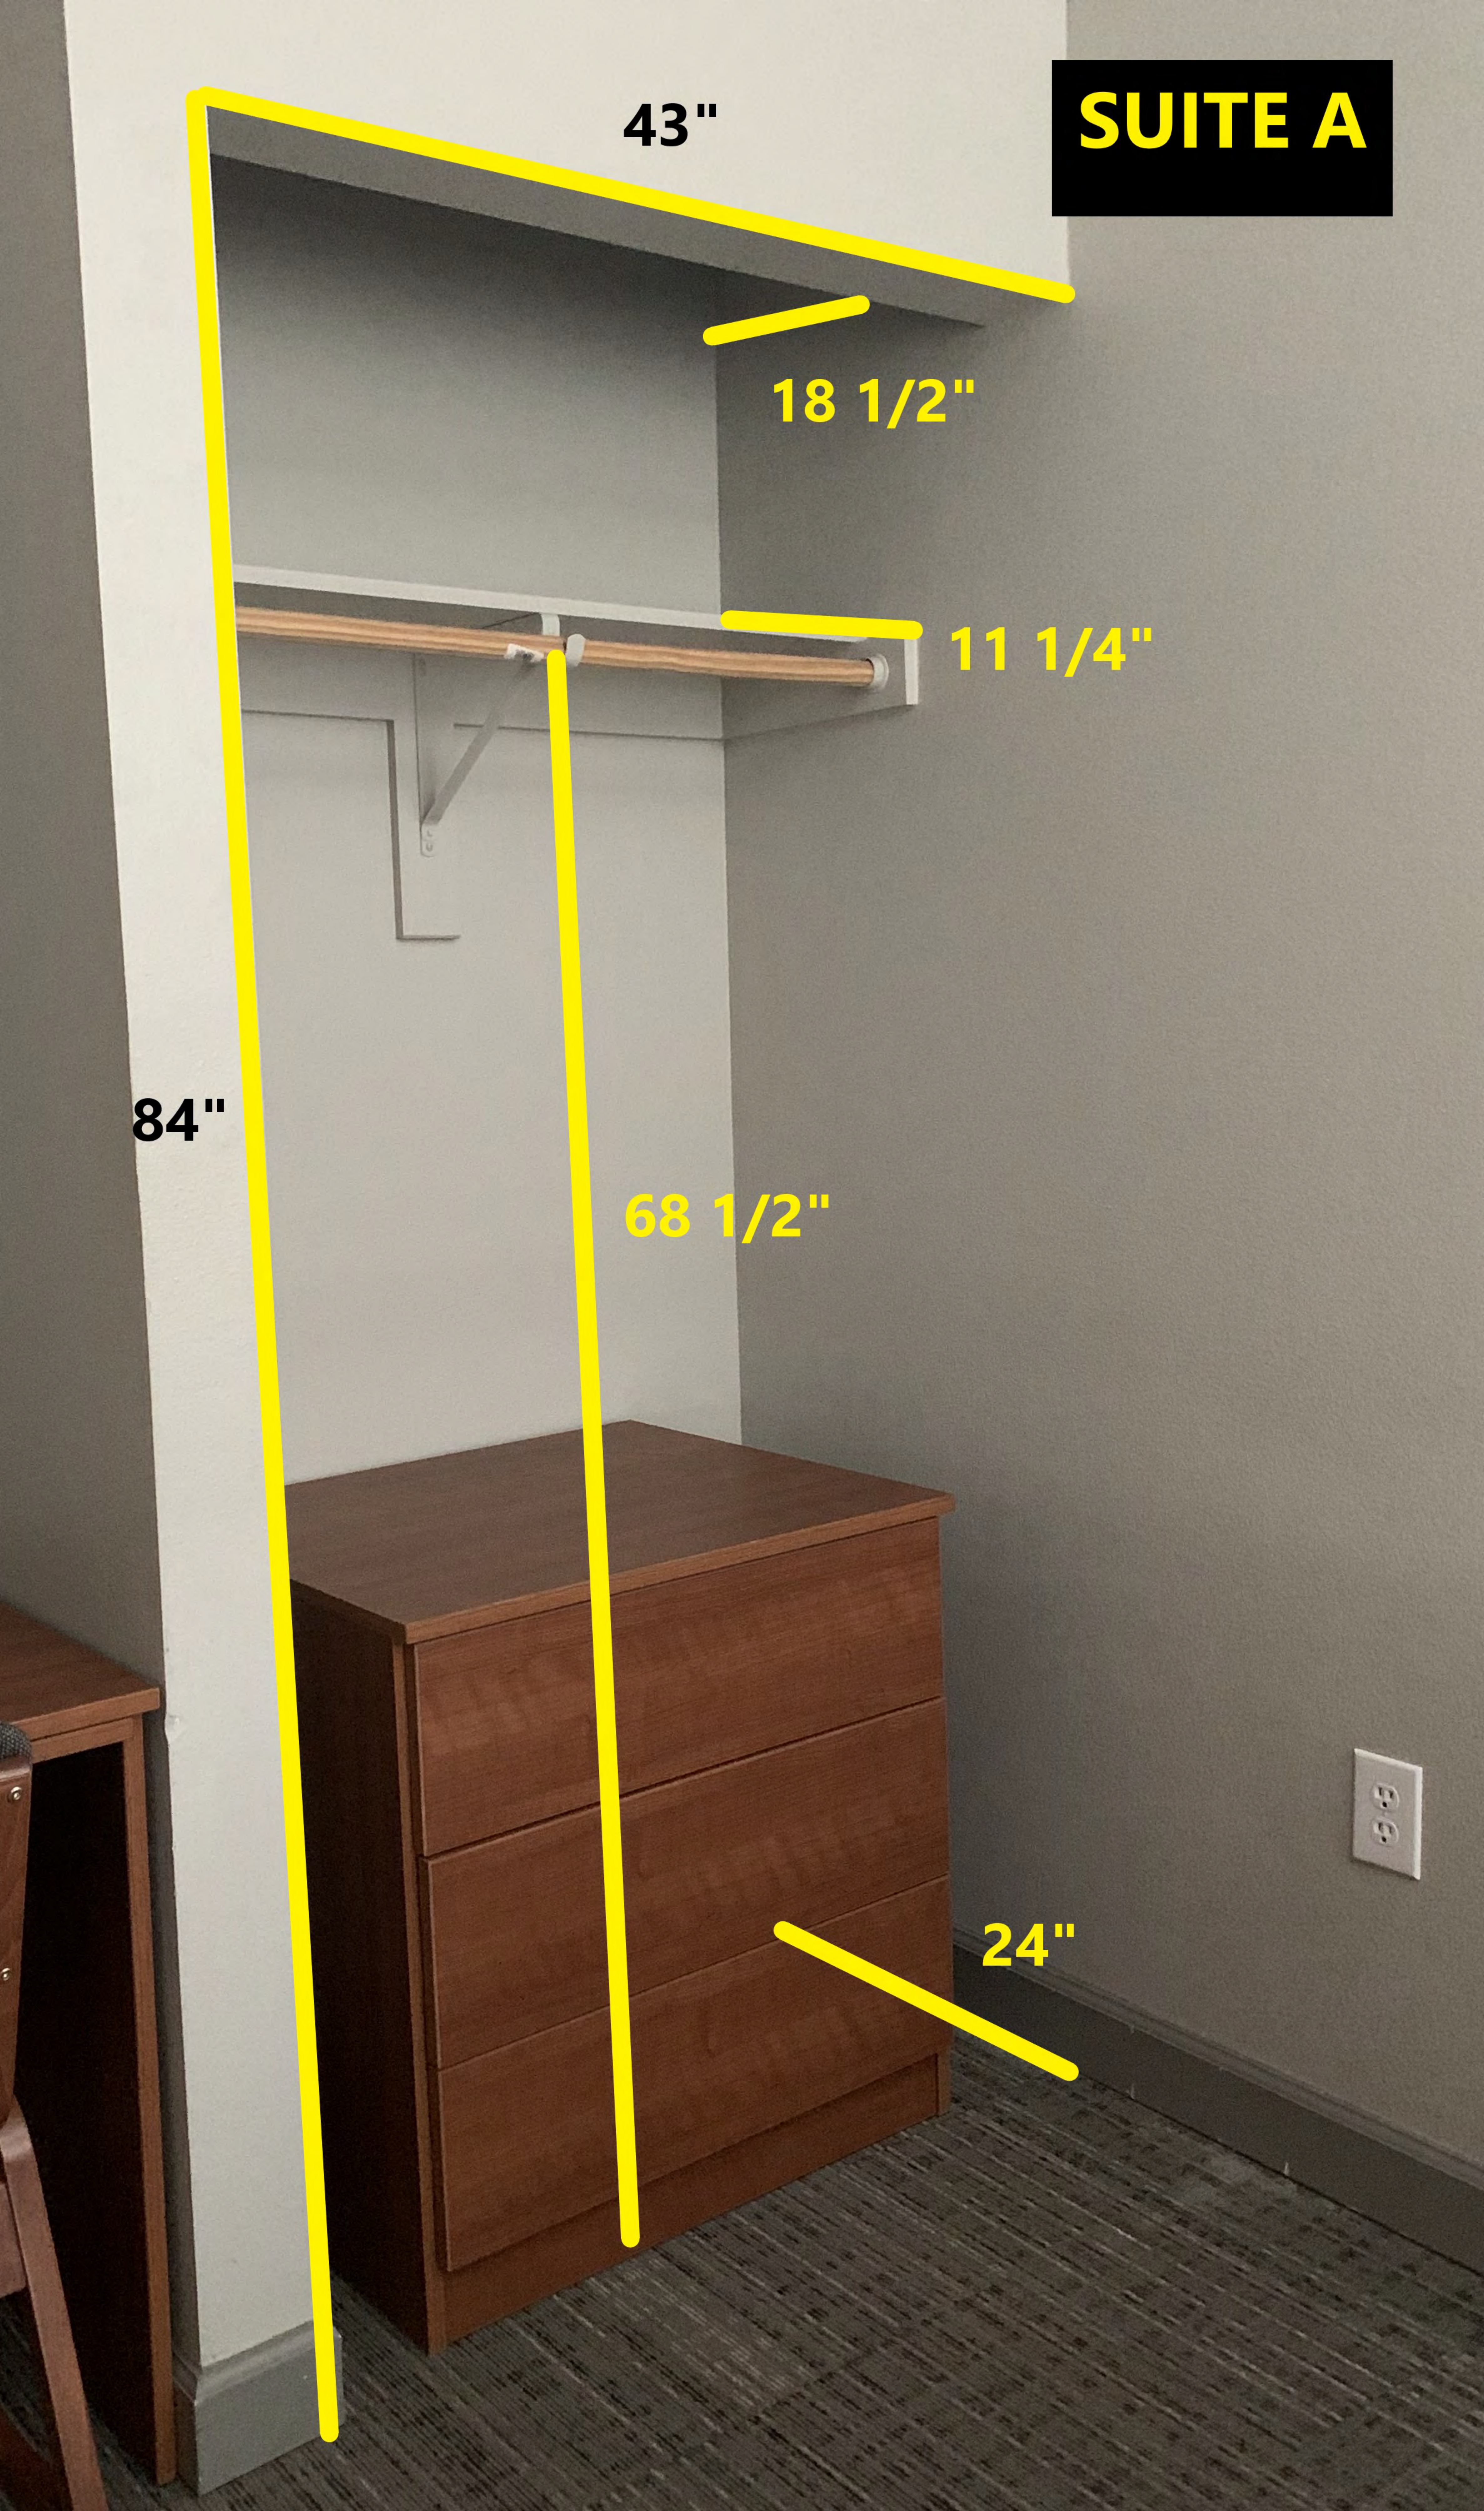

Adjustable Base

-At the tallest point it is 34" from the floor to the base of the bed

-At the tallest point the bed (including mattress) is 44.5"H

-Mattress is a Full

SUITE A

43"

18 1/2"

11 1/4"

84"

68 1/2"

24"

SUITE B

32"

24 1/4"

30"

13 1/2"

30 1/4"

29 1/2"

24"

30"

8 1/4"

28 1/2"

26 1/2"

20 3/4"

5 1/4"

***All dresser drawers
are the same size.**

17"

24"

30"

21"

22"

15 1/2"