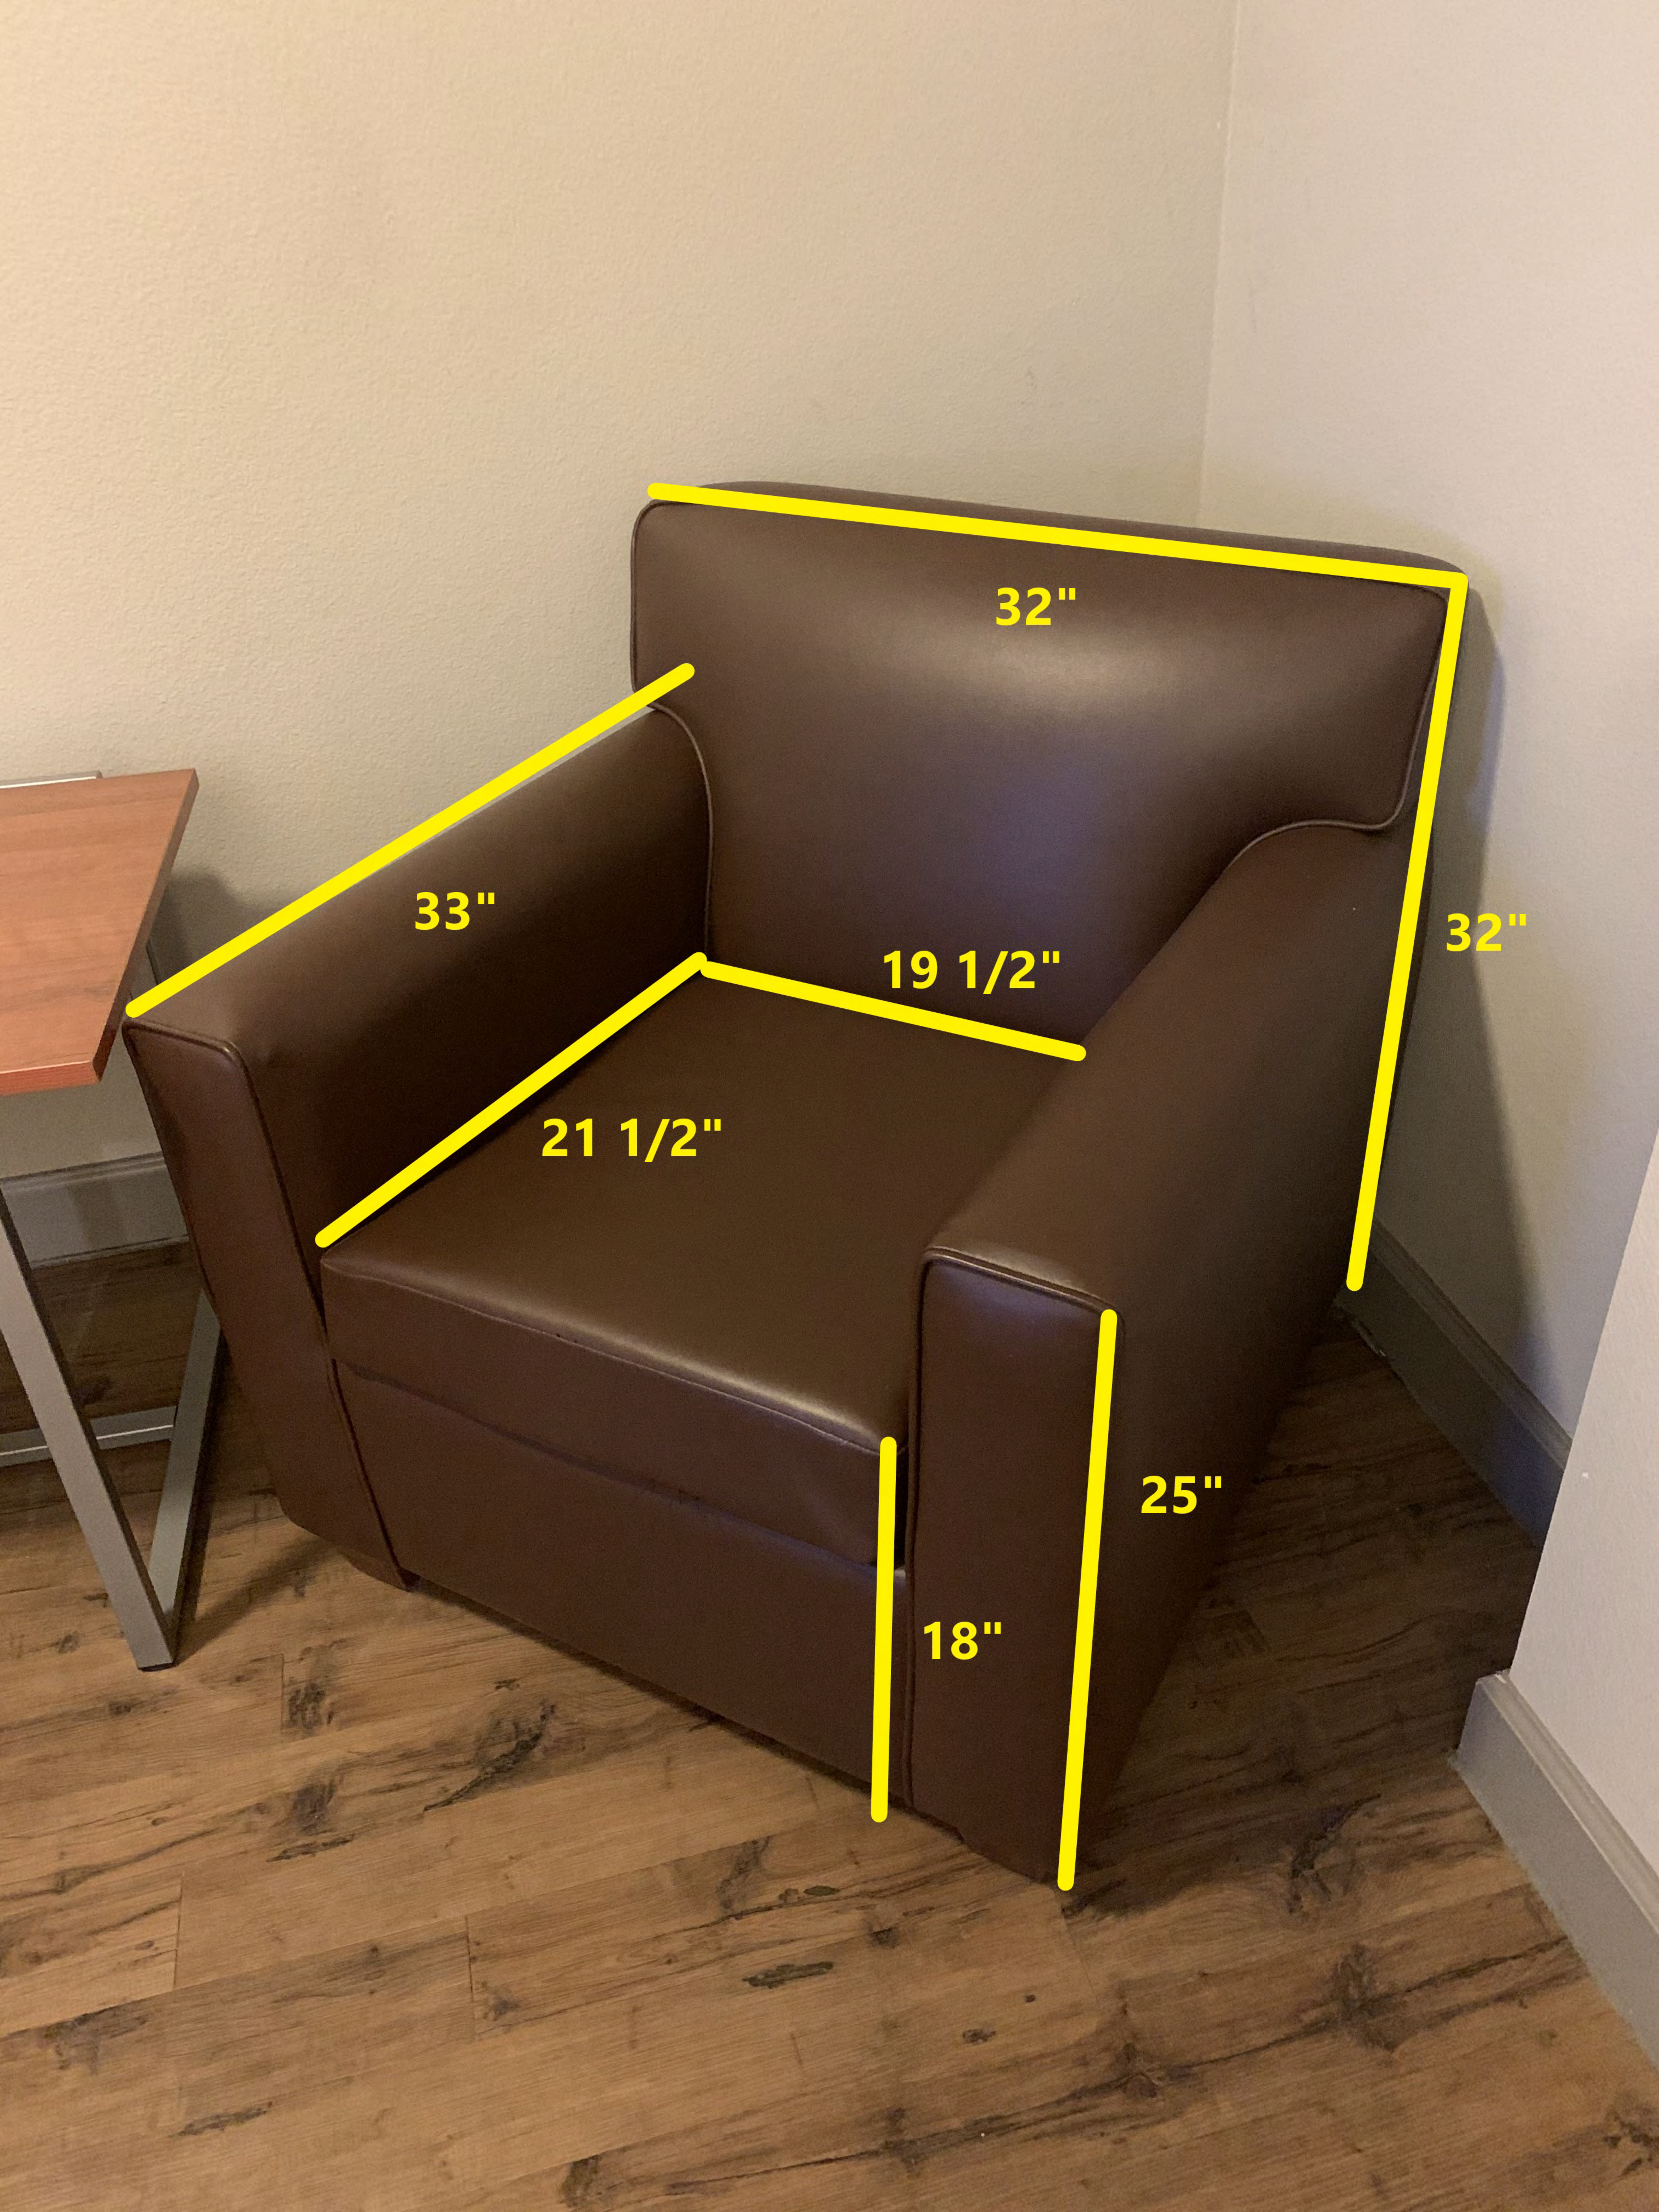

Adjustable Base

-At the tallest point it is 34" from the floor to the base of the bed

-At the tallest point the bed (including mattress) is 44.5"H

-Mattress is a Full

SUITE A

43"

18 1/2"

11 1/4"

5 1/4"

***All dresser drawers
are the same size.**

17"

24"

30"

21"

22"

15 1/2"

5 1/4"

20 3/4"

14"

65 1/2"

63"

51"

33"

32"

38 1/2"

22"

25"

18"

32"

33"

32"

19 1/2"