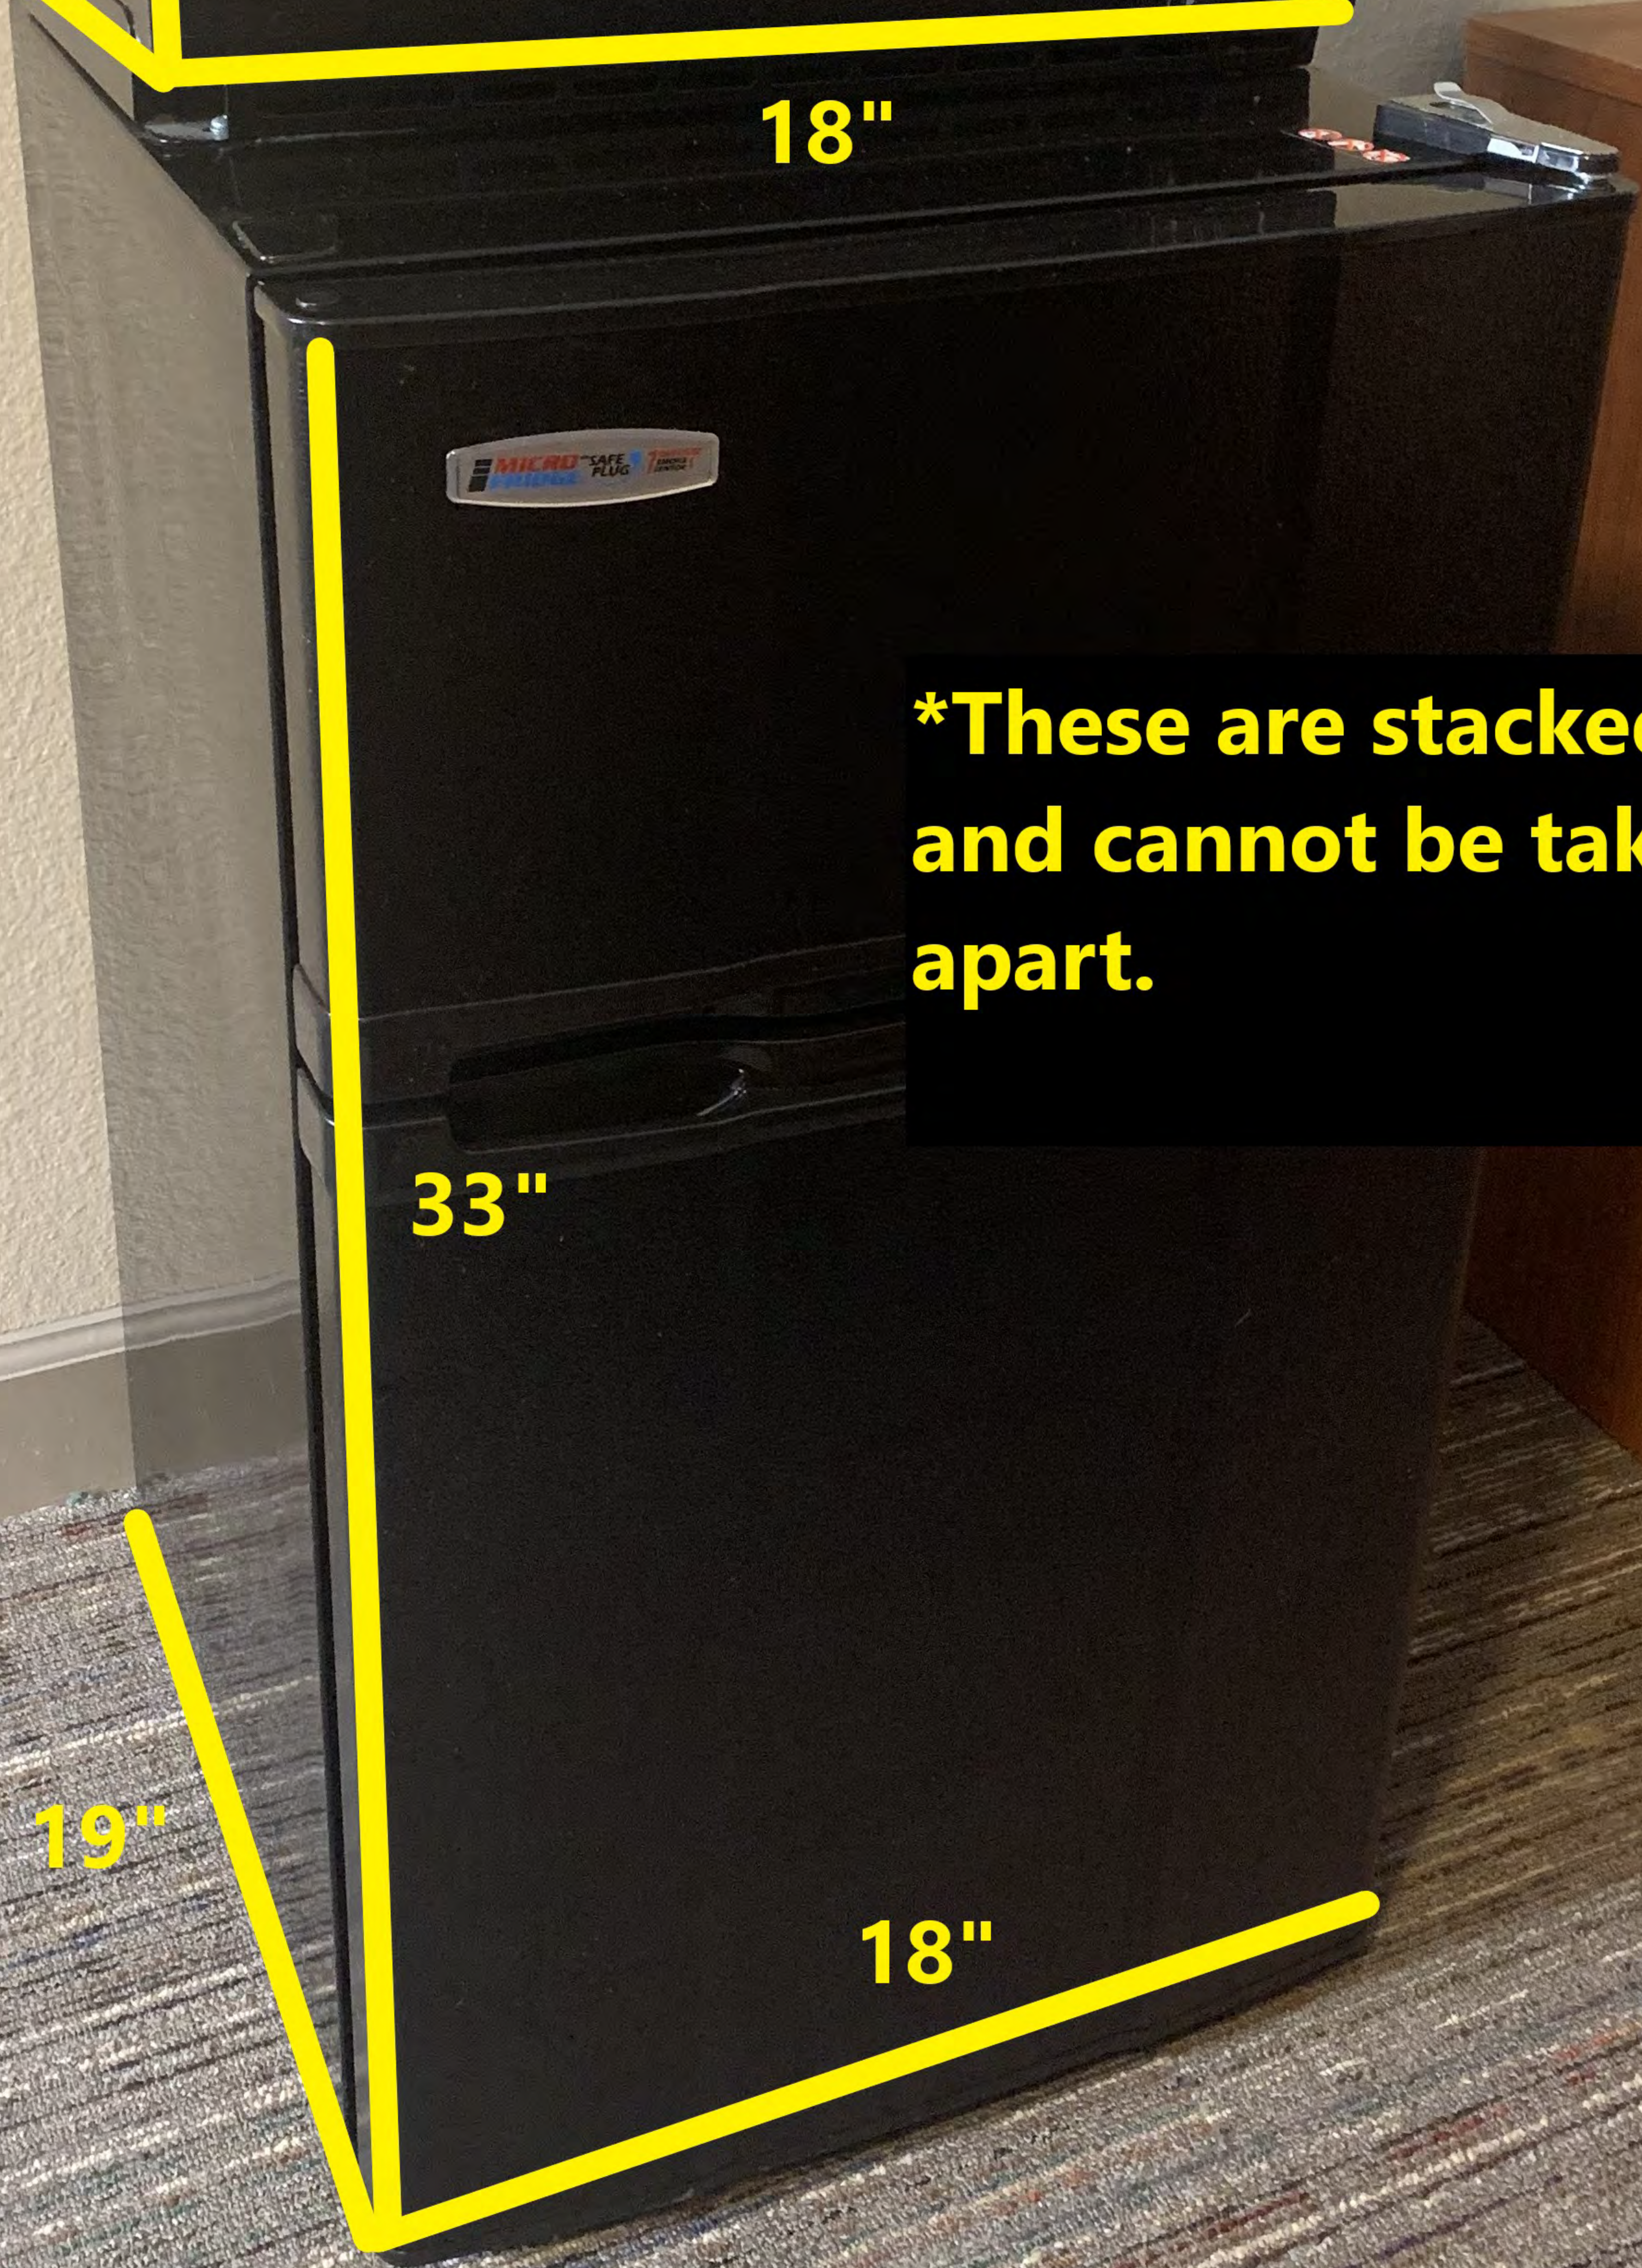

42"

24"

26"

18 1/2"

24"

24"

13 1/2"

24 1/2"

20"

32"

19 1/2"

6 1/4"

28 1/2"

10"

12 1/4"

18"

33"

18"

19"

***These are stacked and cannot be taken apart.**

7"

11"

11 1/2"

DO NOT OPERATE WITHOUT ROLLER GUIDE
AND GLASS TURNTABLE IN PLACE
MCP9672