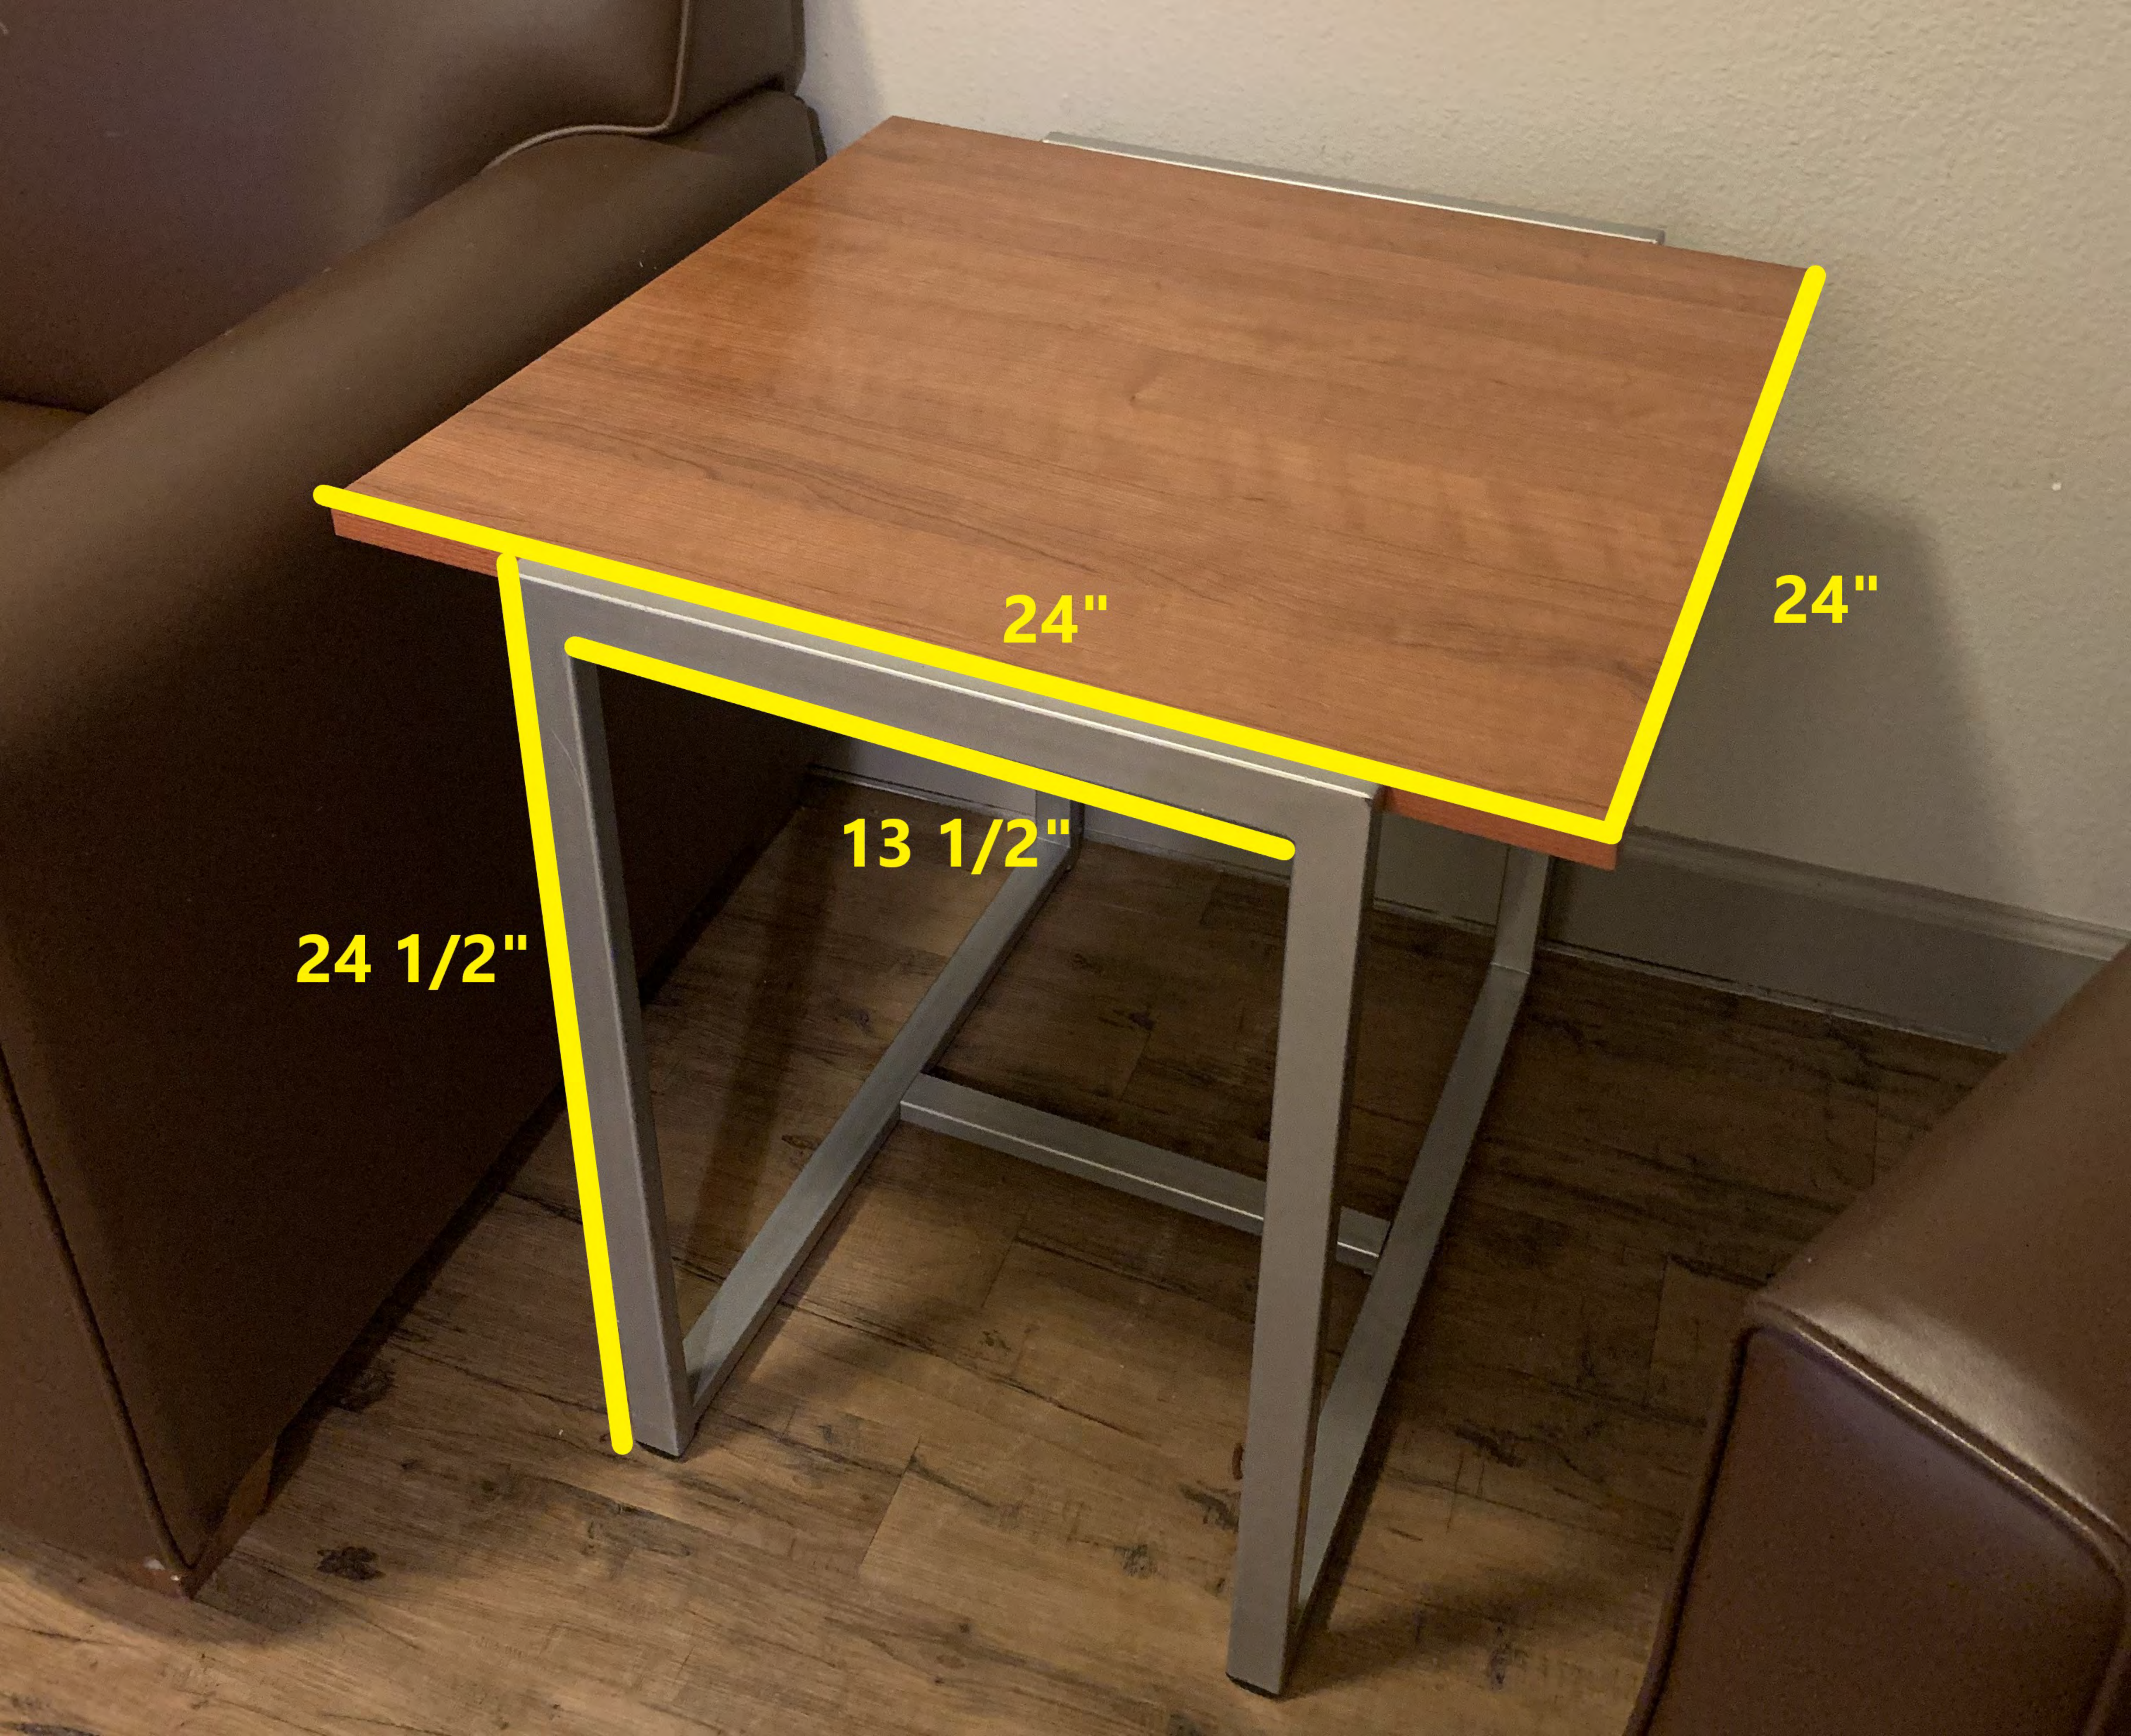

42"

24"

26"

18 1/2"

24"

24"

13 1/2"

24 1/2"

20"

32"

19 1/2"

6 1/4"

28 1/2"

10"

12 1/4"

18"

33"

18"

19"

***These are stacked and cannot be taken apart.**

7"

11"

11 1/2"

DO NOT OPERATE WITHOUT ROLLER GUIDE
AND GLASS TURNTABLE IN PLACE
MCP9672

*Middle and bottom drawers have the same measurements

26"

20 1/4"

18 1/2"

8 1/2"

12"

12 1/2"

28 1/2"