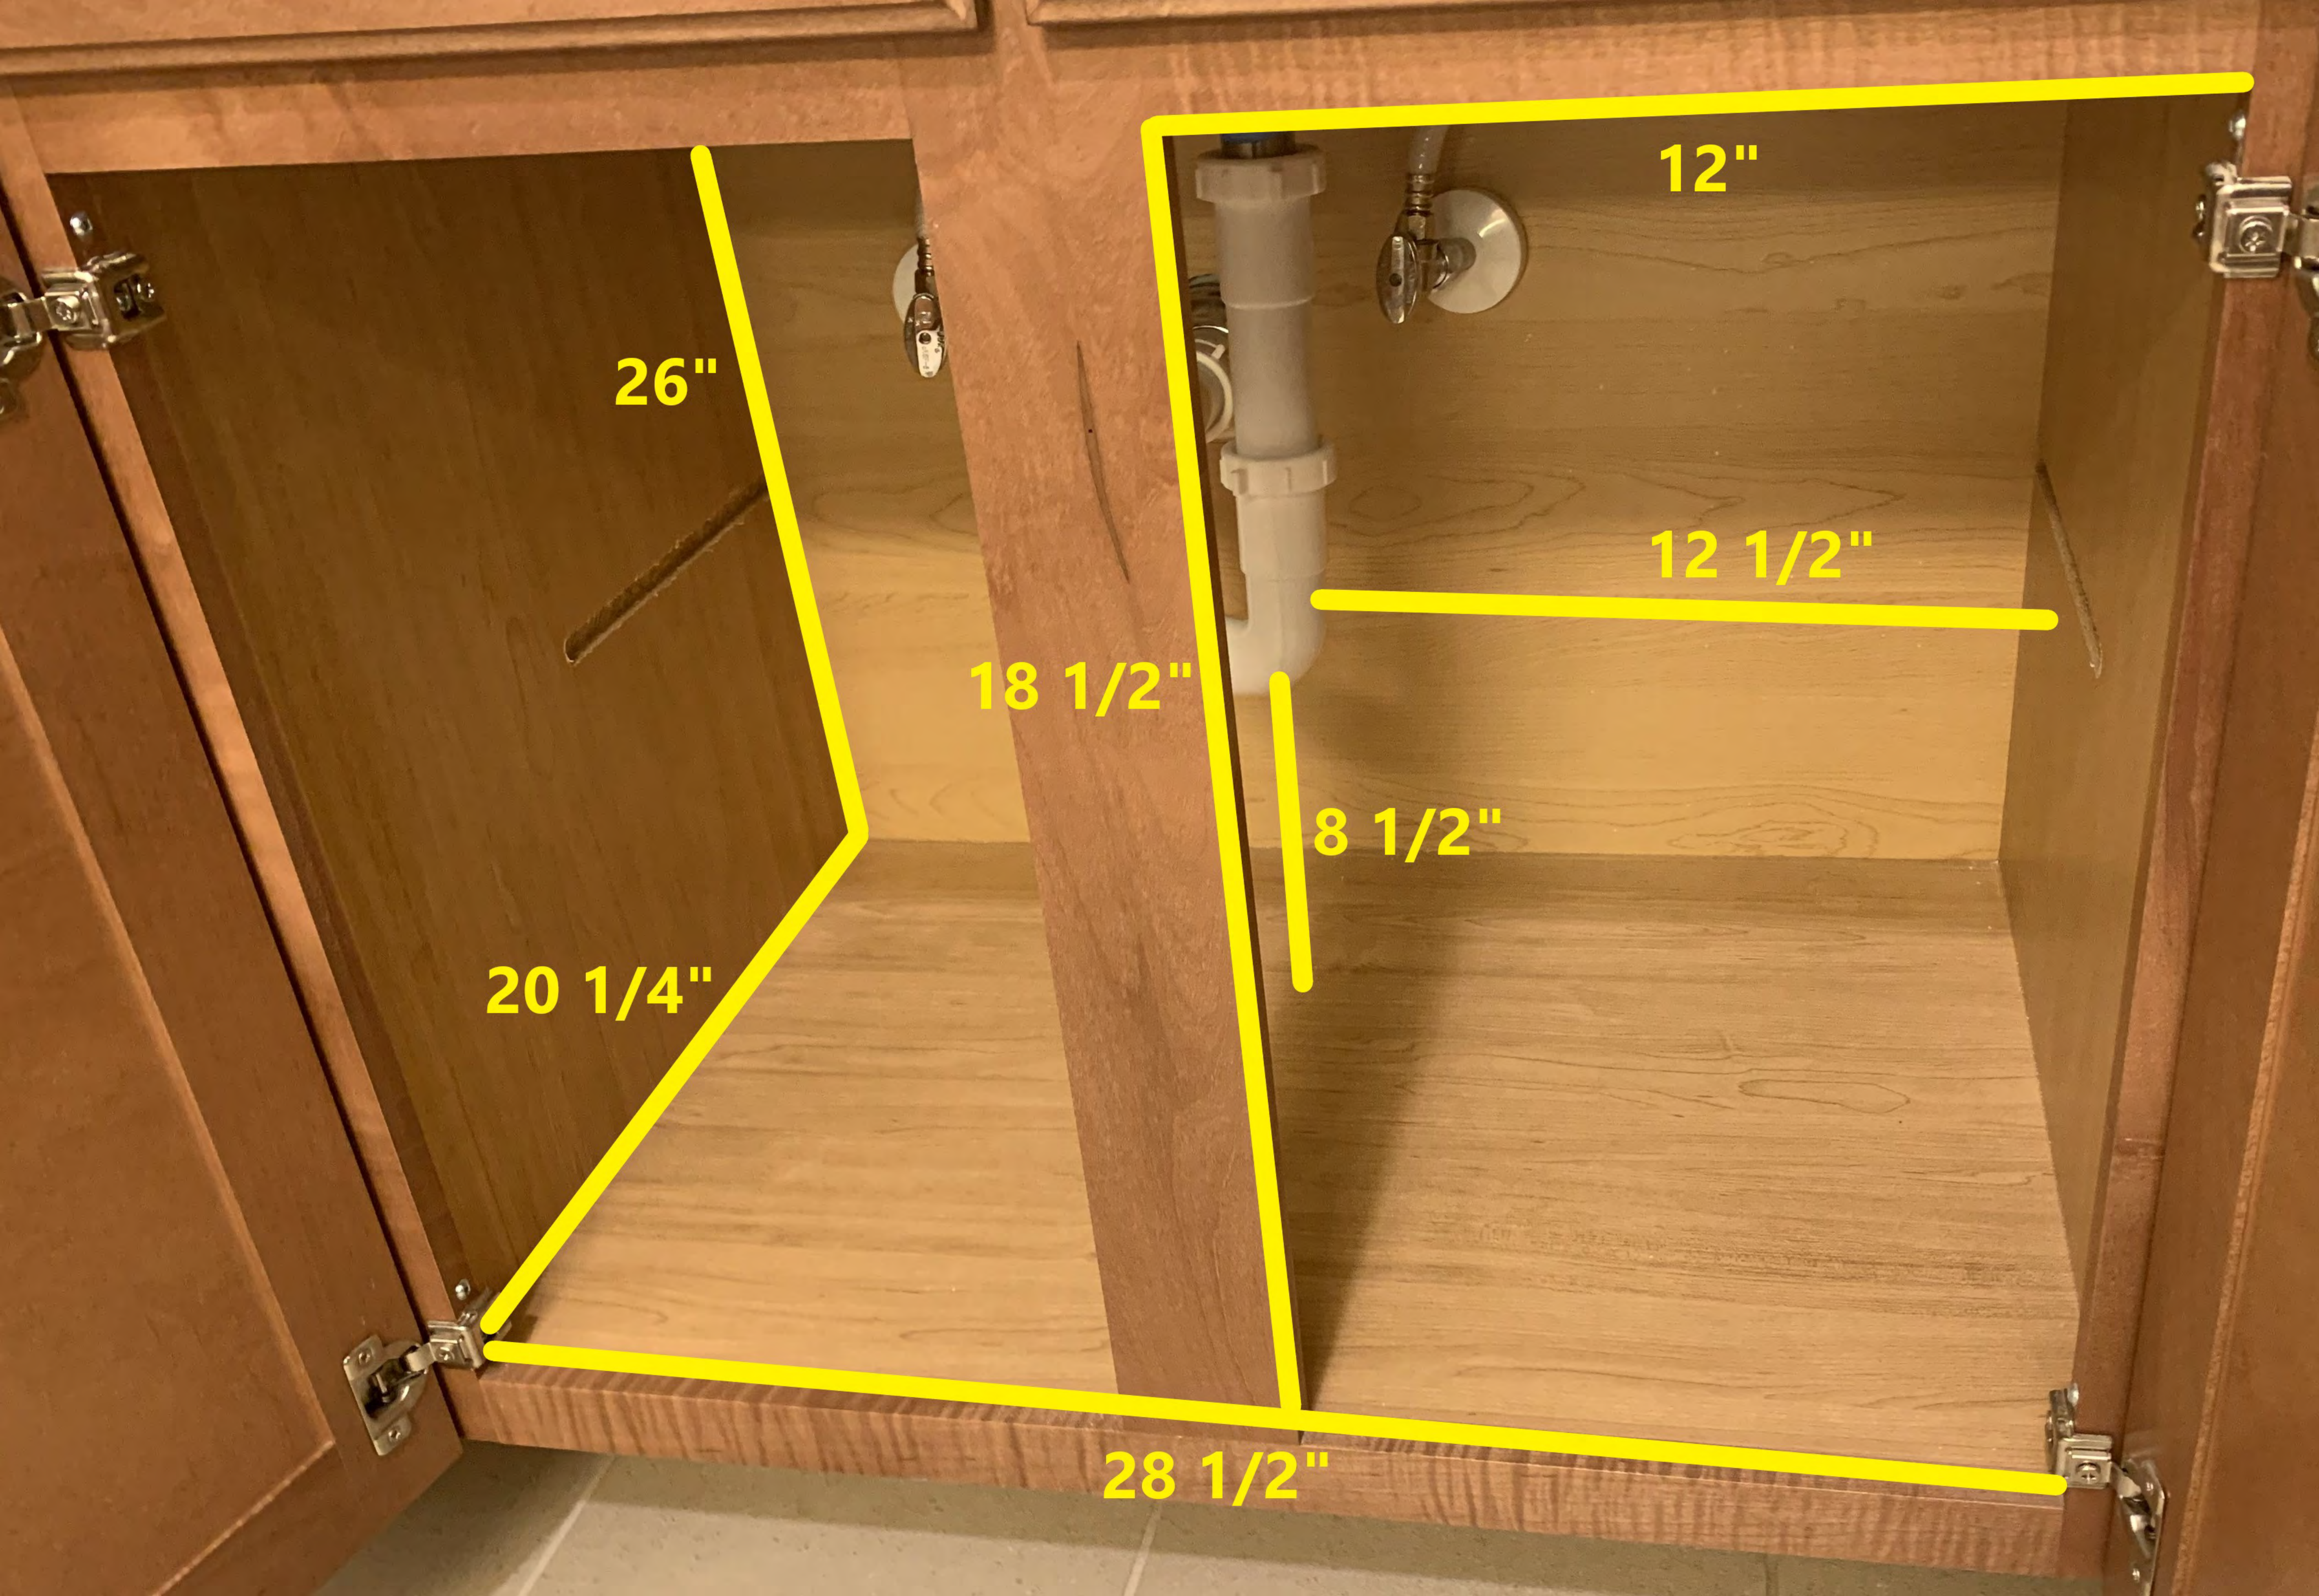

33"

18"

19"

***These are stacked and cannot be taken apart.**

7"

11"

11 1/2"

DO NOT OPERATE WITHOUT ROLLER GUIDE
AND GLASS TURNTABLE IN PLACE
MCP9672

MICRO-SAFE FRIDGE
PLUG DEFENSE (SMOKE SENSOR)

Top control panel of the refrigerator with various buttons and knobs.

19"

14"

15"

48"

32"

21 3/4"

43"

33"

2 1/2"

18 1/2"

4"

6 1/2"

18 1/2"

4"

*Middle and bottom drawers have the same measurements

26"

20 1/4"

18 1/2"

8 1/2"

12"

12 1/2"

28 1/2"