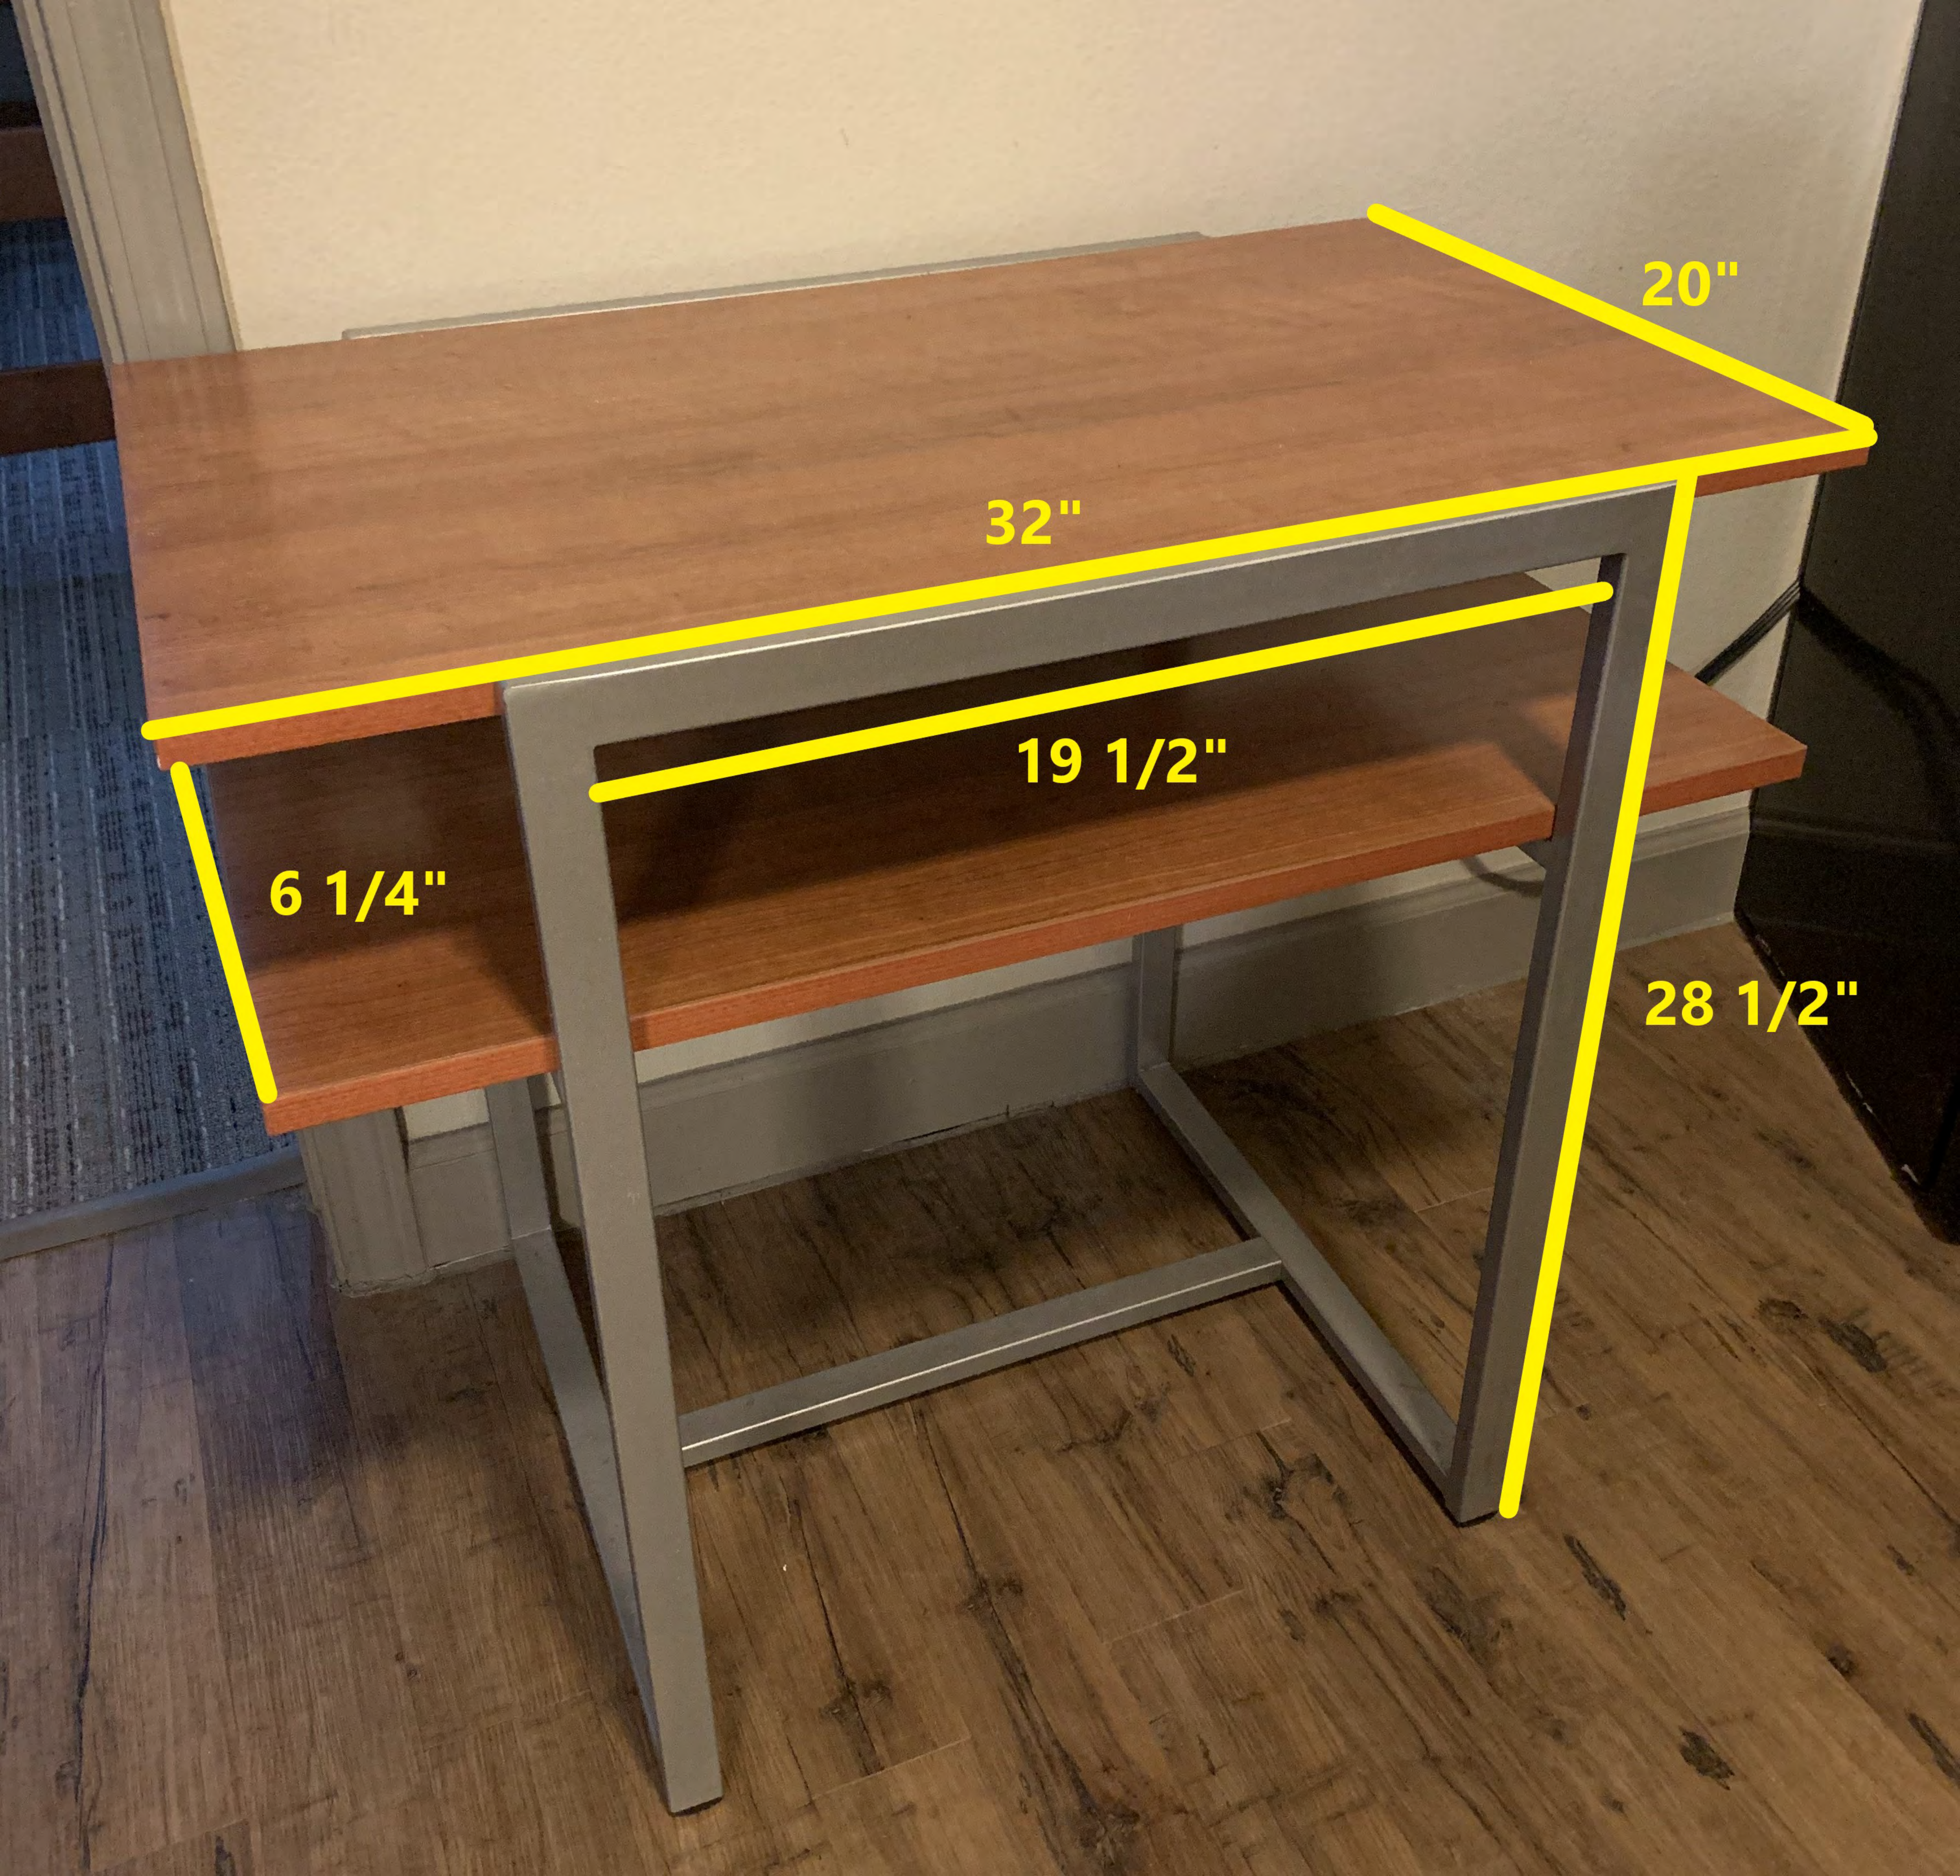

42"

24"

26"

18 1/2"

24"

24"

13 1/2"

24 1/2"

20"

32"

19 1/2"

6 1/4"

28 1/2"

10"

12 1/4"

18"

33"

18"

19"

***These are stacked and cannot be taken apart.**

7"

11"

11 1/2"

DO NOT OPERATE WITHOUT ROLLER GUIDE
AND GLASS TURNTABLE IN PLACE
MCP9672

*Middle and bottom drawers have the same measurements

26"

20 1/4"

18 1/2"

8 1/2"

12"

12 1/2"

28 1/2"