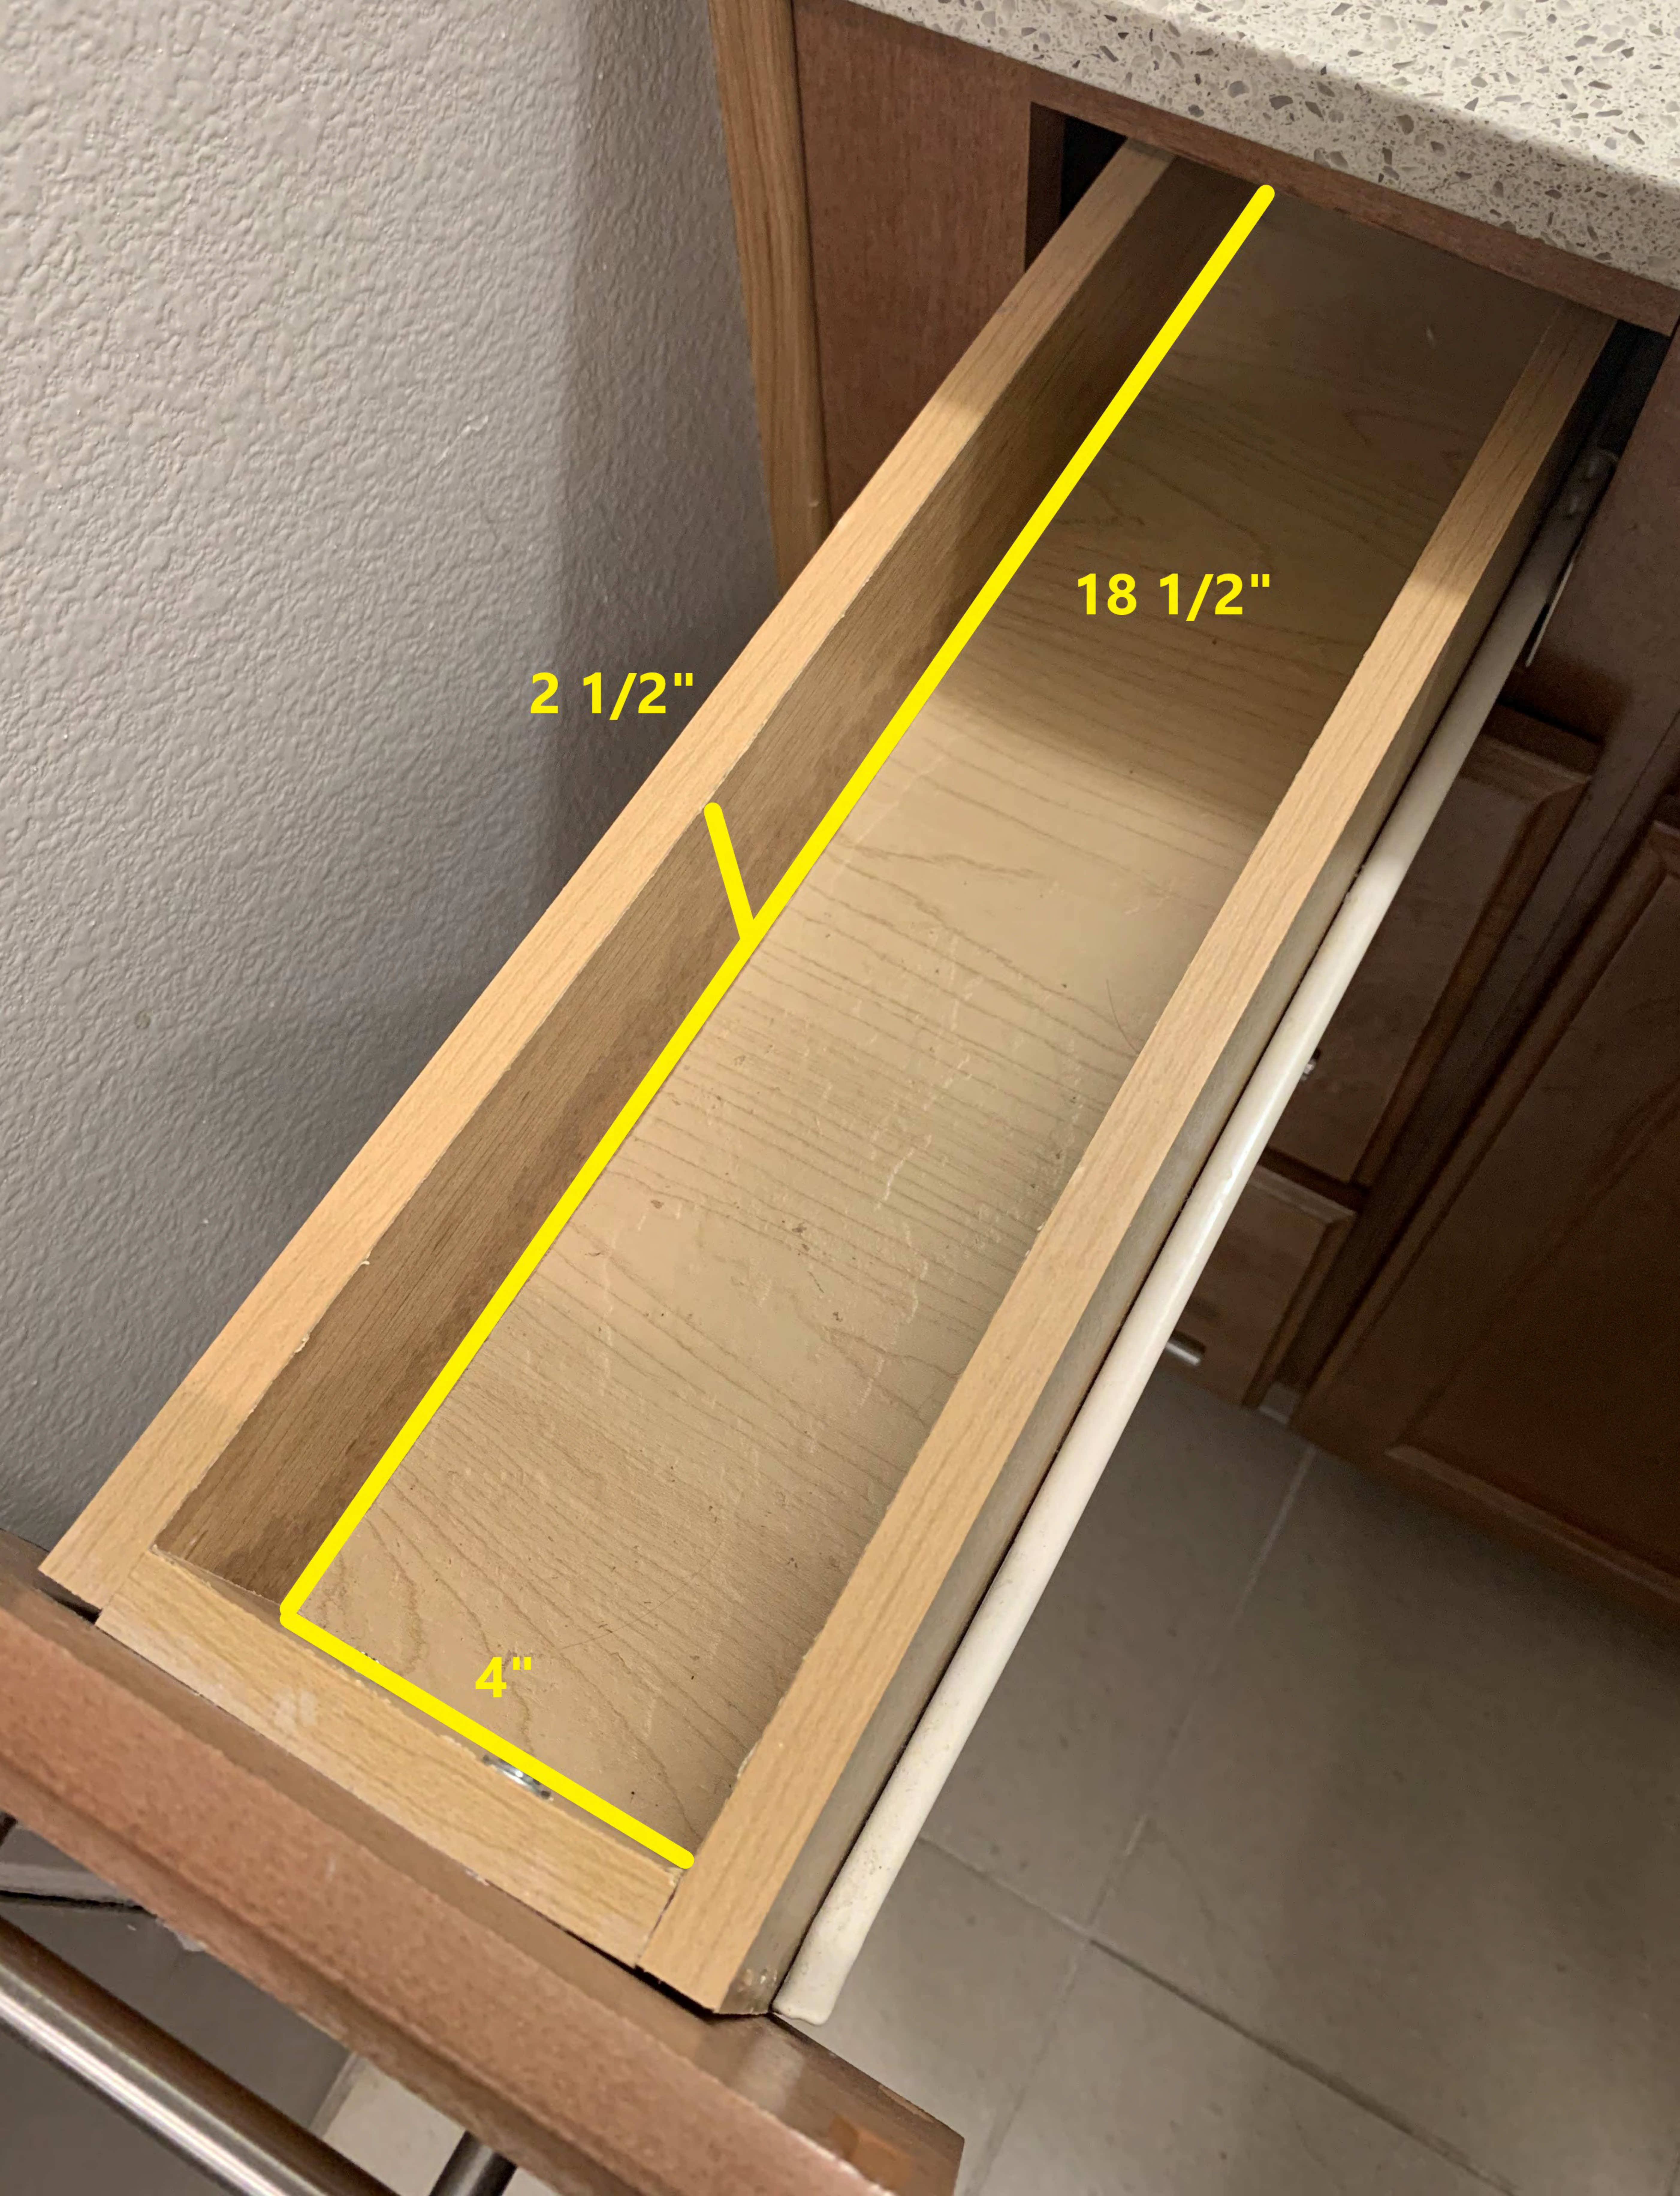

20"

32"

19 1/2"

6 1/4"

28 1/2"

10"

12 1/4"

18"

33"

18"

19"

***These are stacked and cannot be taken apart.**

7"

11"

11 1/2"

DO NOT OPERATE WITHOUT ROLLER GUIDE
AND GLASS TURNTABLE IN PLACE
MCP9672

43"

33"

2 1/2"

18 1/2"

4"

6 1/2"

18 1/2"

4"

*Middle and bottom drawers have the same measurements

26"

20 1/4"

18 1/2"

8 1/2"

12"

12 1/2"

28 1/2"