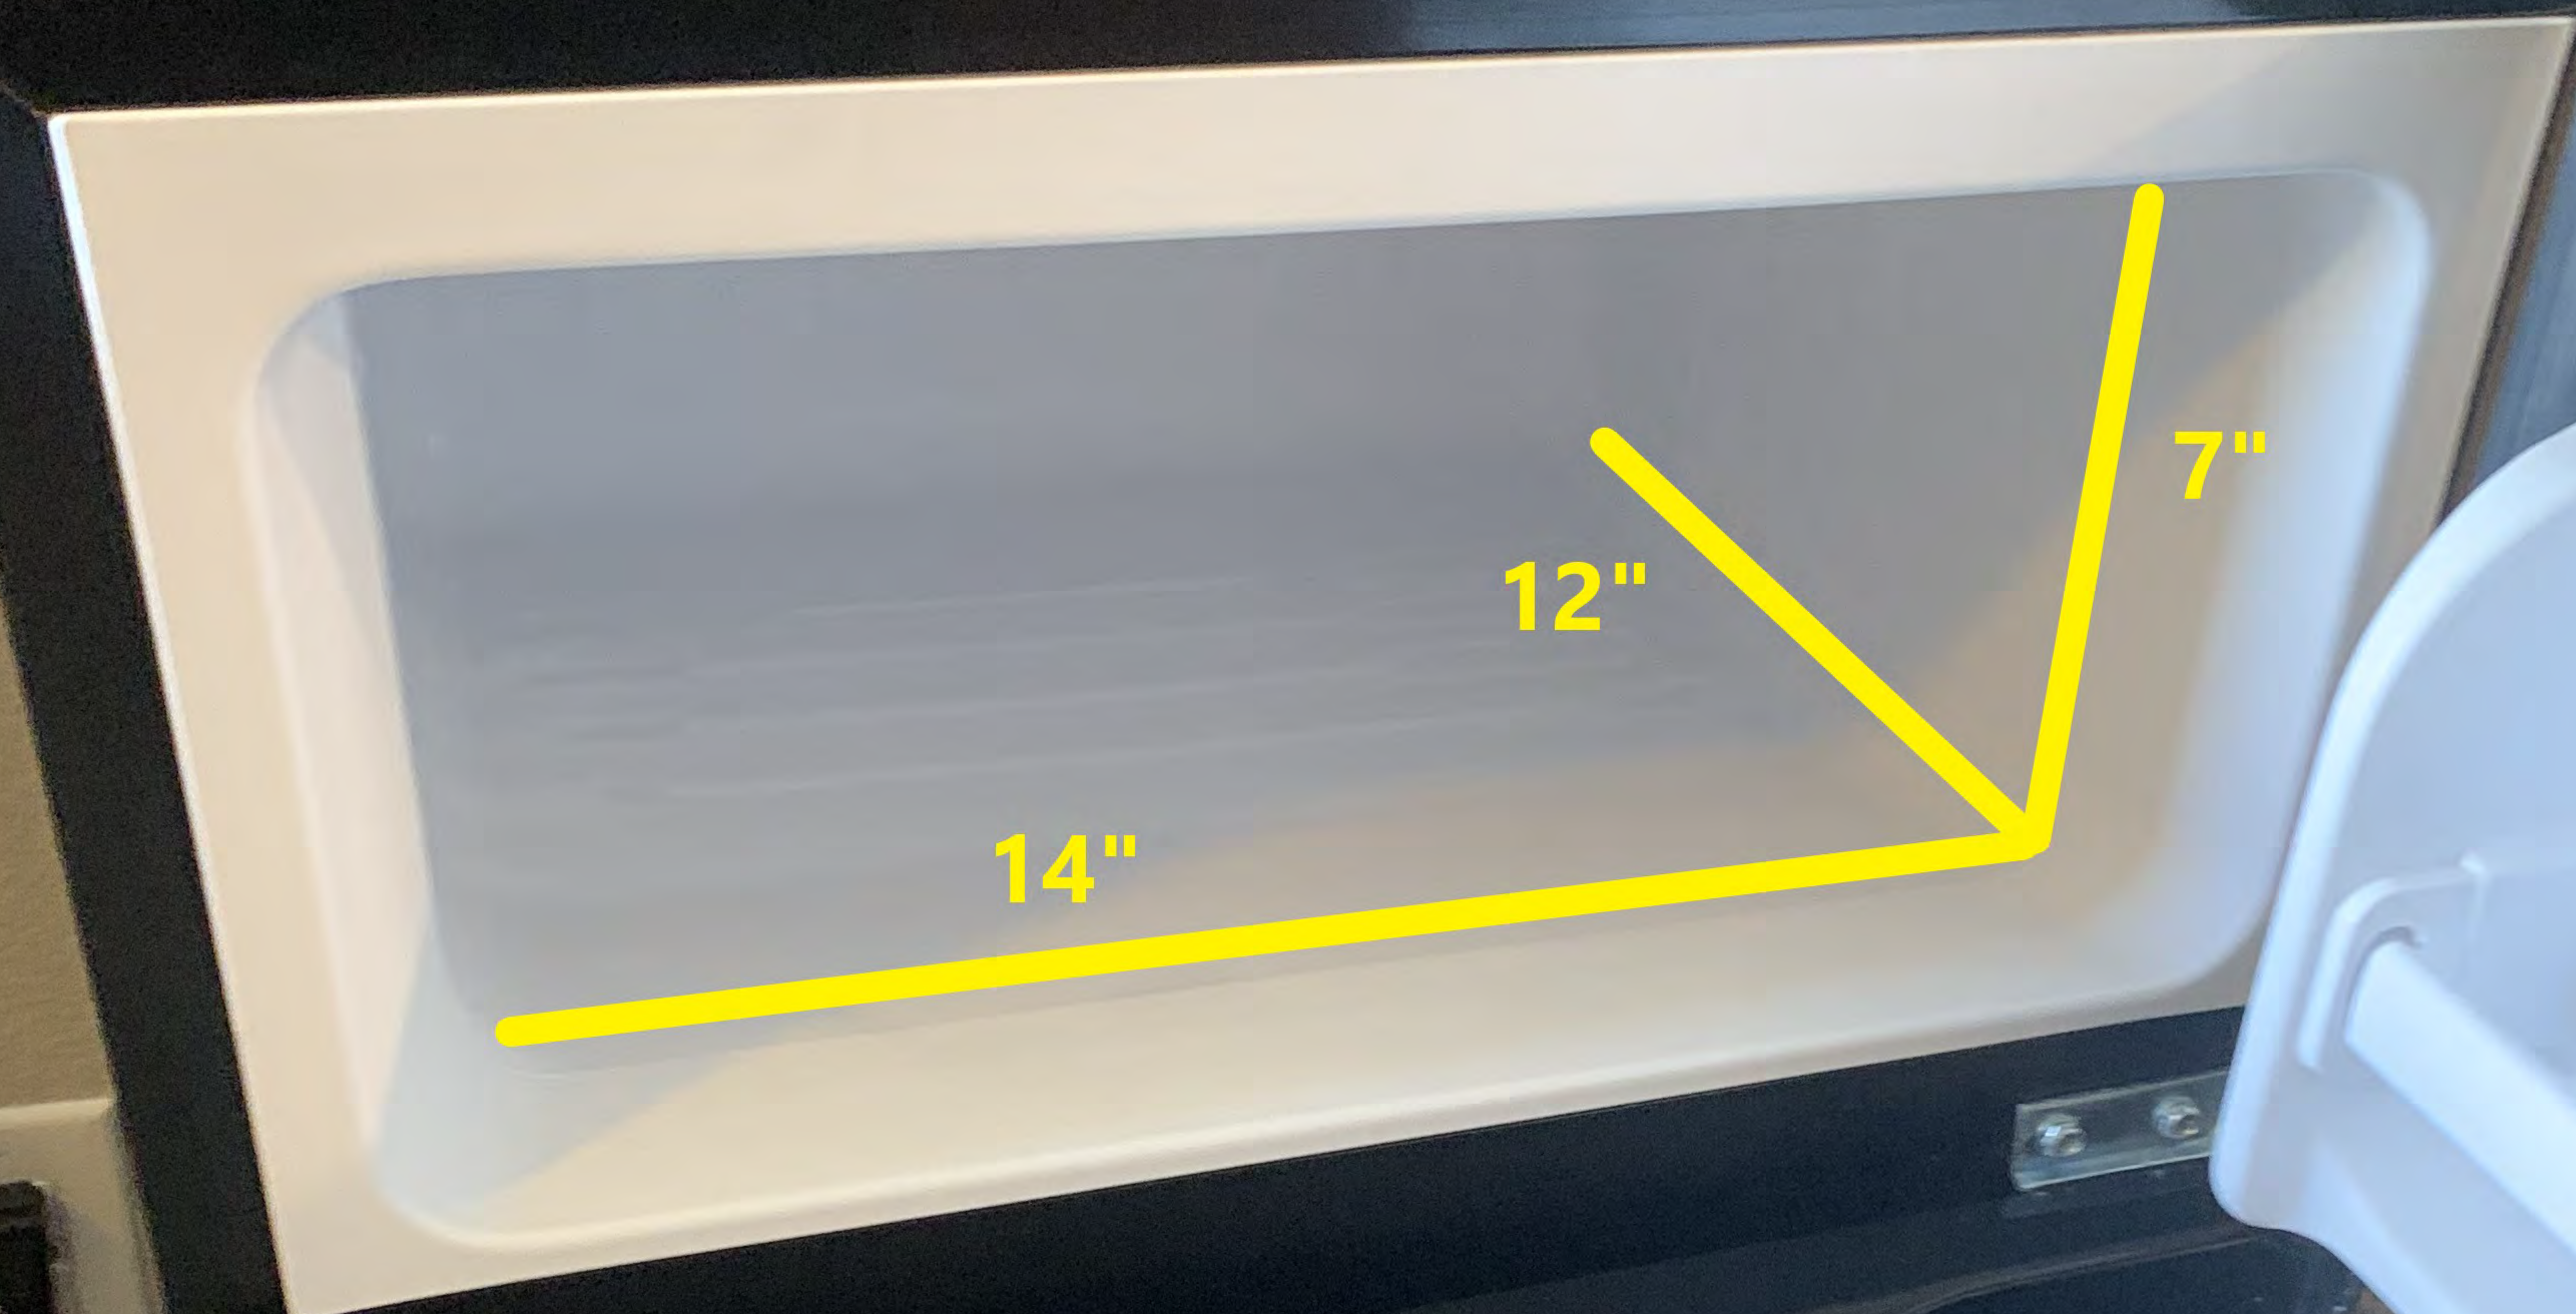

33"

18"

19"

***These are stacked and cannot be taken apart.**

7"

11"

11 1/2"

DO NOT OPERATE WITHOUT ROLLER GUIDE
AND GLASS TURNTABLE IN PLACE
MCP9672

MICRO-SAFE FRIDGE
PLUG DEFENSE (SMOKE SENSOR)

Top control panel of the refrigerator with various buttons and knobs.

19"

14"

15"

48"

32"

21 3/4"