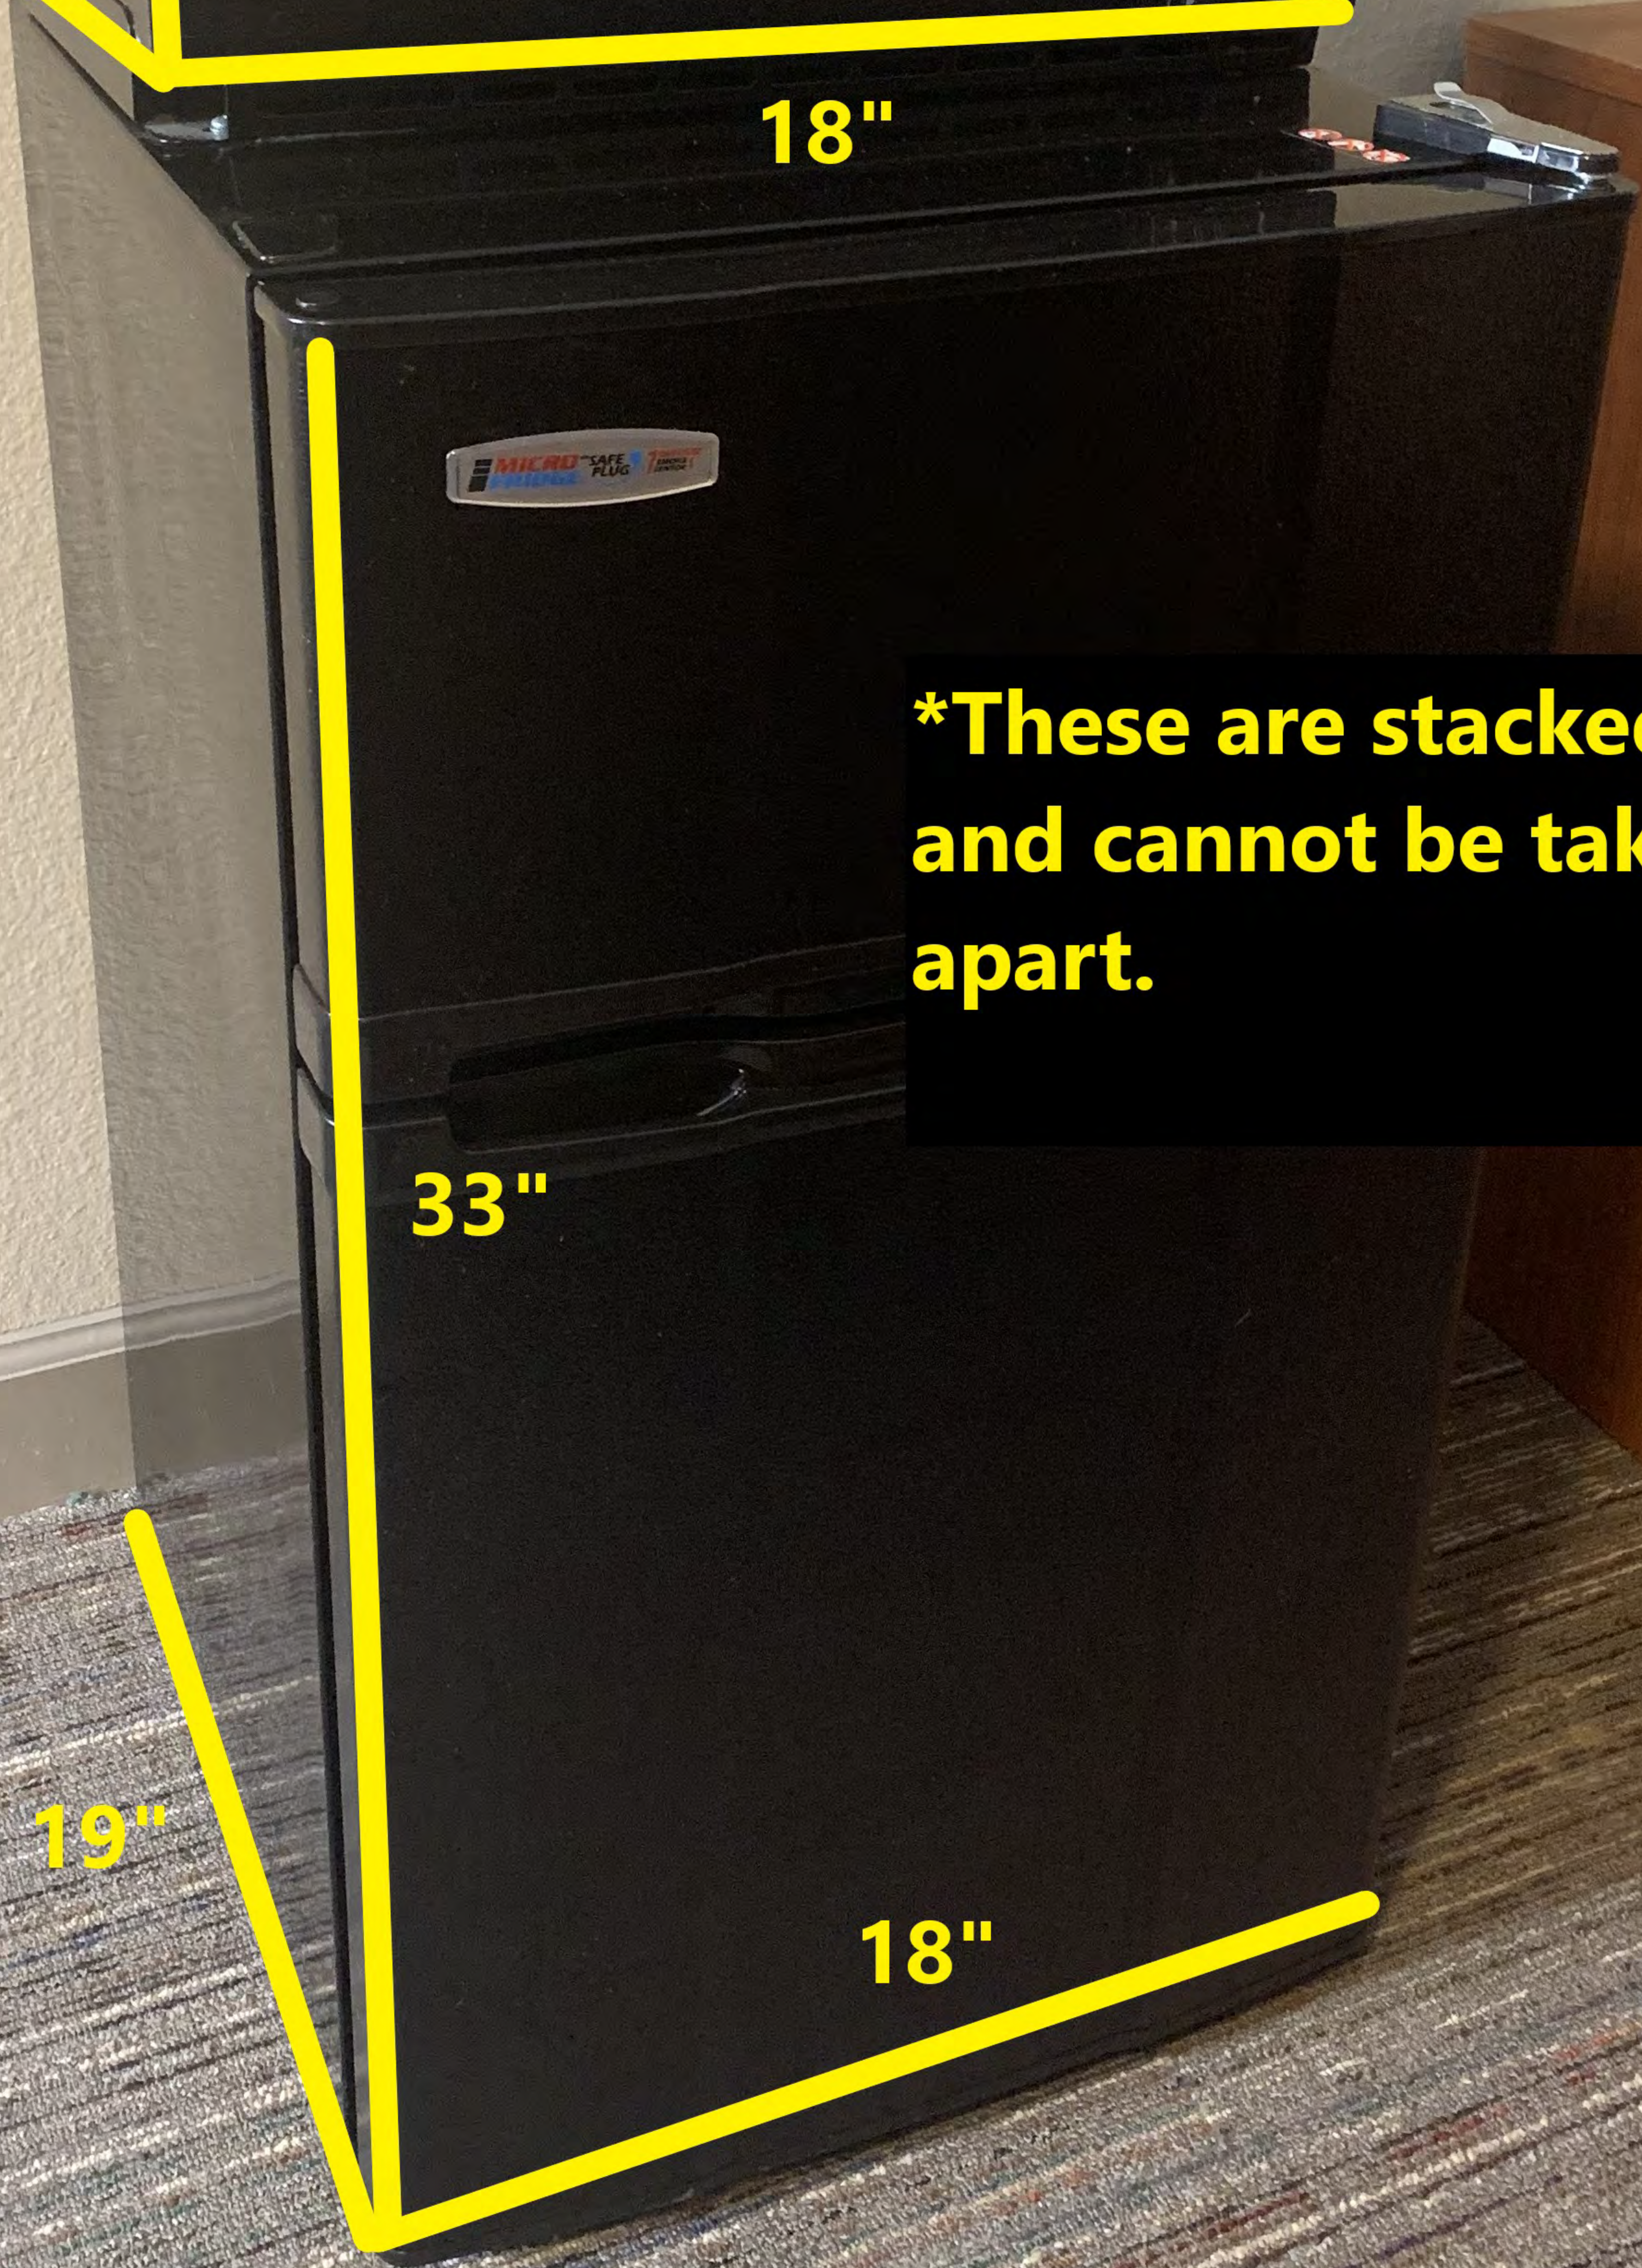

24"

24"

13 1/2"

24 1/2"

24"

42"

26"

18 1/2"

10"

12 1/4"

18"

33"

18"

19"

**\*These are stacked and cannot be taken apart.**

7"

11"

11 1/2"

DO NOT OPERATE WITHOUT ROLLER GUIDE  
AND GLASS TURNTABLE IN PLACE  
MCP9672

MICRO-SAFE FRIDGE PLUG DEFENSE (SMOKE SENSOR)

Control panel with buttons and dials:

- Top row: Defrost, Cool, Power
- Second row: Cool, Power, Defrost
- Third row: Cool, Power, Defrost
- Bottom row: Two dials and two buttons

69"

33"

2 1/2"

18 1/2"

22"

**\*Middle and bottom drawers have the same measurements**

6 1/2"

18 1/2"