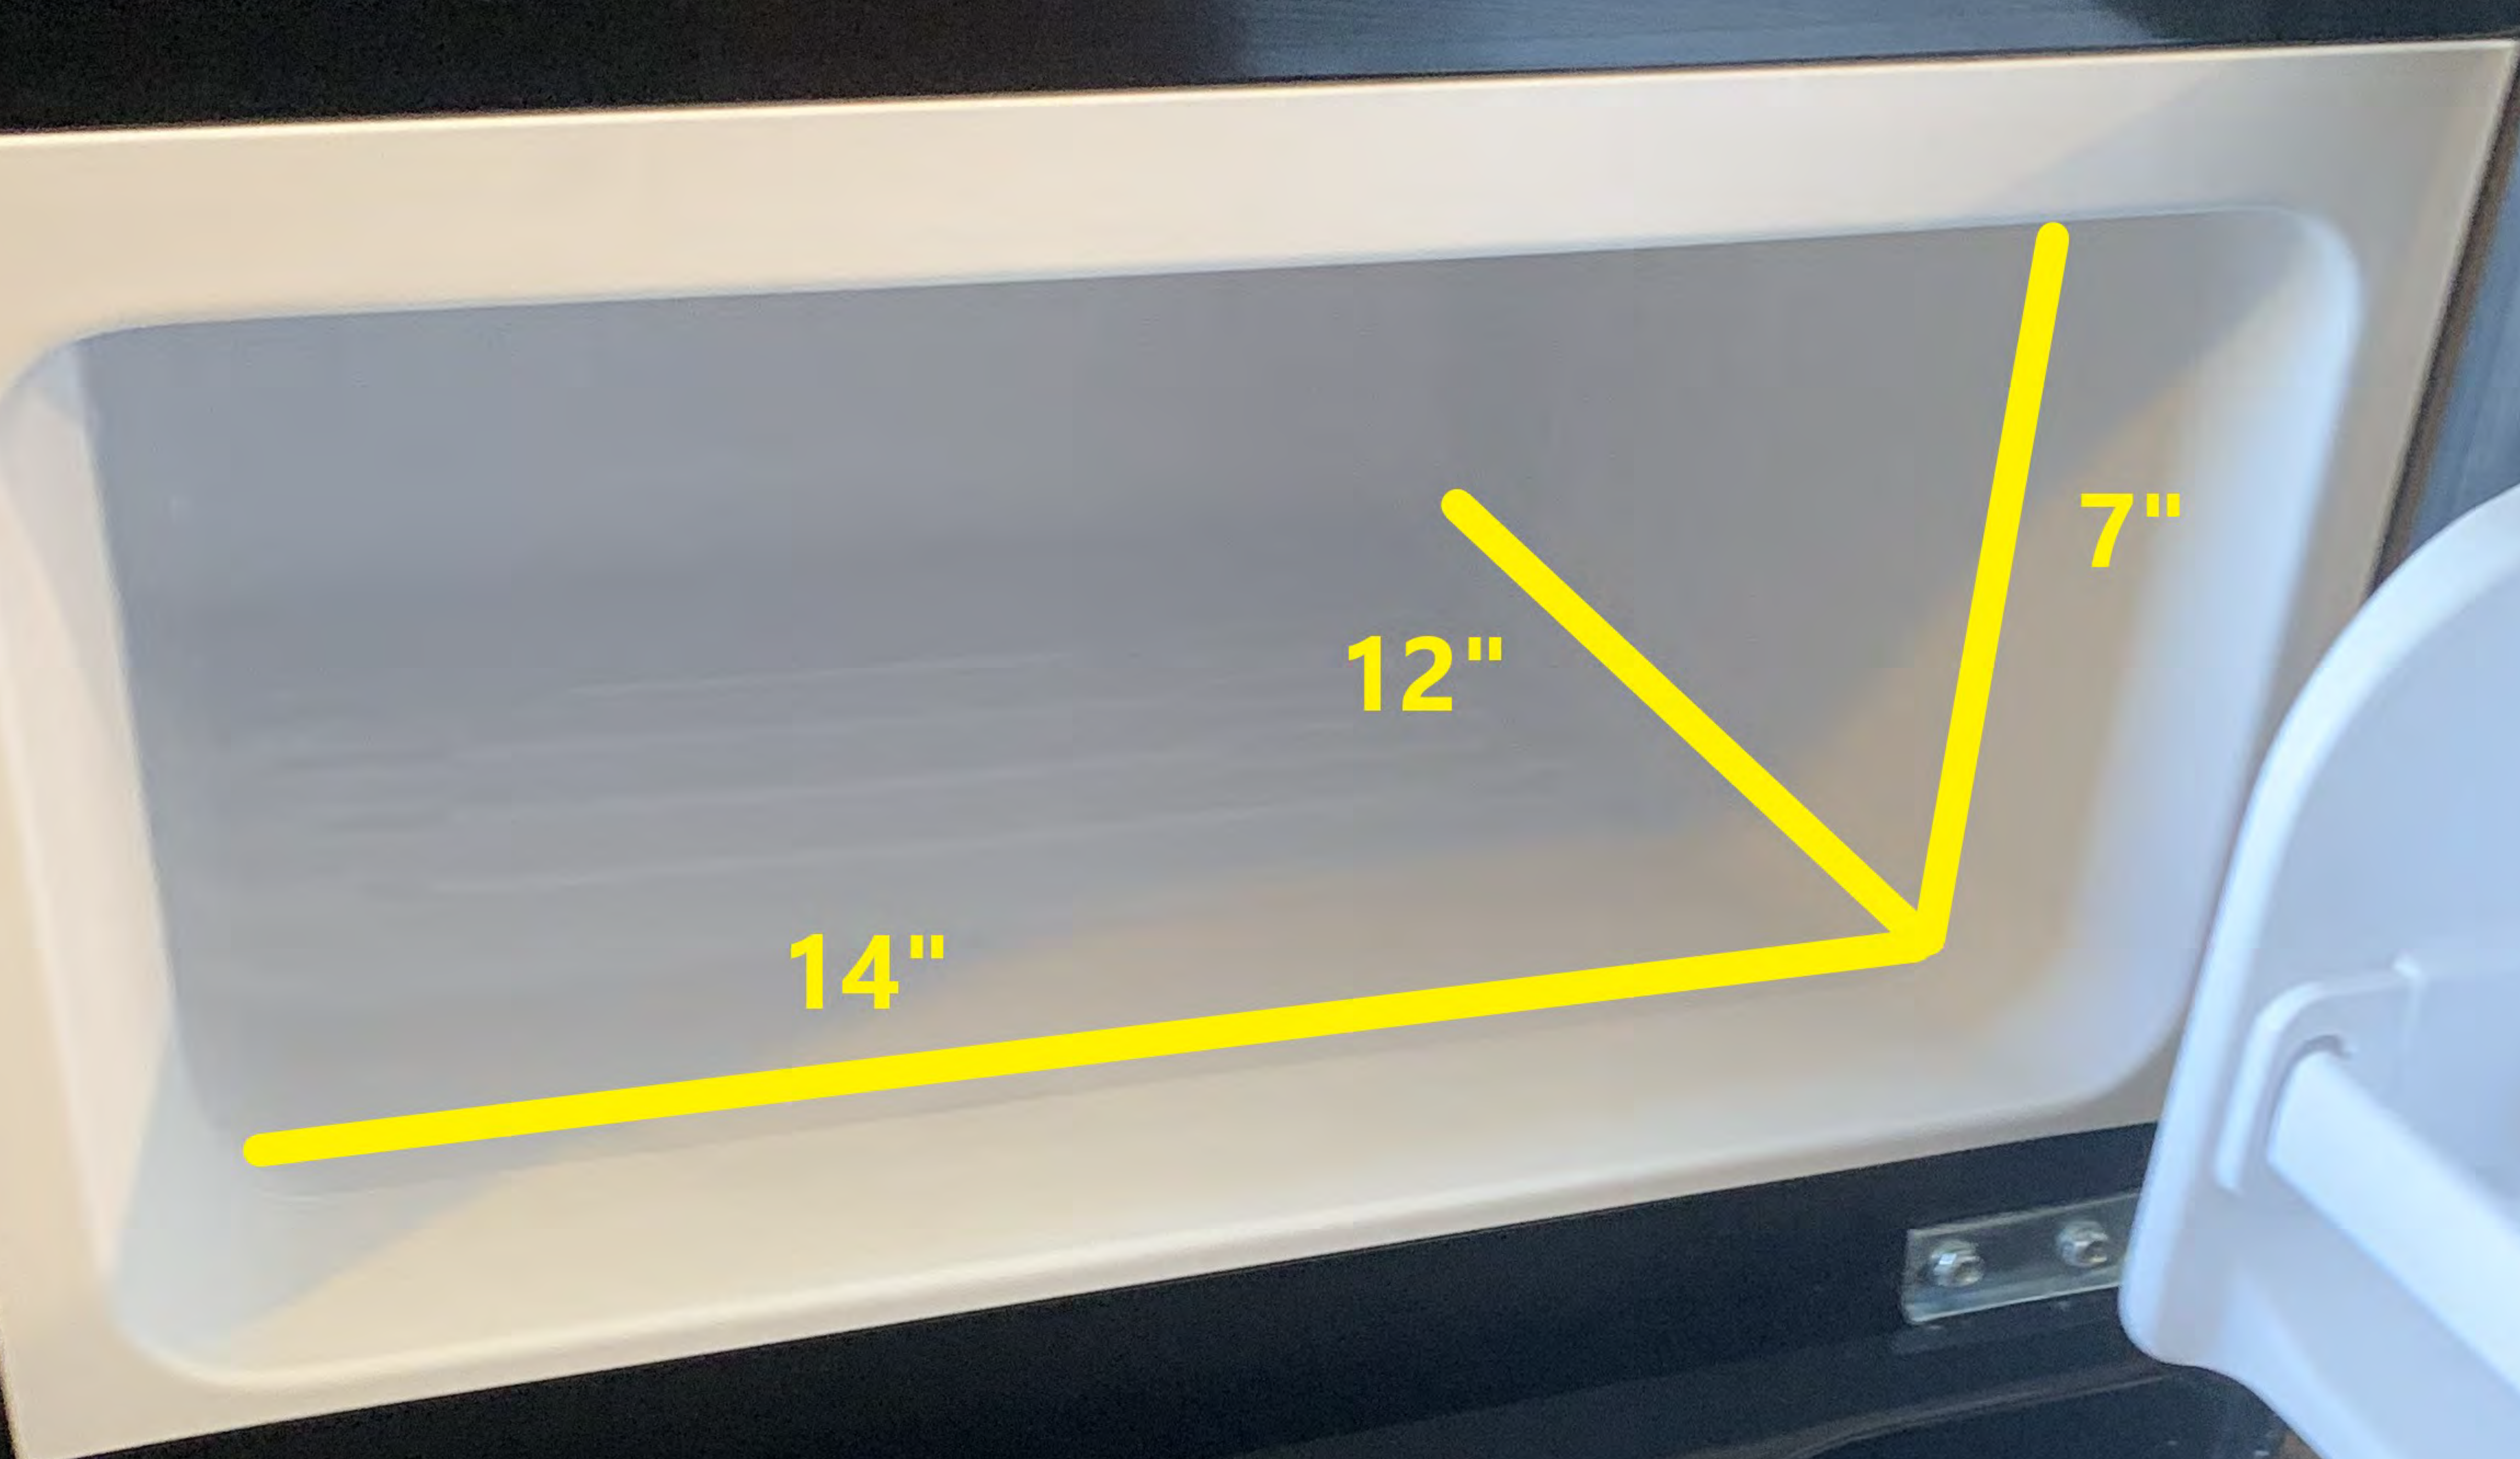

10"

12 1/4"

18"

33"

18"

19"

**\*These are stacked and cannot be taken apart.**

7"

11"

11 1/2"

DO NOT OPERATE WITHOUT ROLLER GUIDE  
AND GLASS TURNTABLE IN PLACE  
MCP9672

MICRO-SAFE FRIDGE PLUG DEFENSE (SMOKE SENSOR)

Control panel with buttons and dials:

- Top row: Defrost, Cool, Power
- Second row: Cool, Power, Defrost
- Third row: Cool, Power, Defrost
- Bottom row: Two dials and two buttons

69"

33"

2 1/2"

18 1/2"

22"

**\*Middle and bottom drawers have the same measurements**

6 1/2"

18 1/2"