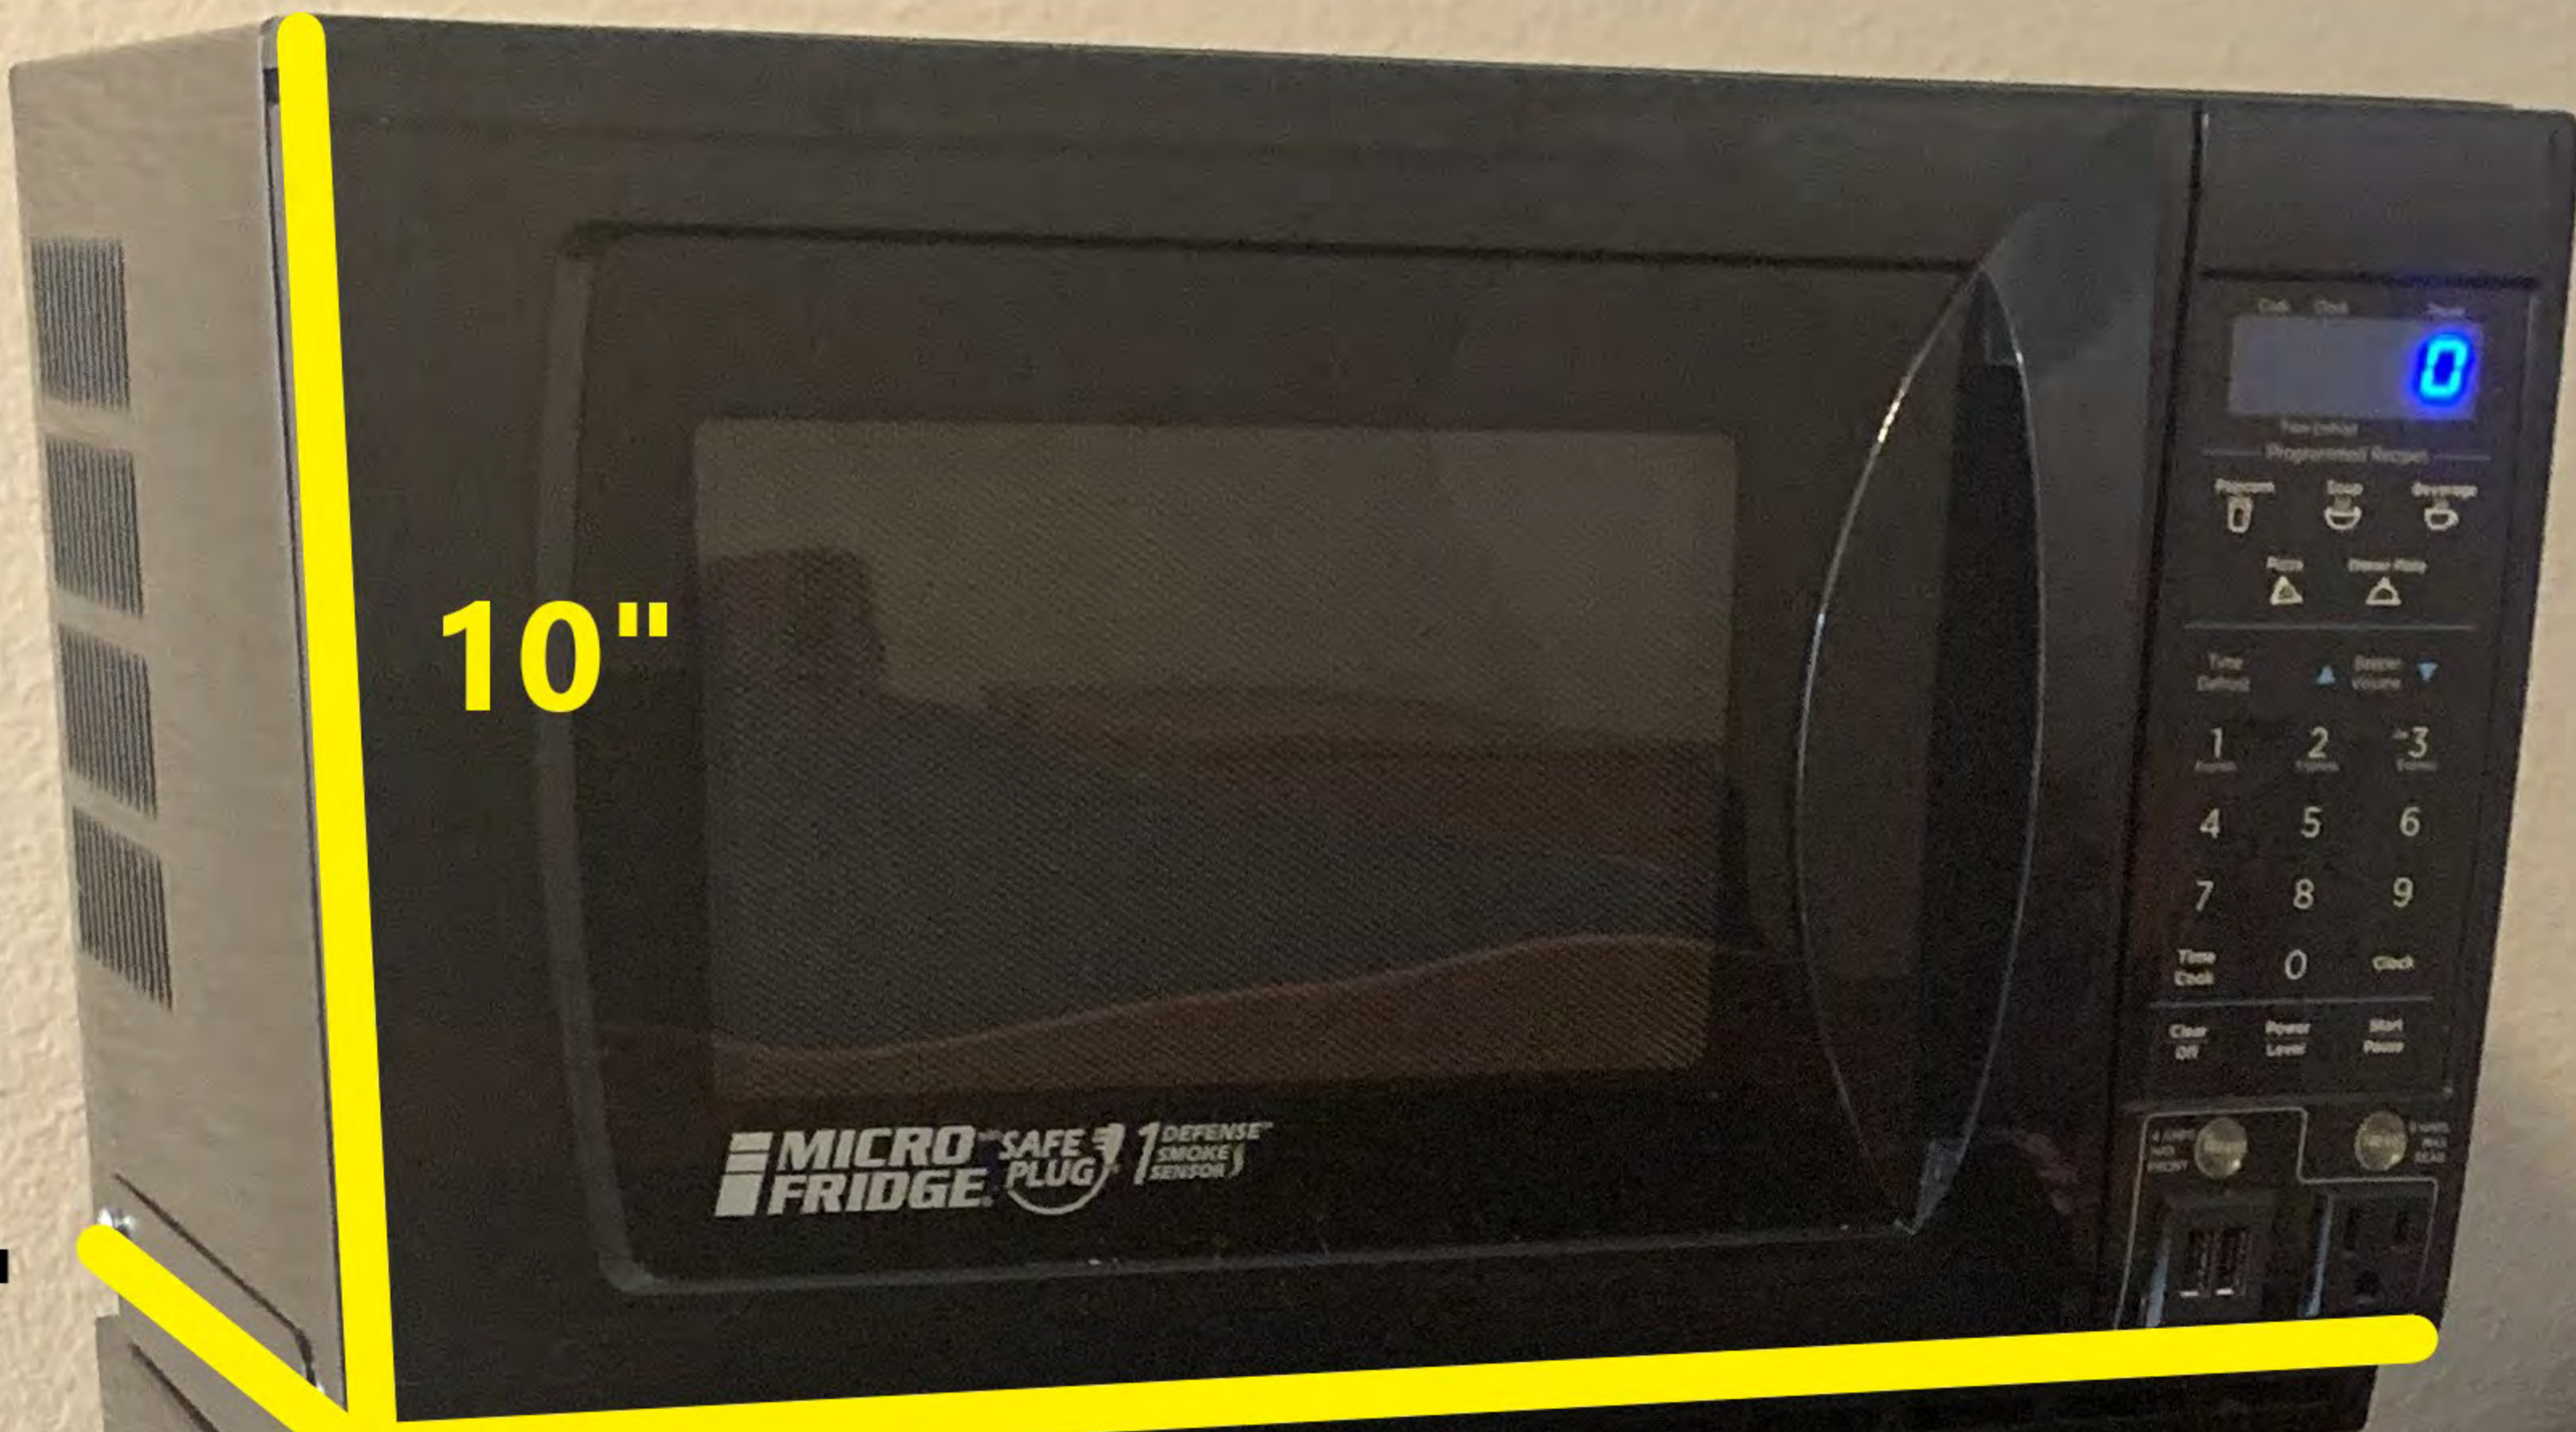

10"

12 1/4"

18"

33"

18"

19"

*These are stacked and cannot be taken apart.