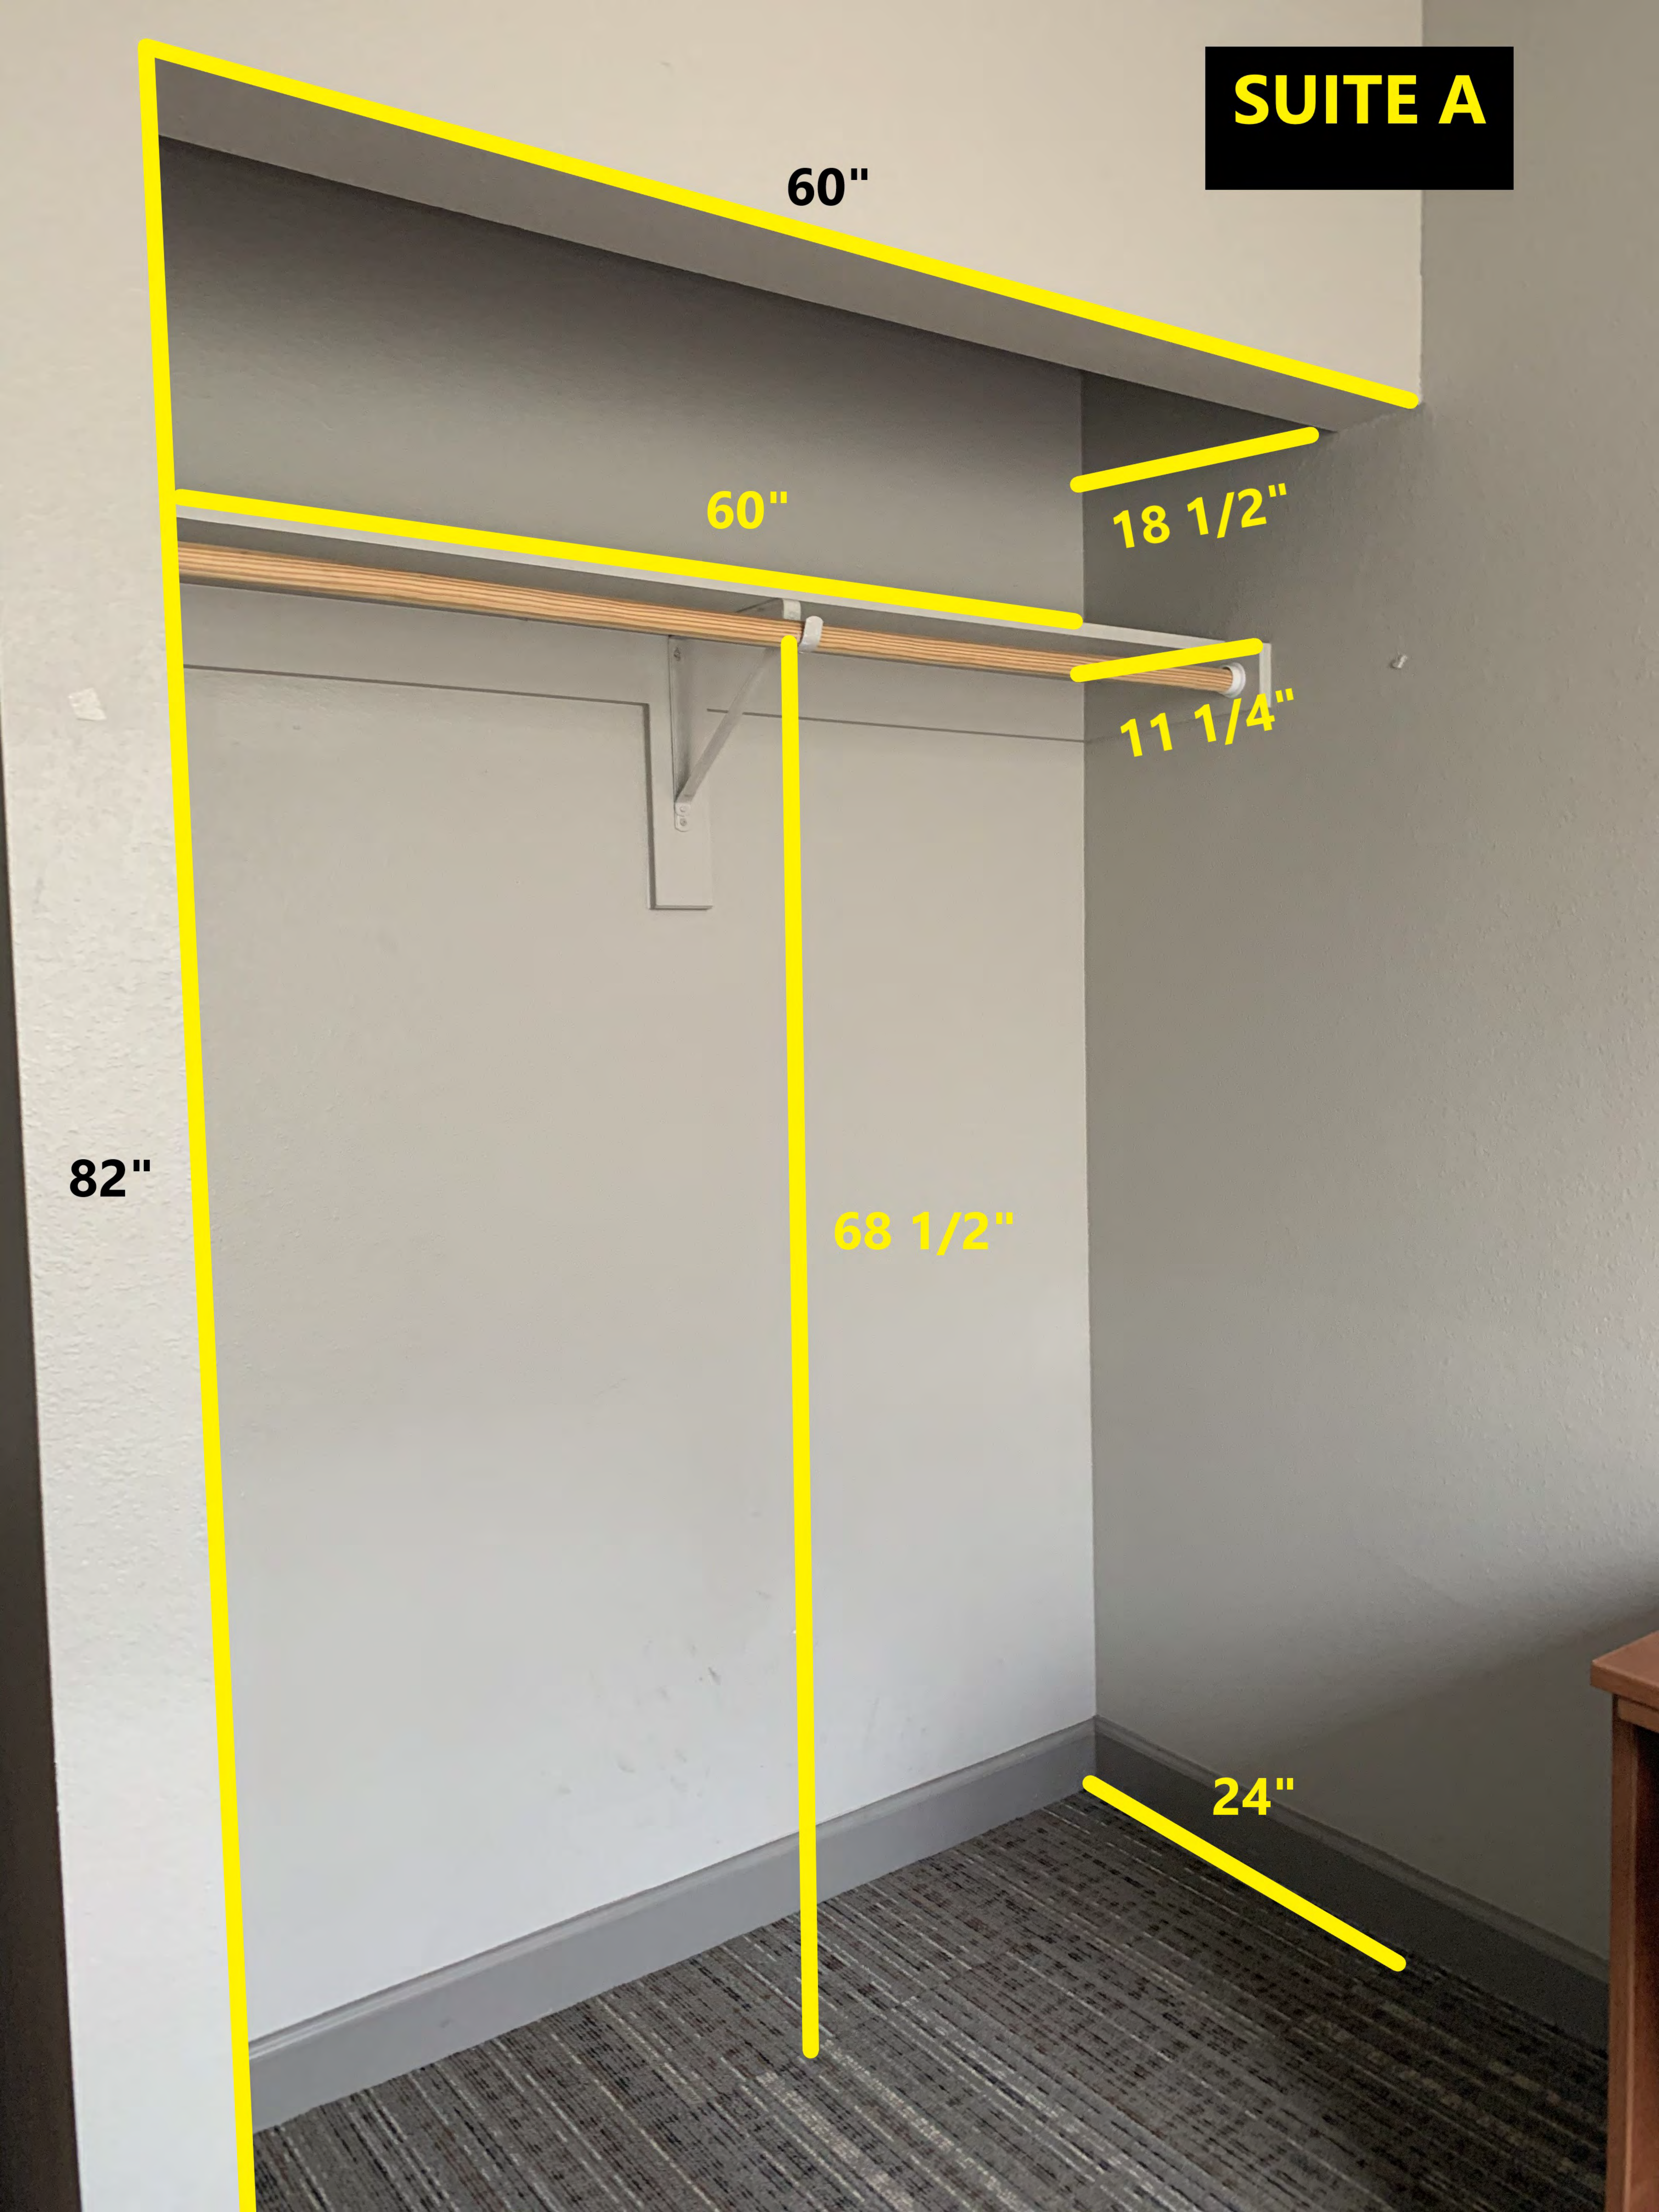

Adjustable Base

-At the tallest point it is 34" from the floor to the base of the bed

-At the tallest point the bed (including mattress) is 44.5"H

-Mattress is a Full

SUITE A

60"

60"

18 1/2"

11 1/4"

82"

68 1/2"

24"

SUITE B

50"

50"

11 1/4"

84"

46"

24"

32"

24 1/4"

30"

13 1/2"

30 1/4"

***All dresser drawers are the same size.**

17"

24"

30"

21"

22"

15 1/2"

5 1/4"