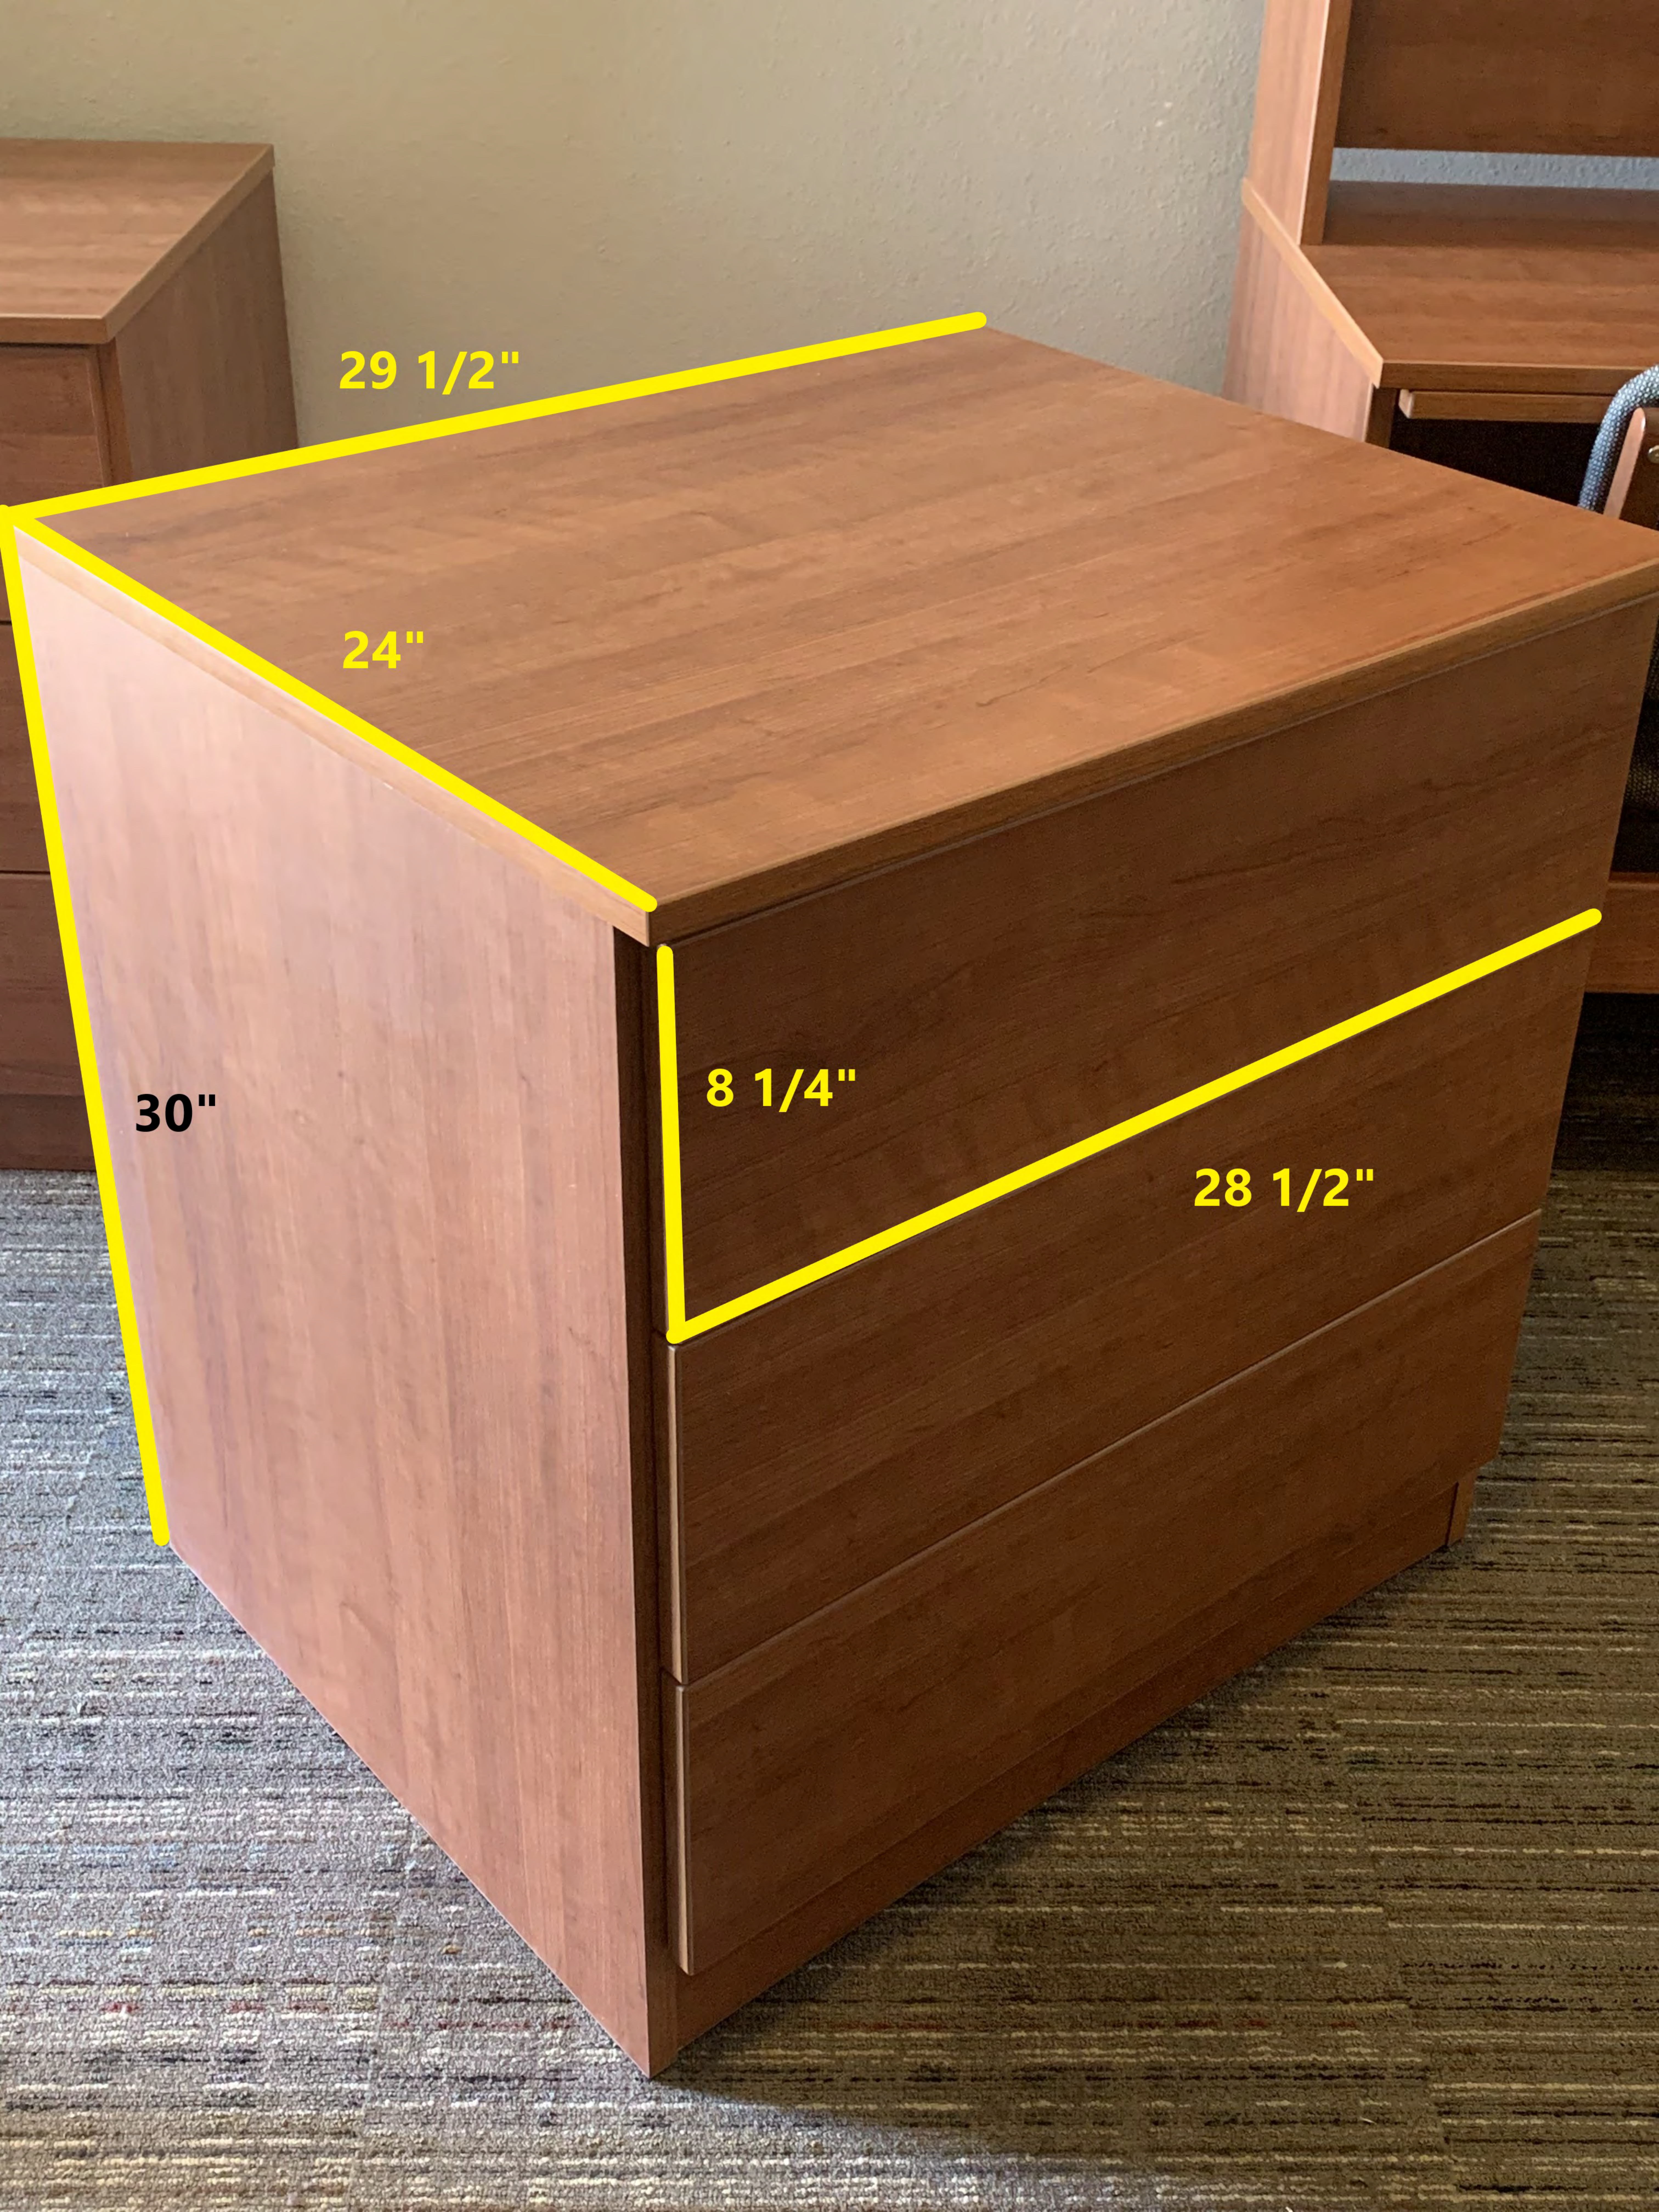

Adjustable Base

-At the tallest point it is 34" from the floor to the base of the bed

-At the tallest point the bed (including mattress) is 44.5"H

-Mattress is a Full

SUITE A

60"

60"

18 1/2"

84"

46"

24"

32"

24 1/4"

30"

13 1/2"

30 1/4"

29 1/2"

24"

30"

8 1/4"

28 1/2"

26 1/2"

20 3/4"

5 1/4"

***All dresser drawers are the same size.**

17"

24"

30"

21"

22"

15 1/2"

5 1/4"