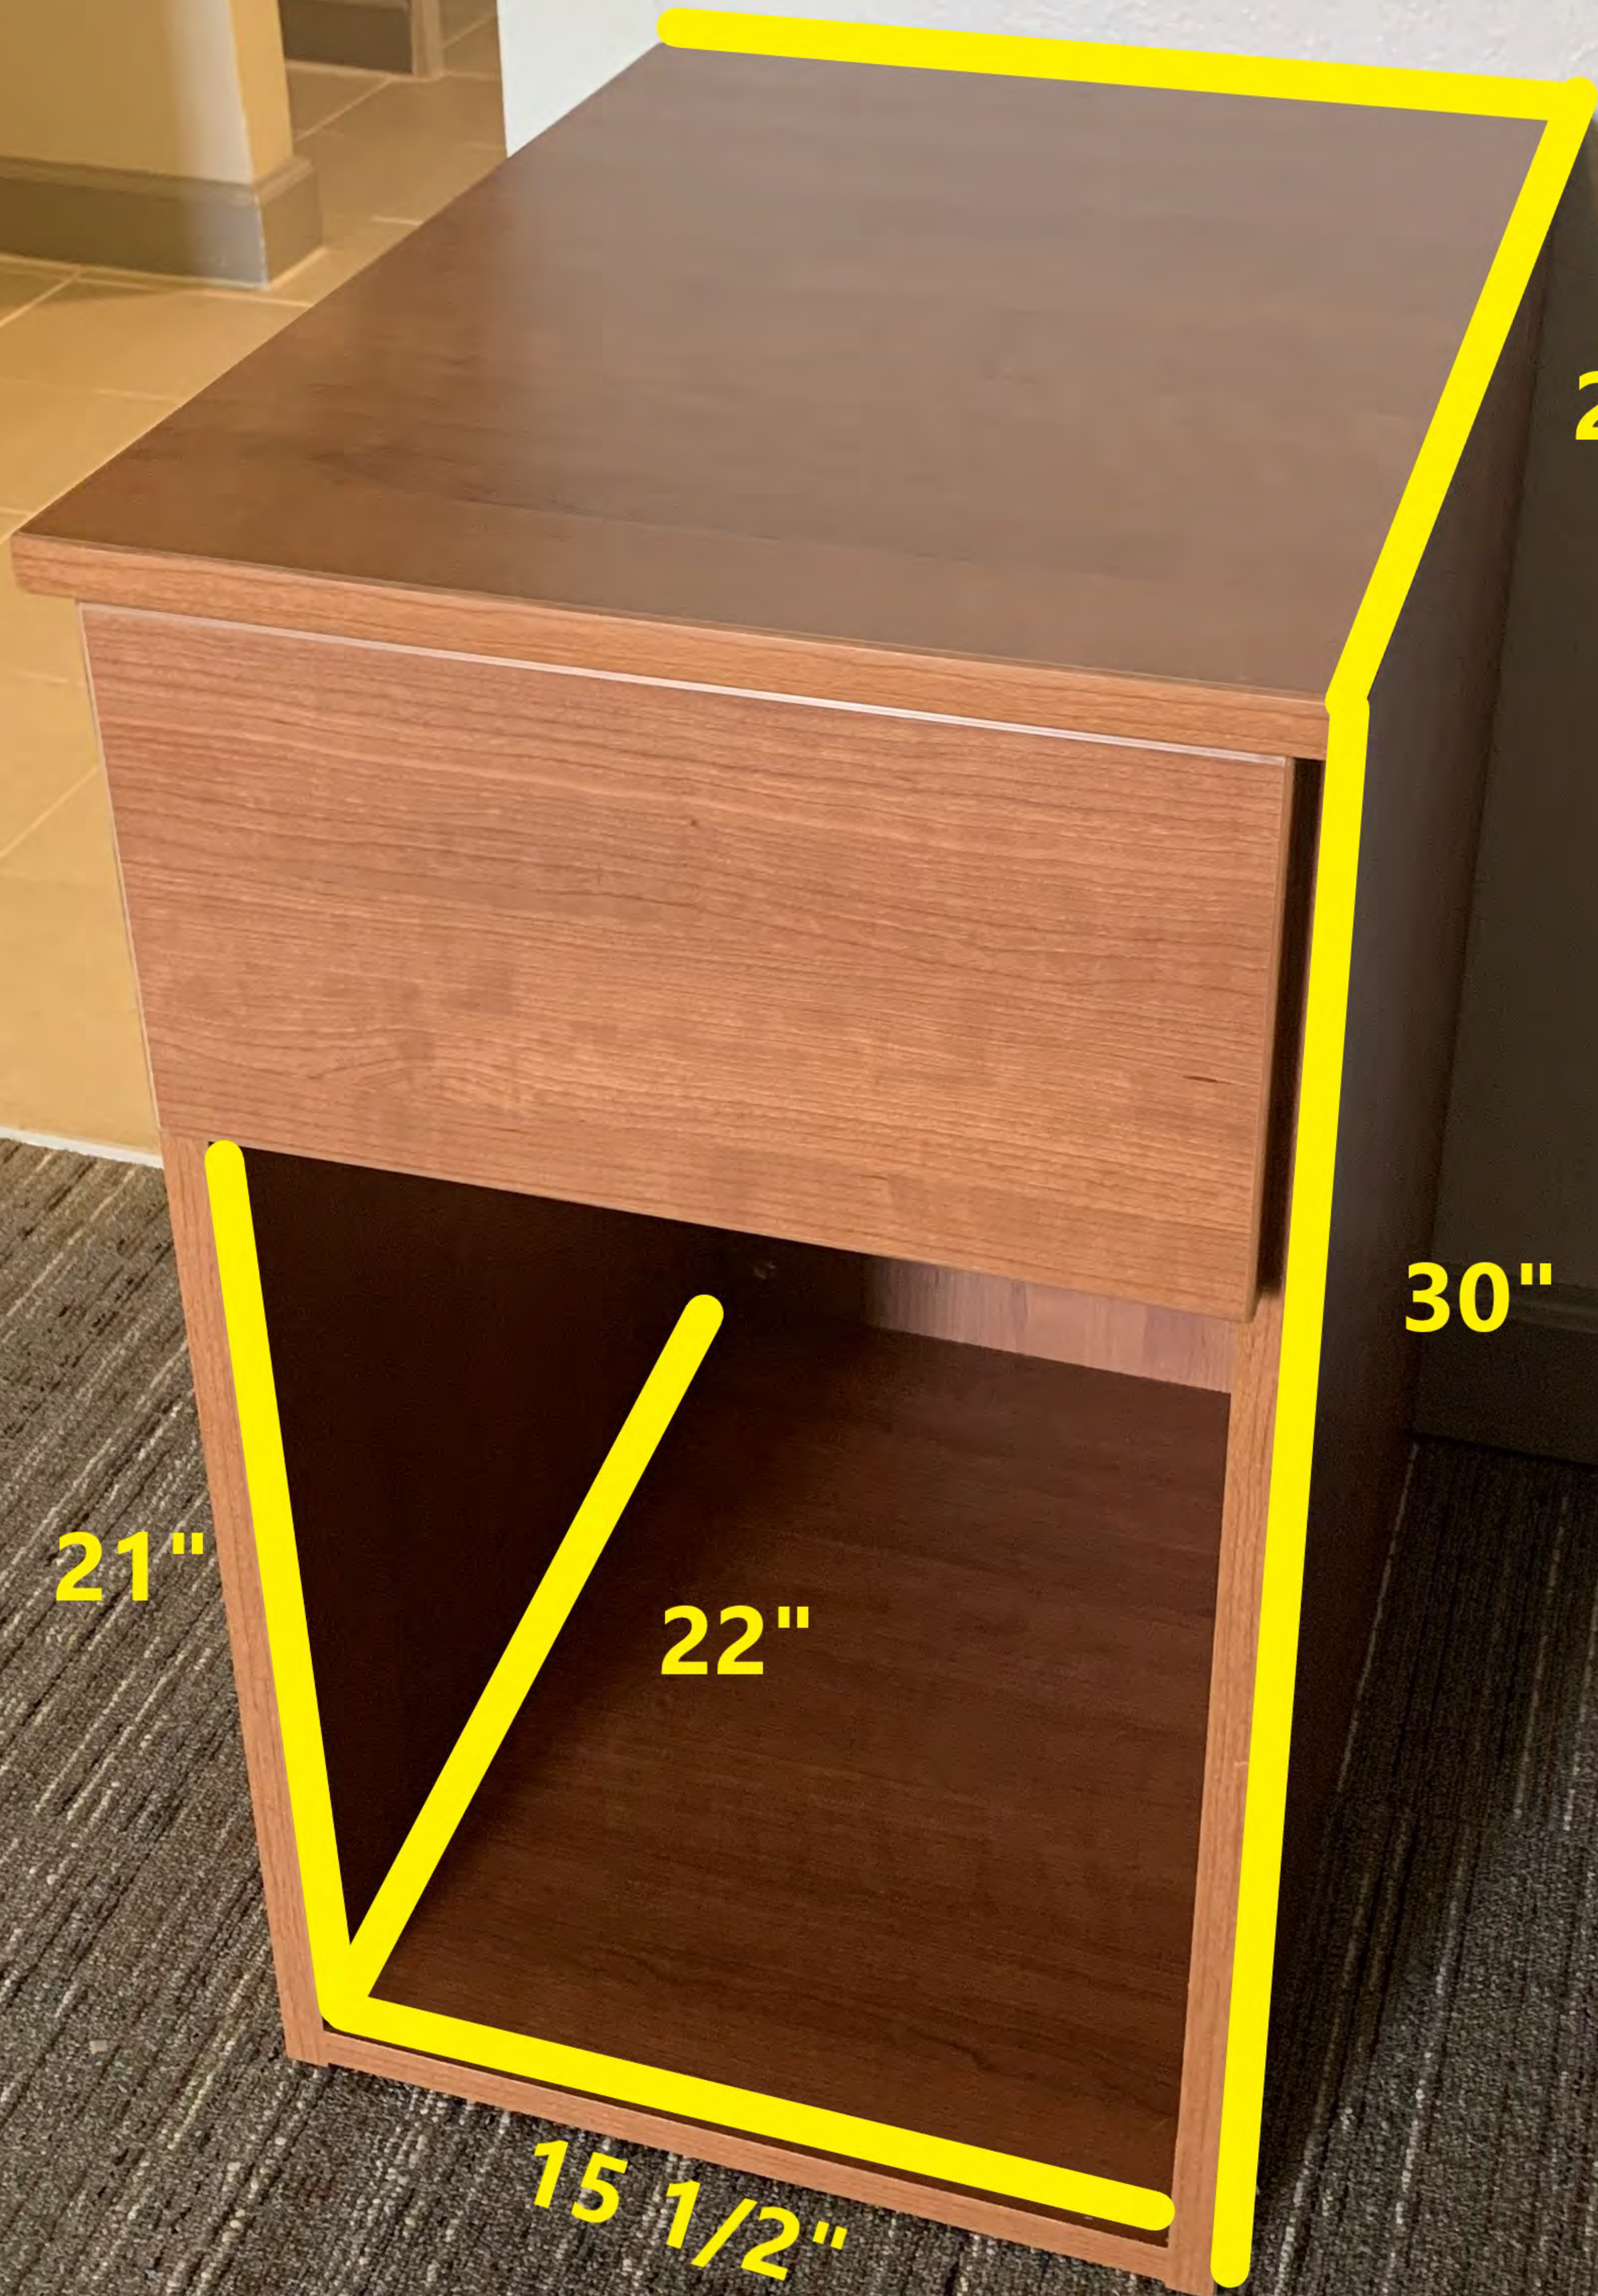

Adjustable Base

-At the tallest point it is 34" from the floor to the base of the bed

-At the tallest point the bed (including mattress) is 44.5"H

-Mattress is a Full

SUITE A

60"

60"

18 1/2"

84"

46"

24"

32"

24 1/4"

30"

13 1/2"

30 1/4"

29 1/2"

24"

30"

8 1/4"

28 1/2"

26 1/2"

20 3/4"

5 1/4"

***All dresser drawers are the same size.**

17"

24"

30"

21"

22"

15 1/2"

5 1/4"