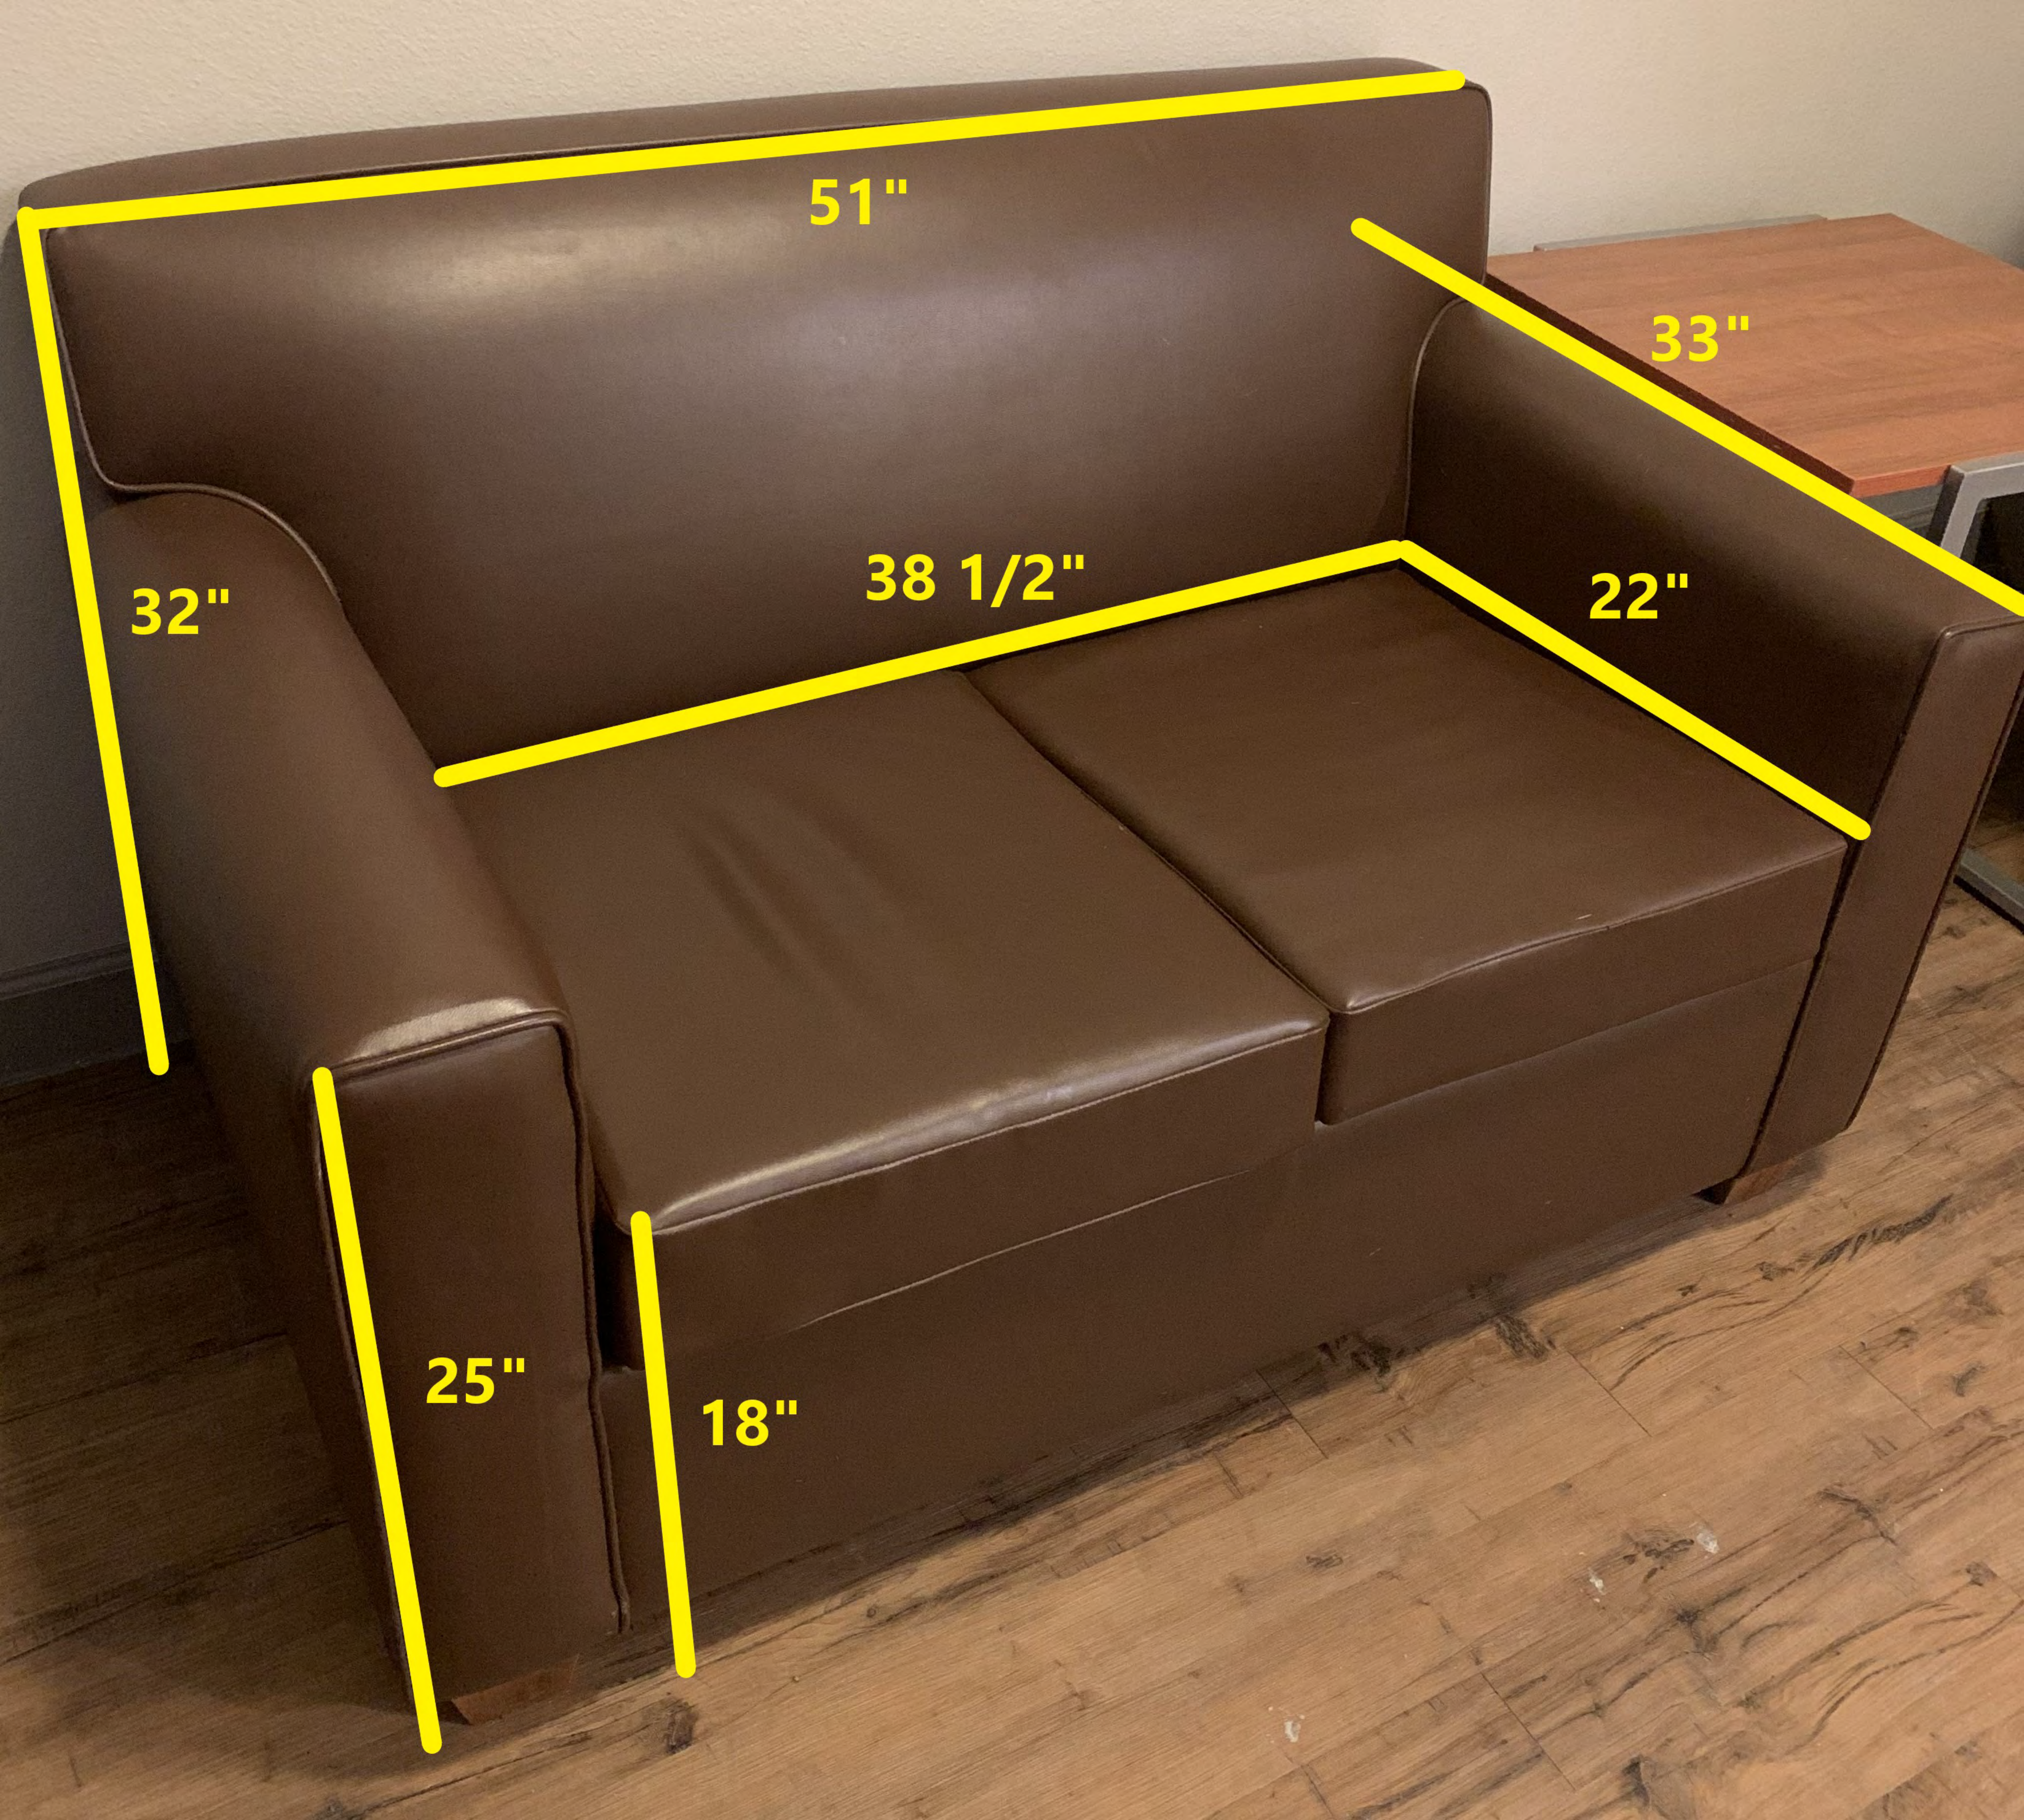

51"

33"

32"

38 1/2"

22"

25"

18"