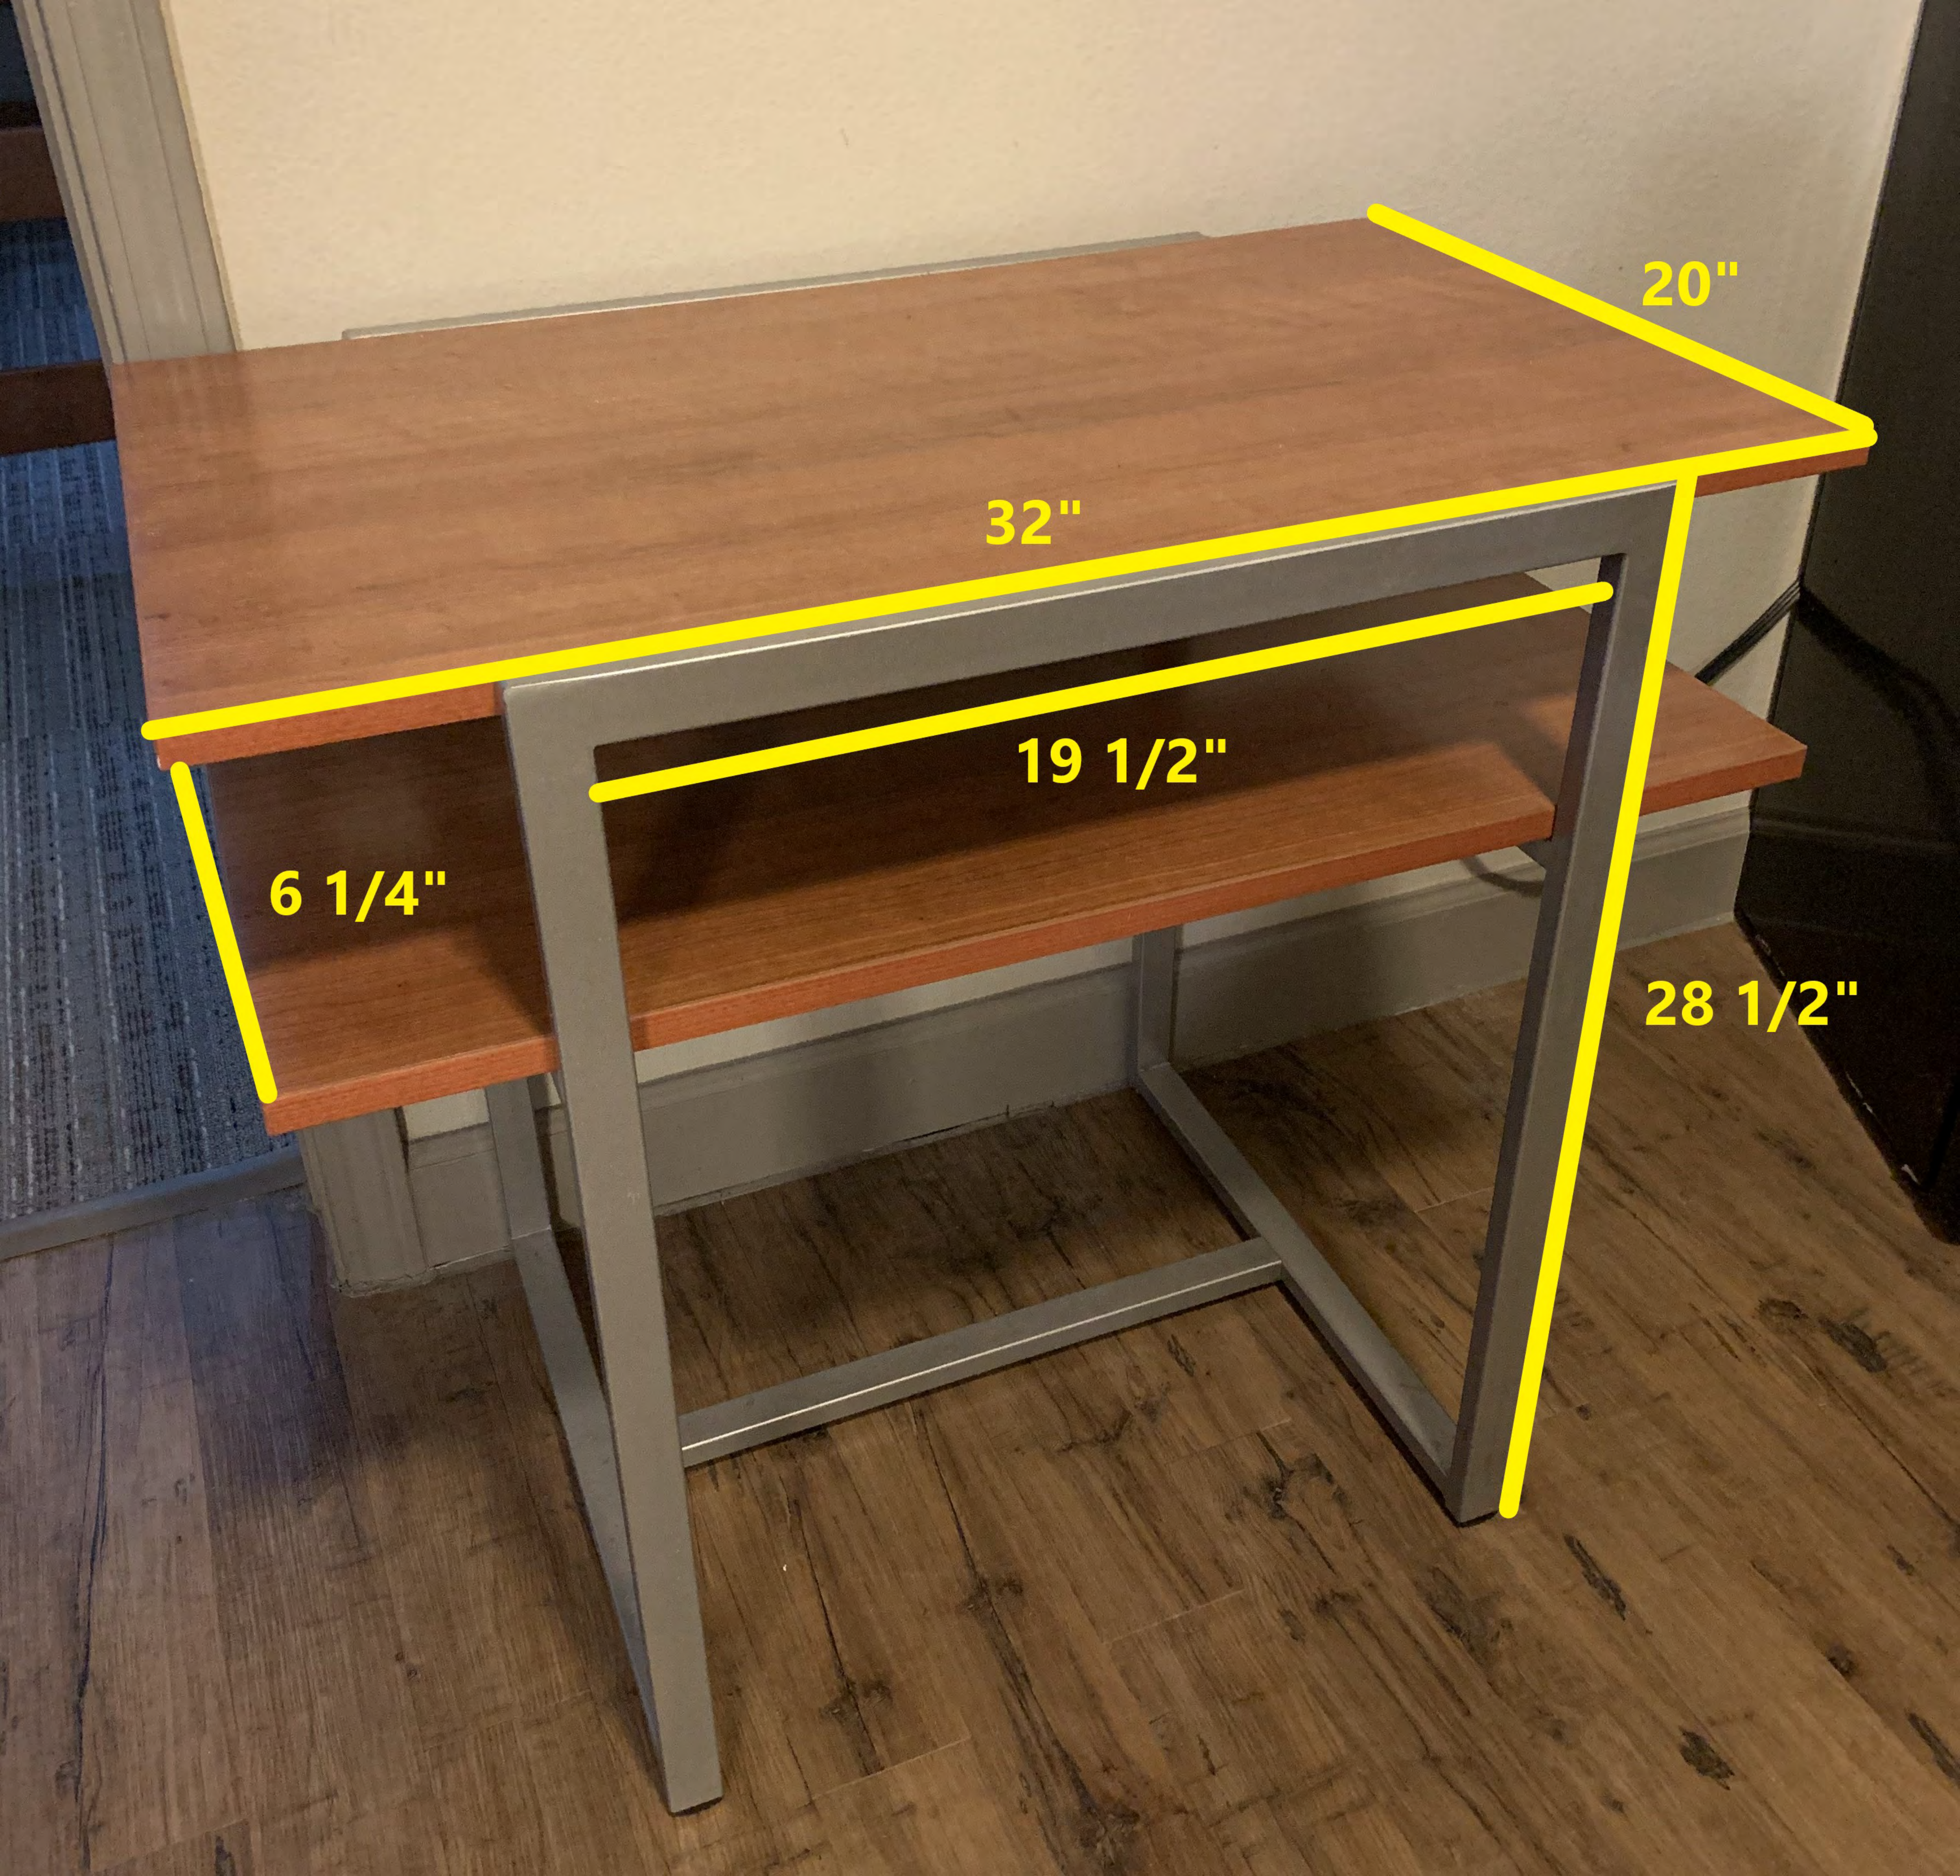

Adjustable Base

-At the tallest point it is 34" from the floor to the base of the bed

-At the tallest point the bed (including mattress) is 44.5"H

-Mattress is a Full

SUITE A

60"

60"

18 1/2"

***All dresser drawers are the same size.**

17"

24"

30"

21"

22"

15 1/2"

5 1/4"

22"

25"

18"

32"

33"

32"

19 1/2"

21 1/2"

25"

18"

20"

32"

19 1/2"

6 1/4"

28 1/2"