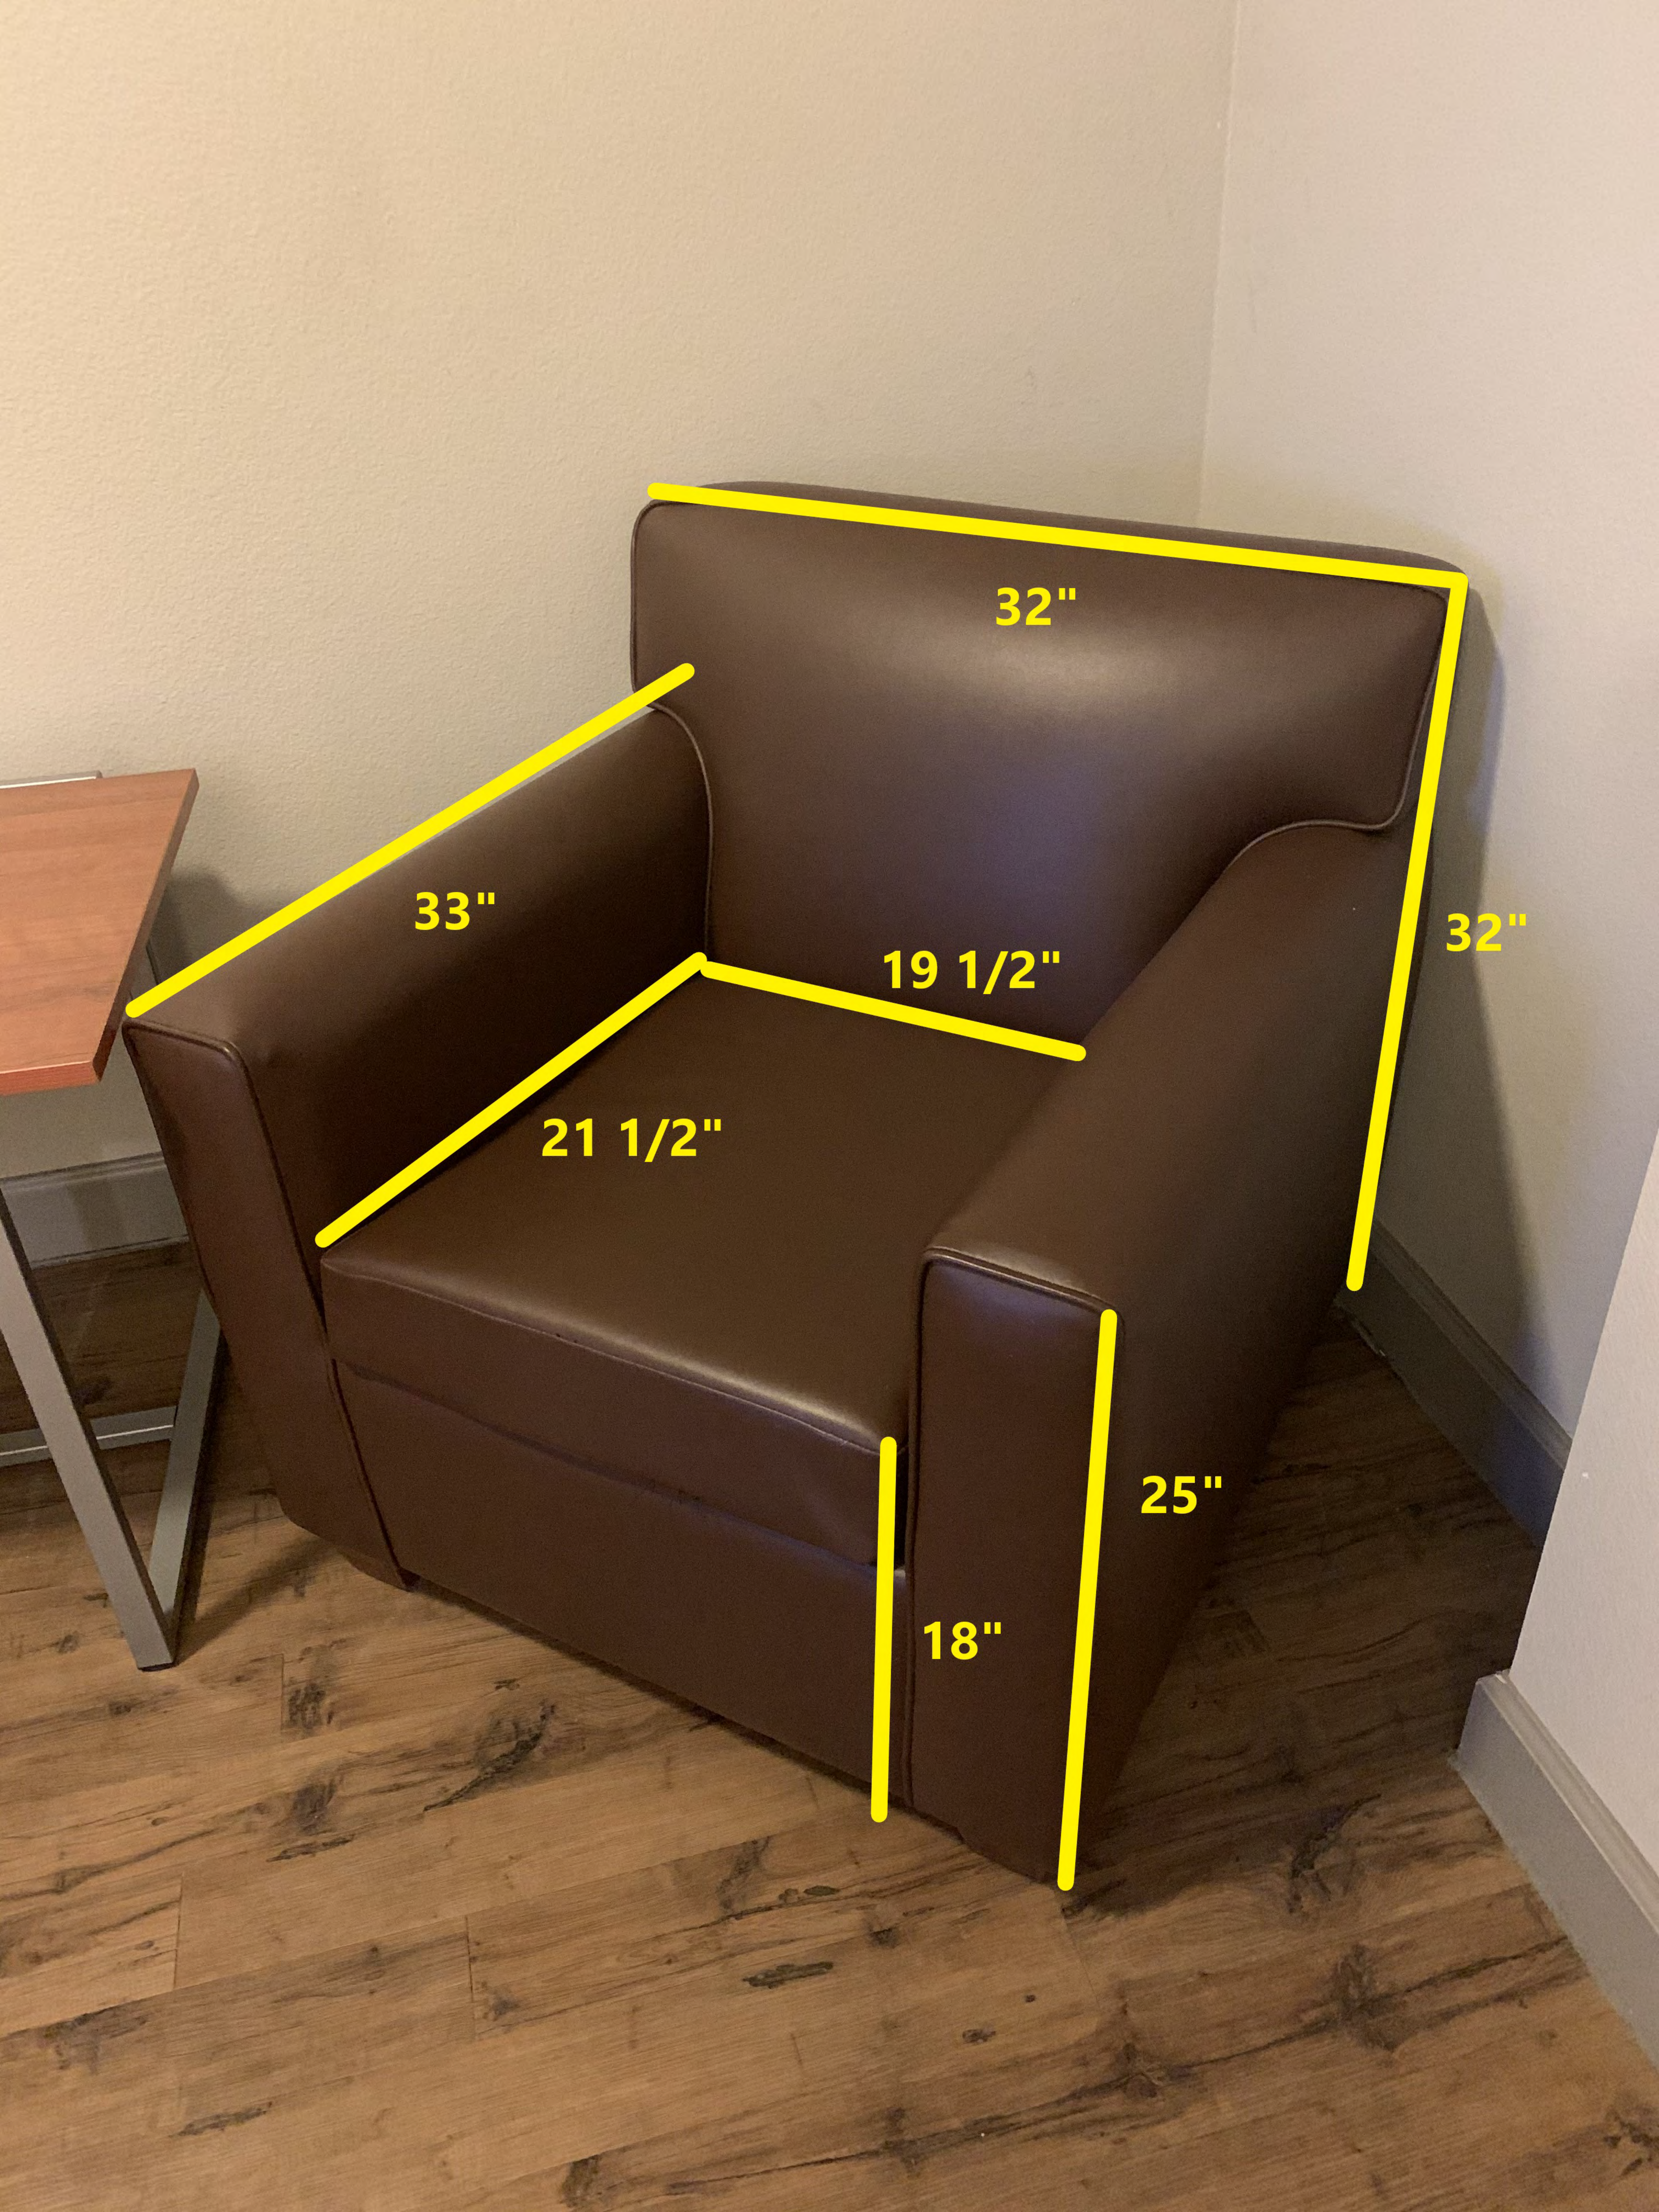

Adjustable Base

-At the tallest point it is 34" from the floor to the base of the bed

-At the tallest point the bed (including mattress) is 44.5"H

-Mattress is a Full

SUITE A

60"

60"

18 1/2"

***All dresser drawers are the same size.**

17"

24"

30"

21"

22"

15 1/2"

5 1/4"

20 3/4"

14"

65 1/2"

63"

51"

33"

32"

38 1/2"

22"

25"

18"

32"

33"

32"

19 1/2"

21 1/2"