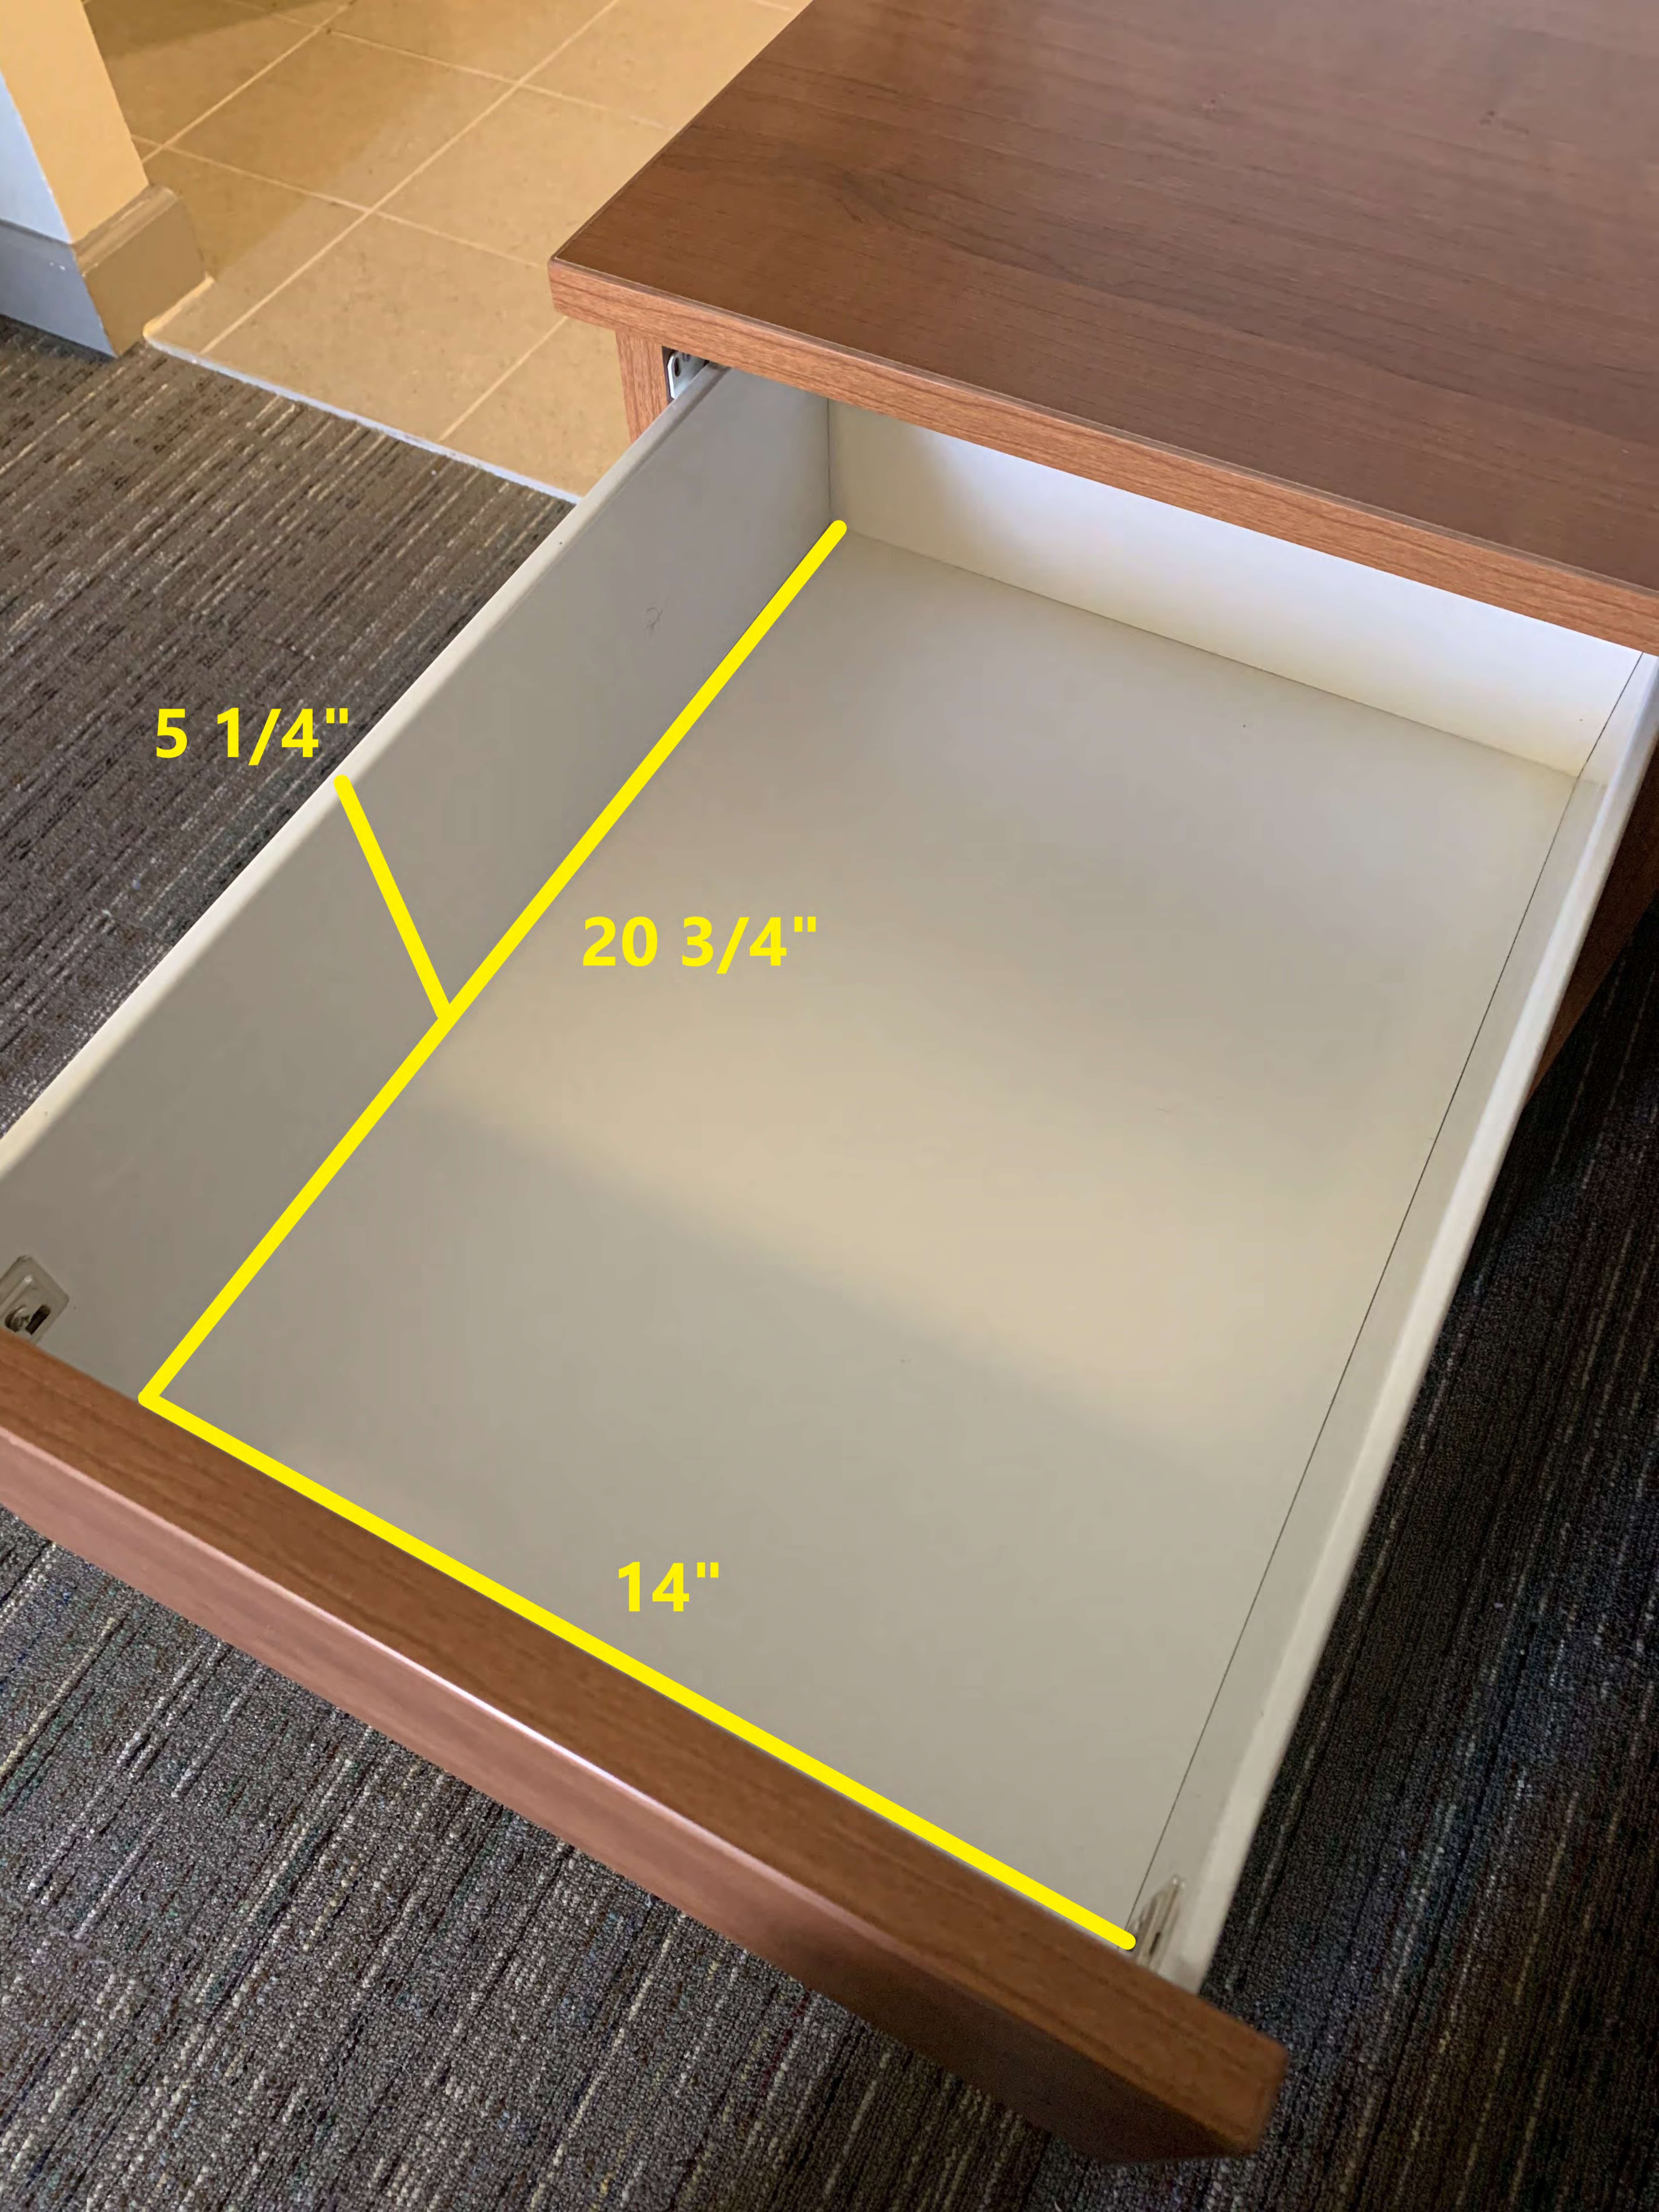

5 1/4"

20 3/4"

14"