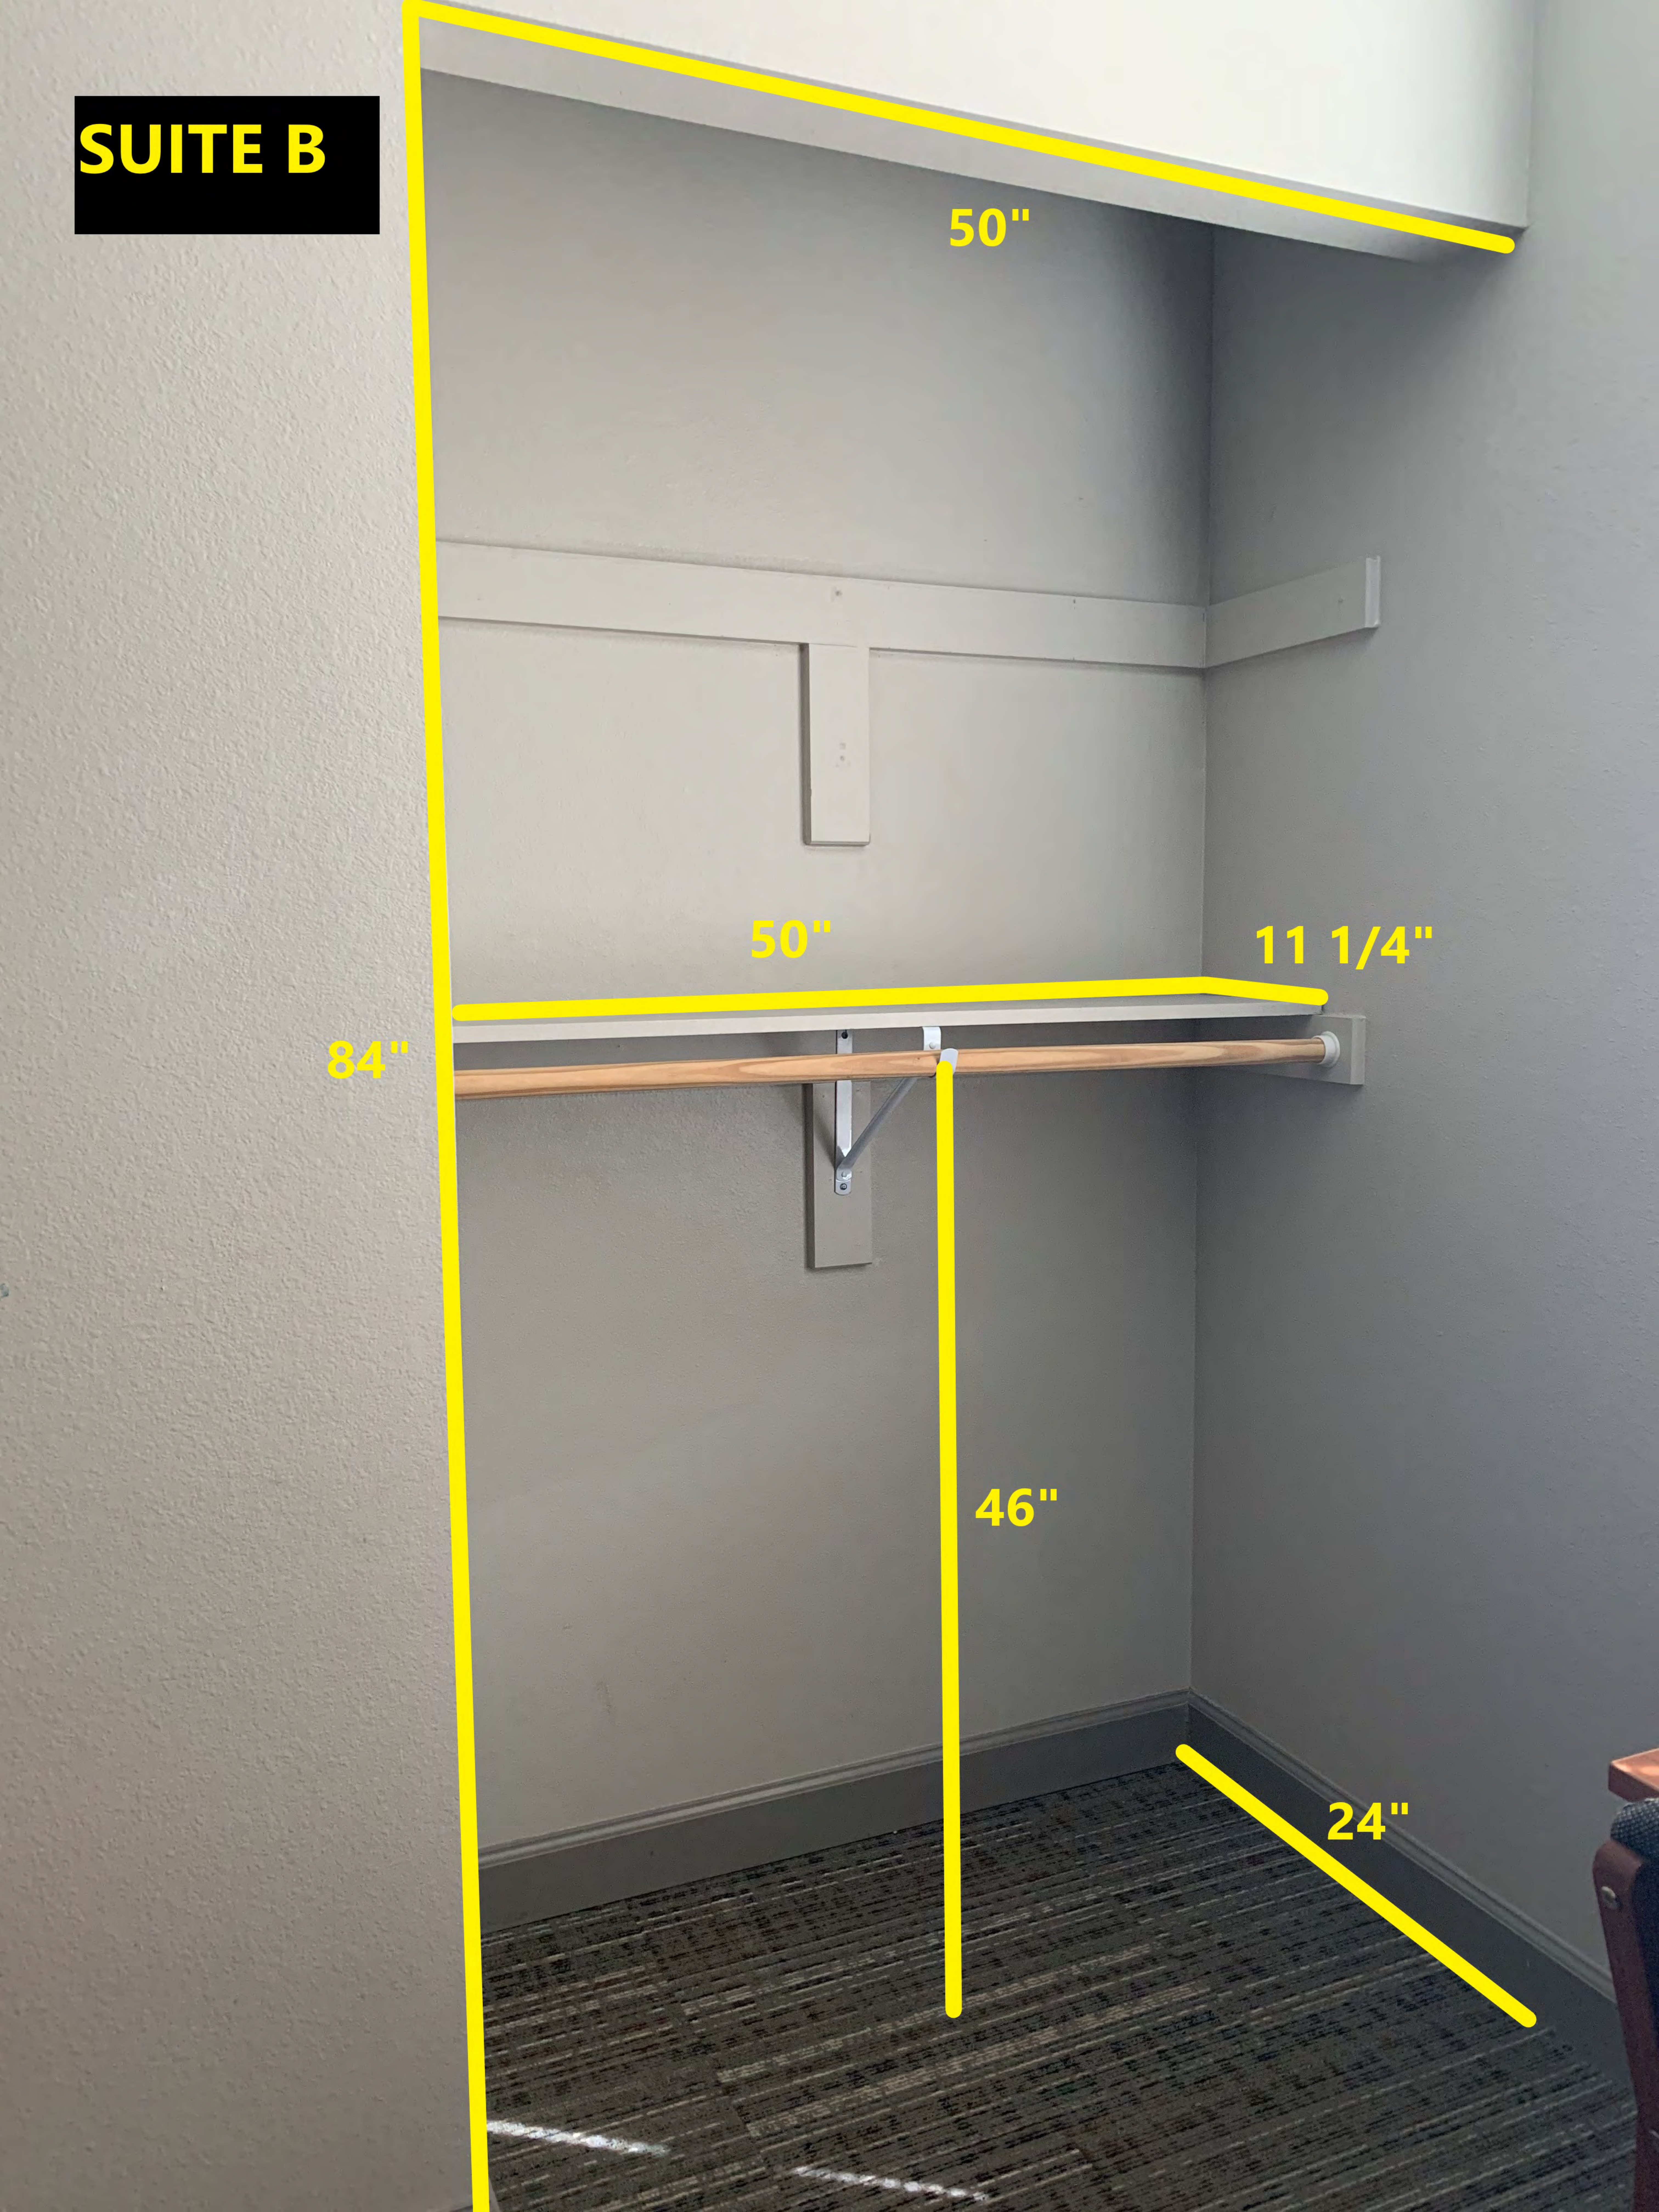

Adjustable Base

-At the tallest point it is 34" from the floor to the base of the bed

-At the tallest point the bed (including mattress) is 44.5"H

-Mattress is a Full

SUITE A

60"

60"

18 1/2"

11 1/4"

82"

68 1/2"

24"

SUITE B

50"

50"

11 1/4"

84"

46"

24"

32"

24 1/4"

30"

13 1/2"

30 1/4"

***All dresser drawers are the same size.**

17"

24"

30"

21"

22"

15 1/2"

5 1/4"