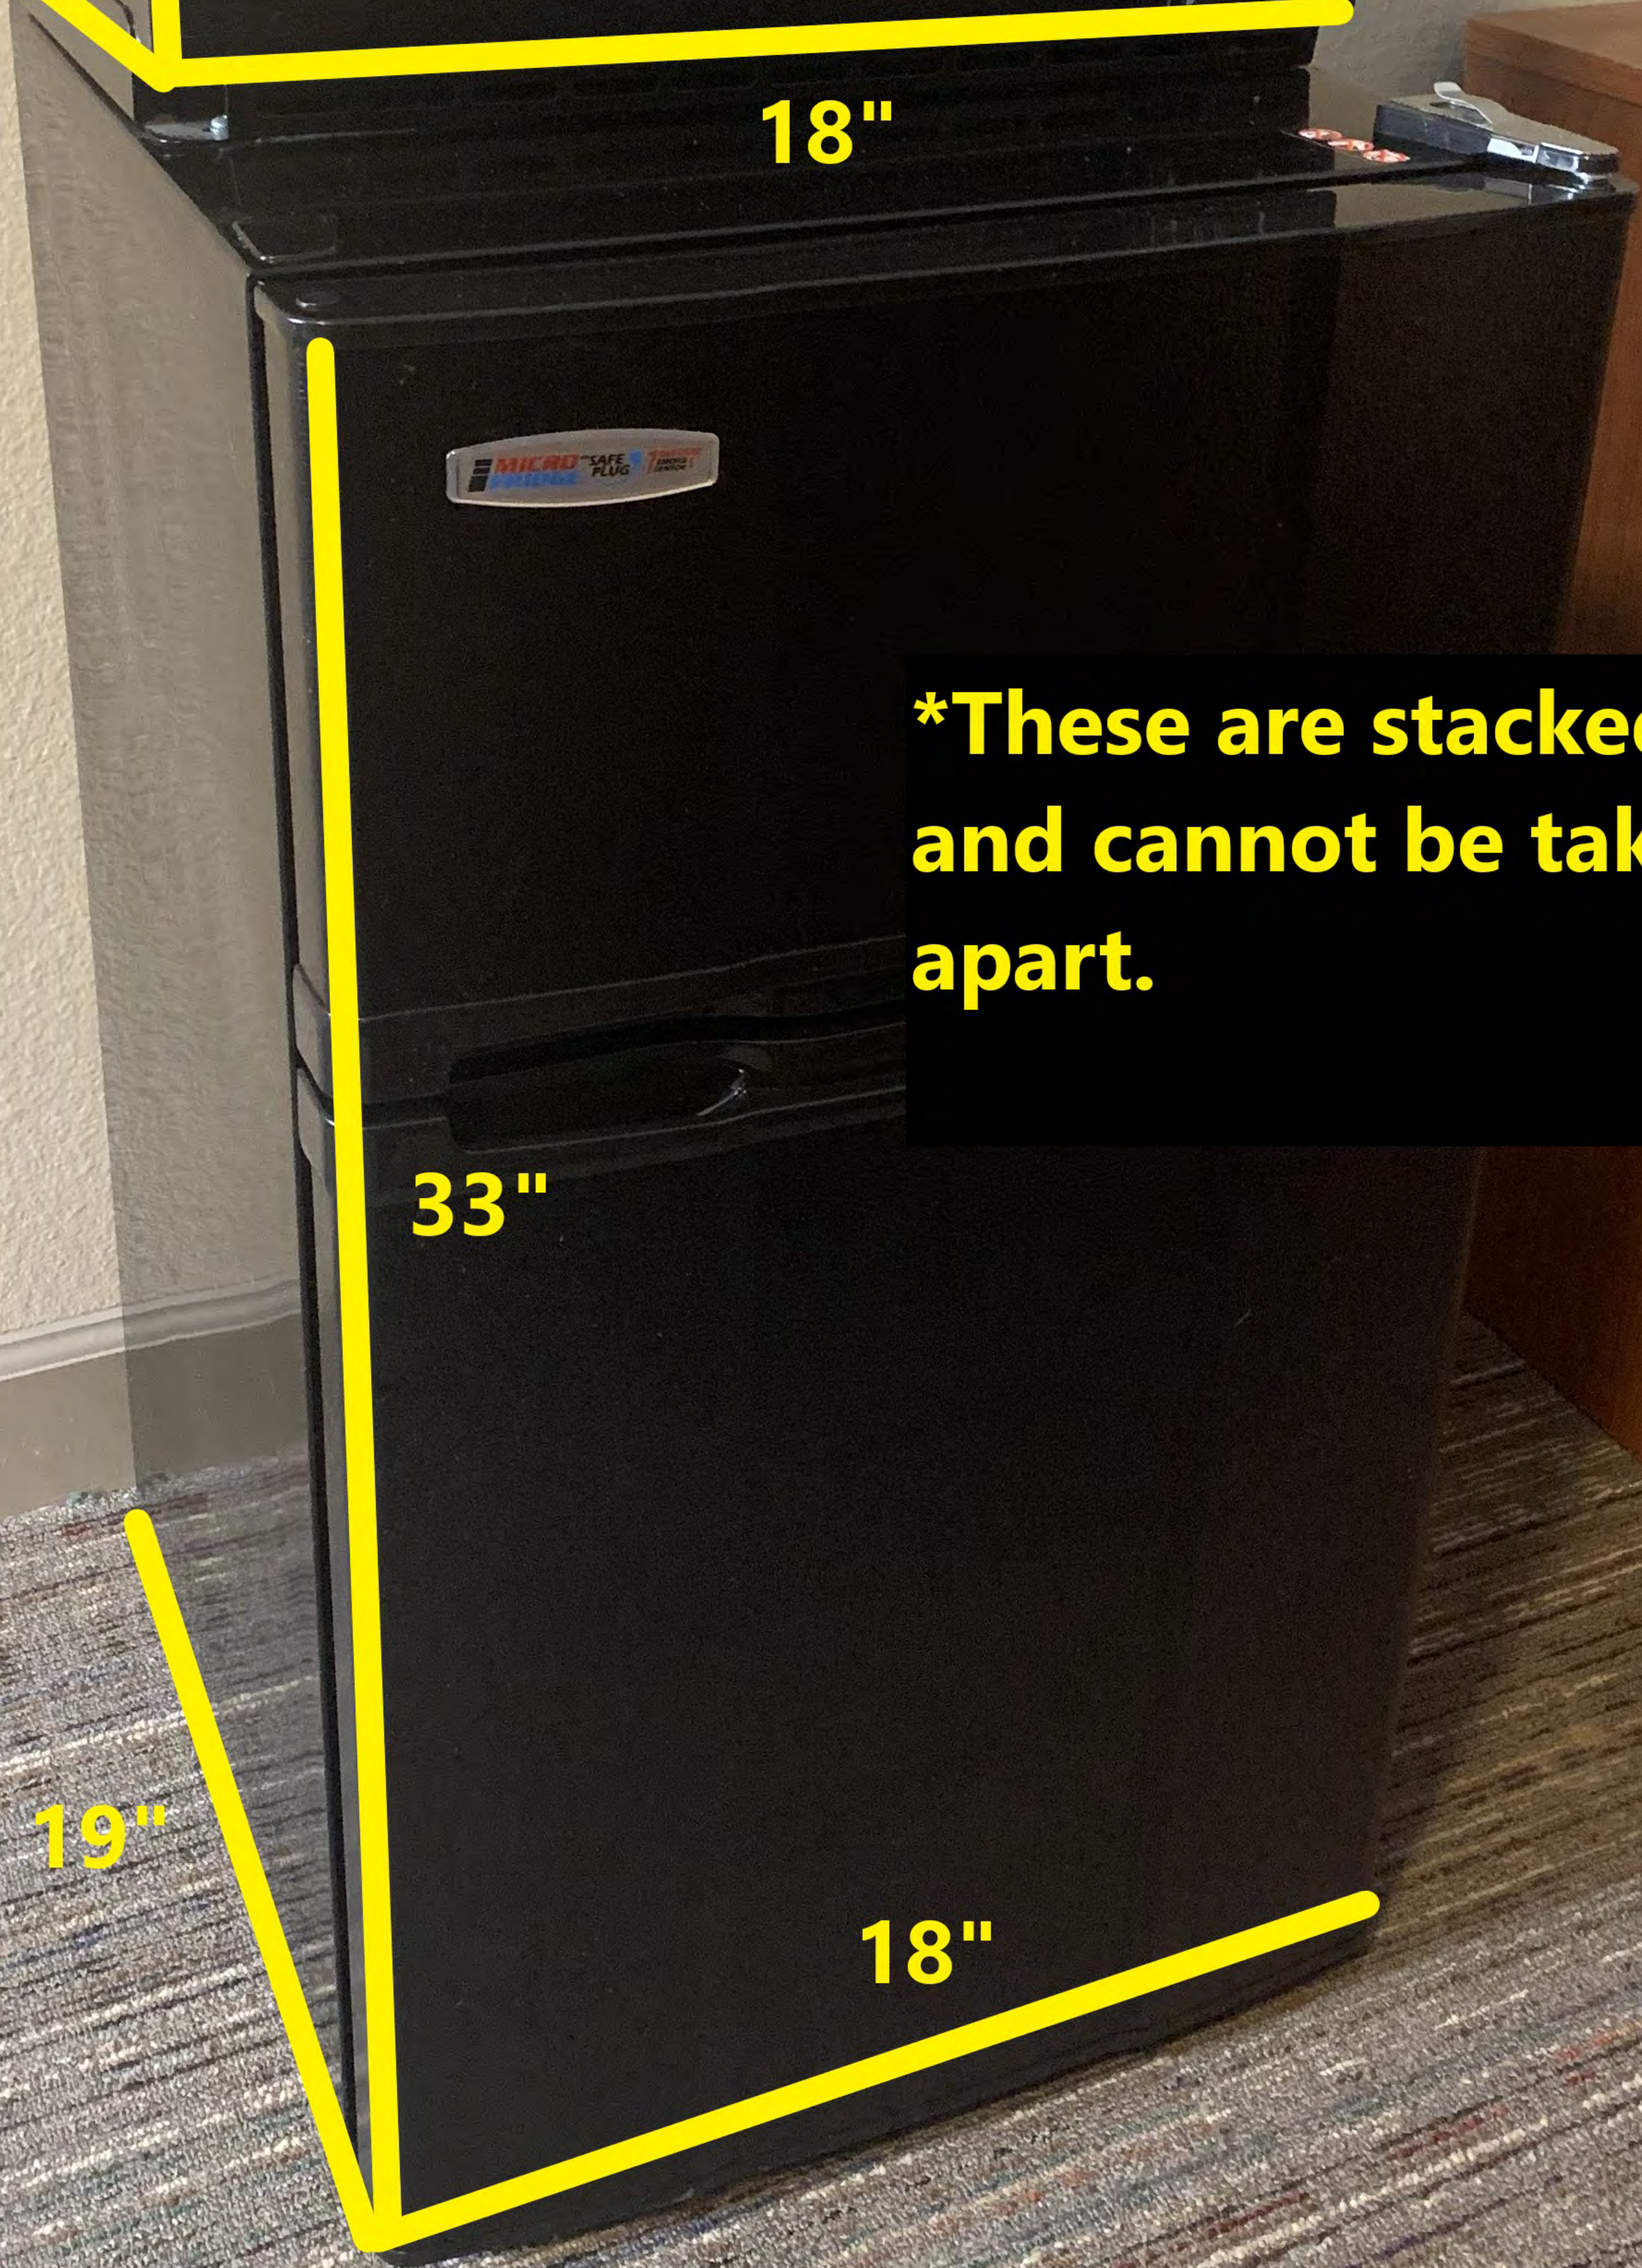

17"

24"

30"

21"

22"

15 1/2"

5 1/4"

20 3/4"

14"

10"

12 1/4"

18"

33"

18"

19"

***These are stacked and cannot be taken apart.**

7"

11"

11 1/2"

DO NOT OPERATE WITHOUT ROLLER GUIDE
AND GLASS TURNTABLE IN PLACE
MCP9672

MICRO-SAFE FRIDGE PLUG DEFENSE (SMOKE SENSOR)

Top control panel of the microwave with various buttons and dials.

19"

14"

72"

23"

23"

46 1/2"

18"

13 1/4"