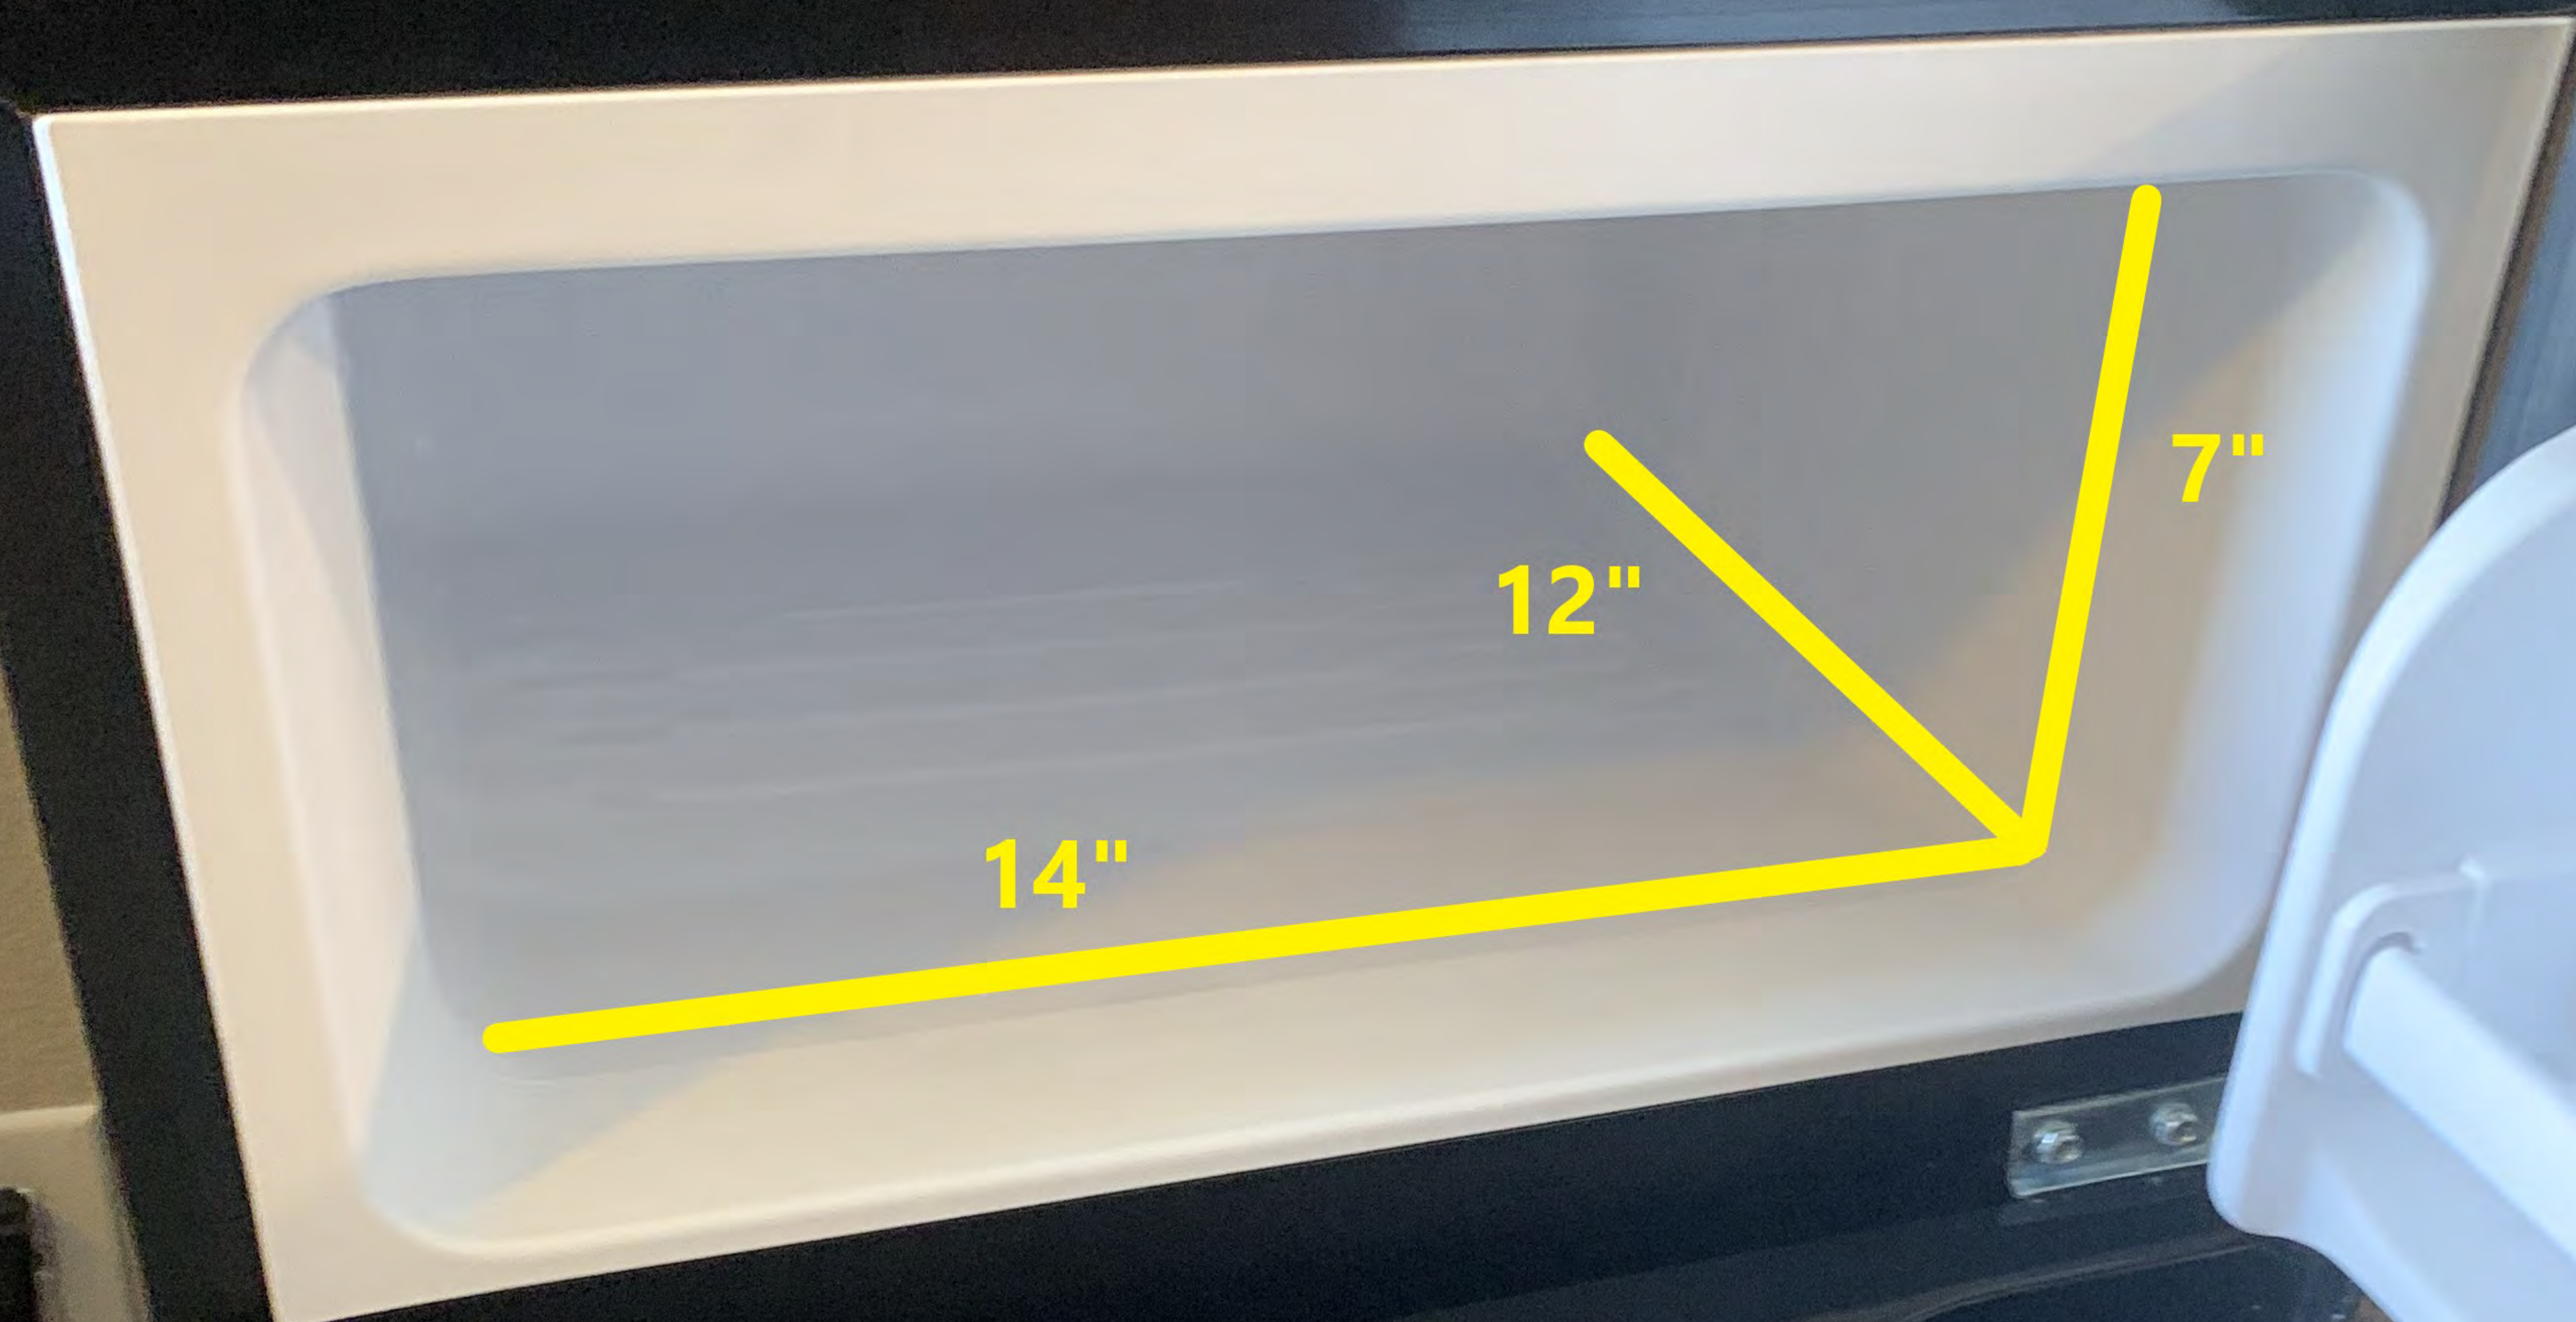

14"

10"

12 1/4"

18"

33"

18"

19"

***These are stacked and cannot be taken apart.**

7"

11"

11 1/2"

DO NOT OPERATE WITHOUT ROLLER GUIDE
AND GLASS TURNTABLE IN PLACE
MCP9672

MICRO-SAFE FRIDGE PLUG DEFENSE (SMOKE SENSOR)

Top control panel of the microwave with various buttons and dials.

19"

14"