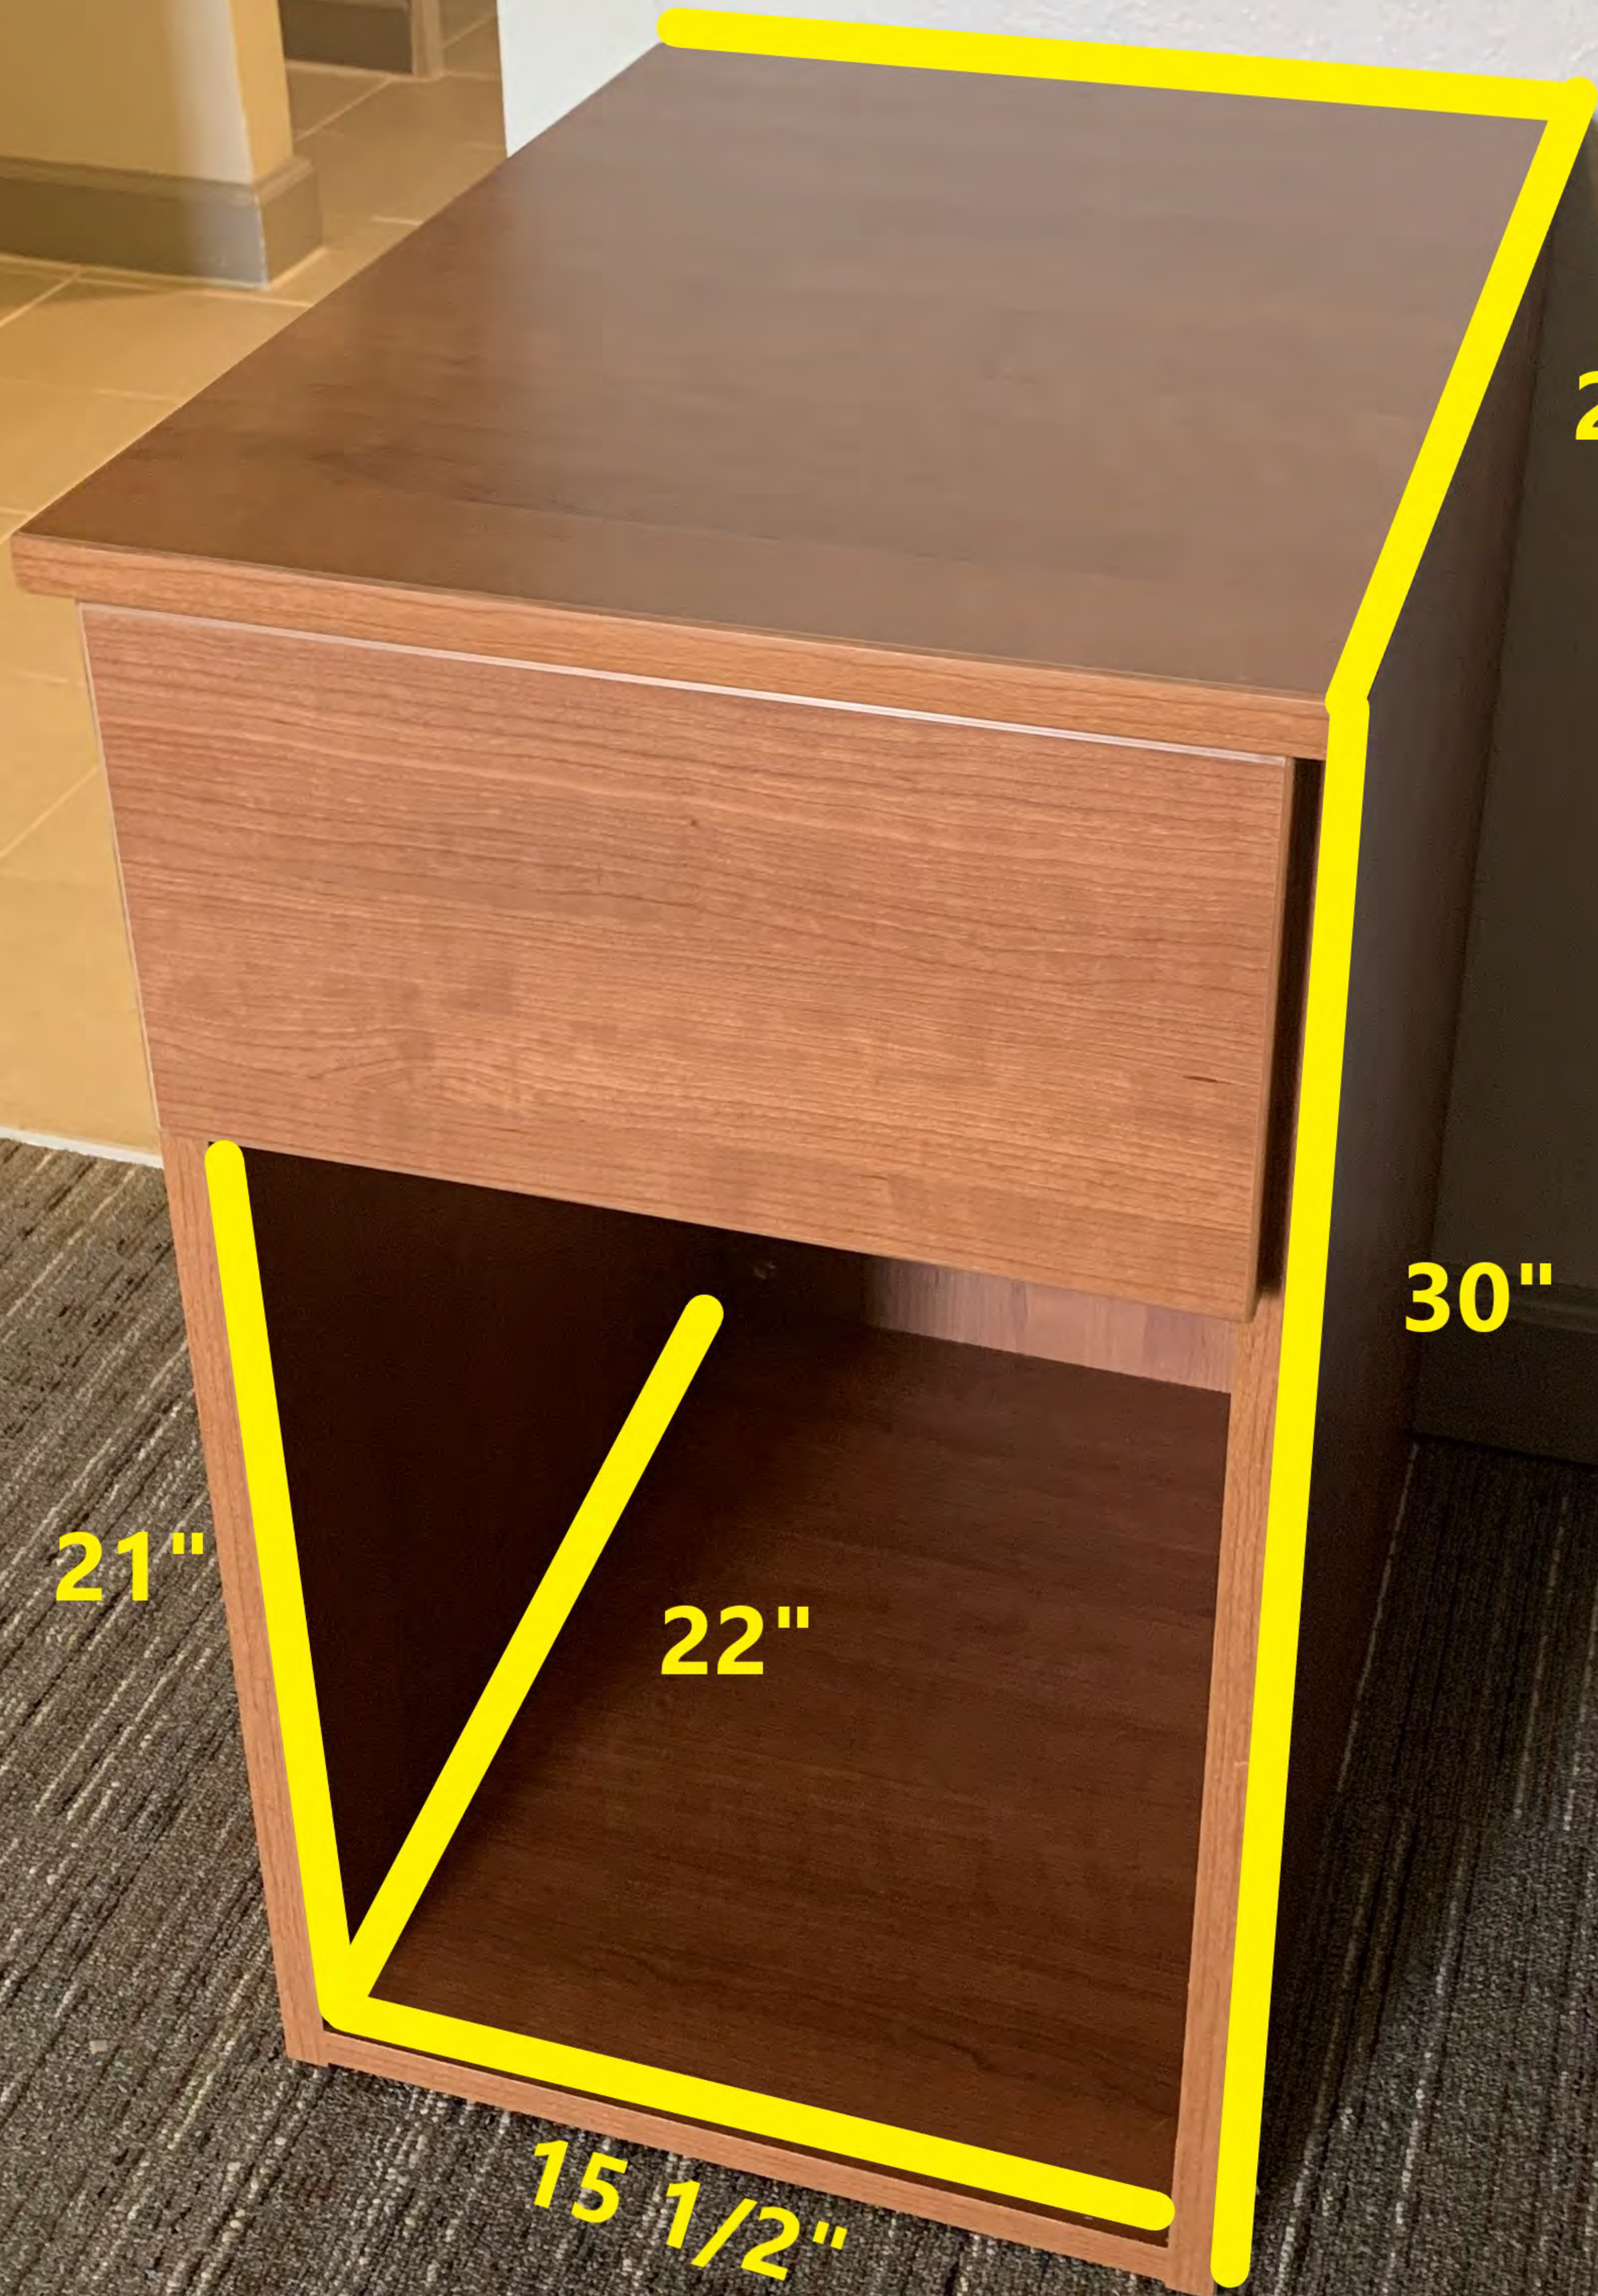

17"

24"

30"

21"

22"

15 1/2"

5 1/4"

20 3/4"

14"

10"

12 1/4"

18"

33"

18"

19"

***These are stacked and cannot be taken apart.**

7"

11"

11 1/2"

DO NOT OPERATE WITHOUT ROLLER GUIDE
AND GLASS TURNTABLE IN PLACE
MCP9672

MICRO-SAFE FRIDGE PLUG DEFENSE (SMOKE SENSOR)

Top control panel of the microwave with various buttons and dials.

19"

14"

72"

23"

23"

46 1/2"

18"

13 1/4"