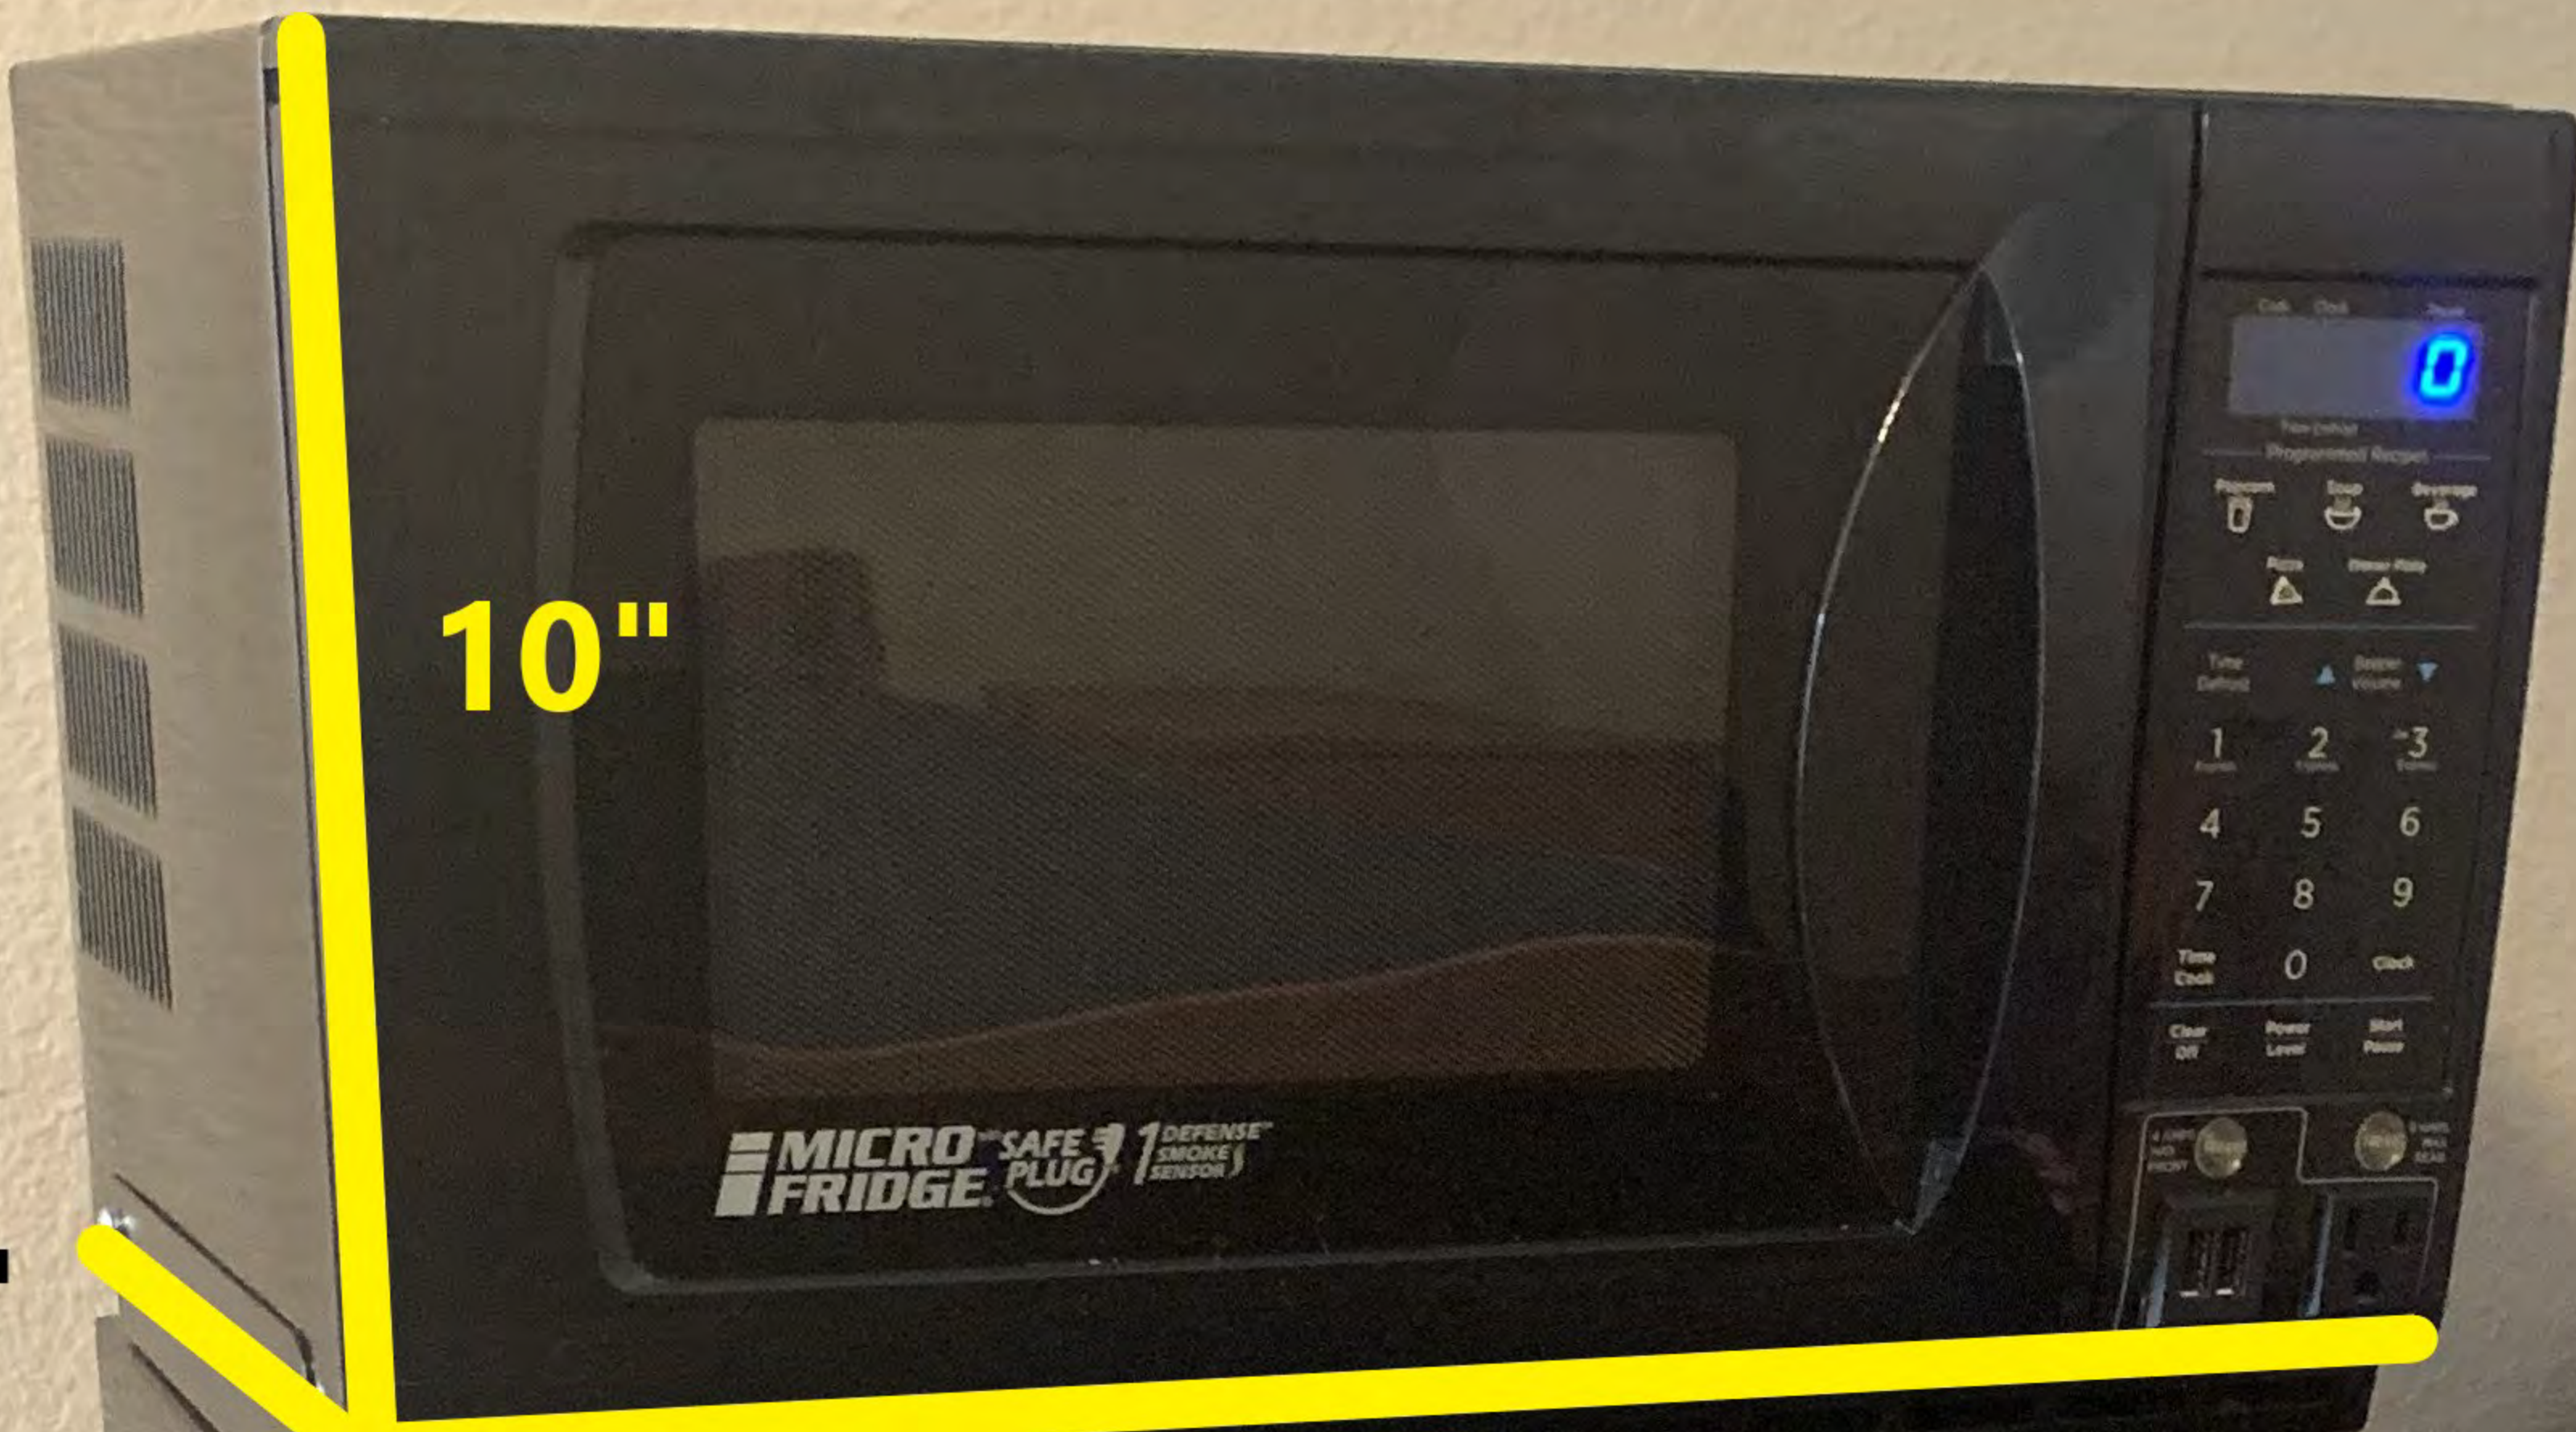

14"

10"

12 1/4"

18"

33"

18"

19"

***These are stacked and cannot be taken apart.**

7"

11"

11 1/2"

DO NOT OPERATE WITHOUT ROLLER GUIDE
AND GLASS TURNTABLE IN PLACE
MCP9672

MICRO-SAFE FRIDGE PLUG DEFENSE (SMOKE SENSOR)

Top control panel of the microwave with various buttons and dials.

19"

14"