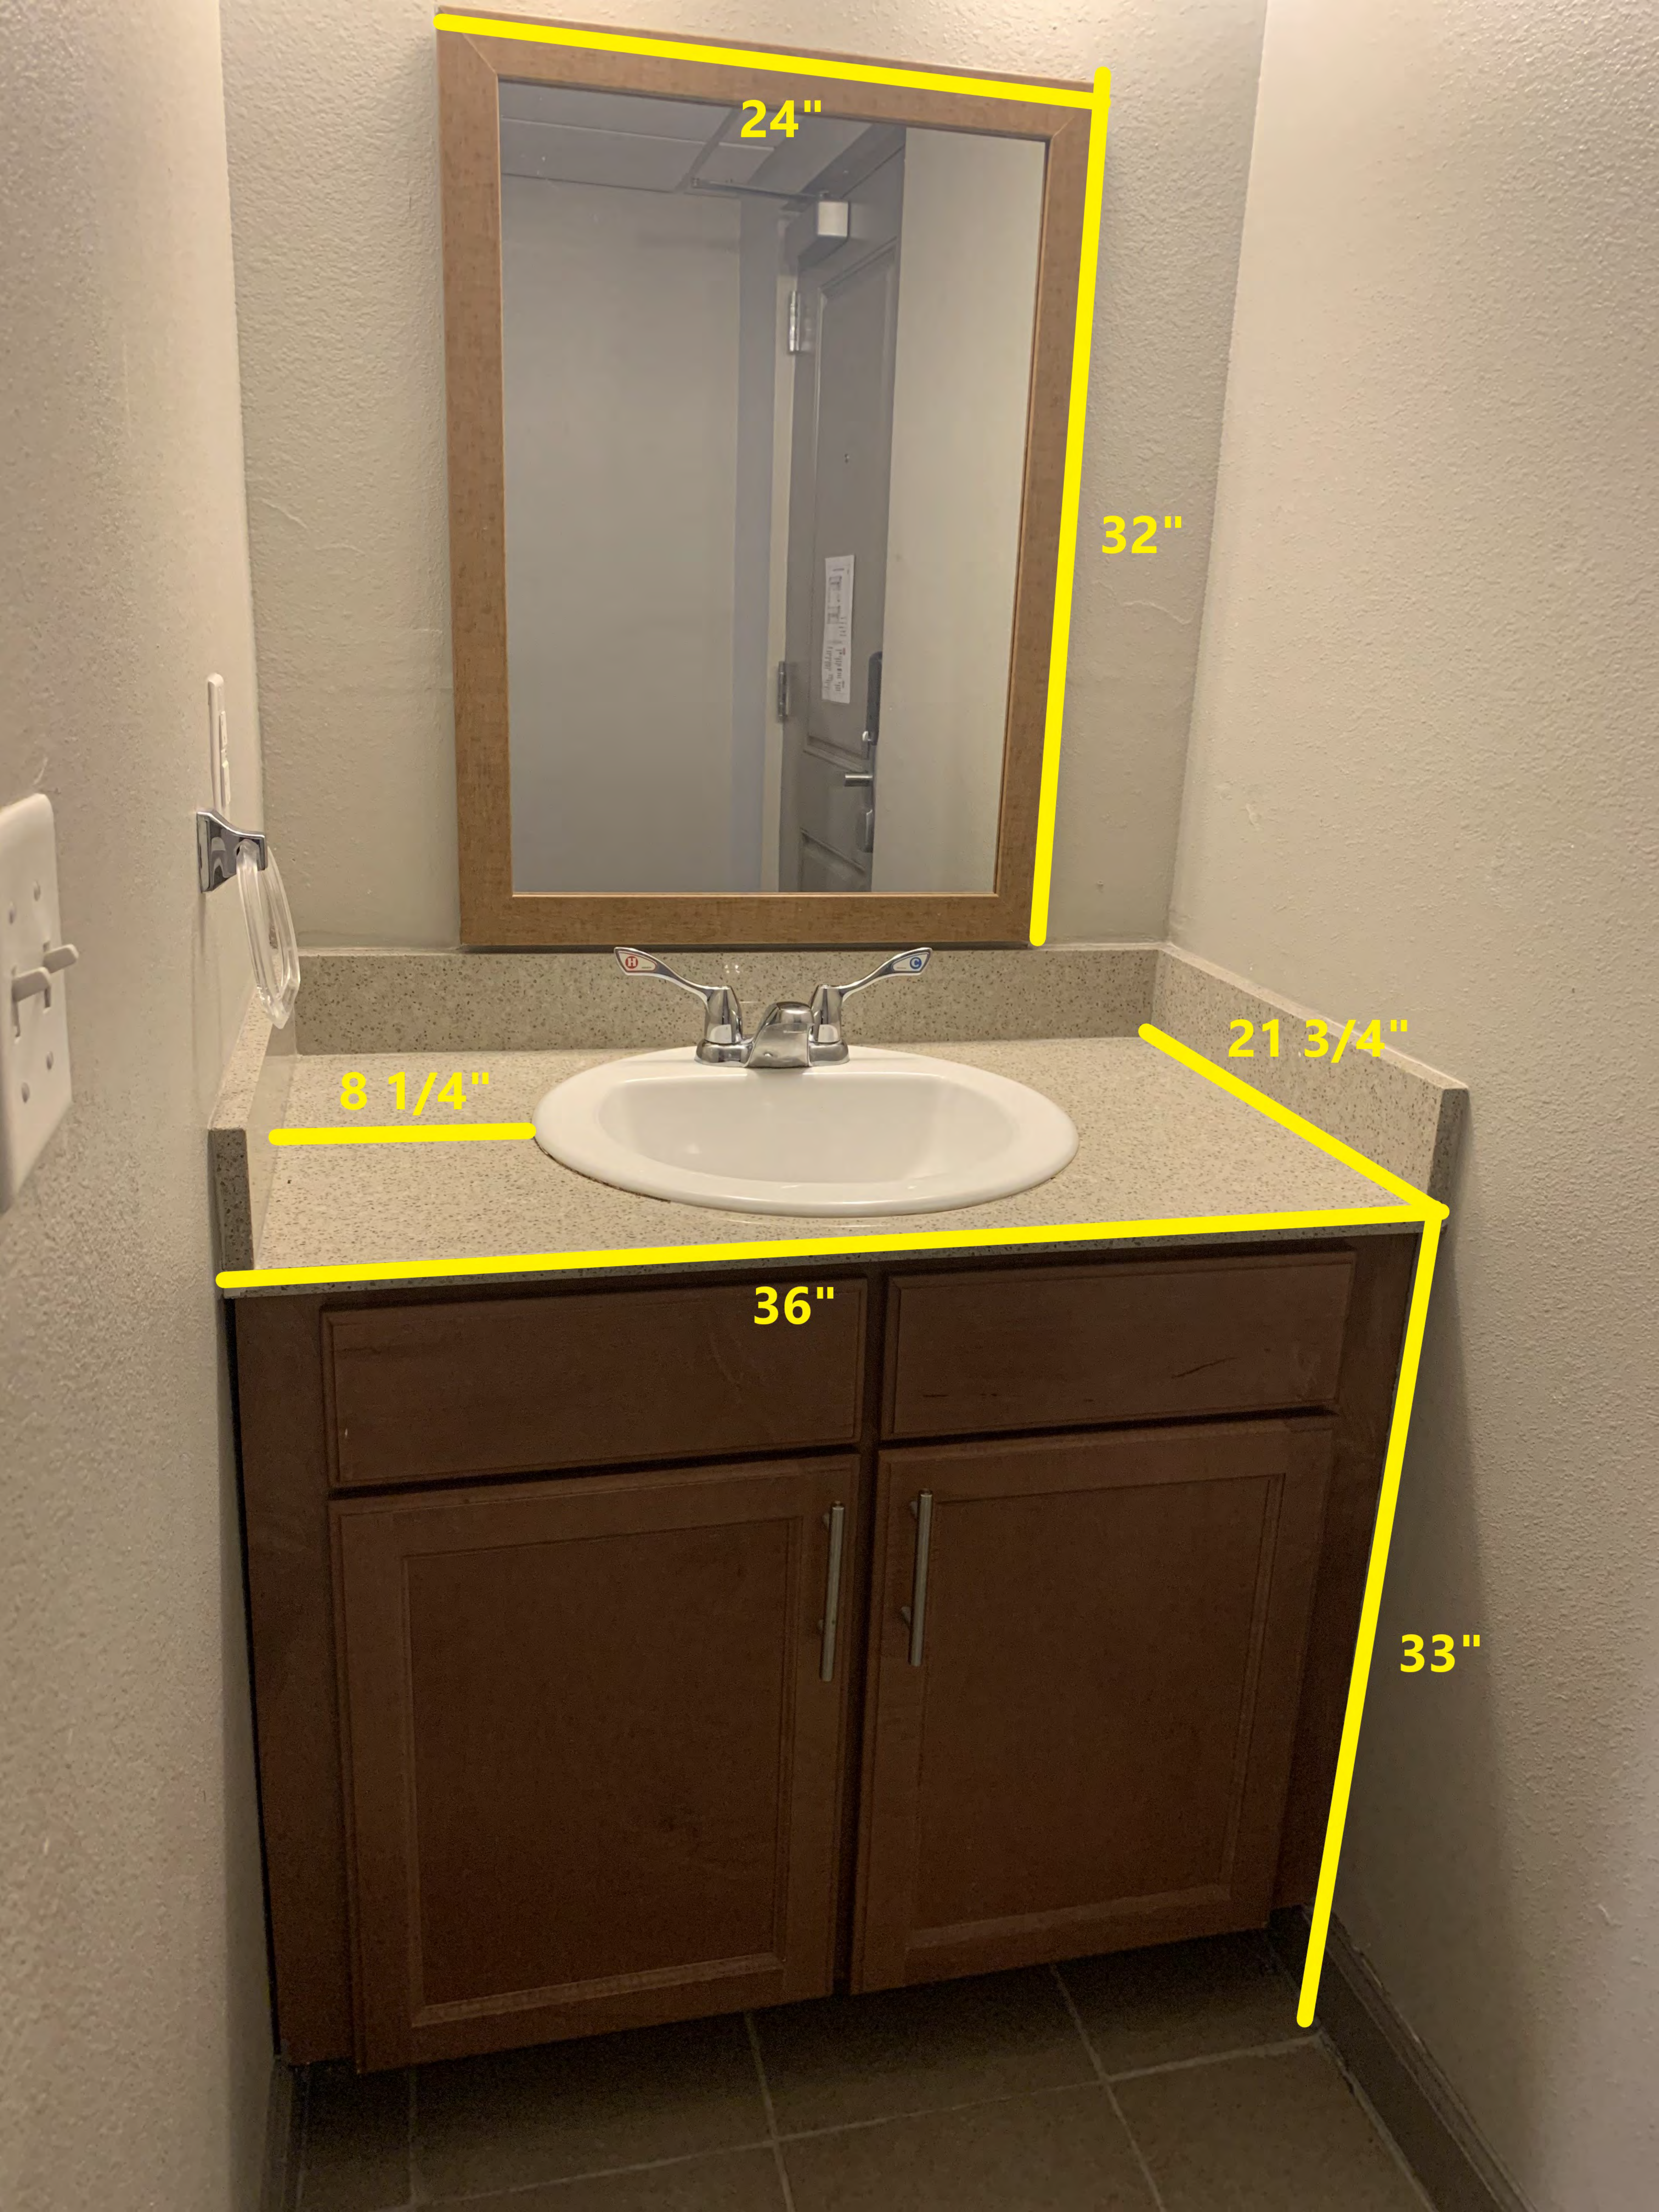

14"

10"

12 1/4"

18"

33"

18"

19"

***These are stacked and cannot be taken apart.**

7"

11"

11 1/2"

DO NOT OPERATE WITHOUT ROLLER GUIDE
AND GLASS TURNTABLE IN PLACE
MCP9672

MICRO-SAFE FRIDGE PLUG DEFENSE (SMOKE SENSOR)

Top control panel of the microwave with various buttons and dials.

19"

14"

15"

24"

32"

8 1/4"

21 3/4"

36"

33"

13 1/2"

72"

23"

23"

46 1/2"

18"

13 1/4"