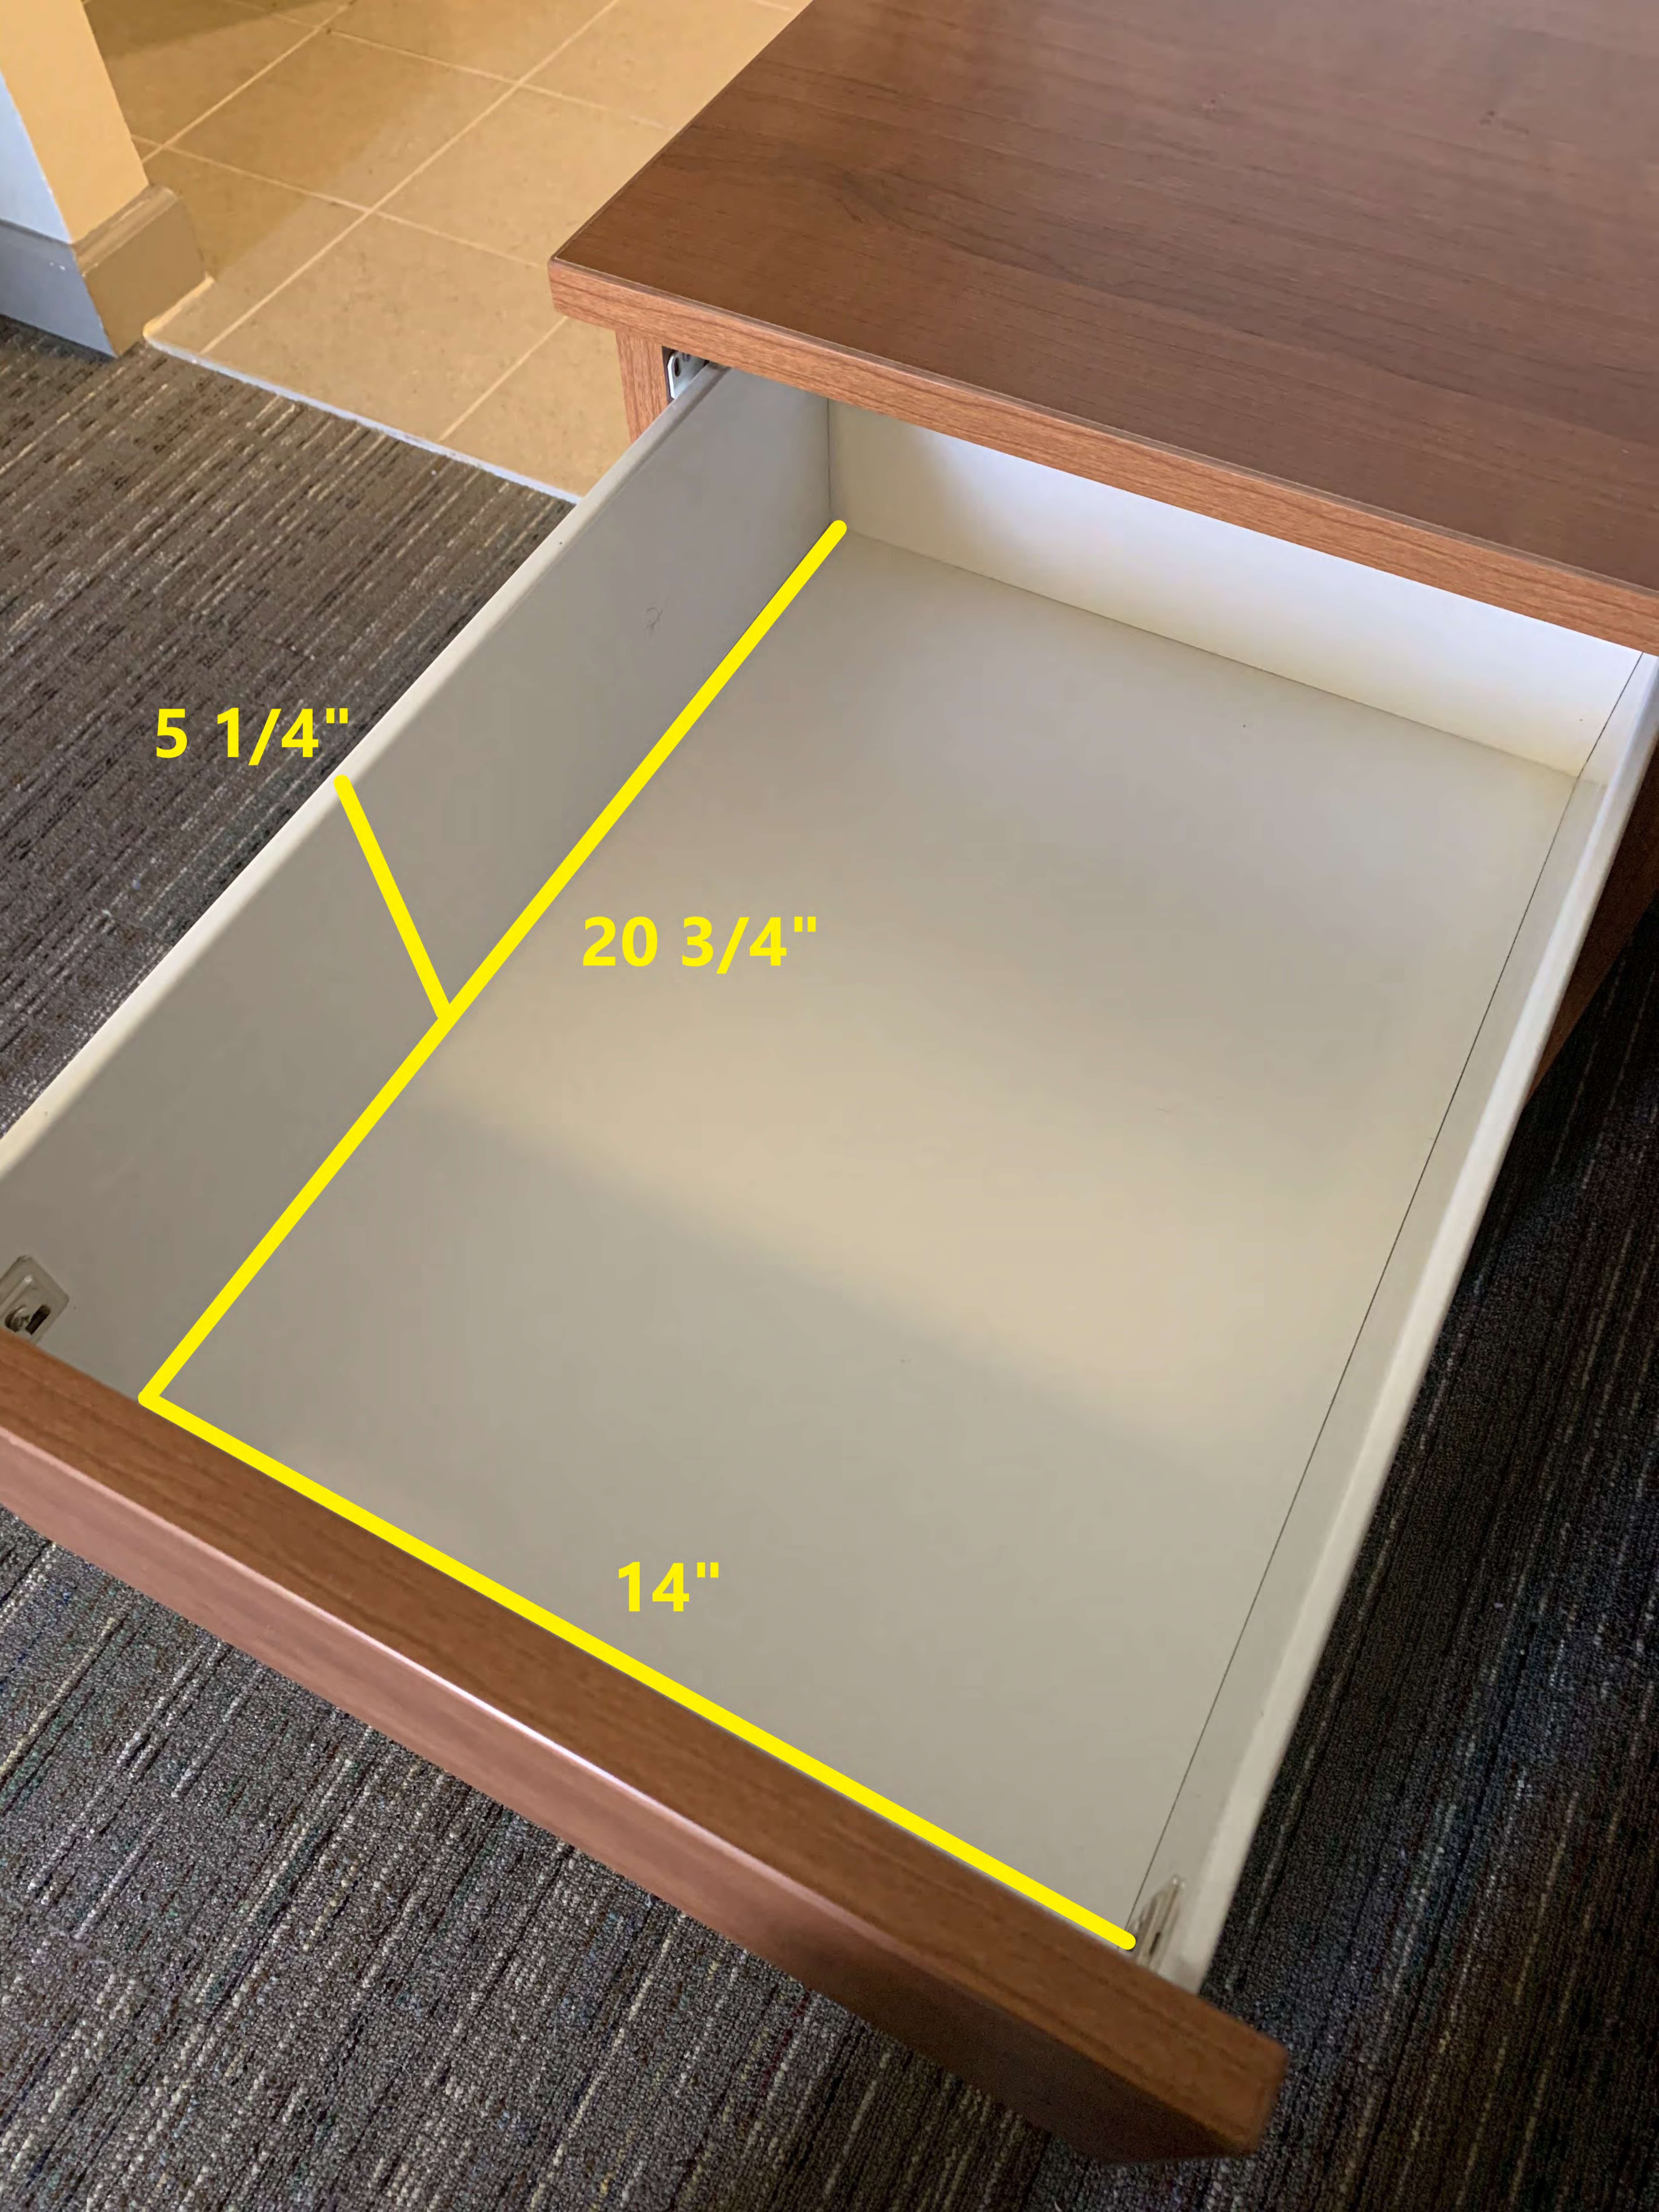

17"

24"

30"

21"

22"

15 1/2"

5 1/4"

20 3/4"

14"

10"

12 1/4"

18"

33"

18"

19"

***These are stacked and cannot be taken apart.**

7"

11"

11 1/2"

DO NOT OPERATE WITHOUT ROLLER GUIDE
AND GLASS TURNTABLE IN PLACE
MCP9672

MICRO-SAFE FRIDGE PLUG DEFENSE (SMOKE SENSOR)

Top control panel of the microwave with various buttons and dials.

19"

14"

72"

23"

23"

46 1/2"

18"

13 1/4"