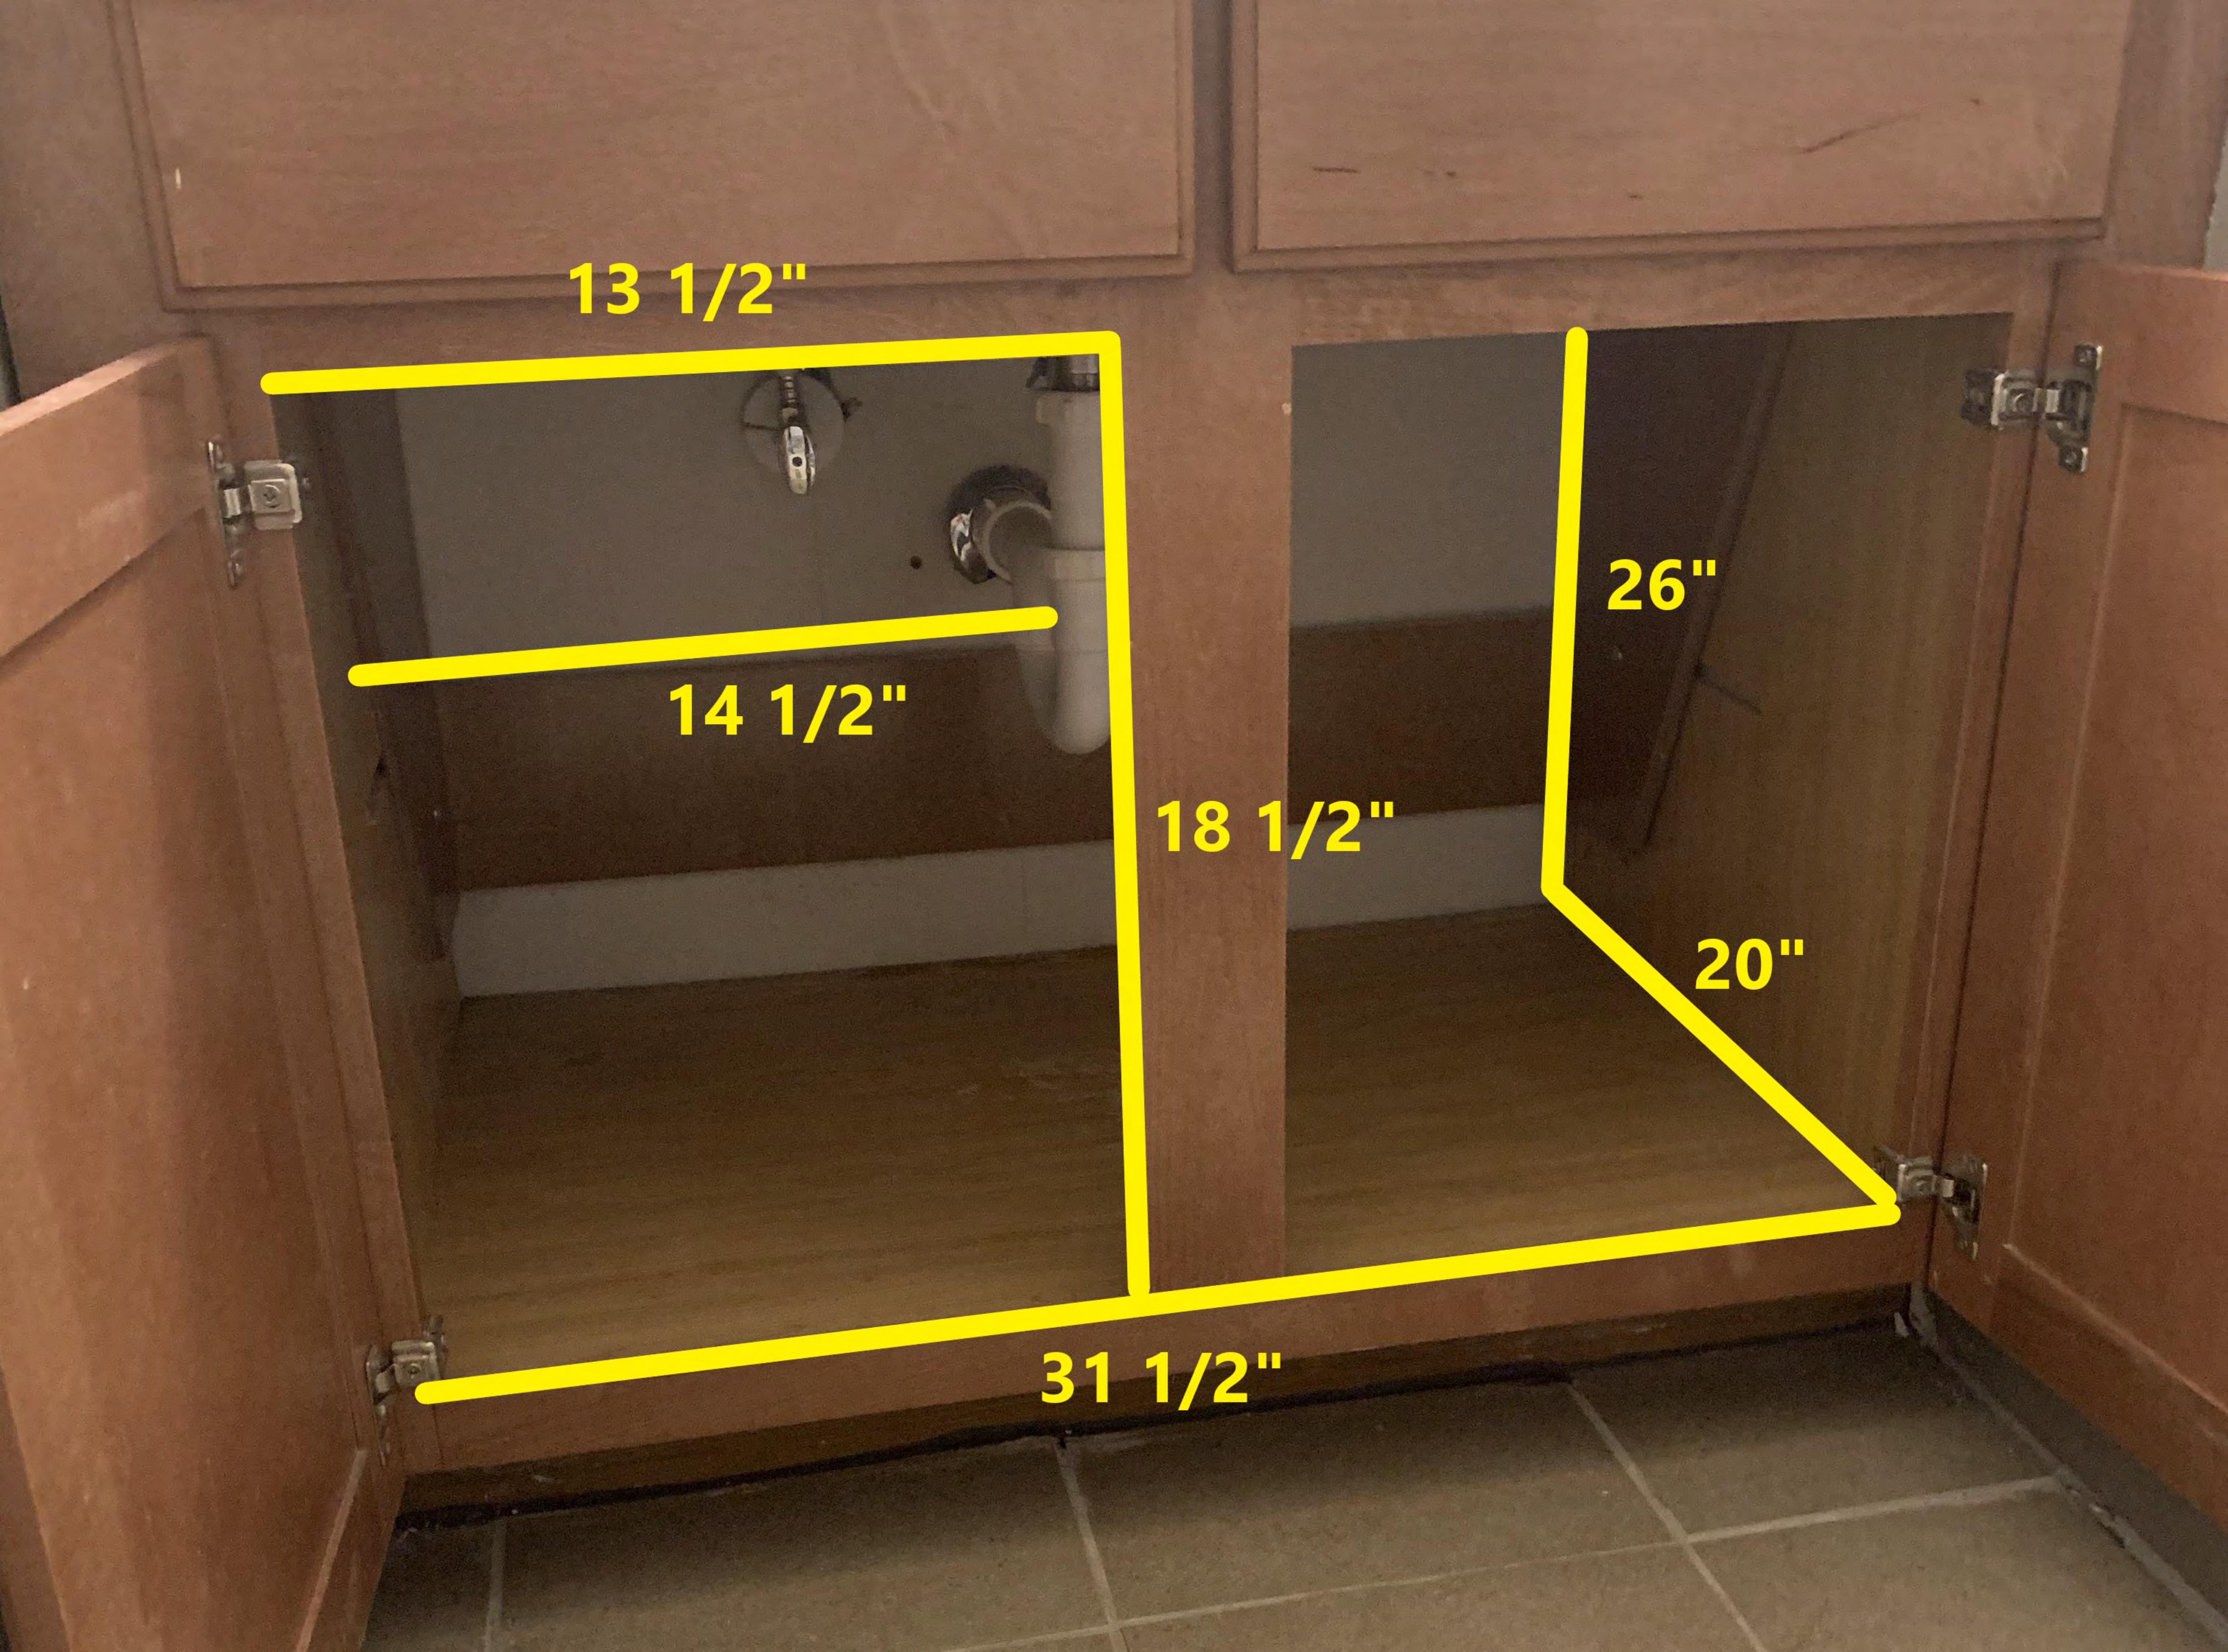

13 1/2"

14 1/2"

18 1/2"

26"

20"

31 1/2"