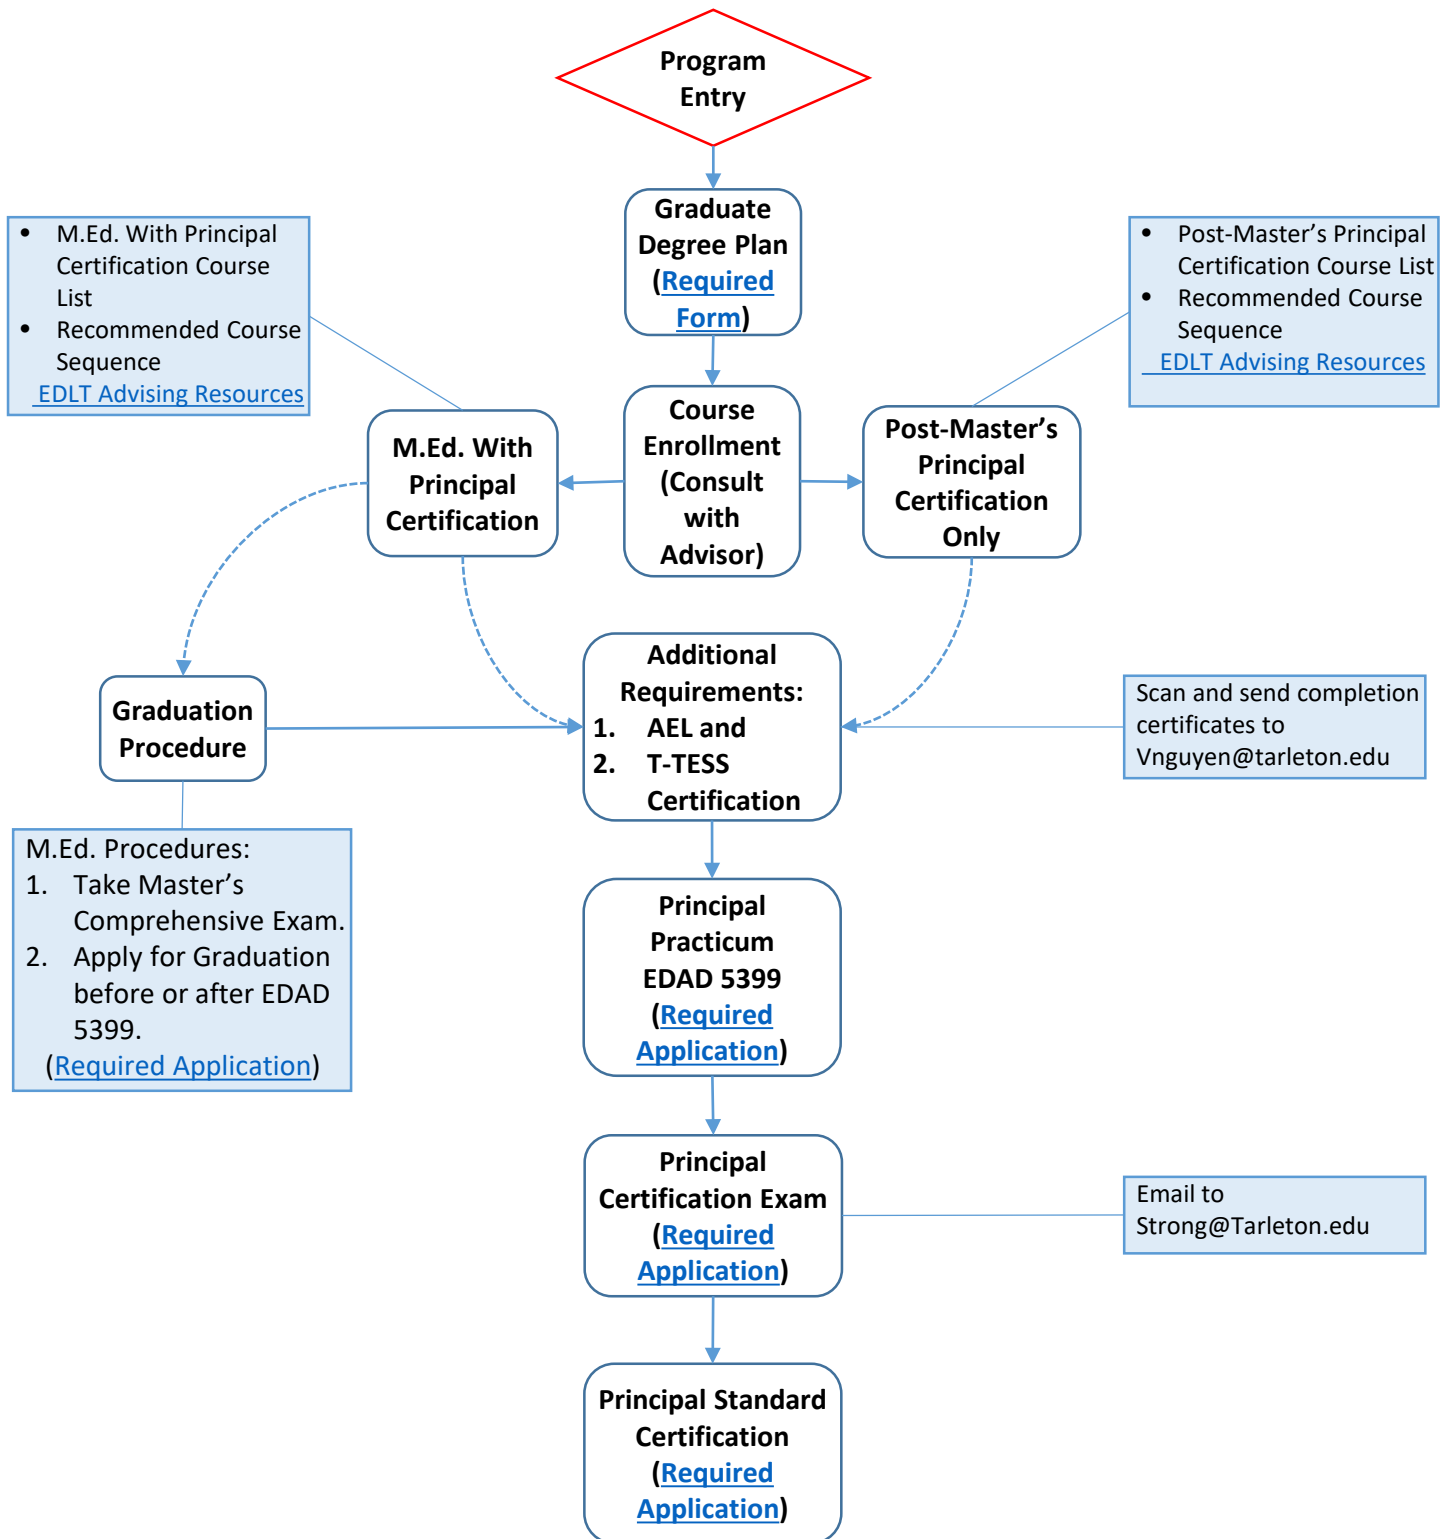

EDLT: M.Ed. Ed Admin with Principal Certification Program Completion Process Flowchart

(Click on linked texts for more information or to download files.)

For more information please contact the Principal Certification Coordinator, Dr. An Nguyen, at vnguyen@tarleton.edu or 254-968-1937.