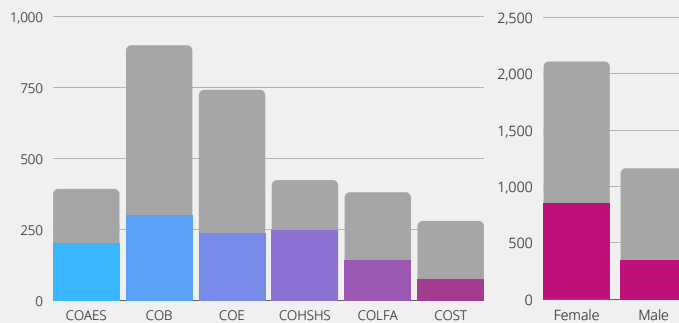

First Destination Survey Highlights

2019-2020

First Destination Survey (FDS) is conducted two weeks prior to and after each commencement ceremony in each academic year for all undergraduate students.

3,268 total graduates for 2019-2020 academic year

1,195 total responses equating into 37% of the target undergraduate population.

Comparison between Total Graduates per College, Gender, and FDS participants

88% Graduates identified "employed by a company or an organization" as their primary goal after graduation.

Of the 88% whose primary goal after graduation is to be employed by a company or organization