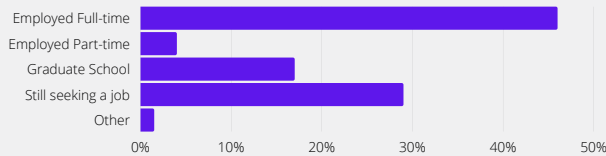

Graduates employed after graduation...

78% Graduates Declare their job is related to their degree.

63% Graduates Believe their degree helped in obtaining their position.

43% Graduates Report earning $50k or above upon graduation.

58% Graduates Believe their position required a degree.

75% Graduates

Report they would refer a friend or family member to their academic program.

May 2020 graduate

Learn more at

<https://www.tarleton.edu/careers/administration1.html>