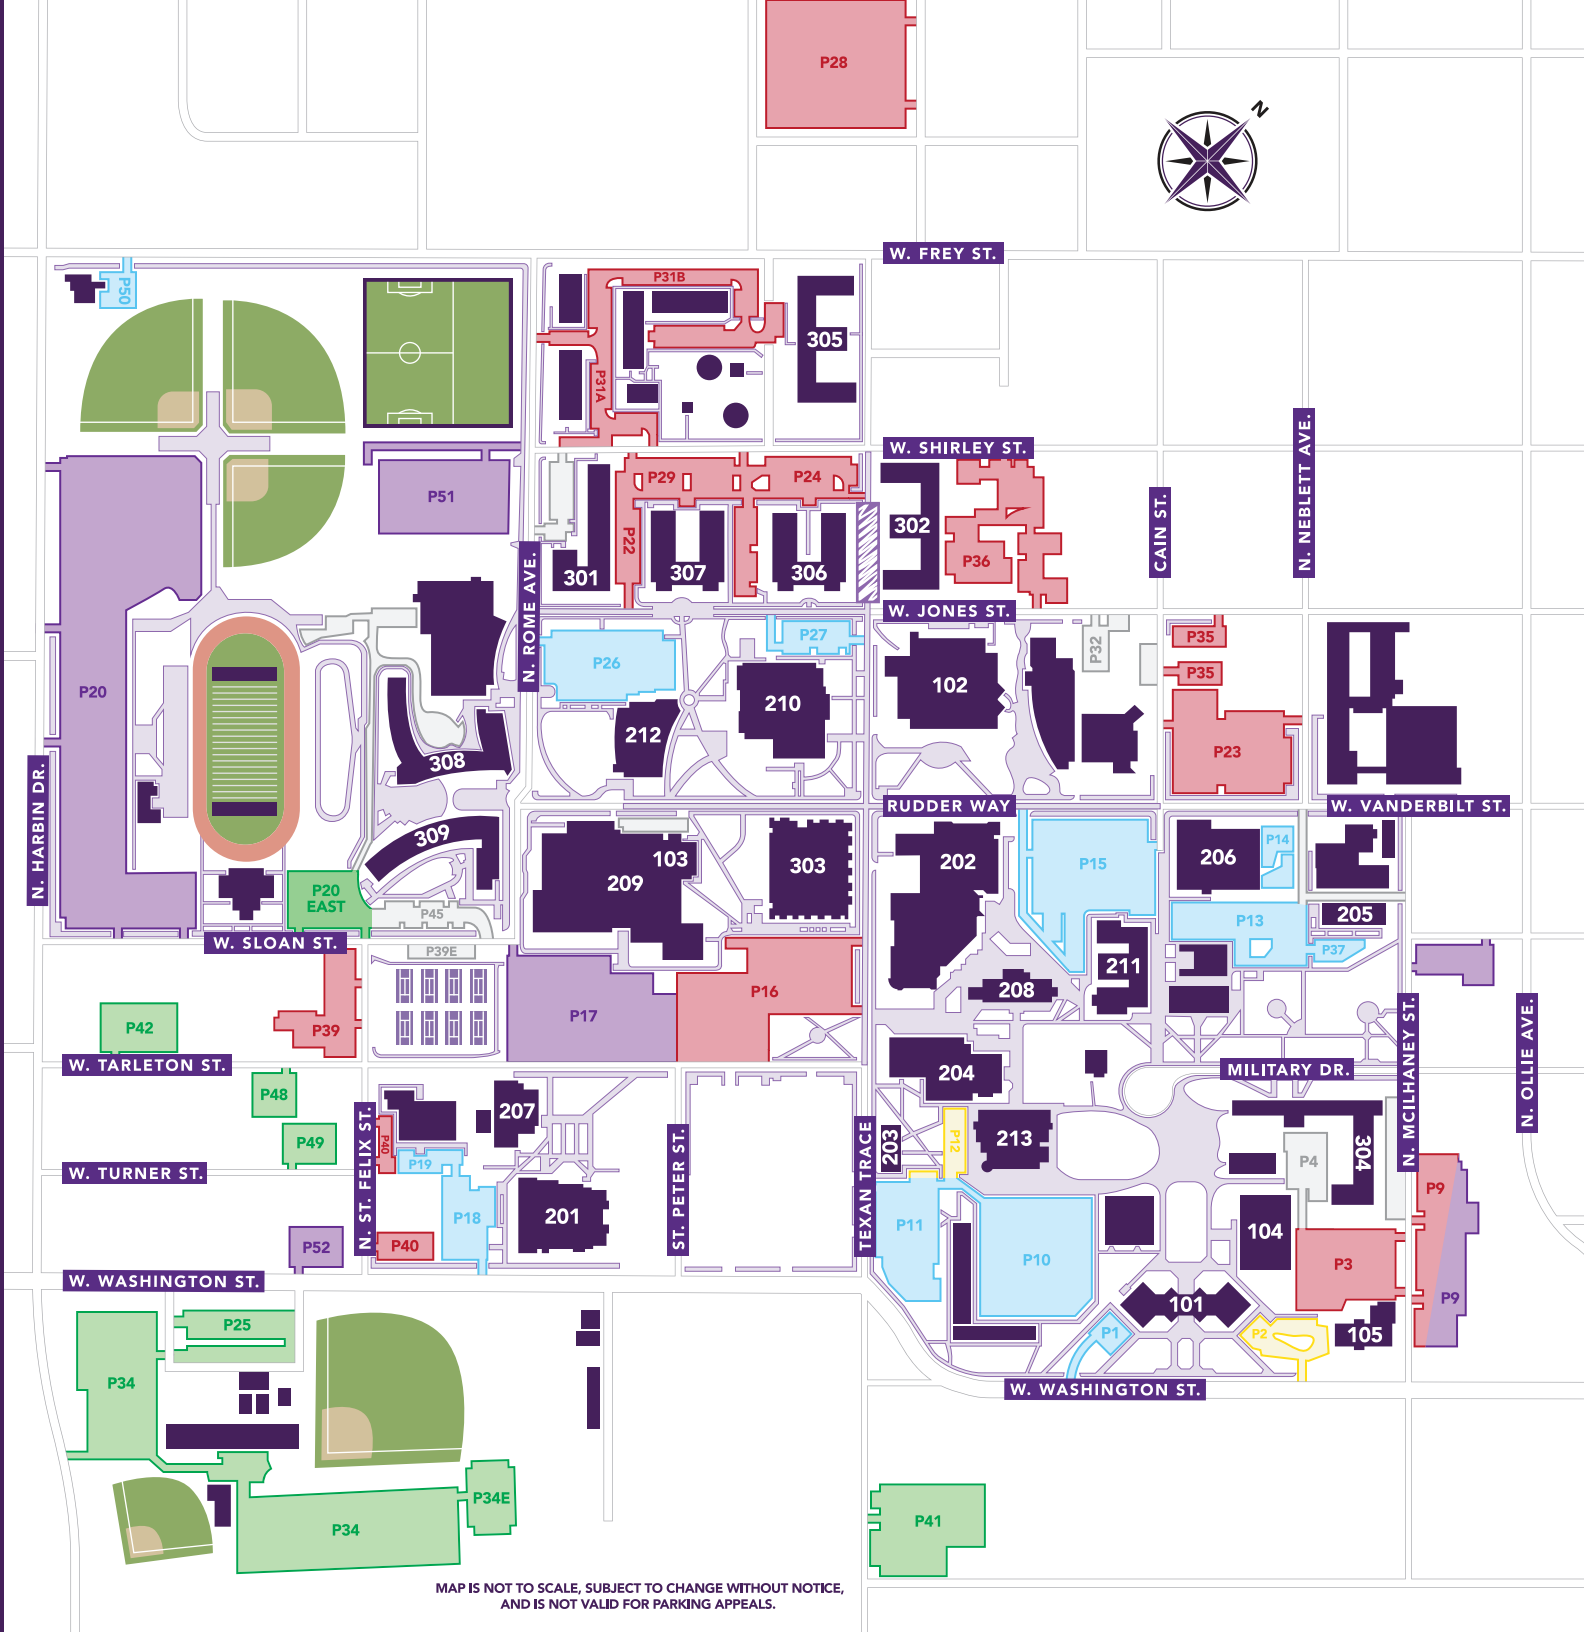

- ADMINISTRATIVE BUILDINGS**
- 101 Administration Building
 - 102 Barry B. Thompson Student Center
 - 103 Military Services
 - 104 Tarleton Center
 - 105 Welcome Center

- ACADEMIC BUILDINGS**
- 201 Business Building
 - 202 Clyde H. Wells Fine Arts Center
 - 203 Davis Hall
 - 204 Dick Smith Library
 - 205 E.J. Howell Education Building
 - 206 Engineering Technology Building
 - 207 Hydrology and Engineering
 - 208 Joe W. Autry Agriculture Building
 - 209 Kinesiology
 - 210 Lamar Johnson Science Building
 - 211 Math Building
 - 212 Nursing Building
 - 213 O.A. Grant Humanities Building

- RESIDENCE HALLS**
- 301 Centennial
 - 302 Heritage
 - 303 Honors
 - 304 Hunewell
 - 305 Integrity Hall
 - 306 Legacy
 - 307 Legends
 - 308 Traditions Hall North
 - 309 Traditions Hall South

- PARKING & REGISTRATION**
- Residential Parking
 - Commuter Parking
 - All-Zone Parking
 - Faculty & Staff Parking
 - Visitor Parking
 - 24-hr Reserved
 - Heritage Hall Pedestrian Mall
 - Pedestrian Walkways

*Open M-F after 5 p.m. and before 6 a.m.,
Weekends are open all day*

*Please follow all parking rules and laws.
Parking outside of the highlighted areas
may result in a parking ticket.*

An interactive map of Tarleton is available
at map.tarleton.edu.

MAP IS NOT TO SCALE, SUBJECT TO CHANGE WITHOUT NOTICE,
AND IS NOT VALID FOR PARKING APPEALS.