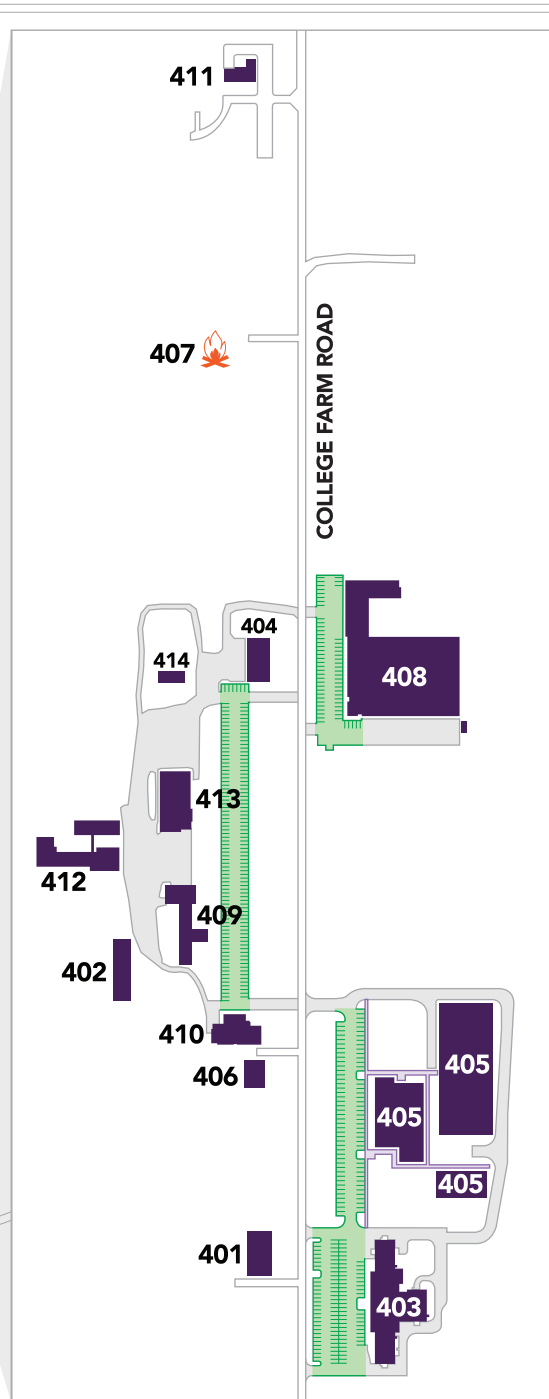

AGRICULTURE CENTER

TARLETON STATE UNIVERSITY

HWY8

COLLEGE FARM ROAD

COLLEGE FARM ROAD

U.S. HWY 281

MAP KEY

- 401 Ag Center Manager Residence
- 402 Ag Center Shop
- 403 Ag Field Machinery & Fabrication Center
- 404 Wildlife Field Lab
- 405 Animal & Plant Sciences Center/Purple Tractor
- 406 Aquaponics Center
- 407 Bonfire Site
- 408 Equine Center & Lab
- 409 Livestock Center
- 410 Meats Lab & Abattoir
- 411 Recycling Center
- 412 Swine Center
- 413 Teaching Pavilion
- 414 Poultry Center
- 500 Southwest Regional Dairy Complex

- Parking Lots
- Buildings
- Walkways
- Roads