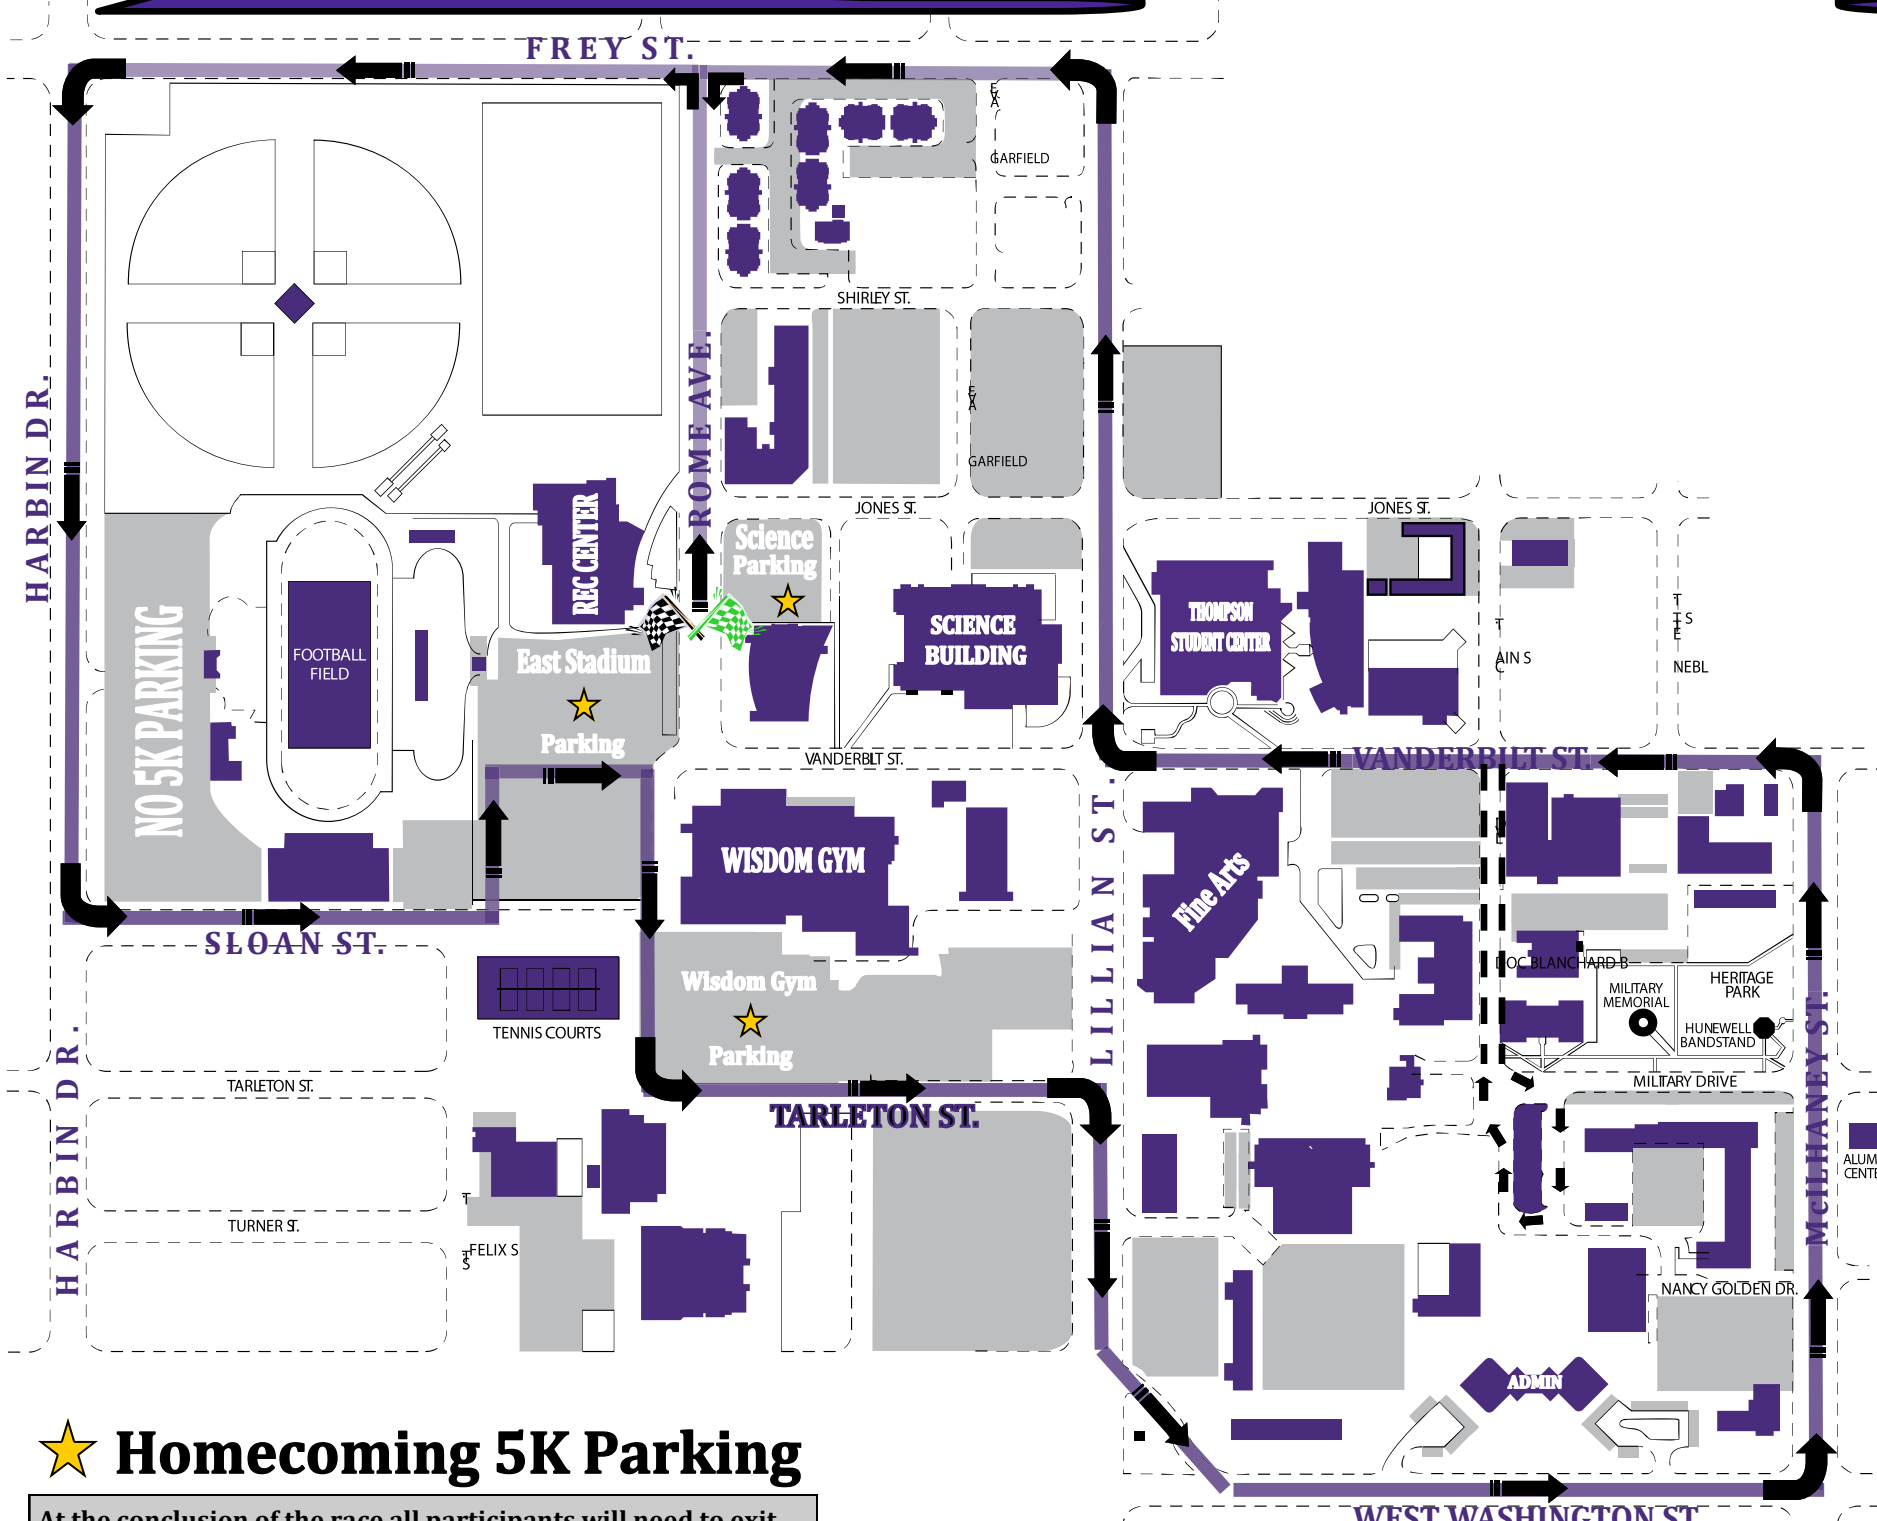

HOMECOMING 5K 2009

★ Homecoming 5K Parking

At the conclusion of the race all participants will need to exit heading North on Rome St. towards Frey St (exactly how the 5K Race begins). This needs to be done in order to avoid streets that will be closed for the Homecoming Parade. Thank You!

Start

Finish Line